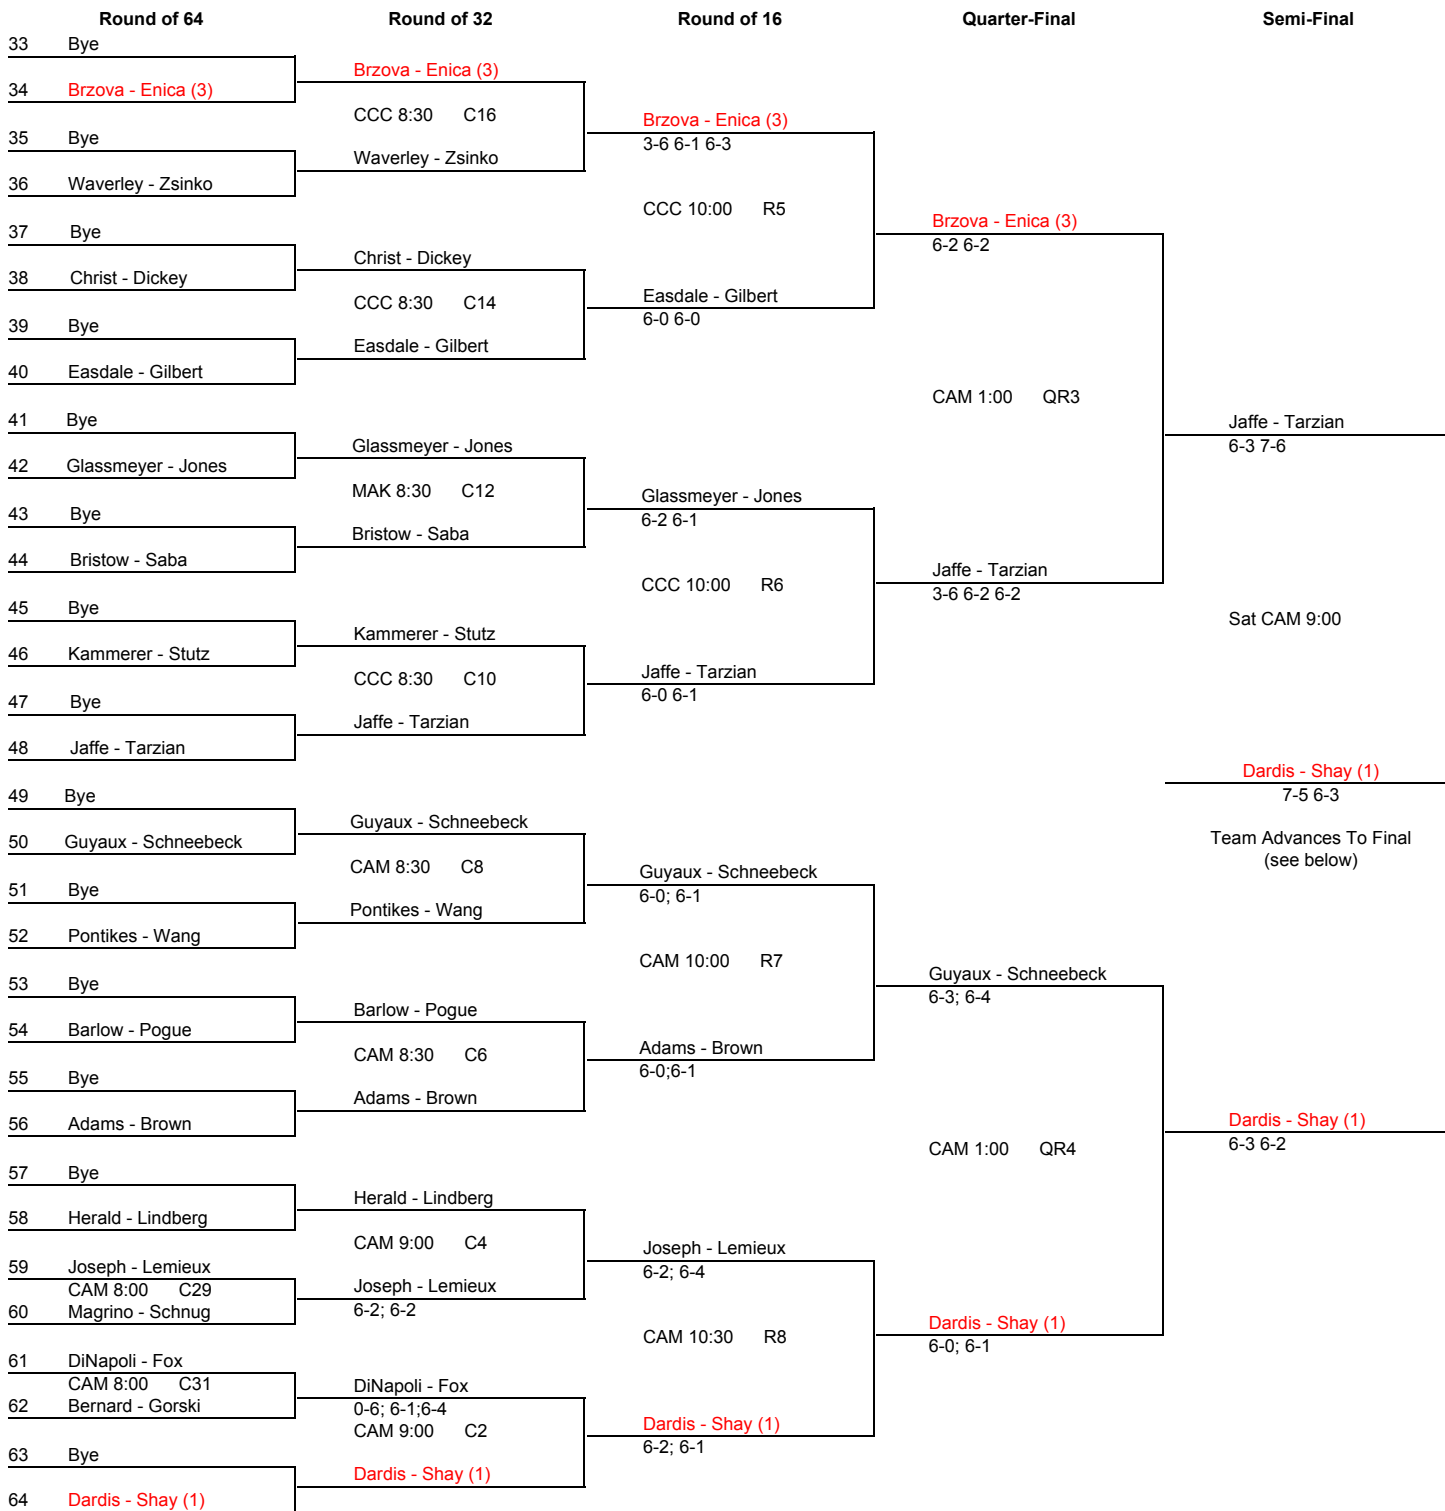

Midwesterns Women's Open
Friday, Jan 8 - Saturday, Jan 9, 2016

Main Draw - Top Half

Round of 64	Round of 32	Round of 16	Quarter-Final	Semi-Final
1 Kazakevich - Prop (2)	Kazakevich - Prop (2)	Kazakevich - Prop (2)	Kazakevich - Prop (2)	Kazakevich - Prop (2)
2 Bye	HP 9:00 C32	HP 10:30 R1		
3 Adkinson - Burke	Budde - Goldberg			
4 HP 8:00 C1 Budde - Goldberg				
5 Fancher - Mikola	Jarrett - Lippy	Jarrett - Lippy		
6 HP 8:00 C3 Jarrett - Lippy	HP 9:00 C30			
7 Frey - Stark	Frey - Stark			
8 Bye				
9 Cvetkovic - Ohlmuller	Cvetkovic - Ohlmuller	Cvetkovic - Ohlmuller	CAM 2:30 QR1	
10 Bye	HP 8:30 C28			Kazakevich - Prop (2) 6-2 6-1
11 Soller - Talty	Soller - Talty	HP 10:00 R2	Cvetkovic - Ohlmuller 3-6 6-1 6-3	
12 Bye				Sat CAM 9:00
13 Hand - Heil	Hand - Heil	Nusslock - Parsons 6-3 6-2		
14 Bye	CSC 8:30 C26			
15 Nusslock - Parsons	Nusslock - Parsons			
16 Bye				
17 Delaney - Mangan	Delaney - Mangan	Delaney - Mangan	Delaney - Mangan	Bodman - Hayward (4) 2-6 7-5 6-2
18 Bye	CSC 8:30 C24			Team Advances To Final (see below)
19 Elsbrock - Schultz	Elsbrock - Schultz	CSC 10:00 R3		
20 Bye				
21 Driscoll - Lutz	Driscoll - Lutz	Morgan - Murphy 6-1 6-1		
22 Bye	MAK 8:30 C22			
23 Morgan - Murphy	Morgan - Murphy			
24 Bye				Bodman - Hayward (4) 6-3 6-1
25 Thorton - Zimmerman	Thorton - Zimmerman	Kelly - Mazzola 7-5 6-3	CAM 2:30 QR2	
26 Bye	LOS 8:30 C20			
27 Kelly - Mazzola	Kelly - Mazzola	MAK 10:00 R4		
28 Bye				
29 Lanthier - Thompson	Lanthier - Thompson	Bodman - Hayward (4) 6-1 6-2		
30 Bye	LOS 8:30 C18			
31 Bodman - Hayward (4)	Bodman - Hayward (4)			
32 Bye				

Midwesterns Women's Open
Friday, Jan 8 - Saturday, Jan 9, 2016

Main Draw - Bottom Half

Midwesterns Women's Open
Friday, Jan 8 - Saturday, Jan 9, 2016

Main Draw - Final

Final	Winner
Bodman - Hayward (4)	
Sat CAM 11:15	Dardis - Shay (1)
Dardis - Shay (1)	7-5 6-4