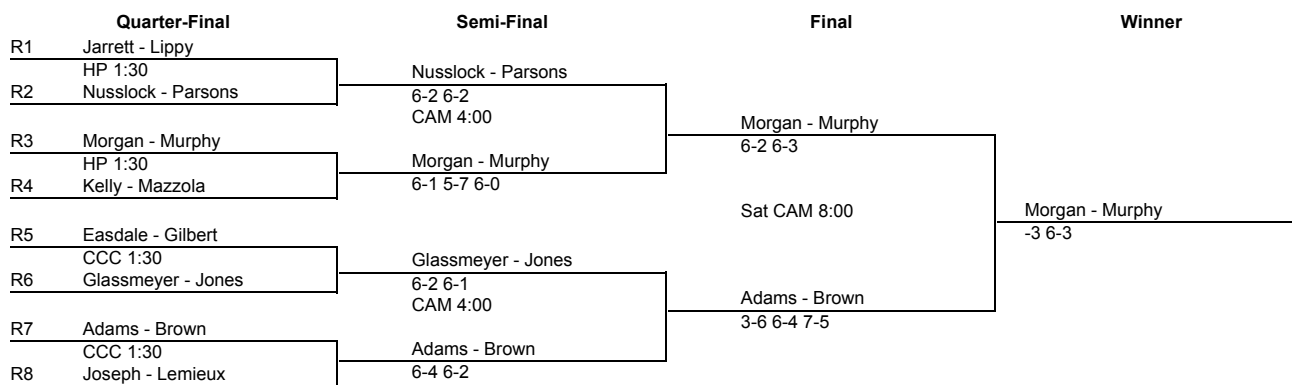

Midwesterns Women's Open
Friday, Jan 8 - Saturday, Jan 9, 2016

Reprive Draw