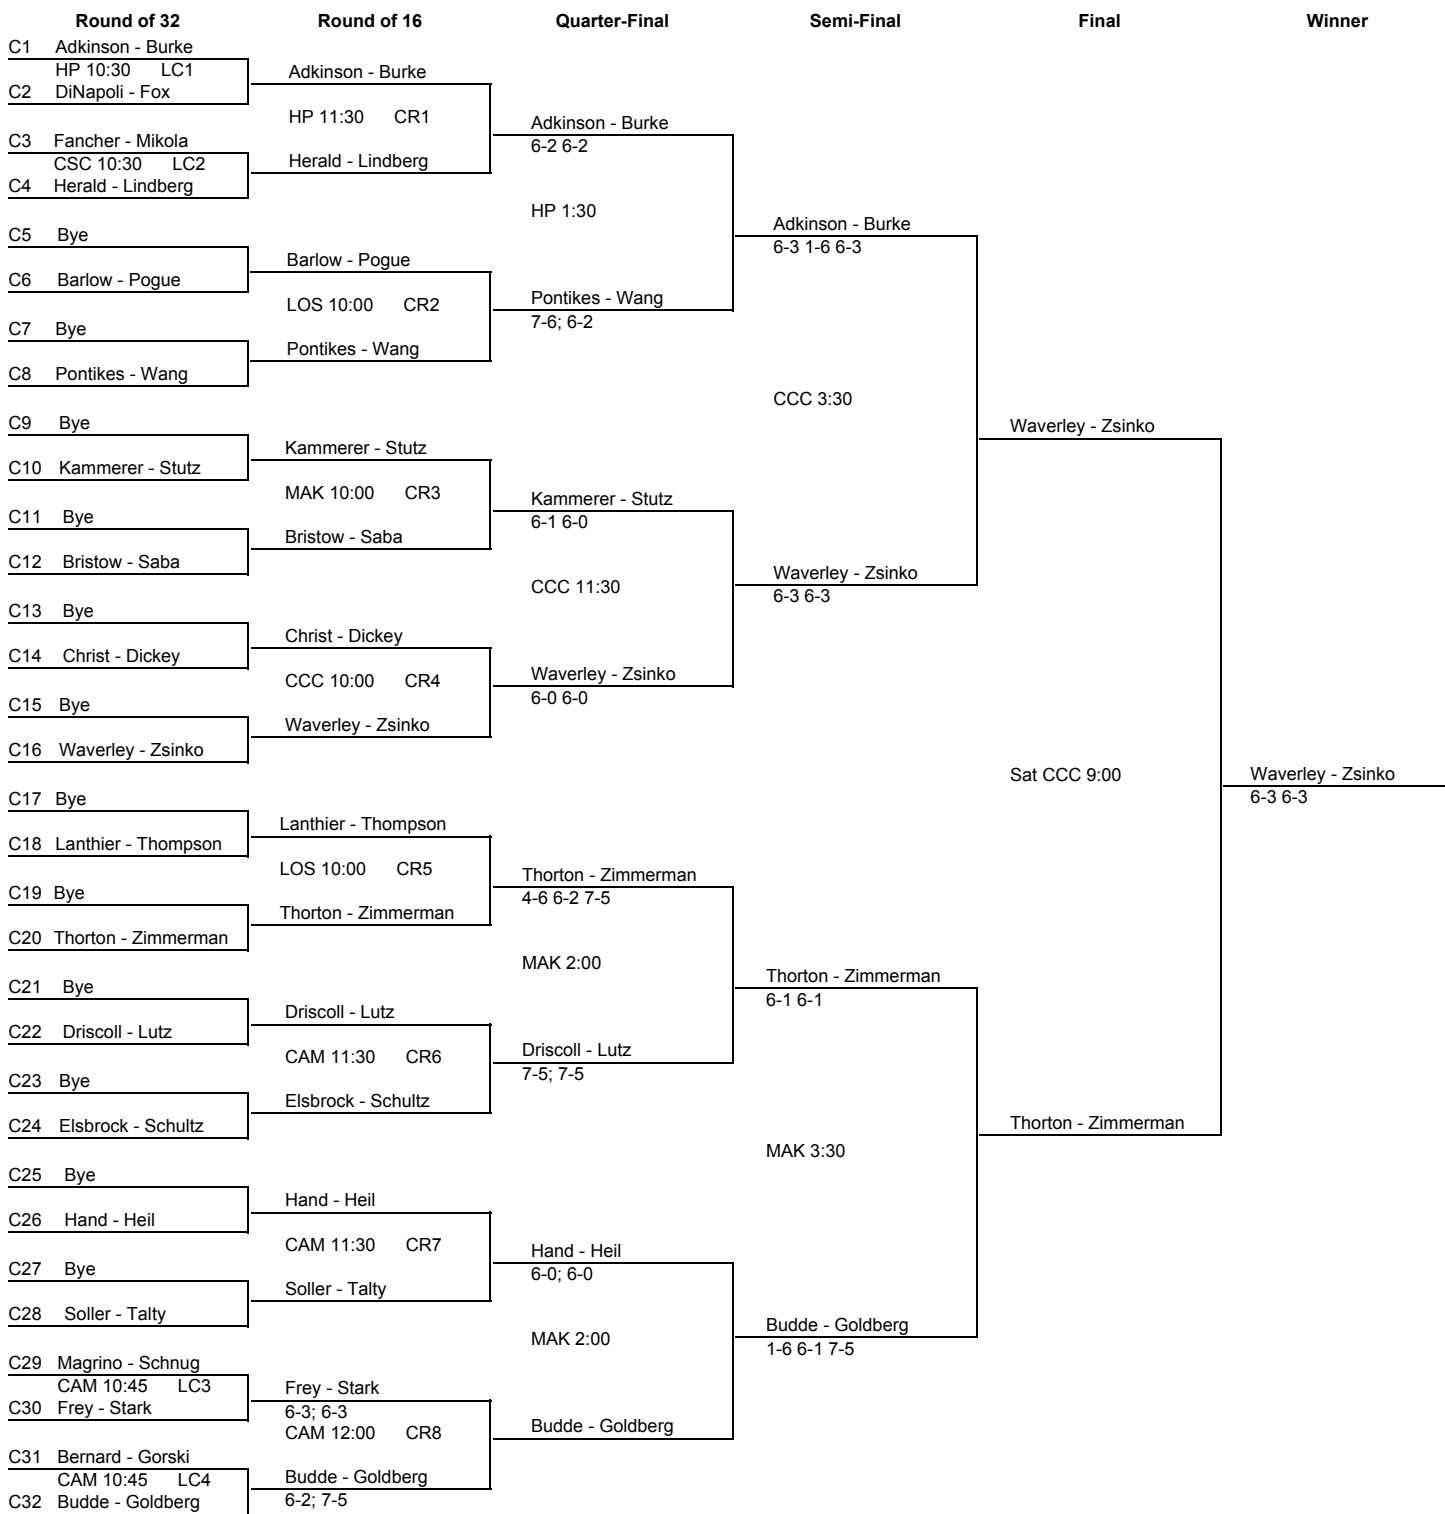

Midwesterns Women's Open
Friday, Jan 8 - Saturday, Jan 9, 2016

Main Draw - Top Half

Round of 64	Round of 32	Round of 16	Quarter-Final	Semi-Final
1 Kazakevich - Prop (2)	Kazakevich - Prop (2)	Kazakevich - Prop (2)	Kazakevich - Prop (2)	Kazakevich - Prop (2)
2 Bye	HP 9:00 C32	HP 10:30 R1		
3 Adkinson - Burke	Budde - Goldberg			
4 HP 8:00 C1 Budde - Goldberg				
5 Fancher - Mikola	Jarrett - Lippy	Jarrett - Lippy		
6 HP 8:00 C3 Jarrett - Lippy	HP 9:00 C30			
7 Frey - Stark	Frey - Stark			
8 Bye				
9 Cvetkovic - Ohlmuller	Cvetkovic - Ohlmuller	Cvetkovic - Ohlmuller	CAM 2:30 QR1	
10 Bye	HP 8:30 C28			Kazakevich - Prop (2) 6-2 6-1
11 Soller - Talty	Soller - Talty	HP 10:00 R2	Cvetkovic - Ohlmuller 3-6 6-1 6-3	
12 Bye				Sat CAM 9:00
13 Hand - Heil	Hand - Heil	Nusslock - Parsons 6-3 6-2		
14 Bye	CSC 8:30 C26			
15 Nusslock - Parsons	Nusslock - Parsons			
16 Bye				
17 Delaney - Mangan	Delaney - Mangan	Delaney - Mangan	Delaney - Mangan	Bodman - Hayward (4) 2-6 7-5 6-2
18 Bye	CSC 8:30 C24			Team Advances To Final (see below)
19 Elsbrock - Schultz	Elsbrock - Schultz	CSC 10:00 R3		
20 Bye				
21 Driscoll - Lutz	Driscoll - Lutz	Morgan - Murphy 6-1 6-1		
22 Bye	MAK 8:30 C22			
23 Morgan - Murphy	Morgan - Murphy			
24 Bye				Bodman - Hayward (4) 6-3 6-1
25 Thorton - Zimmerman	Thorton - Zimmerman	Kelly - Mazzola 7-5 6-3	CAM 2:30 QR2	
26 Bye	LOS 8:30 C20			
27 Kelly - Mazzola	Kelly - Mazzola	MAK 10:00 R4		
28 Bye				
29 Lanthier - Thompson	Lanthier - Thompson	Bodman - Hayward (4) 6-1 6-2		
30 Bye	LOS 8:30 C18			
31 Bodman - Hayward (4)	Bodman - Hayward (4)			
32 Bye				

Midwesterns Women's Open
 Friday, Jan 8 - Saturday, Jan 9, 2016

Reprive Draw

Midwesterns Women's Open
 Friday, Jan 8 - Saturday, Jan 9, 2016

Consolation Draw

Midwesterns Women's Open
Friday, Jan 8 - Saturday, Jan 9, 2016