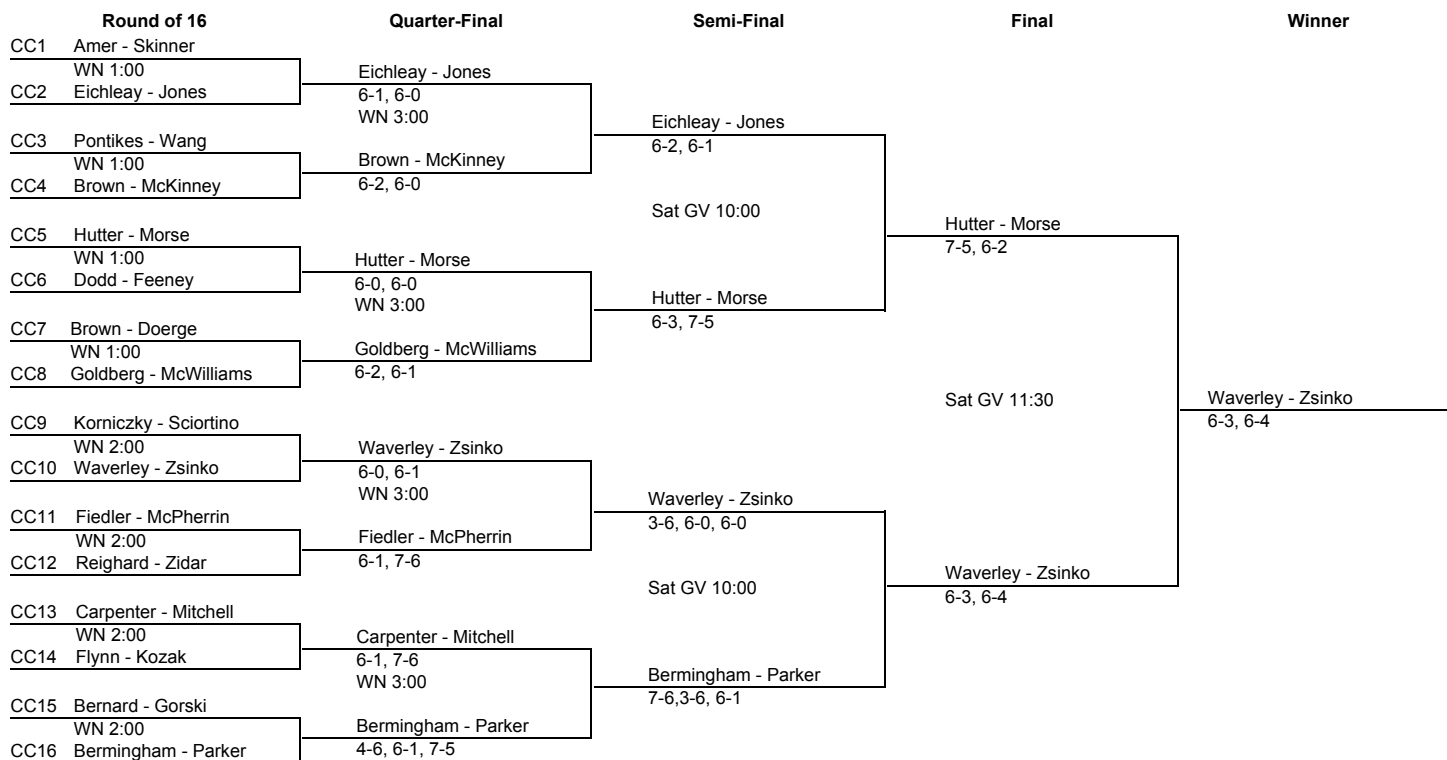

Chicago Charities Women's Open
Friday, Nov 6 - Saturday, Nov 7, 2015

Round of 32 Consolation Draw