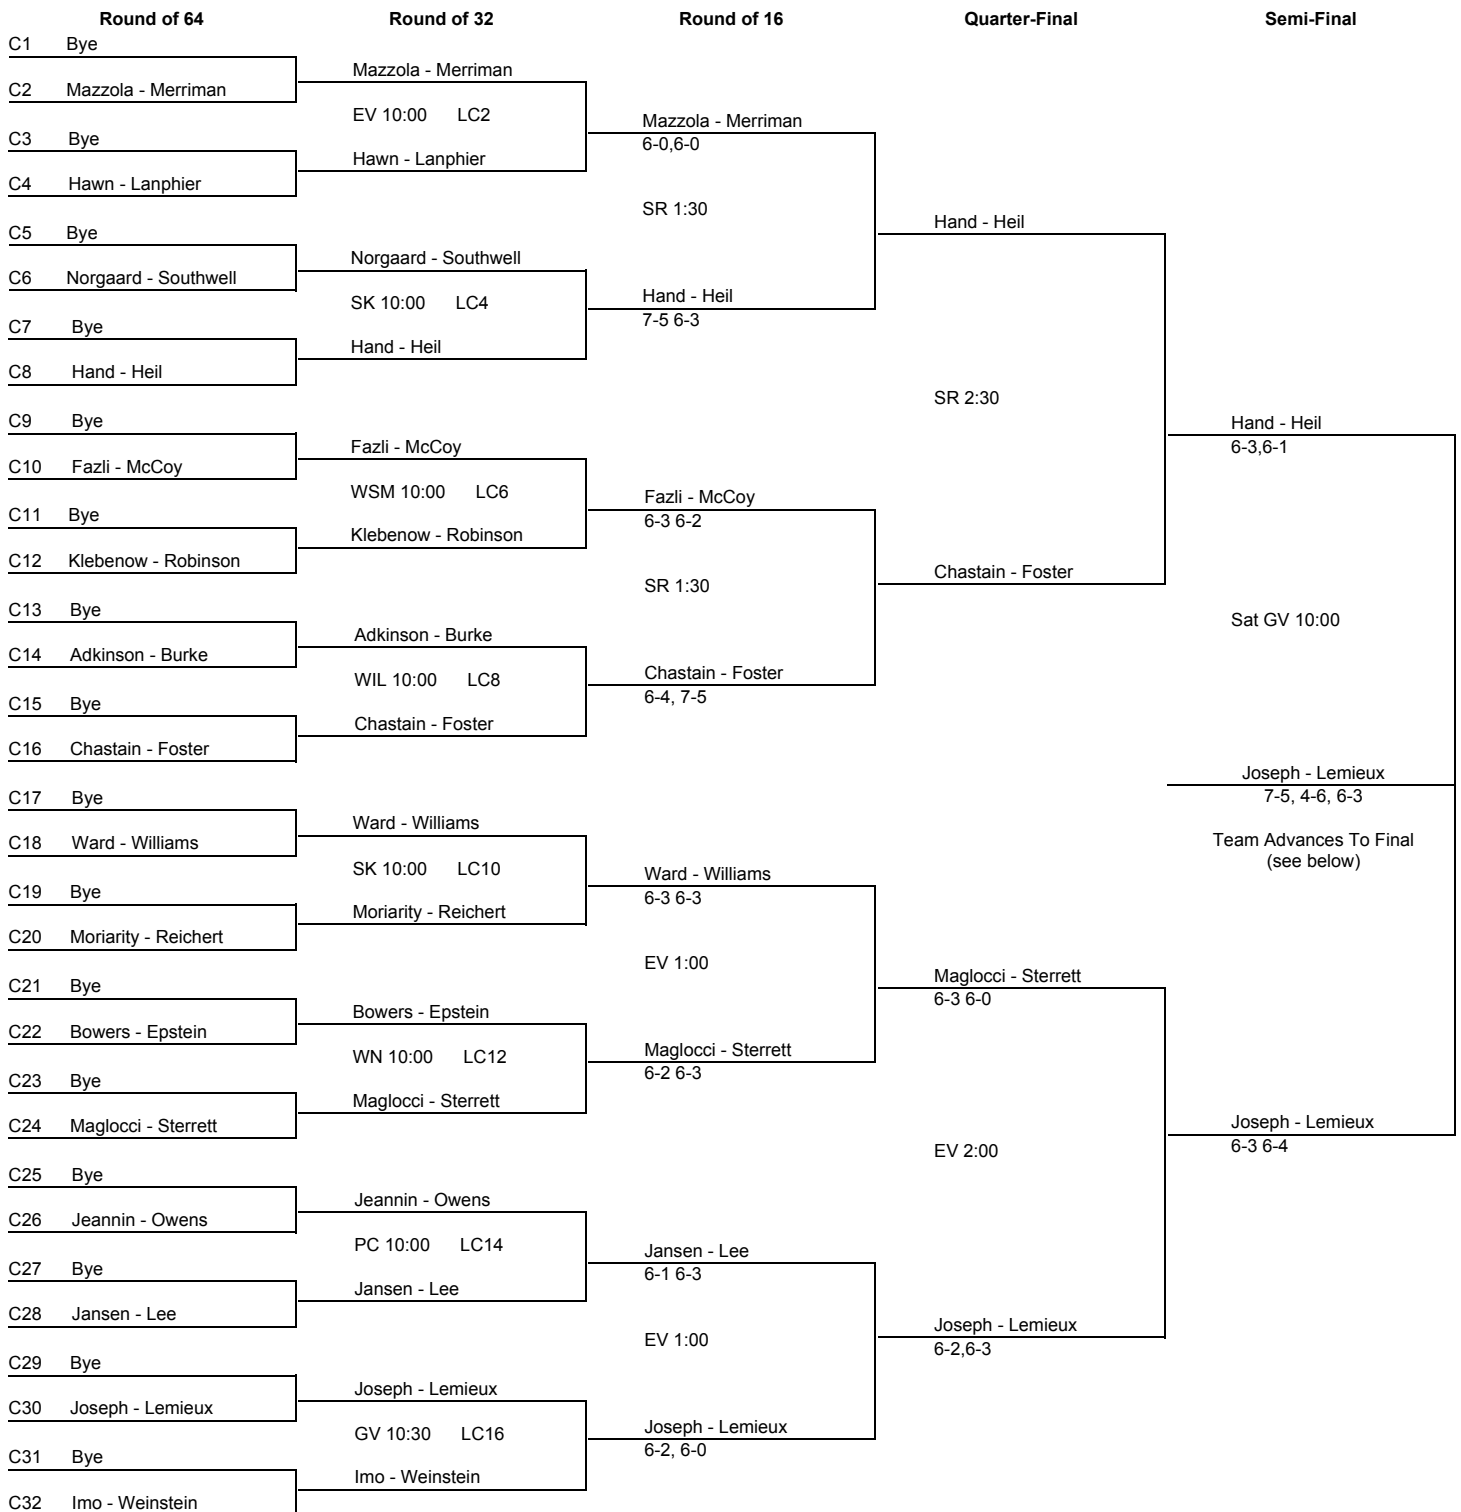

Chicago Charities Women's Open
 Friday, Nov 6 - Saturday, Nov 7, 2015

Round of 32 Consolation Draw

Chicago Charities Women's Open
Friday, Nov 6 - Saturday, Nov 7, 2015

Round of 128 & 64 Consolation Draw - Top Half