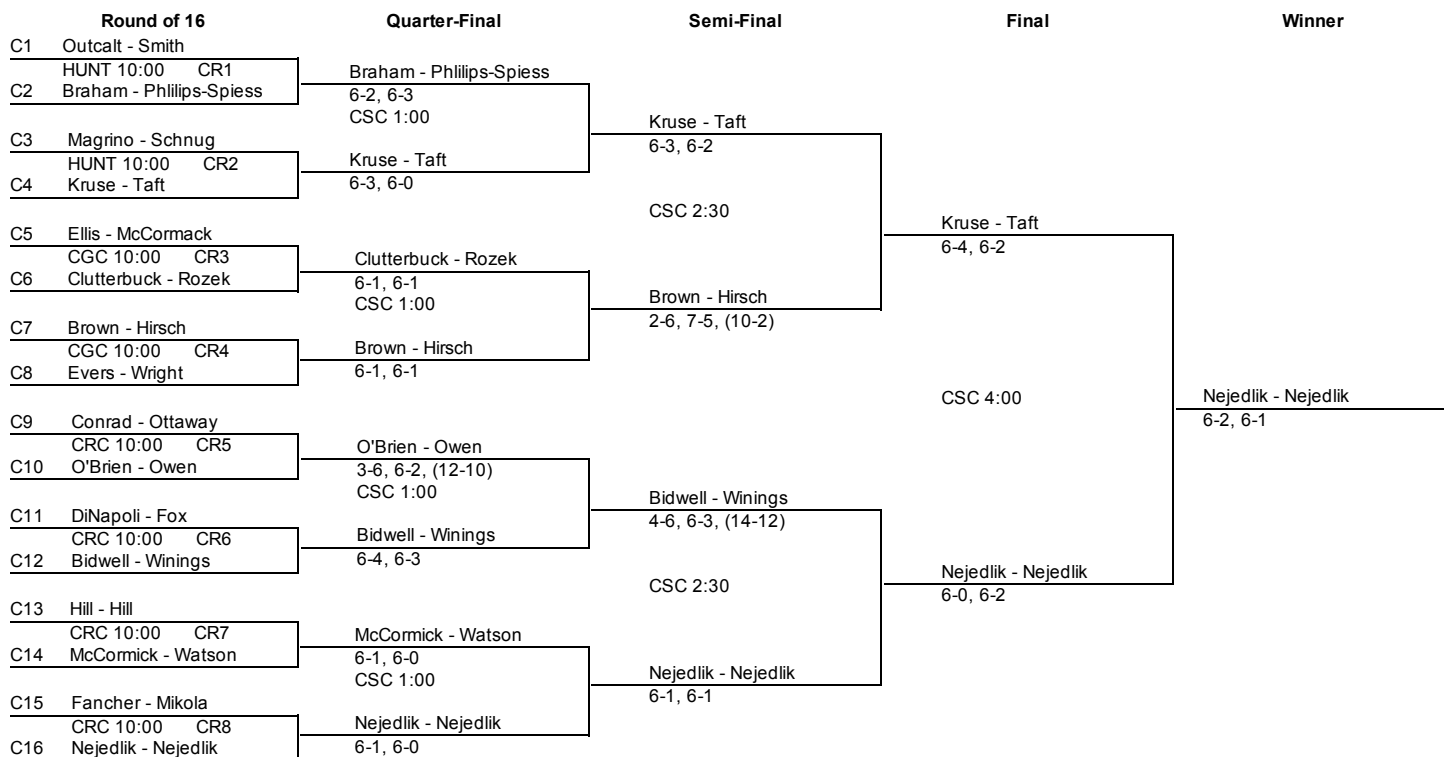

Cleveland Masters Women
Saturday, Nov 14 - Sunday, Nov 15, 2015

Consolation Draw