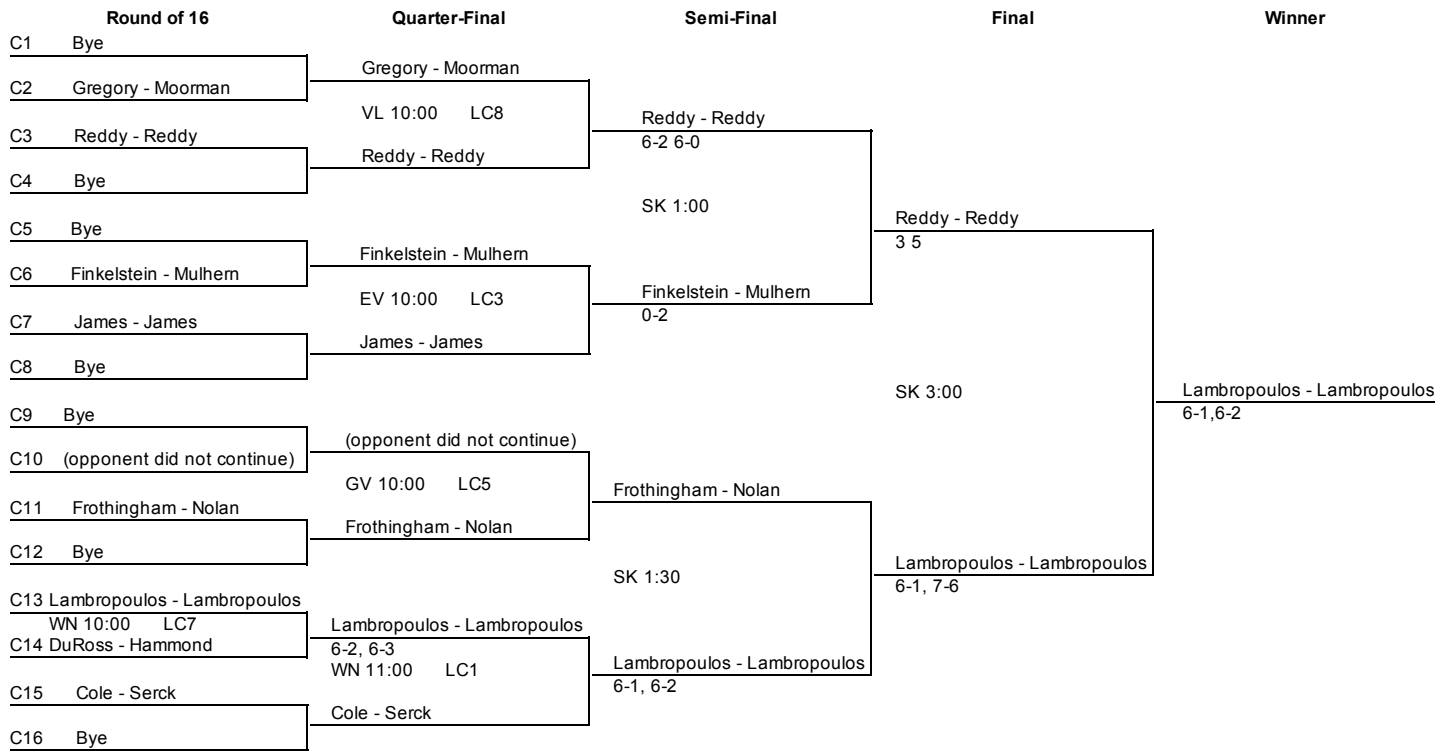

Illinois Intermediates B Flight
Saturday, Nov 21 - Sunday, Nov 22, 2015

Quarter Reprive Draw

	Semi-Final	Final	Winner
QR1	Heitman - Turner WN 2:30	Hinterlong - Kessler (3) 3-1 Sun NS 10:00	McNeela - Morton (1) 7-5 6-2
QR2	Hinterlong - Kessler (3)		
QR3	Adkisson - Travetto (4) WN 2:30	McNeela - Morton (1) 3-1	
QR4	McNeela - Morton (1)		

Illinois Intermediates B Flight
Saturday, Nov 21 - Sunday, Nov 22, 2015

2nd Round Consolation Draw

Illinois Intermediates B Flight
 Saturday, Nov 21 - Sunday, Nov 22, 2015

Consolation Draw

Illinois Intermediates B Flight
Saturday, Nov 21 - Sunday, Nov 22, 2015

Last Chance Draw

Quarter-Final		Semi-Final	Final	Winner
LC1	Cole - Serck	Cole - Serck	Cole - Serck 1-4	DuRoss - Hammond 0-2
LC2	Bye			
LC3	James - James	James - James	Sun NS 8:30	
LC4	Bye			
LC5	(opponent did not continue)	(opponent did not continue)		
LC6	Bye	GV 2:00	DuRoss - Hammond	
LC7	DuRoss - Hammond GV 1:00	DuRoss - Hammond		
LC8	Gregory - Moorman	4-1		