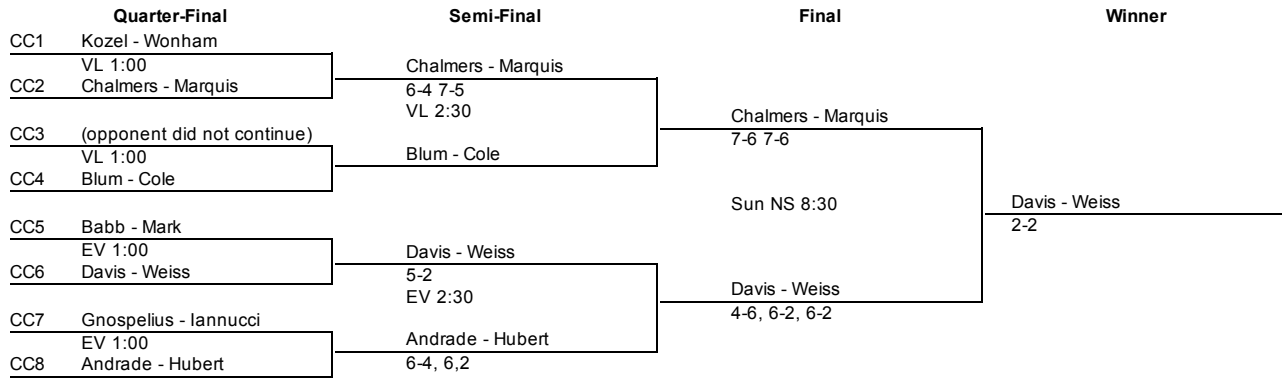

Illinois Intermediates B Flight
Saturday, Nov 21 - Sunday, Nov 22, 2015

2nd Round Consolation Draw