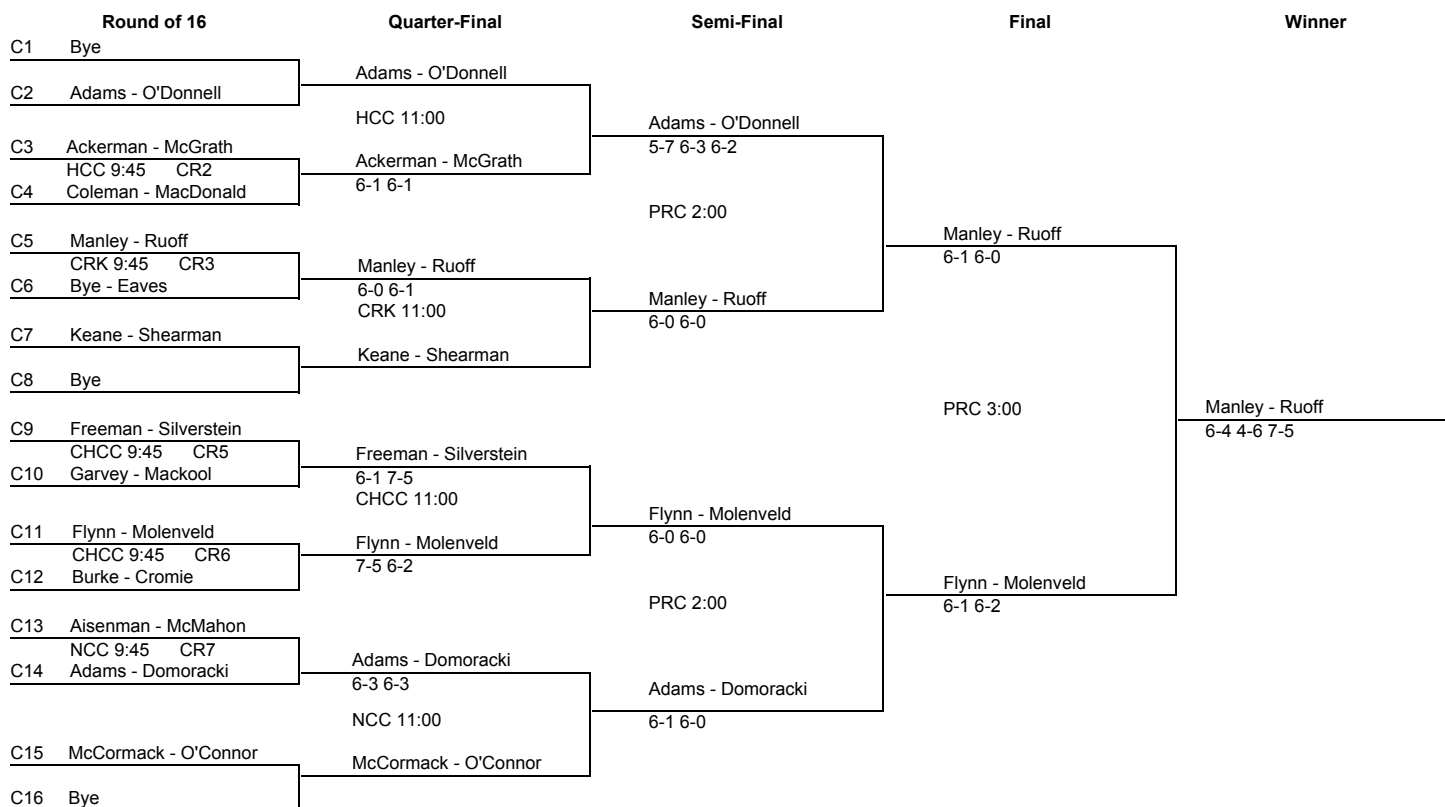

Long Island Invitational Women
Friday, Dec 4 - Saturday, Dec 5, 2015

Consolation Draw