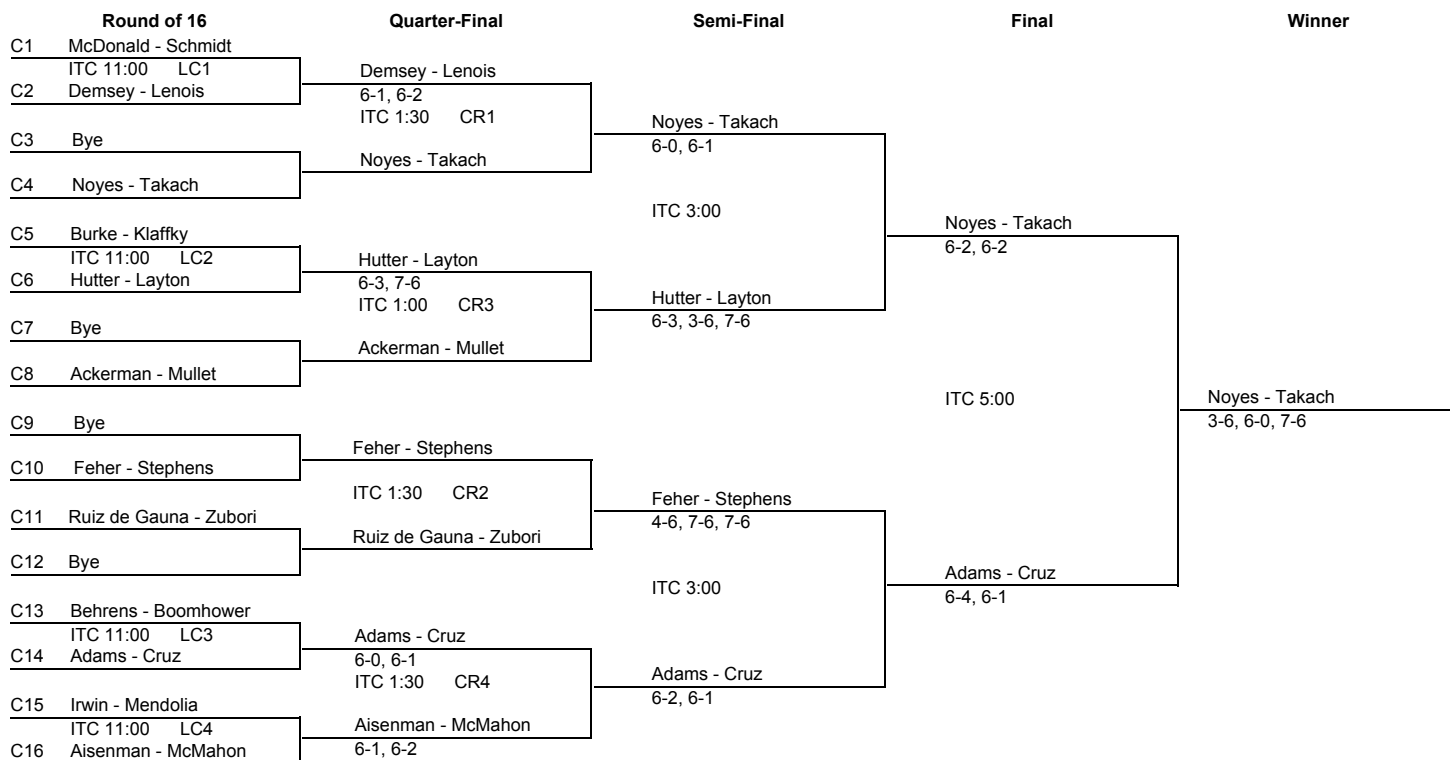

The Lake Invitational Women's NRT/PCQ
Saturday, October 17, 2015

Main Draw

The Lake Invitational Women's NRT/PCQ
 Saturday, October 17, 2015

Quarter Reprive Draw

	Semi-Final	Final	Winner
QR1	Castany - Hanish ITC 3:00	Castany - Hanish 3-6, 7-5, 7-6 ITC 5:00	Jaffe - Rudloff 6-4, 6-2
QR2	Kochis - Williamson		
QR3	Jaffe - Rudloff ITC 3:00	Jaffe - Rudloff 6-0, 3-6, 7-6	
QR4	Main - van Starrenburg		

The Lake Invitational Women's NRT/PCQ
 Saturday, October 17, 2015

Consolation Draw

The Lake Invitational Women's NRT/PCQ
 Saturday, October 17, 2015

Consolation Reprive Draw

	Semi-Final	Final	Winner
CR1	Demsey - Lenois ITC 3:00	Ruiz de Gauna - Zubori ITC 5:00	Ruiz de Gauna - Zubori 6-3 7-6
CR2	Ruiz de Gauna - Zubori		
CR3	Ackerman - Mullet ITC 3:00	Aisenman - McMahon	
CR4	Aisenman - McMahon		