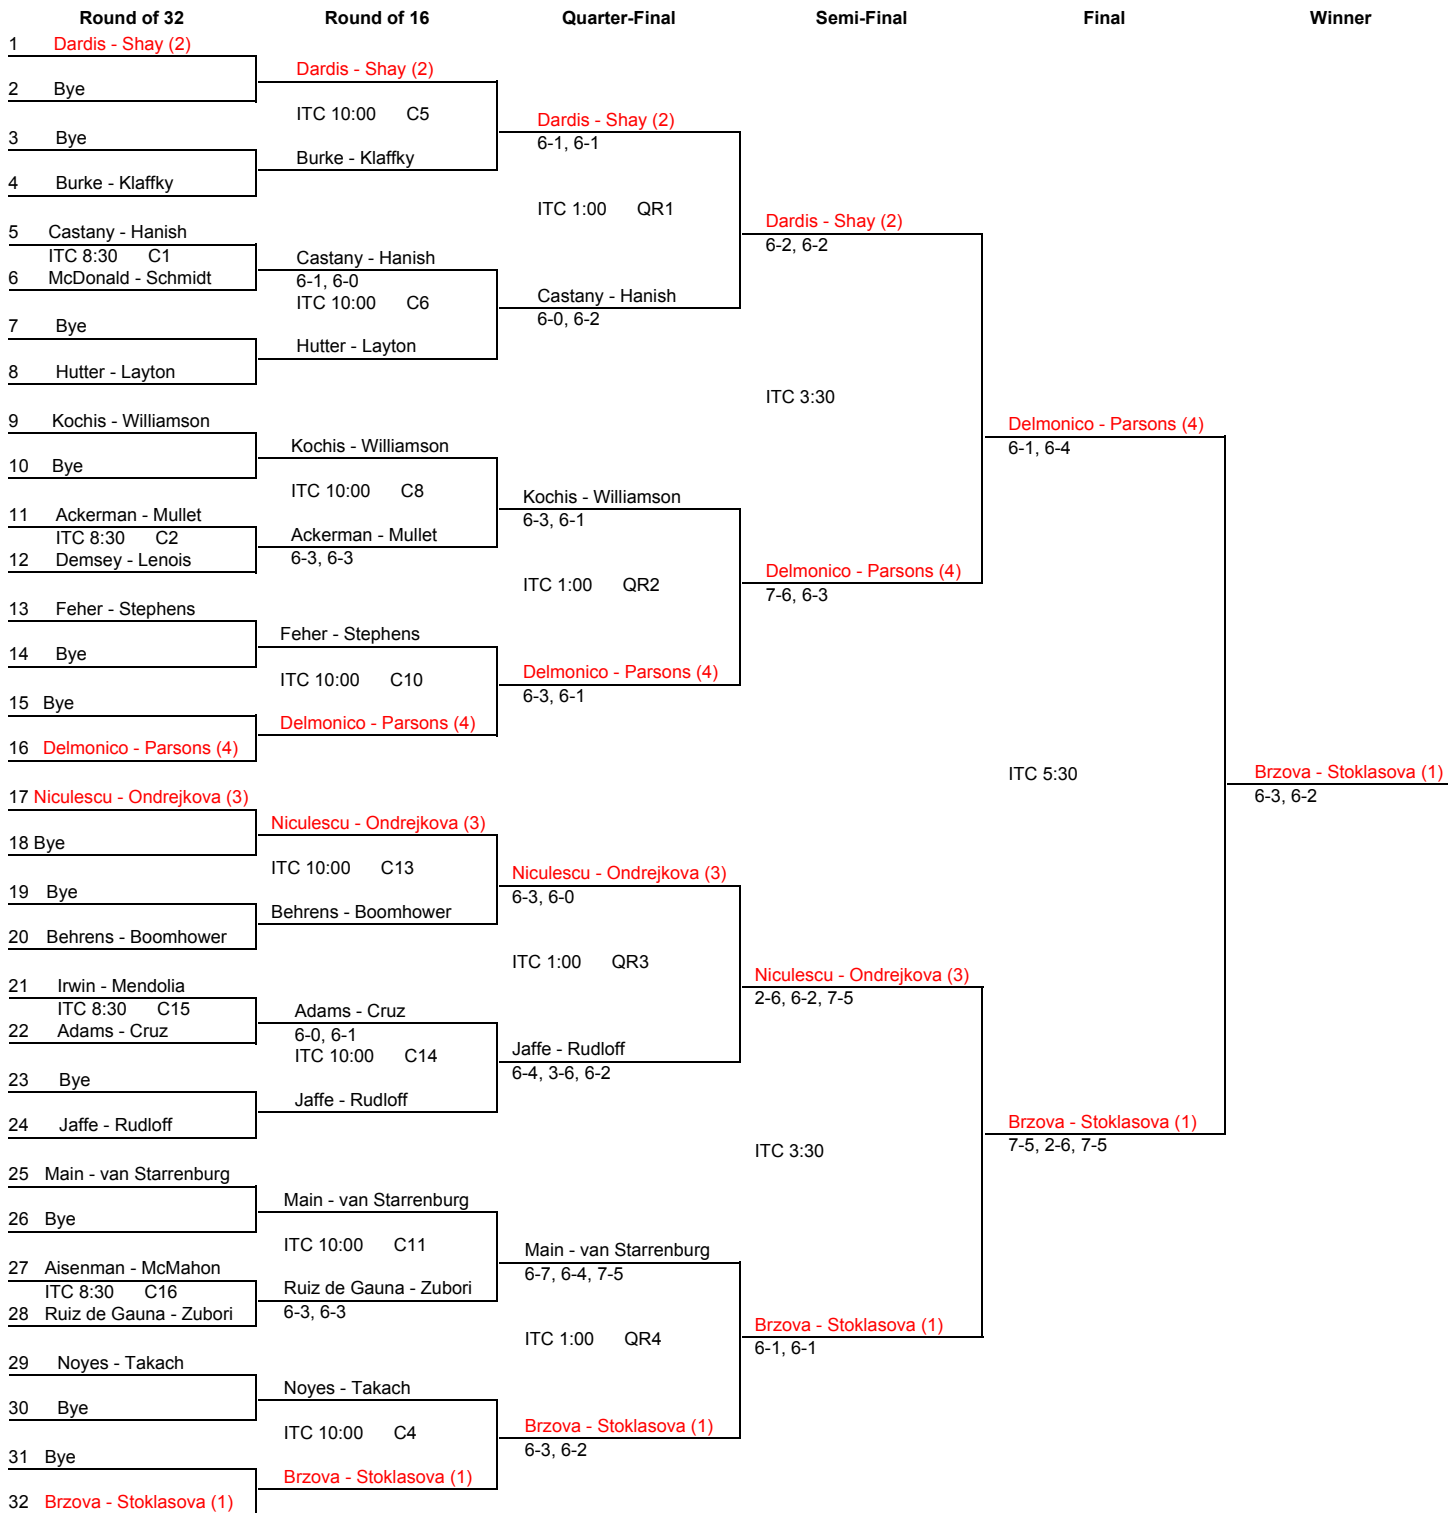

The Lake Invitational Women's NRT/PCQ
Saturday, October 17, 2015

Main Draw

The Lake Invitational Women's NRT/PCQ
 Saturday, October 17, 2015

Quarter Reprive Draw

	Semi-Final	Final	Winner
QR1	Castany - Hanish ITC 3:00	Castany - Hanish 3-6, 7-5, 7-6 ITC 5:00	Jaffe - Rudloff 6-4, 6-2
QR2	Kochis - Williamson		
QR3	Jaffe - Rudloff ITC 3:00	Jaffe - Rudloff 6-0, 3-6, 7-6	
QR4	Main - van Starrenburg		

The Lake Invitational Women's NRT/PCQ
 Saturday, October 17, 2015

Consolation Draw

The Lake Invitational Women's NRT/PCQ
 Saturday, October 17, 2015

Consolation Reprive Draw

	Semi-Final	Final	Winner
CR1	Demsey - Lenois ITC 3:00	Ruiz de Gauna - Zubori ITC 5:00	Ruiz de Gauna - Zubori 6-3 7-6
CR2	Ruiz de Gauna - Zubori		
CR3	Ackerman - Mullet ITC 3:00	Aisenman - McMahon	
CR4	Aisenman - McMahon		

The Lake Invitational Women's NRT/PCQ
 Saturday, October 17, 2015

Last Chance Draw

	Semi-Final	Final	Winner
LC1	McDonald - Schmidt ITC 1:00	Burke - Klaffky 6-2, 7-5 ITC 3:00	Burke - Klaffky 6-4, 6-2
LC2	Burke - Klaffky		
LC3	Behrens - Boomhower ITC 1:00	Behrens - Boomhower	
LC4	Irwin - Mendolia	Default	