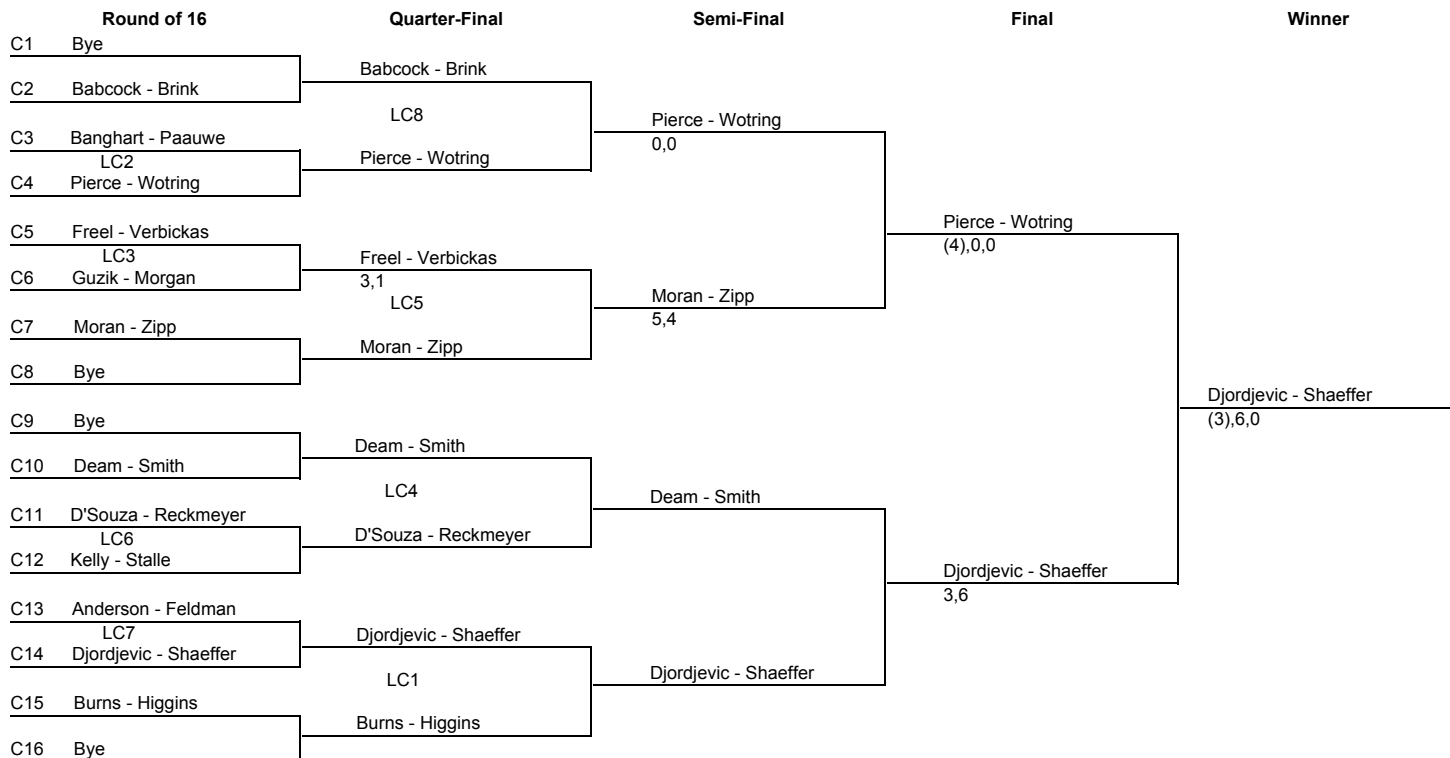

Milwaukee Men's Open
Saturday, October 24, 2015

Consolation Draw