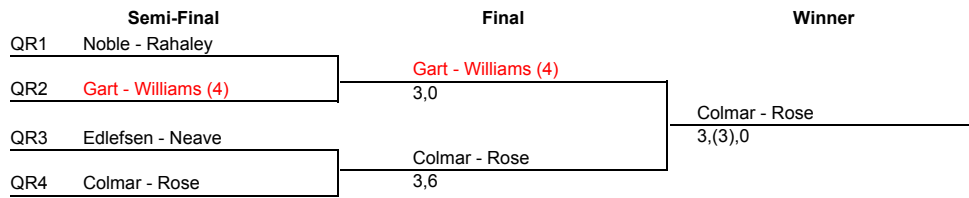

Milwaukee Men's Open  
Saturday, October 24, 2015

Main Draw

Milwaukee Men's Open  
 Saturday, October 24, 2015

Quarter Reprive Draw

Milwaukee Men's Open  
Saturday, October 24, 2015

2nd Round Consolation Draw