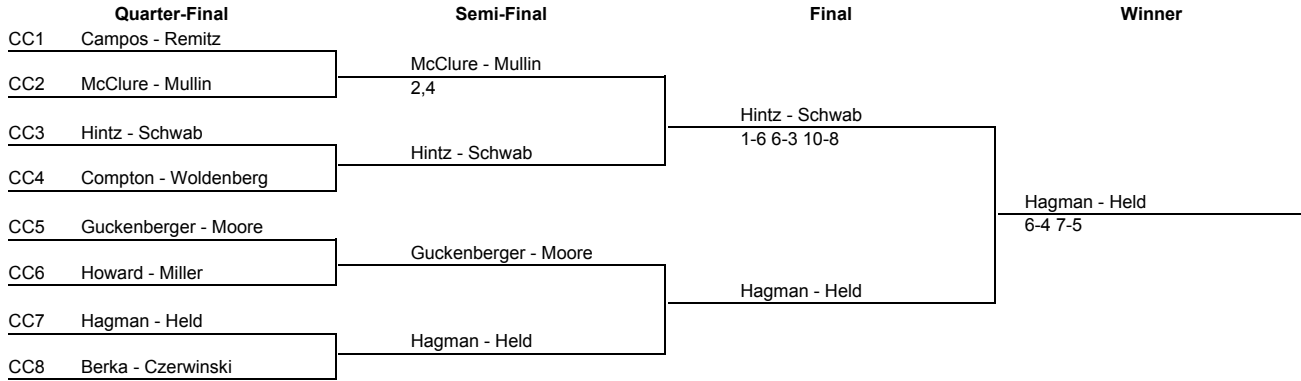

Milwaukee Men's Open  
Saturday, October 24, 2015

Main Draw

Milwaukee Men's Open  
 Saturday, October 24, 2015

Quarter Reprive Draw

Milwaukee Men's Open  
Saturday, October 24, 2015

2nd Round Consolation Draw