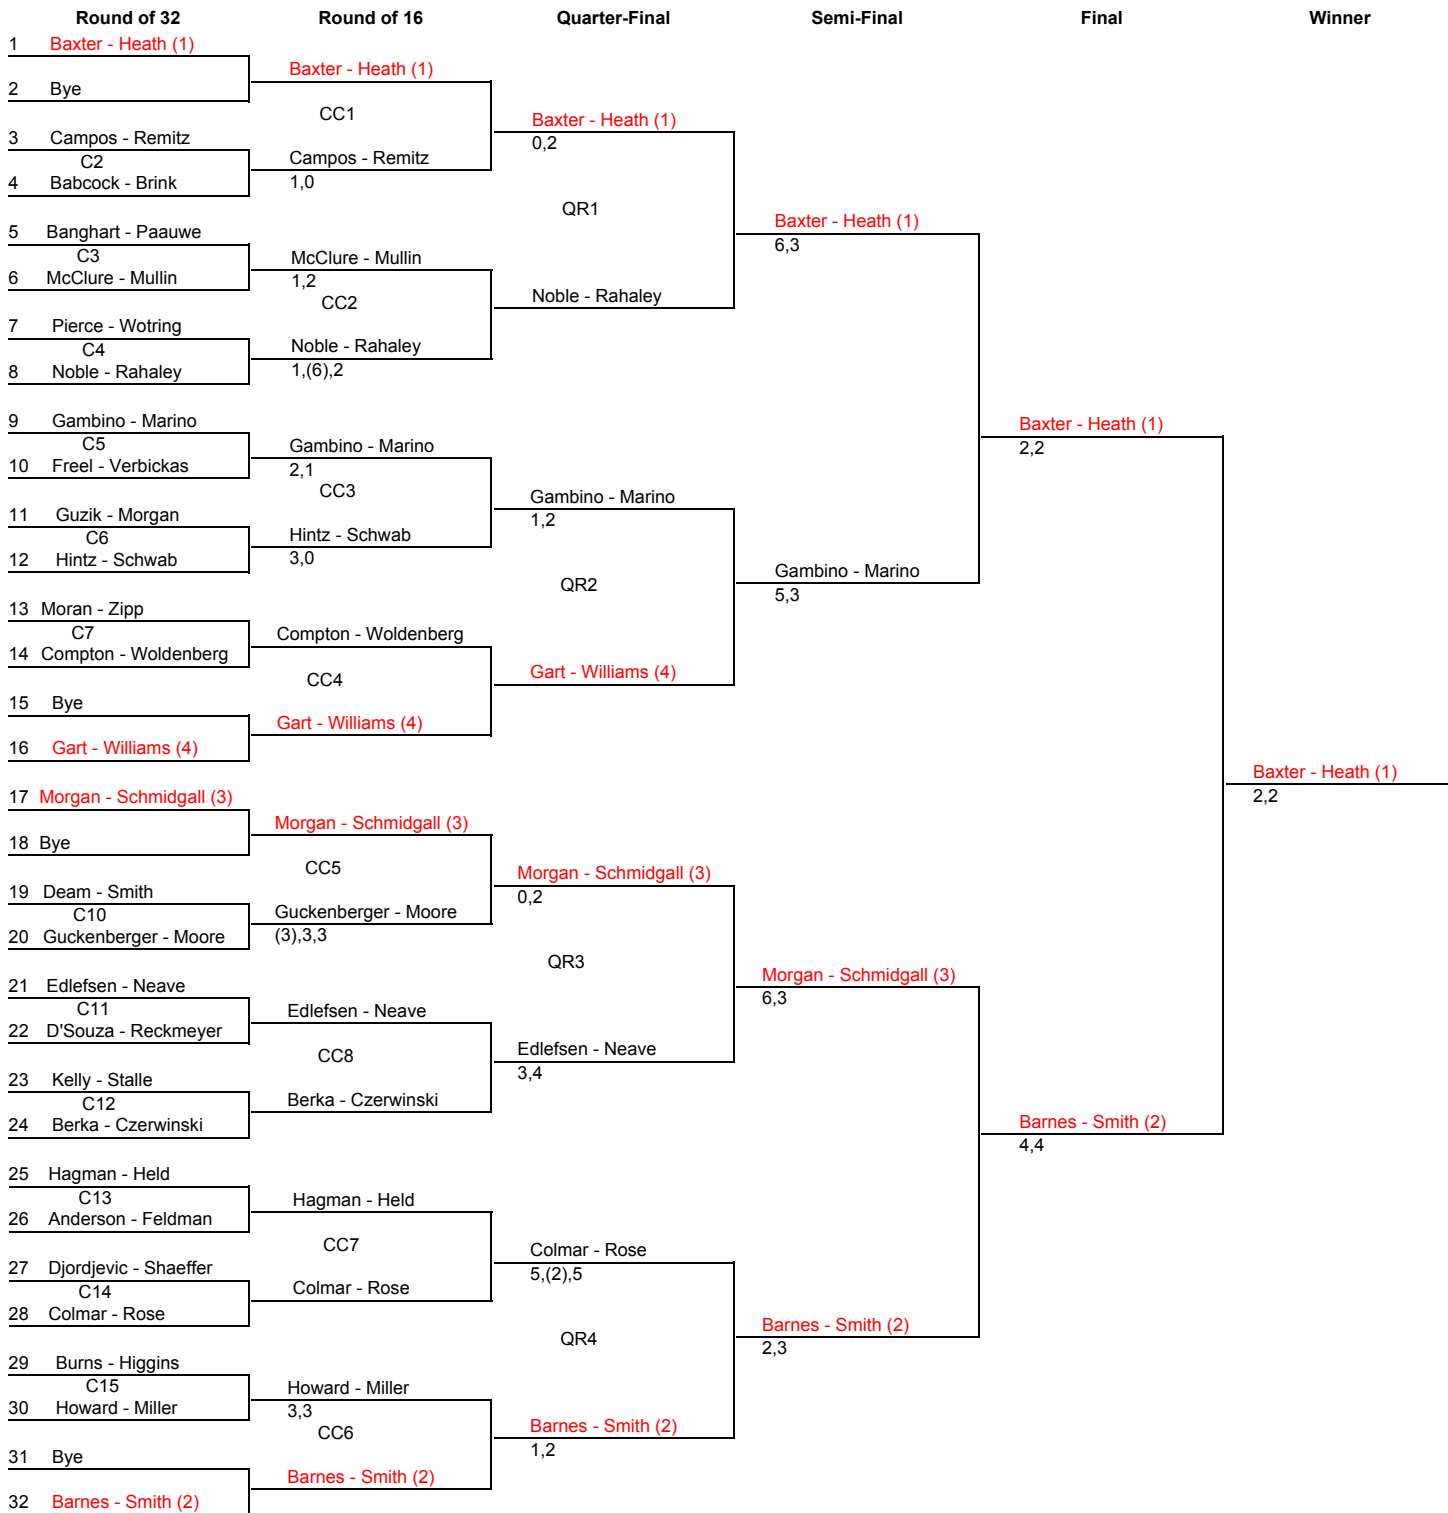

Milwaukee Men's Open  
Saturday, October 24, 2015

Main Draw

Milwaukee Men's Open  
 Saturday, October 24, 2015

Quarter Reprive Draw

Milwaukee Men's Open  
Saturday, October 24, 2015

2nd Round Consolation Draw