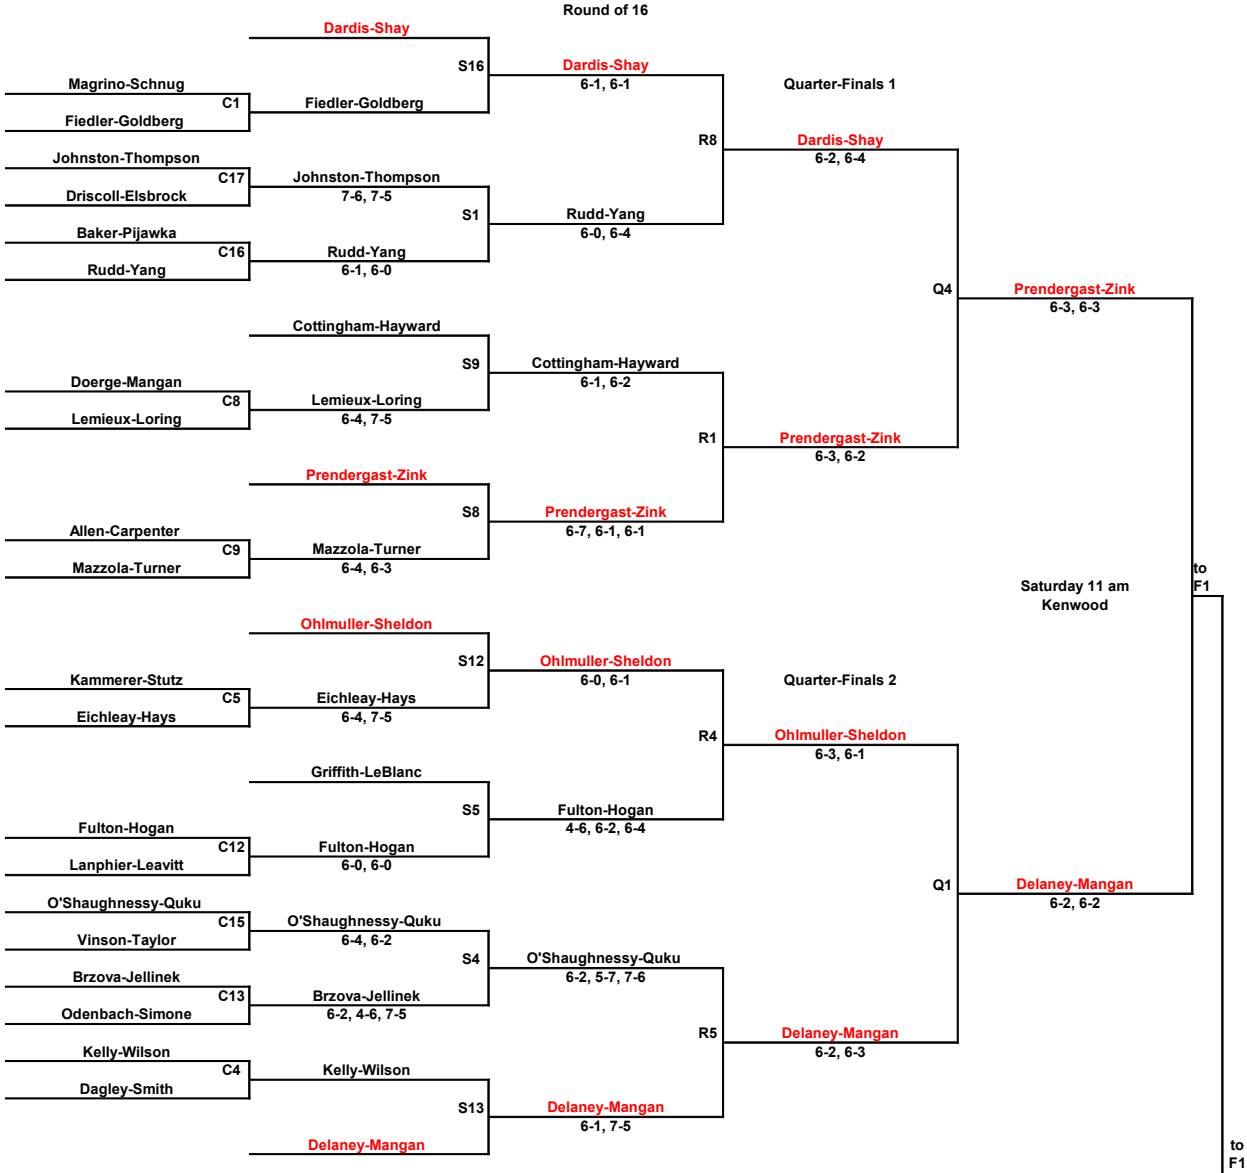

2009 APTA WOMEN'S NATIONAL CHAMPIONSHIP

CINCINNATI

Seeded Teams

- 1 Dardis-Shay
- 2 Doten-Keane
- 3 Main-Delmonico
- 4 Delaney-Mangan
- 5 Prop-Schneebeck
- 6 Ohlmuller-Sheldon
- 7 Prendergast-Zink
- 8 Budde-Welsher

CHAMPIONSHIP DRAW - Top Half

2009 APTA WOMEN'S NATIONAL CHAMPIONSHIP

CINCINNATI

CHAMPIONSHIP DRAW - Bottom Half

2009 APTA WOMEN'S NATIONAL CHAMPIONSHIP
CINCINNATI

CONSOLATION DRAW

2009 APTA WOMEN'S NATIONAL CHAMPIONSHIP
CINCINNATI