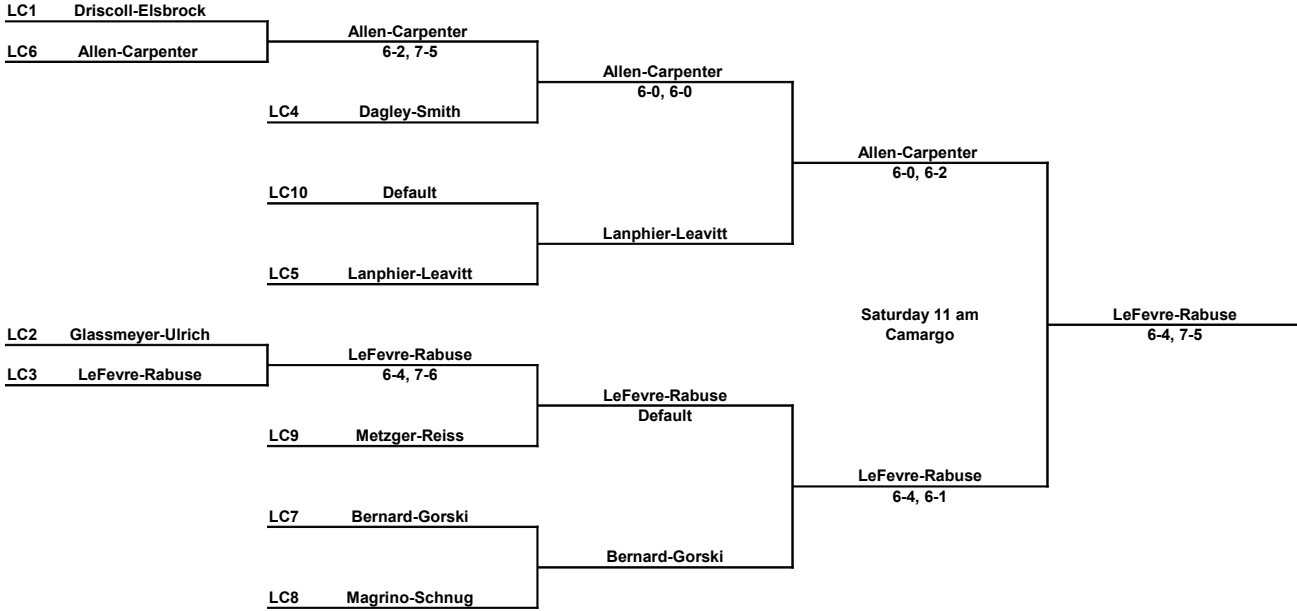

2009 APTA WOMEN'S NATIONAL CHAMPIONSHIP
CINCINNATI

LAST CHANCE DRAW