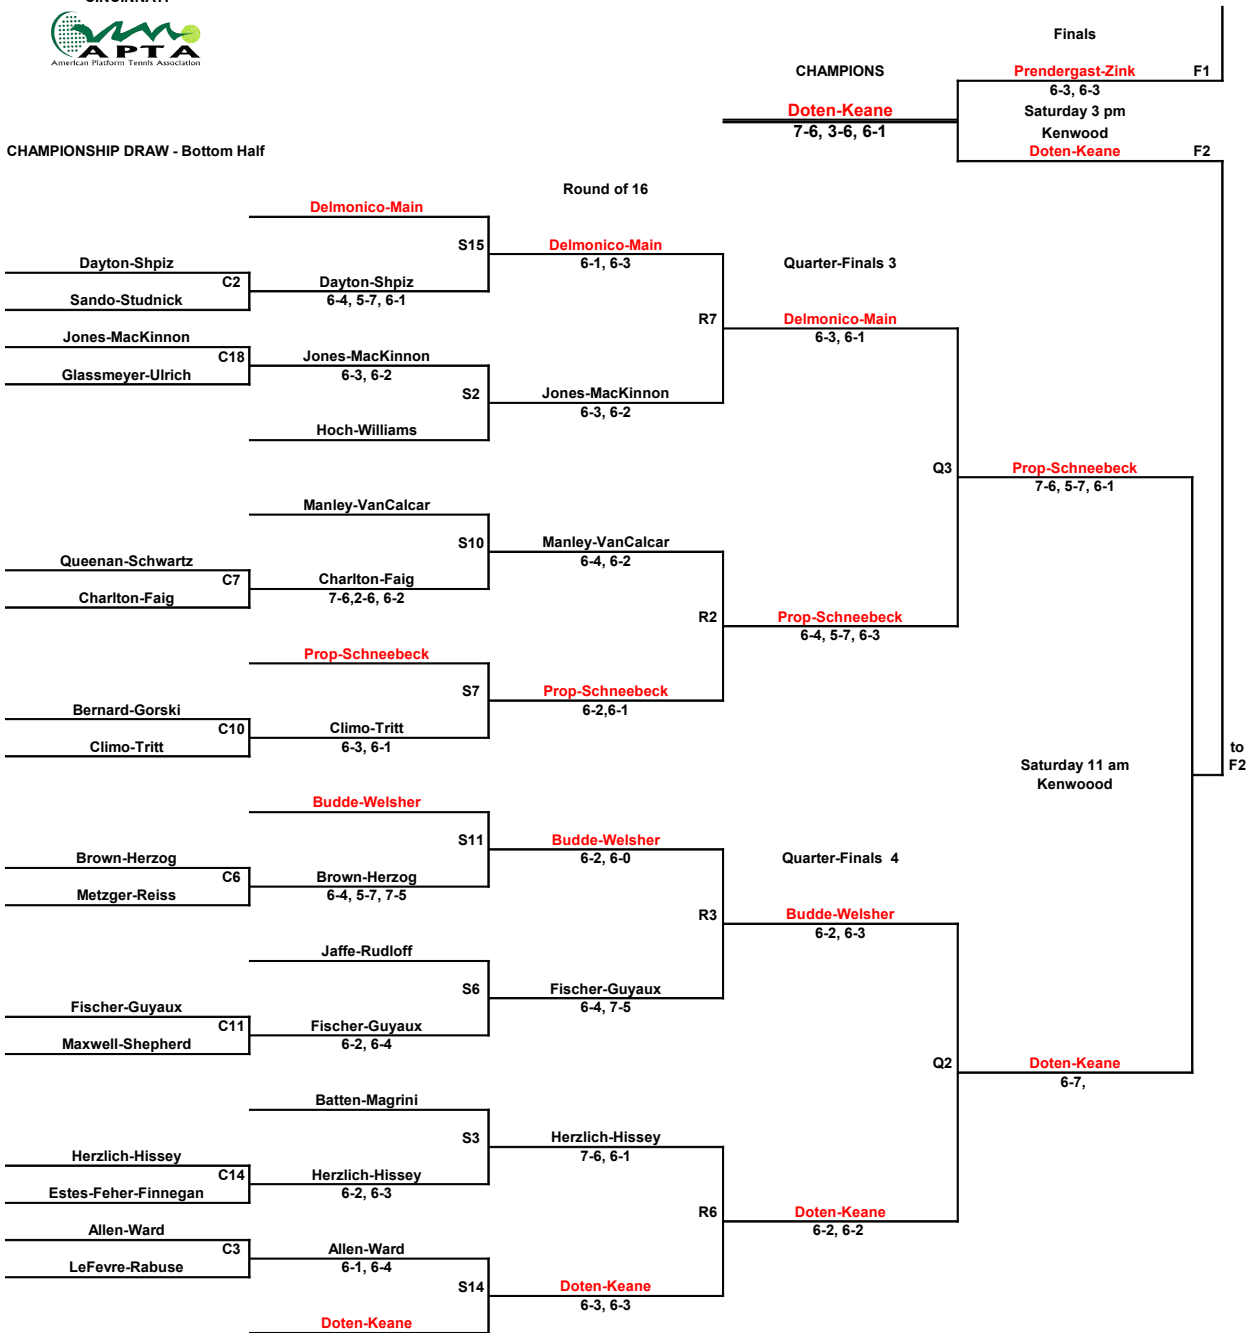

2009 APTA WOMEN'S NATIONAL CHAMPIONSHIP

CINCINNATI

Seeded Teams

- 1 Dardis-Shay
- 2 Doten-Keane
- 3 Main-Delmonico
- 4 Delaney-Mangan
- 5 Prop-Schneebeck
- 6 Ohlmuller-Sheldon
- 7 Prendergast-Zink
- 8 Budde-Welsher

CHAMPIONSHIP DRAW - Top Half

2009 APTA WOMEN'S NATIONAL CHAMPIONSHIP

CINCINNATI

CHAMPIONSHIP DRAW - Bottom Half

2009 APTA WOMEN'S NATIONAL CHAMPIONSHIP
CINCINNATI

CONSOLATION DRAW

2009 APTA WOMEN'S NATIONAL CHAMPIONSHIP
CINCINNATI