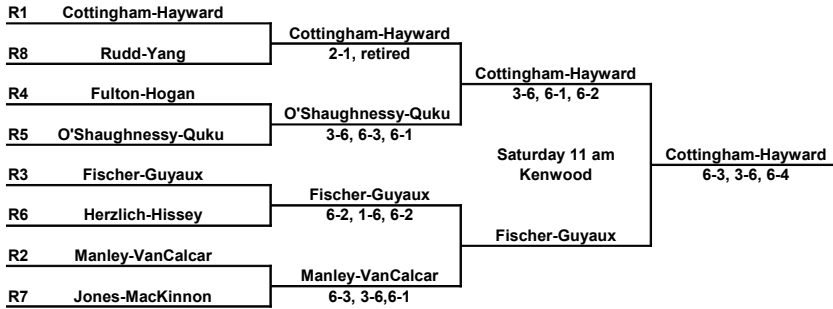

2009 APTA WOMEN'S NATIONAL CHAMPIONSHIP
CINCINNATI

16 REPRIEVE DRAW