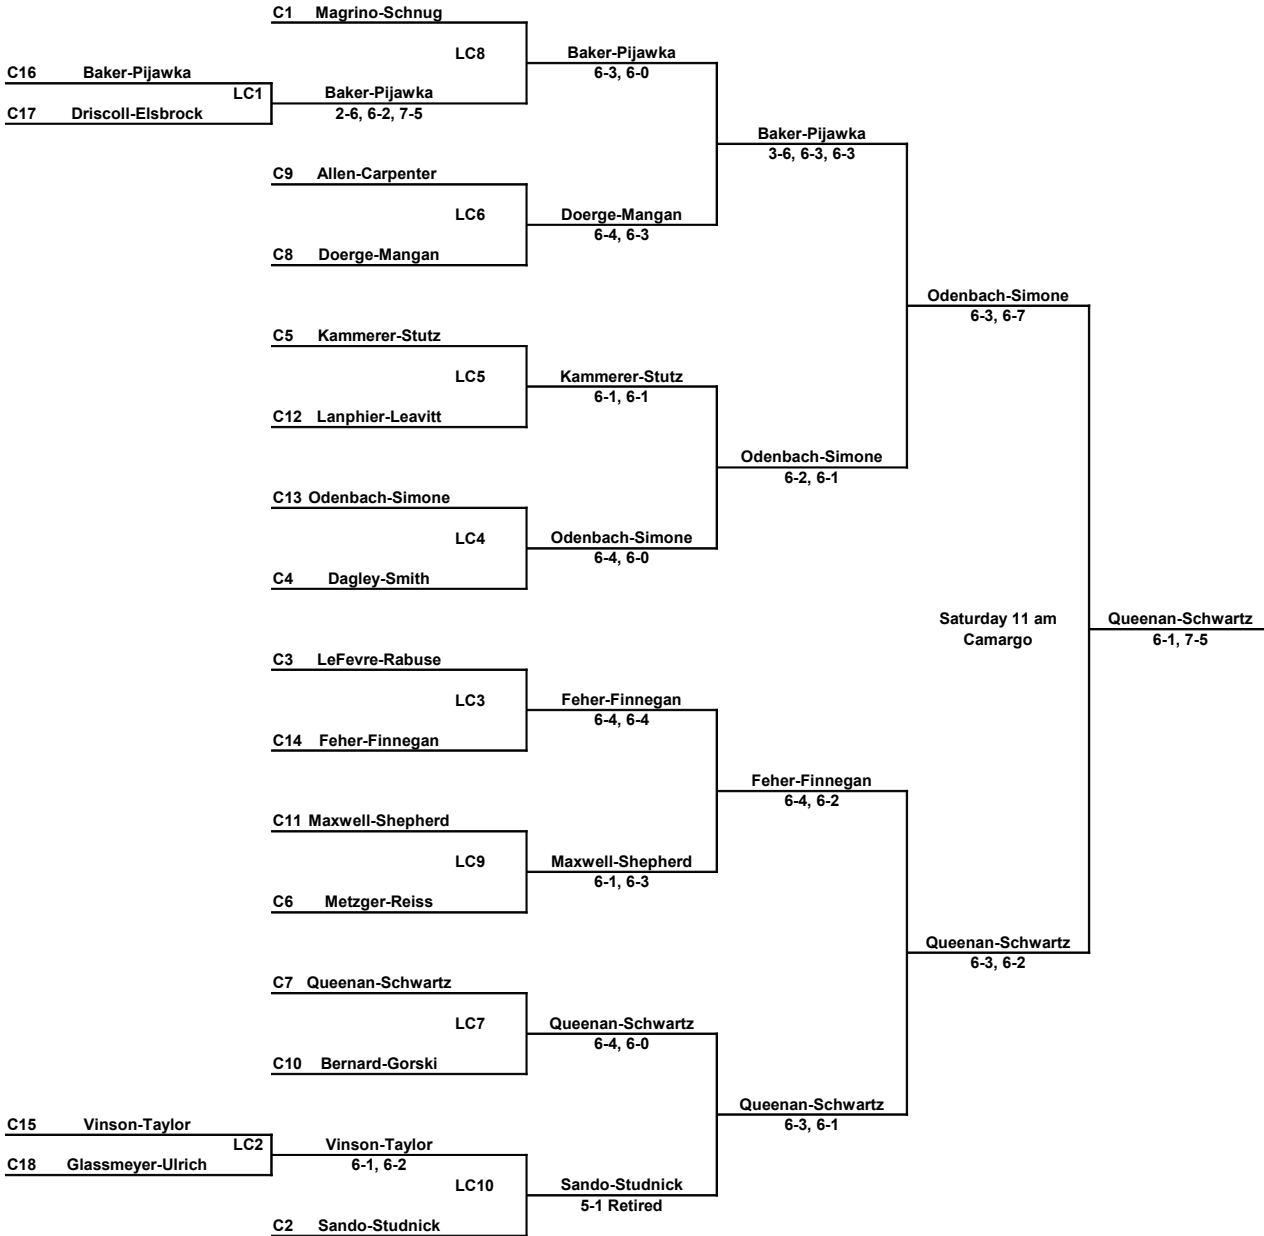

2009 APTA WOMEN'S NATIONAL CHAMPIONSHIP

CINCINNATI

Seeded Teams

- 1 Dardis-Shay
- 2 Doten-Keane
- 3 Main-Delmonico
- 4 Delaney-Mangan
- 5 Prop-Schneebeck
- 6 Ohlmuller-Sheldon
- 7 Prendergast-Zink
- 8 Budde-Welsher

CHAMPIONSHIP DRAW - Top Half

2009 APTA WOMEN'S NATIONAL CHAMPIONSHIP

CINCINNATI

CHAMPIONSHIP DRAW - Bottom Half

2009 APTA WOMEN'S NATIONAL CHAMPIONSHIP
CINCINNATI

CONSOLATION DRAW

2009 APTA WOMEN'S NATIONAL CHAMPIONSHIP
CINCINNATI