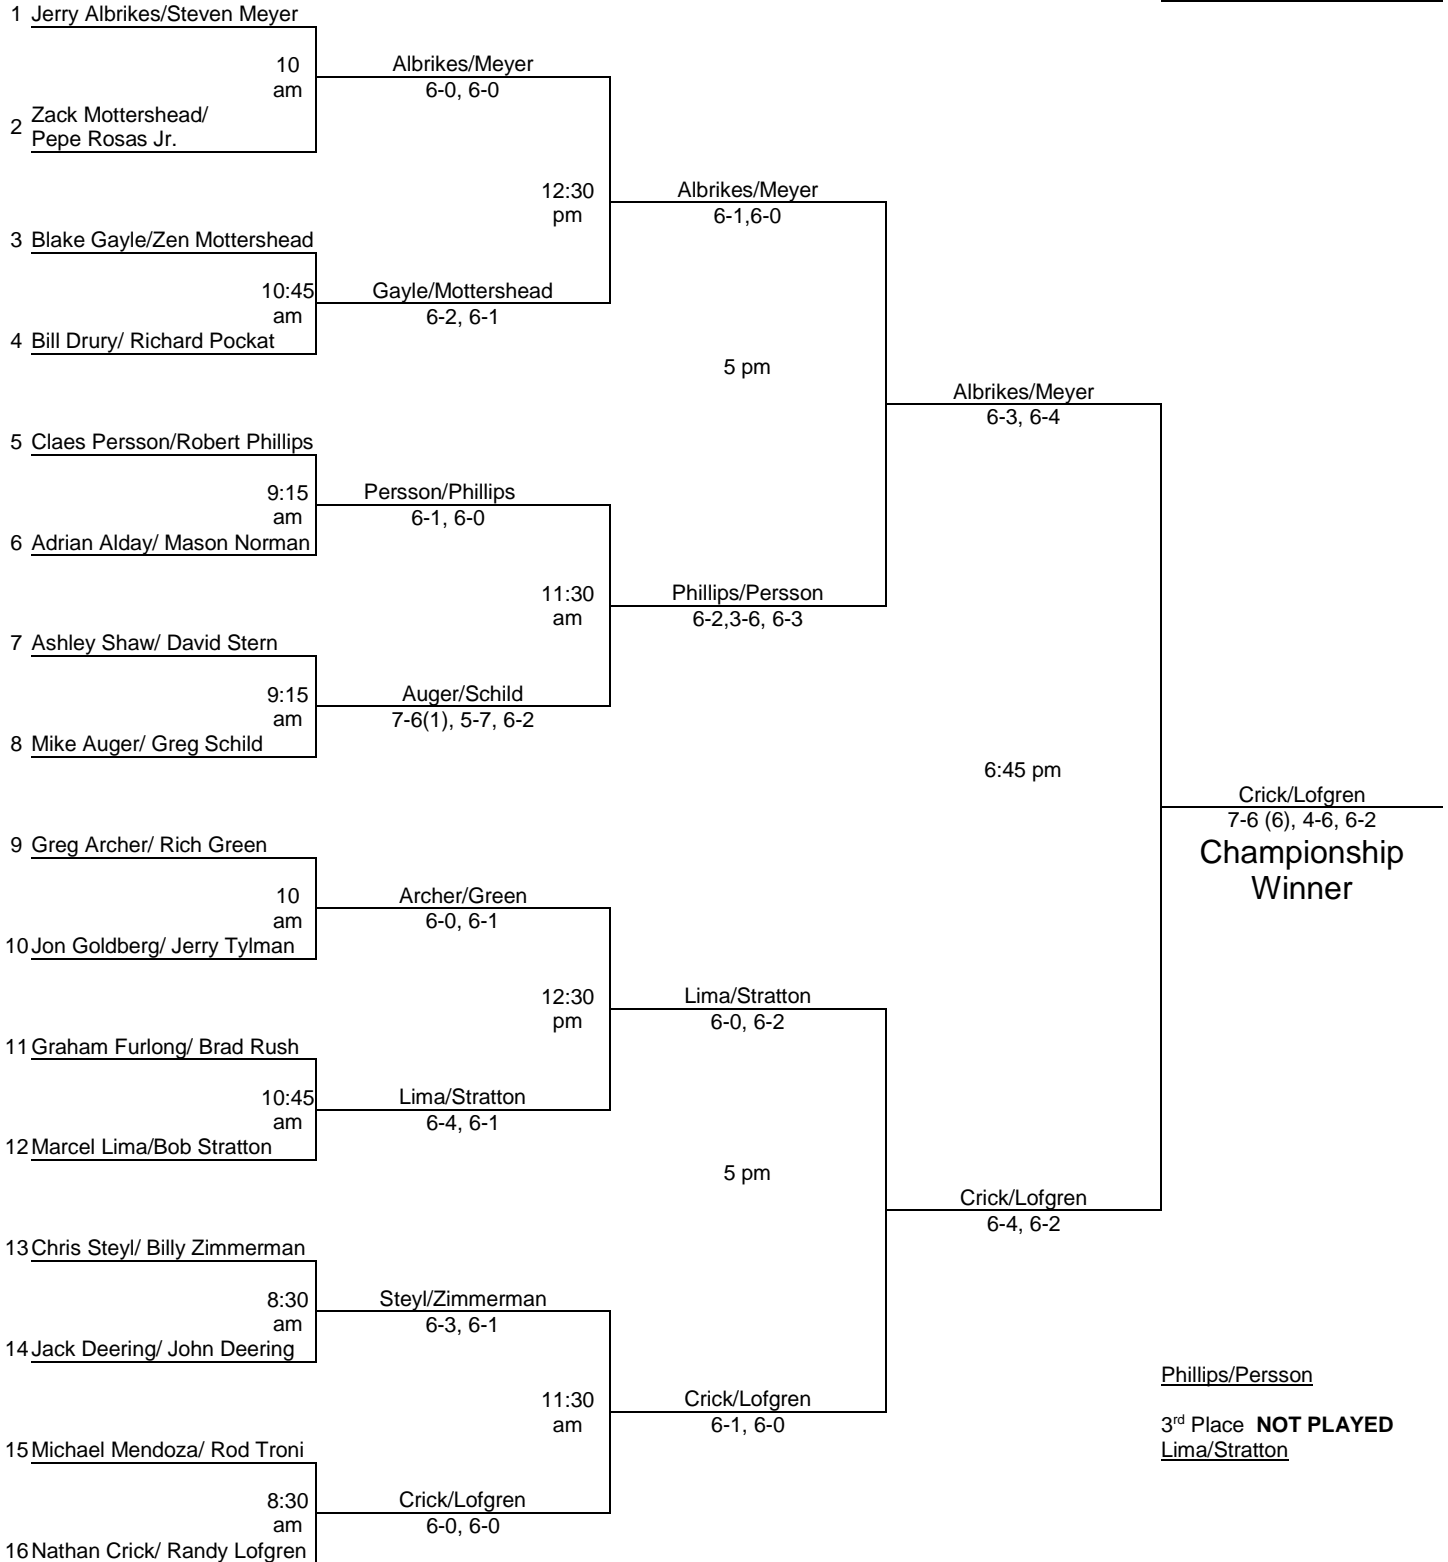

Tournament: **Olde Providence Paddle Classic**

Location: **Olde Providence Racquet Club**

Date- **Dec.13, 2014**

Main Draw

Seeded Teams

1. Albrikes/Meyer
2. Crick/Lofgren

Tournament: **Olde Providence Paddle Classic**

Location: **Olde Providence Racquet Club**

Date- **Dec.13, 2014**

Consolation

Consolation Reprive

Quarter Reprive