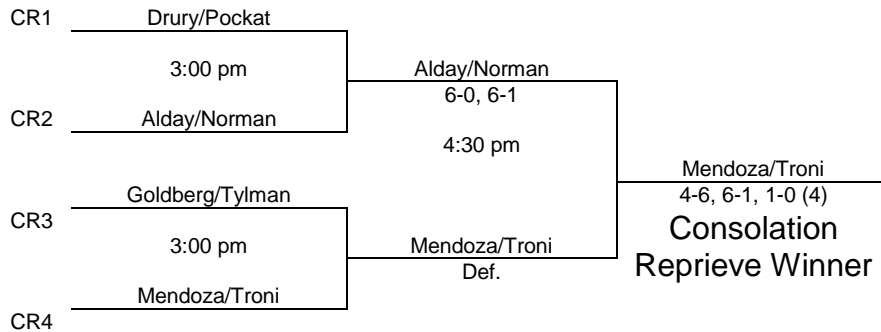

Location: **Olde Providence Racquet Club**

Date- **Dec.13, 2014**

Consolation

Consolation Reprive

Quarter Reprive