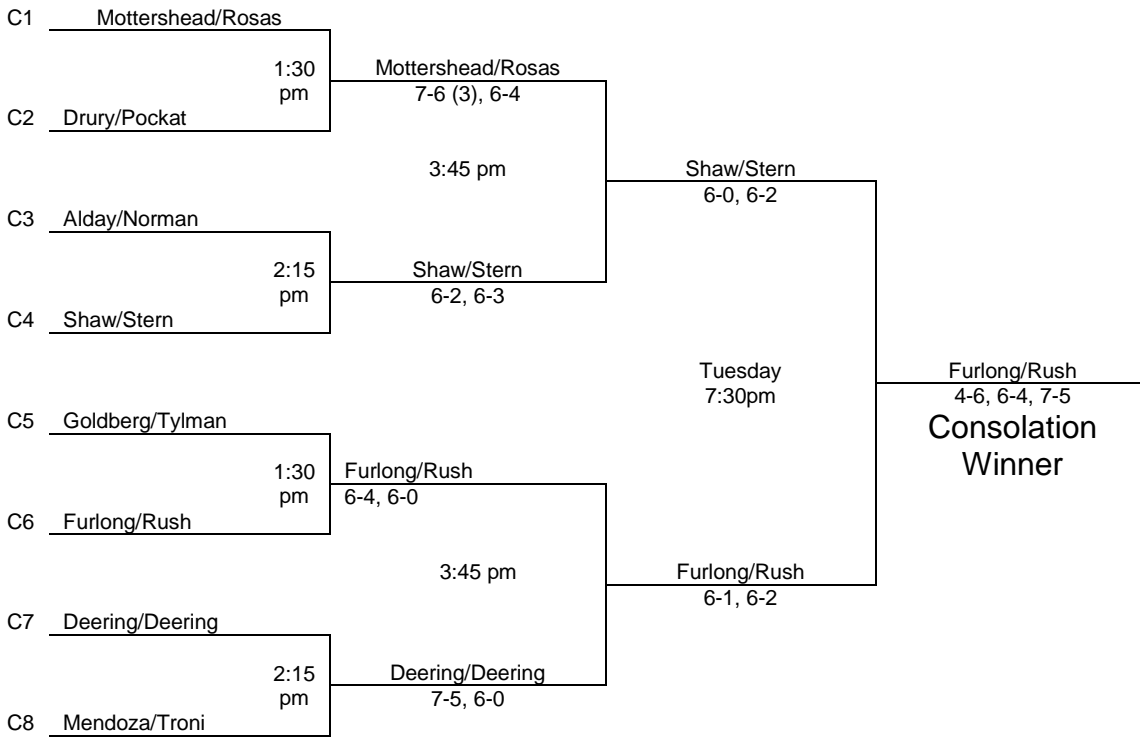

Tournament: **Olde Providence Paddle Classic**

Location: **Olde Providence Racquet Club**

Date- **Dec.13, 2014**

Main Draw

Seeded Teams

1. Albrikes/Meyer
2. Crick/Lofgren

Tournament: **Olde Providence Paddle Classic**

Location: **Olde Providence Racquet Club**

Date- **Dec.13, 2014**

Consolation

Consolation Reprive

Quarter Reprive