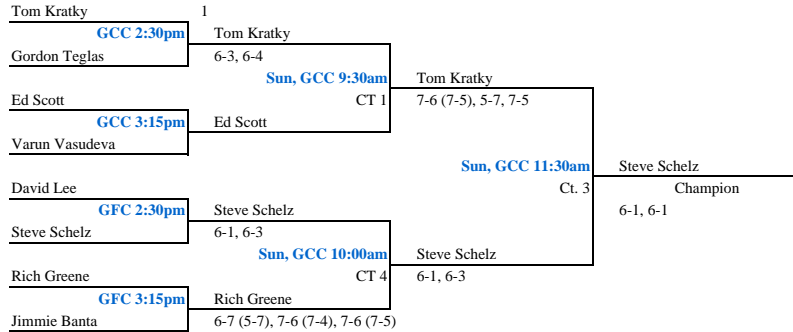

2009 Eastern States Singles

MAIN DRAW

2009 Eastern States Singles

CONSOLATION

CHAMPIONSHIP REPRIEVE

QUARTERFLASH

CONSOLATION REPRIEVE