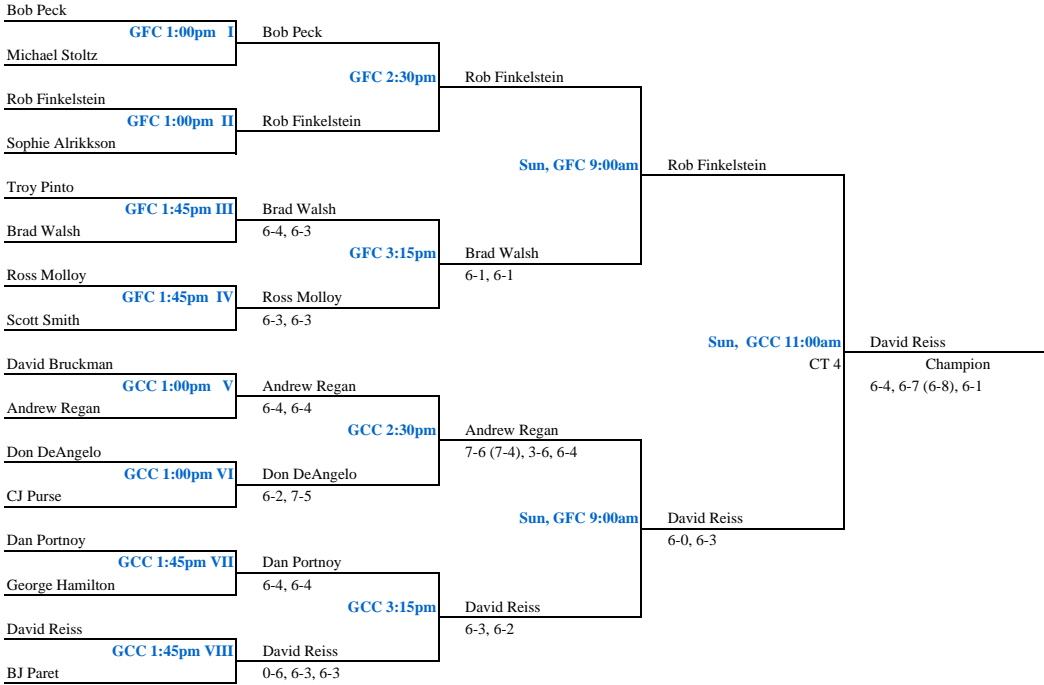

2009 Eastern States Singles

MAIN DRAW

2009 Eastern States Singles

CONSOLATION

CHAMPIONSHIP REPRIEVE

QUARTERFLASH

CONSOLATION REPRIEVE