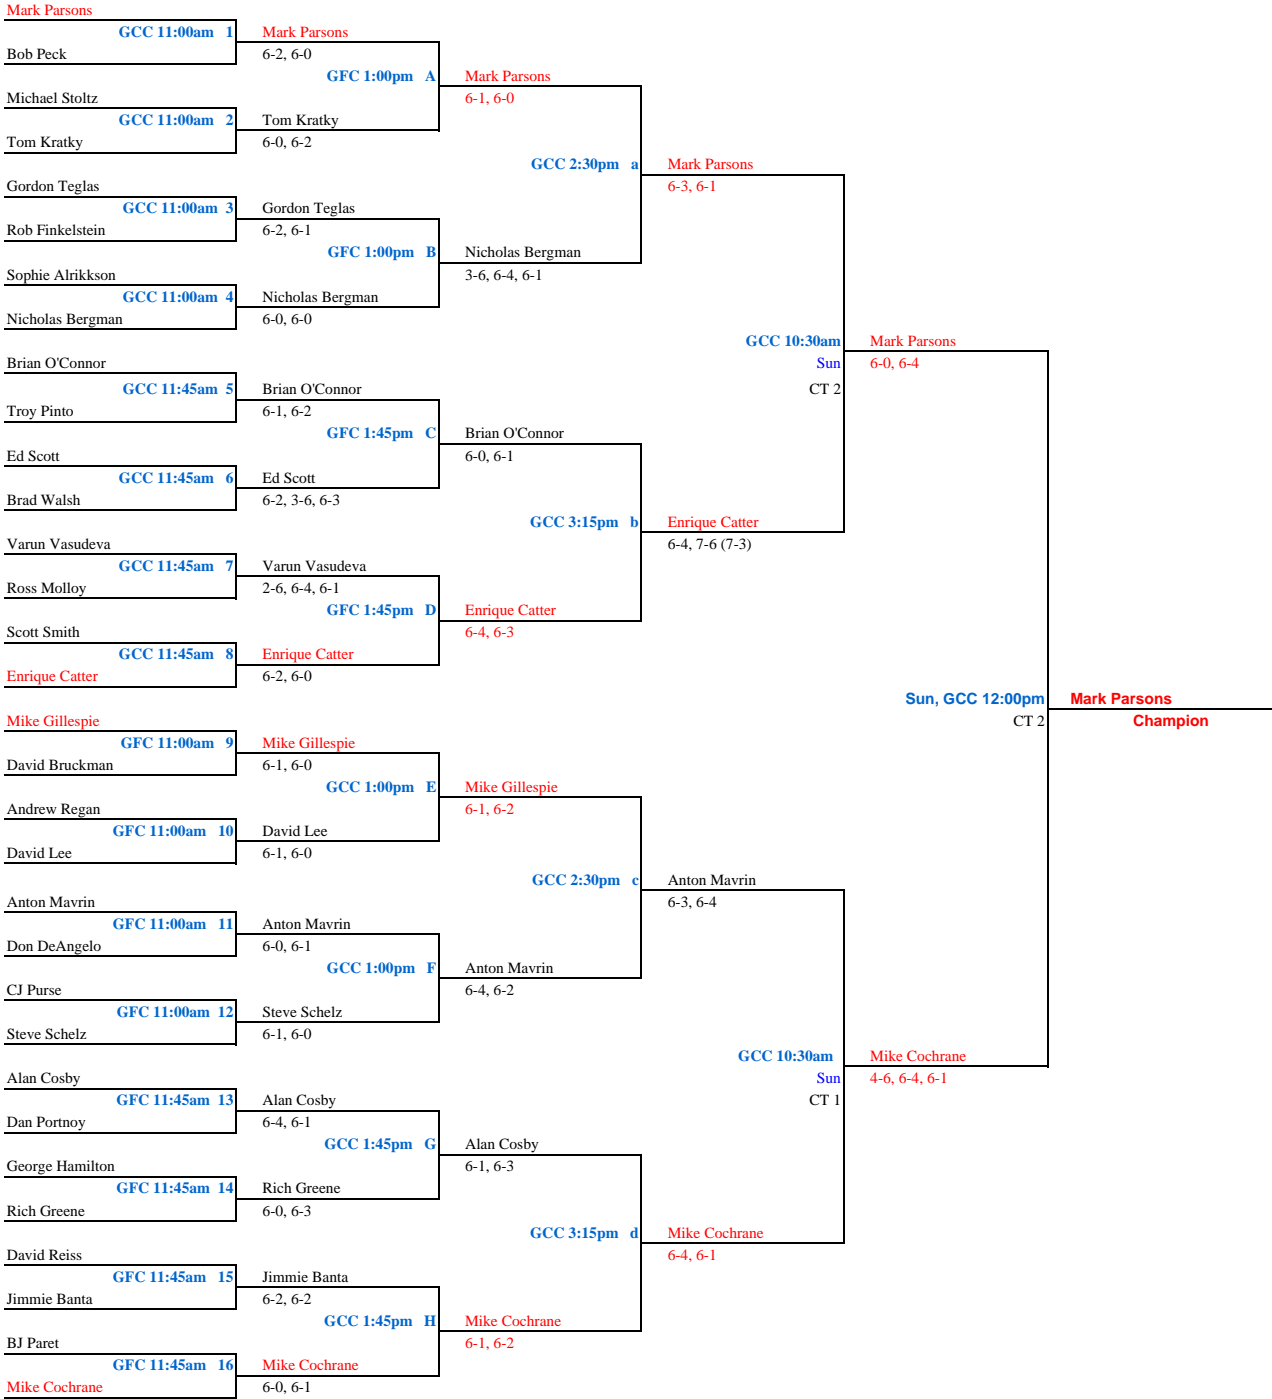

2009 Eastern States Singles

MAIN DRAW

2009 Eastern States Singles

CONSOLATION

CHAMPIONSHIP REPRIEVE

QUARTERFLASH

CONSOLATION REPRIEVE