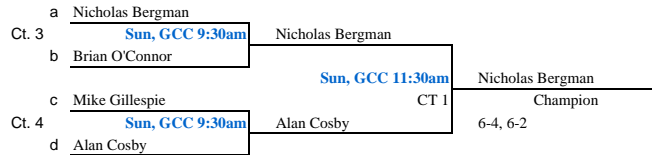

2009 Eastern States Singles

MAIN DRAW

2009 Eastern States Singles

CONSOLATION

CHAMPIONSHIP REPRIEVE

QUARTERFLASH

CONSOLATION REPRIEVE