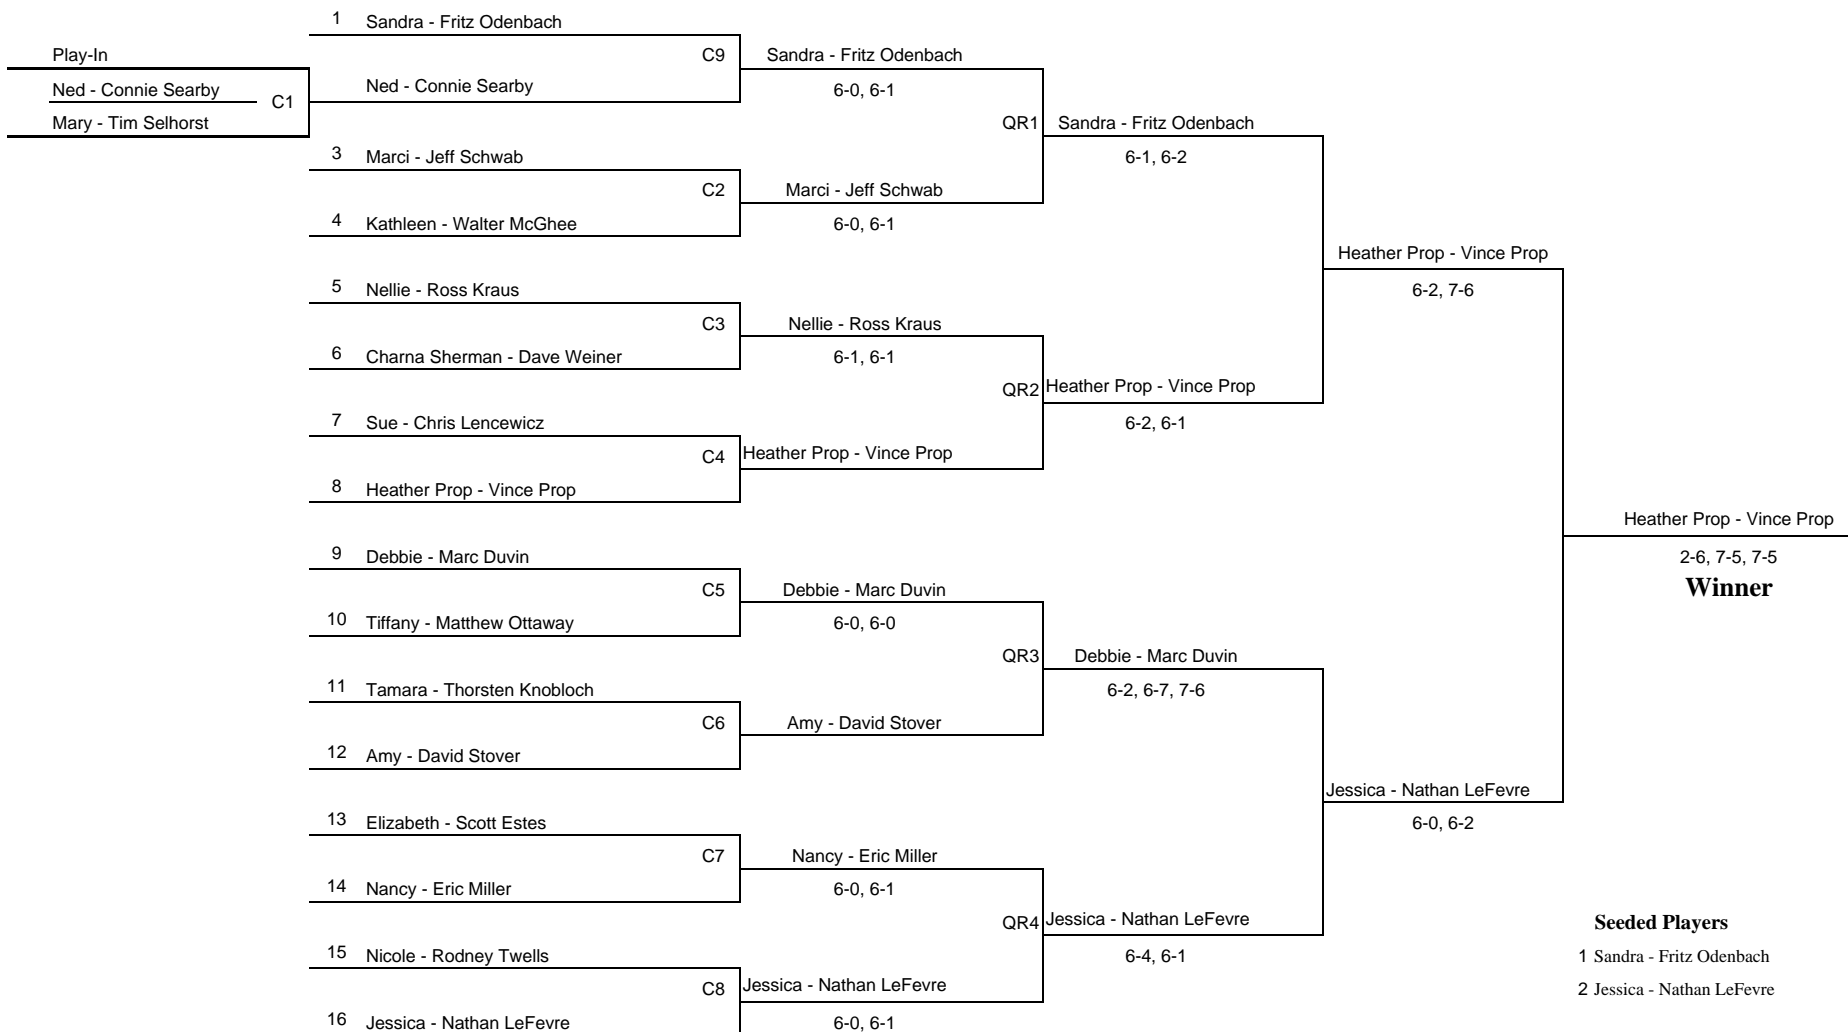

2010 APTA HUSBAND/WIFE NATIONAL CHAMPIONSHIP

Cleveland, Ohio

Main Draw

- Seeded Players**
- 1 Sandra - Fritz Odenbach
 - 2 Jessica - Nathan LeFevre

2010 APTA HUSBAND/WIFE NATIONAL CHAMPIONSHIP

Cleveland, Ohio

Consolation

Consolation Reprieve

2010 APTA HUSBAND/WIFE NATIONAL CHAMPIONSHIP
Cleveland, Ohio

Quarter Reprive

QR1 Marci - Jeff Schwab	Nellie - Ross Kraus	
QR2 Nellie - Ross Kraus	6-1, 7-5	Nellie - Ross Kraus
QR3 Amy - David Stover	Nancy - Eric Miller	7-6, 3-6, 6-2
QR4 Nancy - Eric Miller	6-2, 6-1	