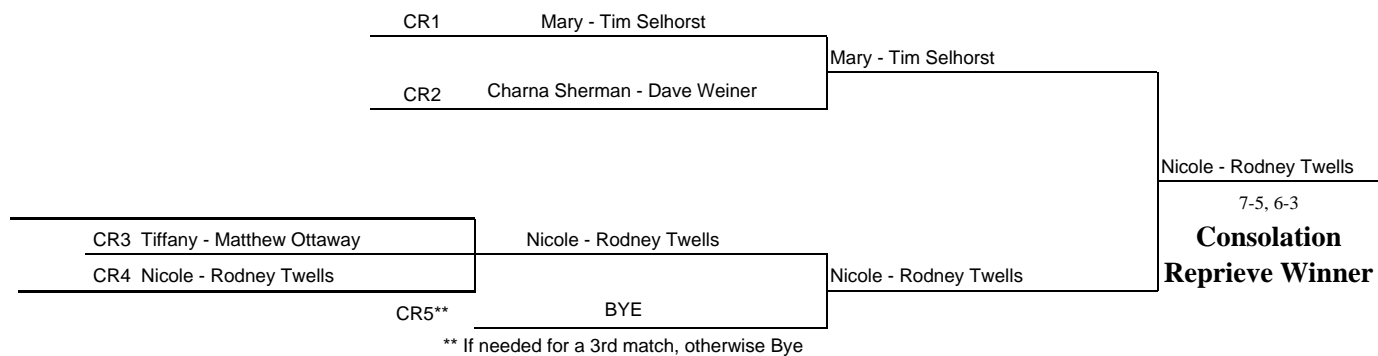

Consolation Reprieve