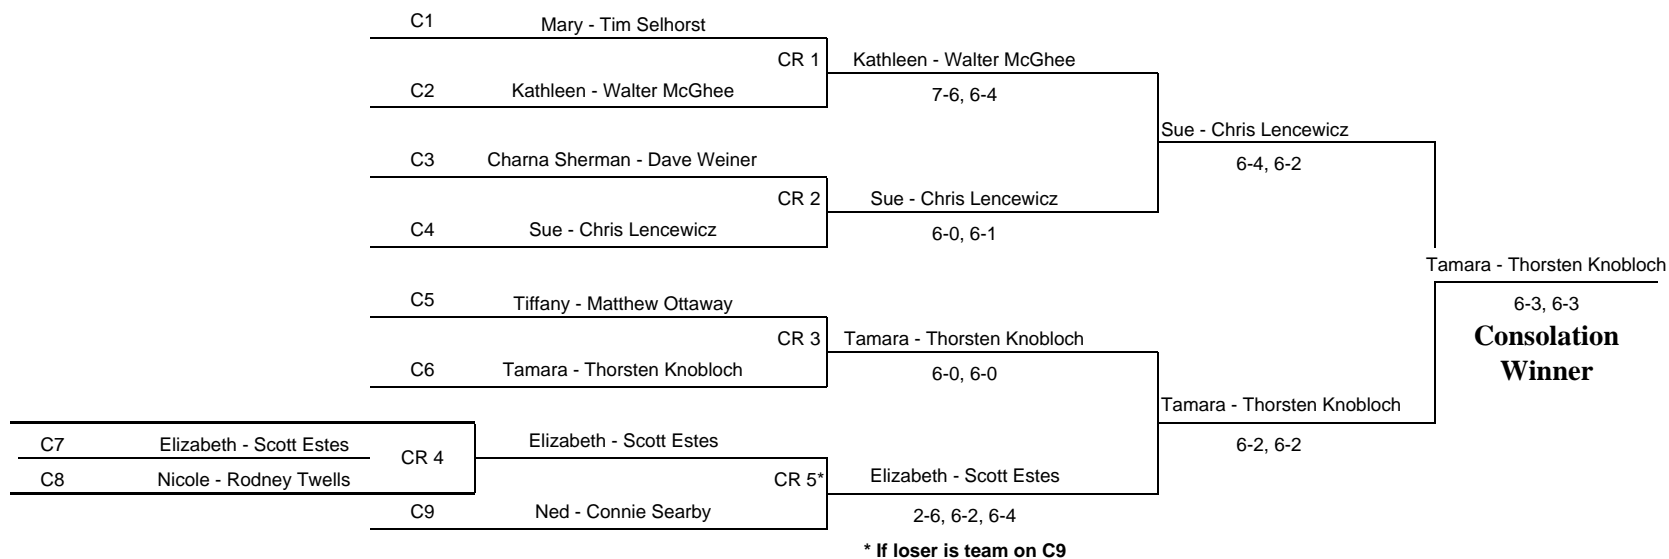

2010 APTA HUSBAND/WIFE NATIONAL CHAMPIONSHIP

Cleveland, Ohio

Main Draw

- Seeded Players**
- 1 Sandra - Fritz Odenbach
 - 2 Jessica - Nathan LeFevre

2010 APTA HUSBAND/WIFE NATIONAL CHAMPIONSHIP

Cleveland, Ohio

Consolation

Consolation Reprieve

2010 APTA HUSBAND/WIFE NATIONAL CHAMPIONSHIP
Cleveland, Ohio

Quarter Reprive

QR1 Marci - Jeff Schwab	Nellie - Ross Kraus	
QR2 Nellie - Ross Kraus	6-1, 7-5	Nellie - Ross Kraus
QR3 Amy - David Stover	Nancy - Eric Miller	7-6, 3-6, 6-2
QR4 Nancy - Eric Miller	6-2, 6-1	