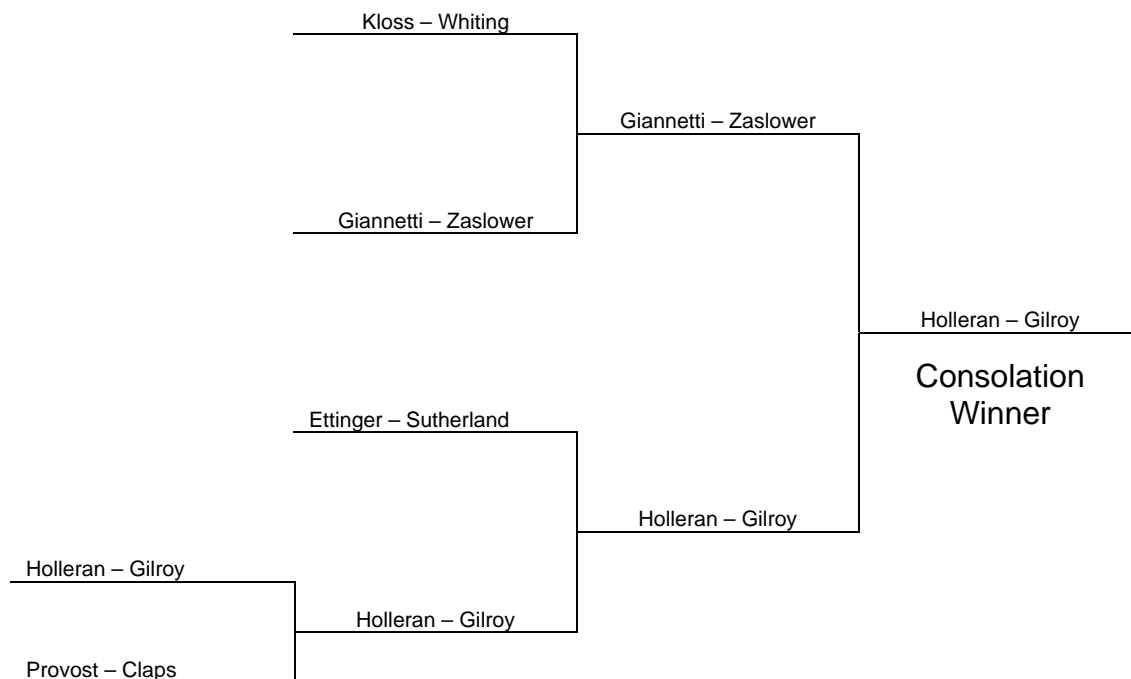

2010 APTA Men's 45+ Nationals

Main Draw

Seeded Teams

1. Pierce – Power
2. Shehadi – Gartner

2010 APTA Men's 45+ Nationals

Consolation

Last Chance

Reprieve