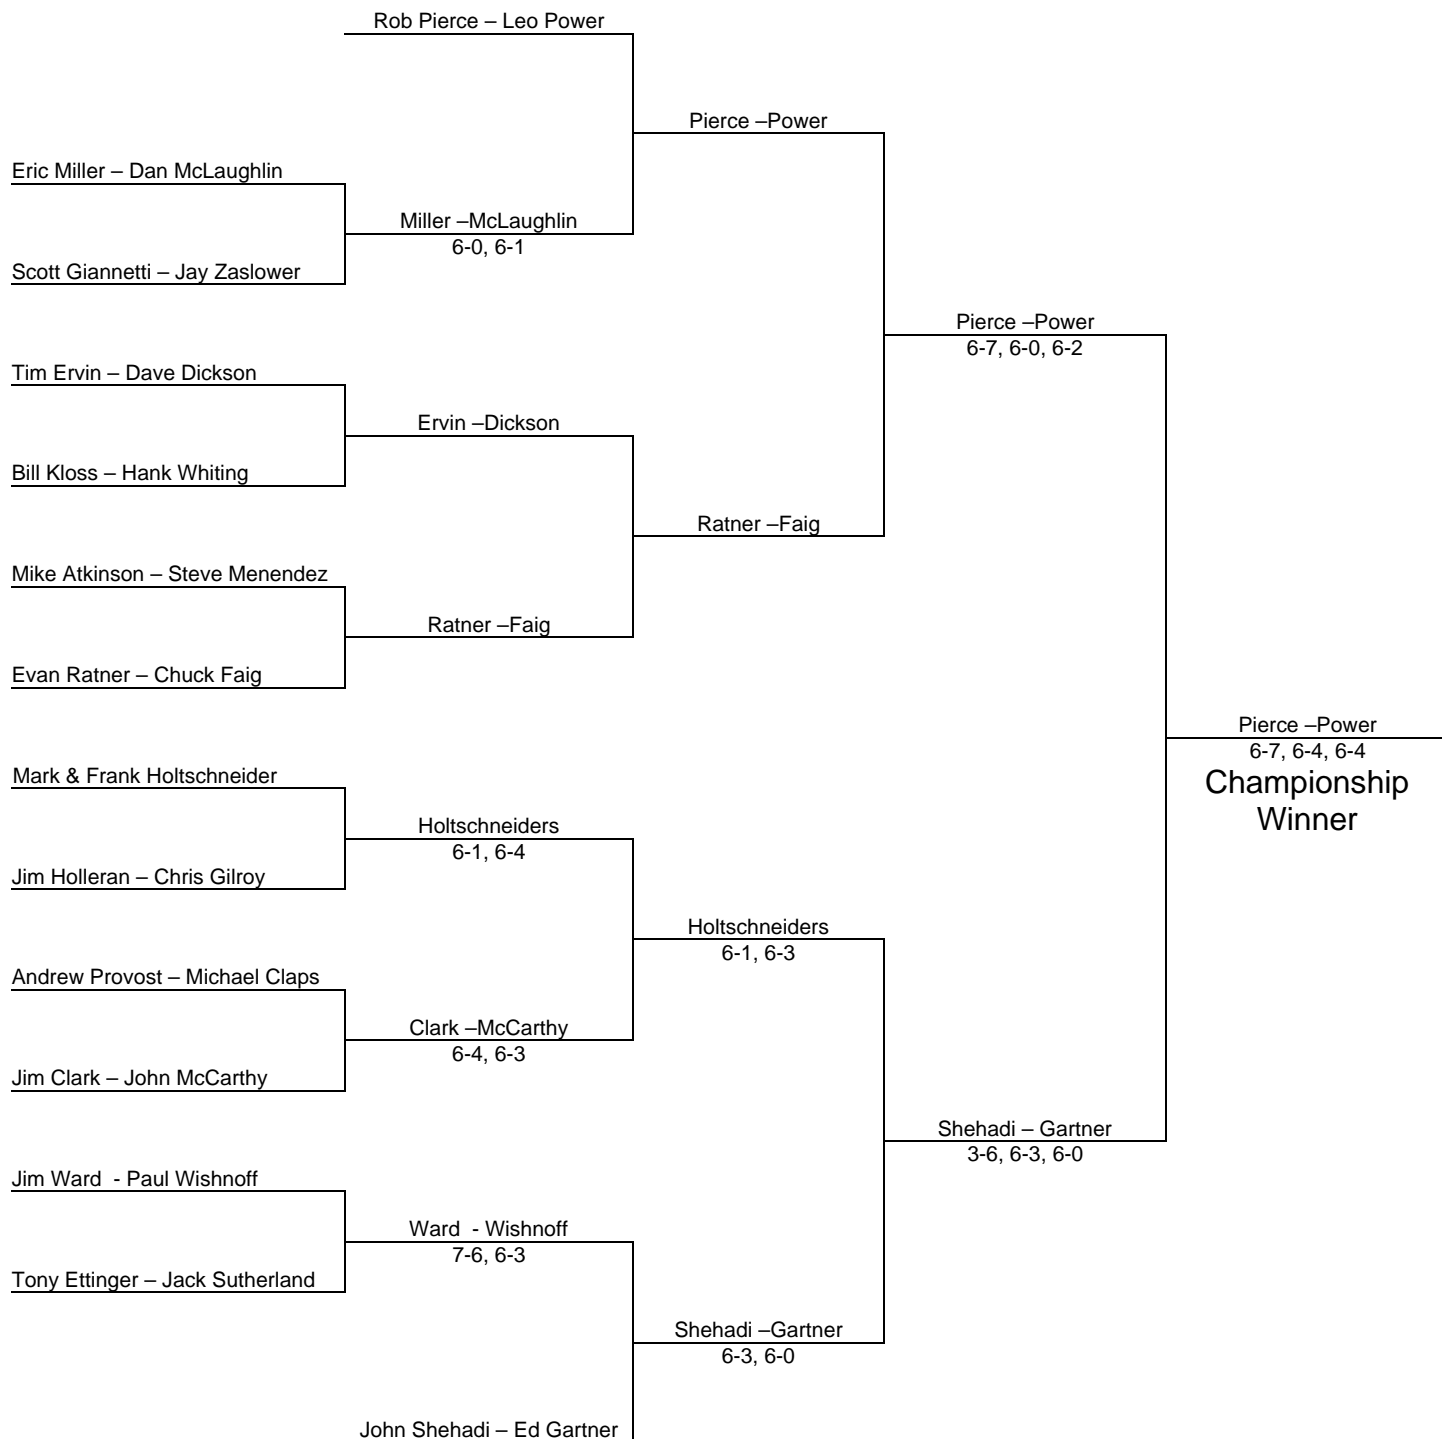

2010 APTA Men's 45+ Nationals

Main Draw

Seeded Teams

1. Pierce – Power
2. Shehadi – Gartner

2010 APTA Men's 45+ Nationals

Consolation

Last Chance

Reprieve