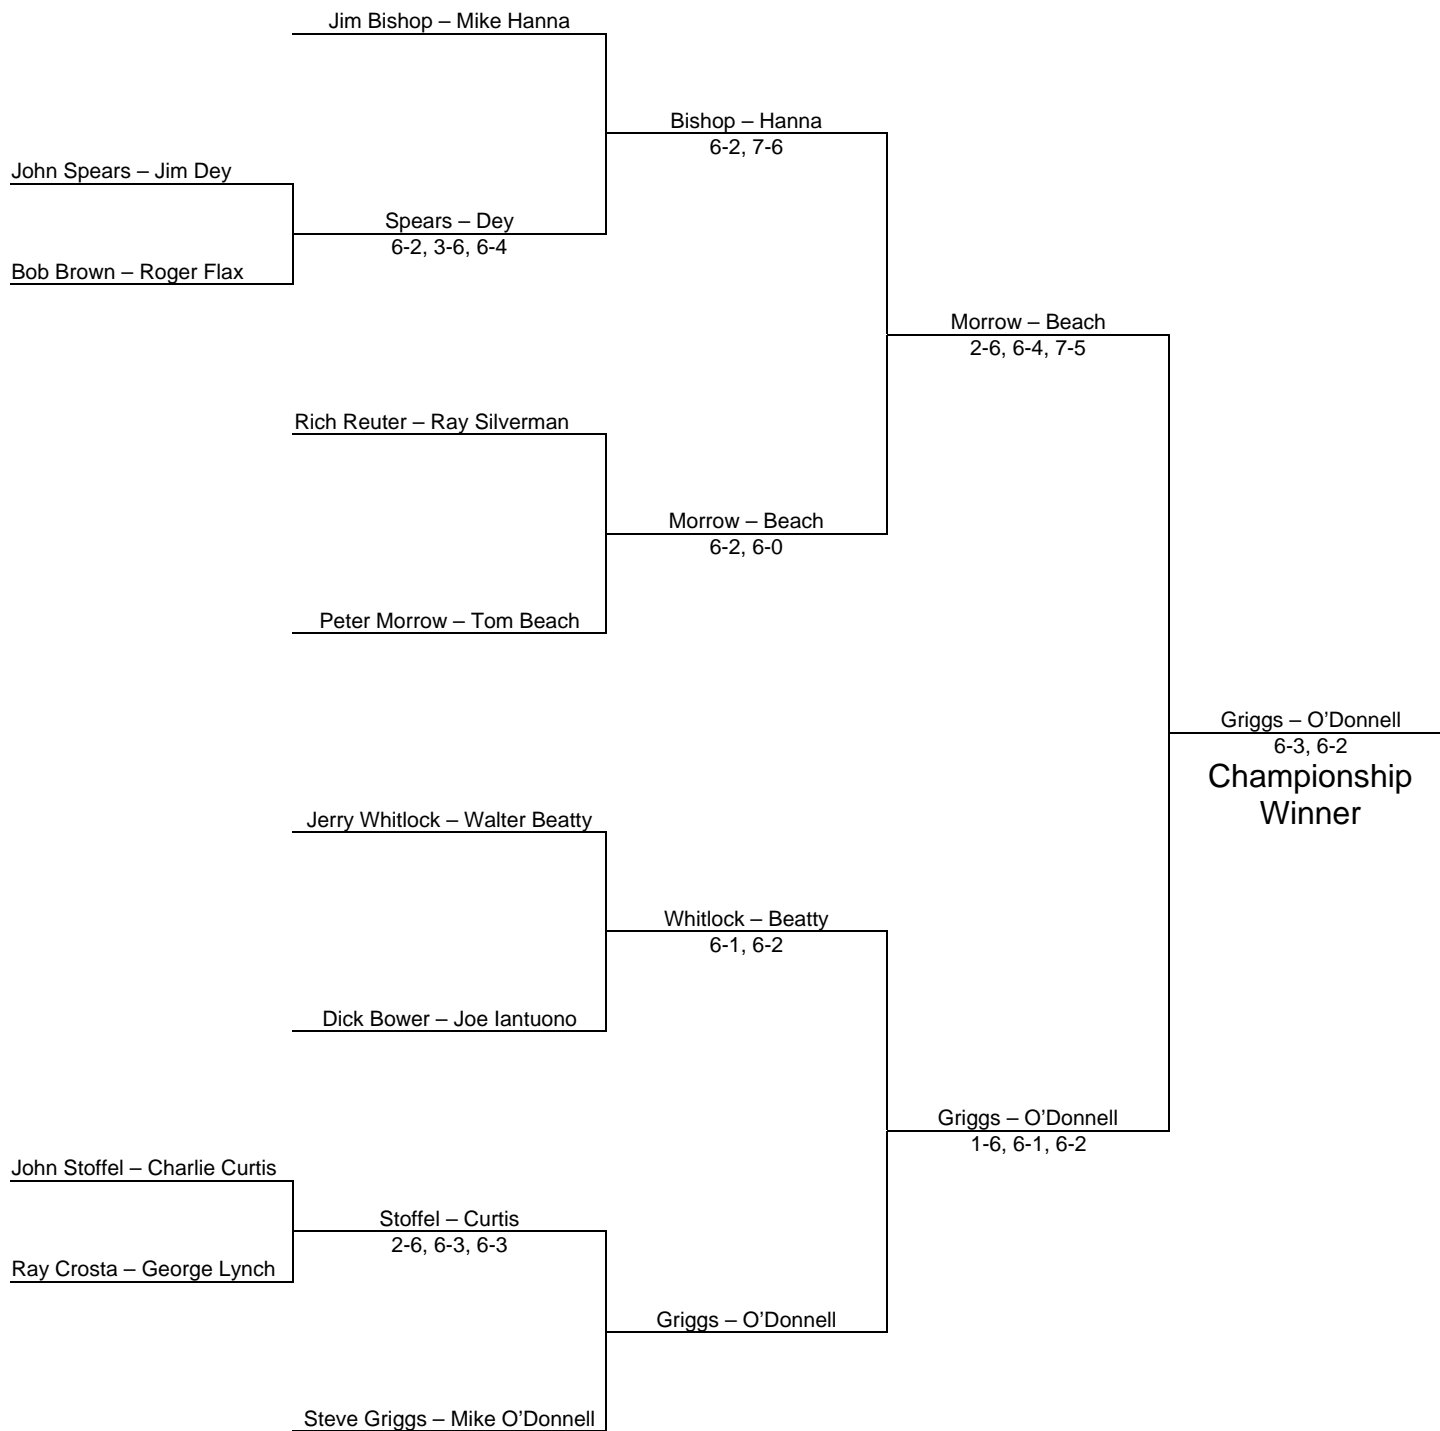

2010 APTA Men's 65+ Nationals

Main Draw

Seeded Teams

1. Bishop – Hanna
2. Griggs – O'Donnell

Consolation