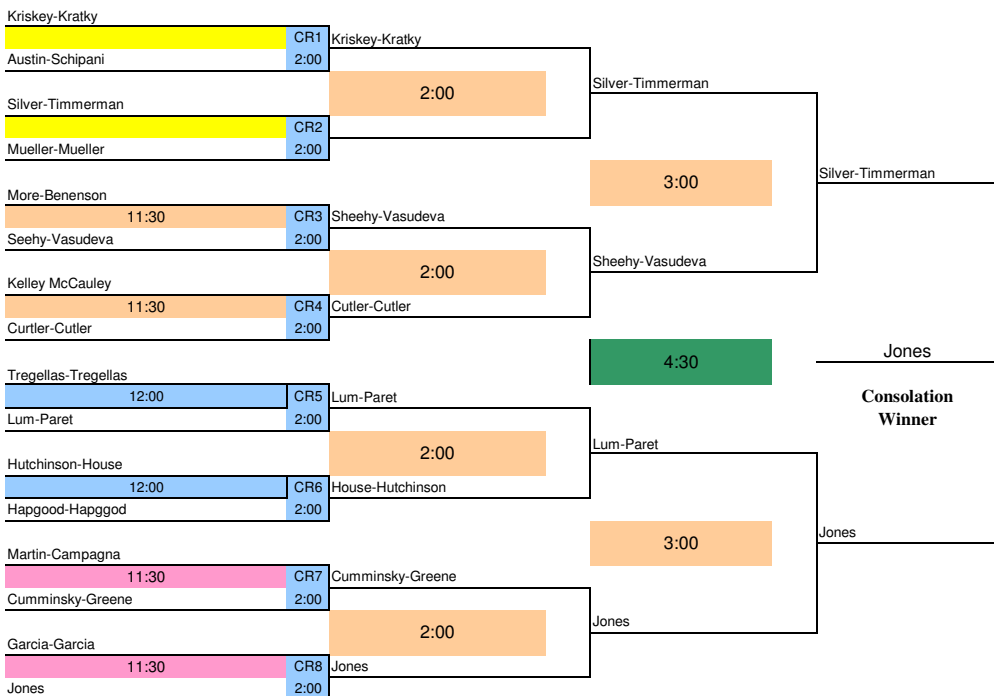

10:30	C13	Schelz-Schelz	
Martin-van Rensberg	11:30		
11:30			16R7
Cumminsky-Greene			2:00
10:30	C14	Schelz-Schelz	
Guthrie-Lipinsky	11:30		

10:30	C15	Shea-Arraya	
James-Pinto			
Garcia-Garcia	11:30	63 16 76	
11:30			16R8
Jones-Jones			2:00
10:30	C16	Shea-Arraya	
Shea-Arraya	11:30	61 60	

Tournament: CT State Mixed 2010 - Open Draw
Date: Saturday, January 9th, 2010

Please report all scores to: Mike Gillespie or Juan Martinez-Arraya

Locations
WILTON RIDING
NFC
LAKE CLUB
WAVENY
CCNC

Main Draw