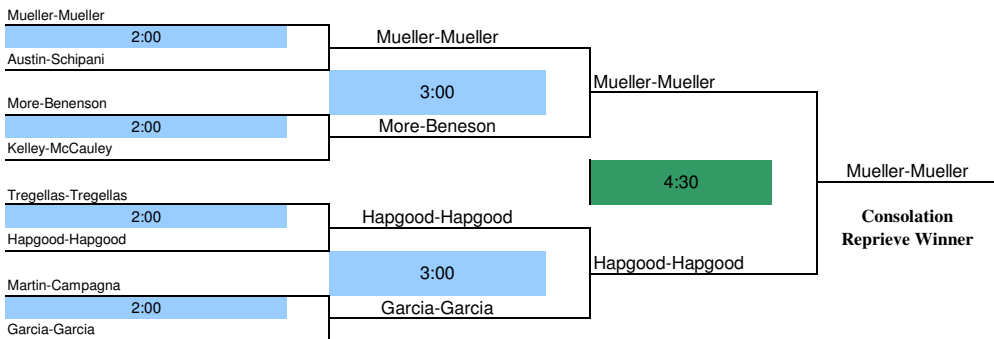

Consolation Reprive