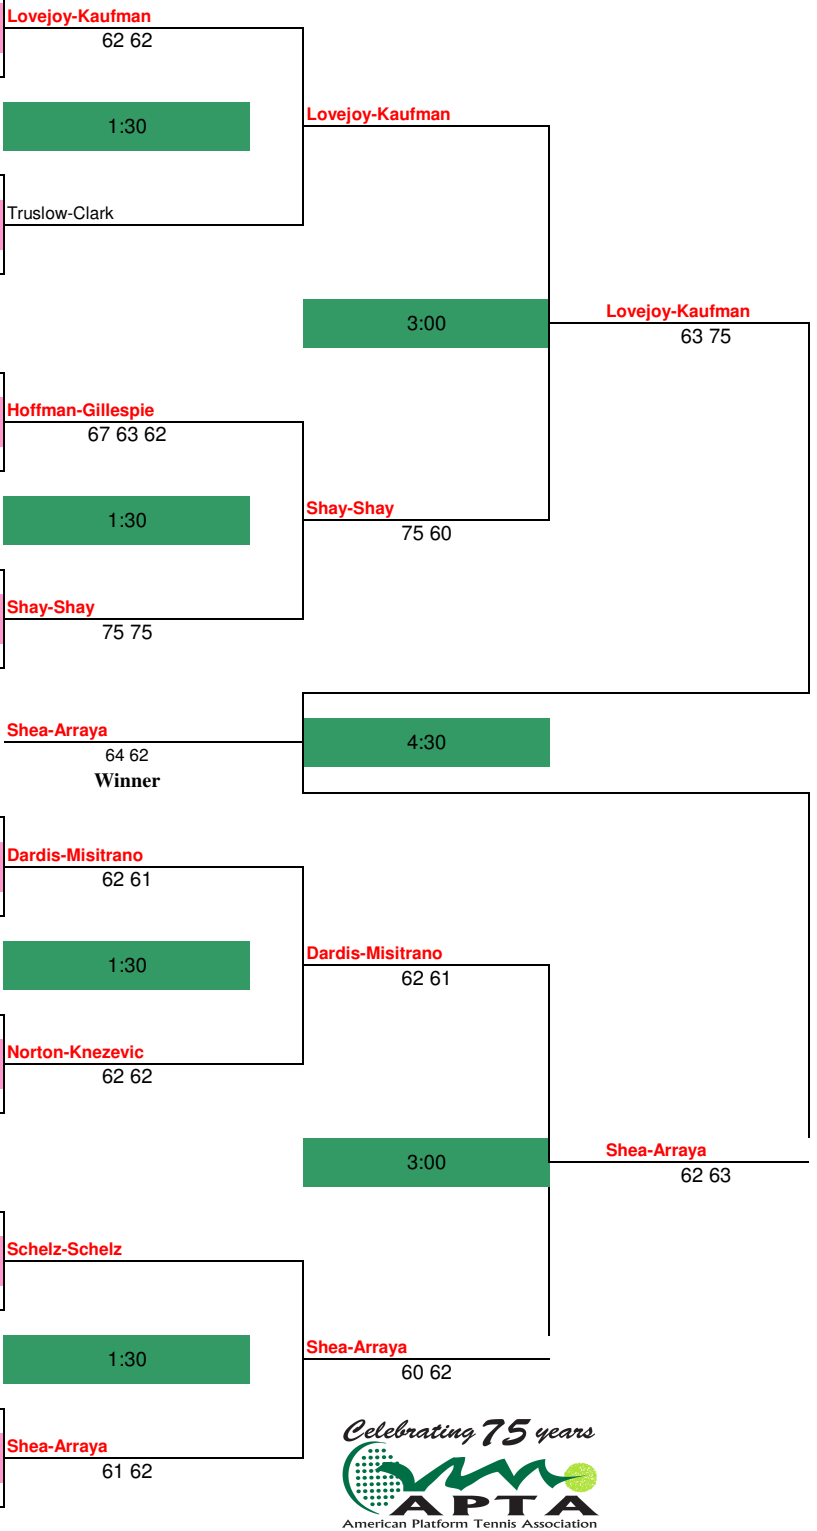

Main Draw

Locations		Seeded Players	
WILTON RIDING	1	Lovejoy-Kaufman	
NCFC	2	Shea-Arraya	
LAKE CLUB	3	Dardis-Misitrano	
WAVENY	4	Shay-Shay	
CCNC	5	Hoffman-Gillespie	
	6	Norton-Knezevic	
	7	Schelz-Schelz	
	8	O'Mahoney-Brennan	

Lovejoy-Kaufman

10:00	C1	Lovejoy-Kaufman	
Austin-Schipani	12:00	62 62	
11:00			16R1
Klafky-Quinn			2:00
10:00	C2	Lovejoy-Kaufman	
Kriskey-Kratky	11:00	62 62	

10:00	C3	Lovejoy-Kaufman	
Silver-Timmerman			
Truslow-Clark	12:00		
11:00			16R2
Mueller-Mueller			2:00
10:00	C4	O'Mahoney-Brennan	
O'Mahoney-Brennan	12:00	62 75	

10:30	C5	Hoffman-Gillespie	
More-Benenson	10:30	61 61	
11:30			16R3
Gibson-Rhazali			2:00
10:30	C6	Hoffman-Gillespie	
Gibson-Rhazali	10:30	67 63 62	

10:30	C7	Hoffman-Gillespie	
McCaughey-Kelly			
Howe-Brasher	10:30		
11:30			16R4
Cutler-Cutler			2:00
10:30	C8	Shay-Shay	
Shay-Shay	11:30	75 75	
11:30			
Shay-Shay		61 60	

11:00	C9	Dardis-Misitrano	
Tregellas-Tregellas	12:00	61 61	
12:00			16R5
Lum-Paret			2:00
11:00	C10	Dardis-Misitrano	
Collins-Kratky	12:00	62 61	

11:00	C11	Dardis-Misitrano	
House-Hutchinson			
Holzer-Manges	12:00		
12:00			16R6
Hapgood-Hapgoog			2:00
11:00	C12	Norton-Knezevic	
Norton-Knezevic	12:00	62 62	

10:30	C13	Schelz-Schelz	
Martin-van Rensberg	11:30		
11:30			16R7
Cumminsky-Greene			2:00
10:30	C14	Schelz-Schelz	
Guthrie-Lipinsky	11:30		

10:30	C15	Shea-Arraya	
James-Pinto			
Garcia-Garcia	11:30	63 16 76	
11:30			16R8
Jones-Jones			2:00
10:30	C16	Shea-Arraya	
Shea-Arraya	11:30	61 60