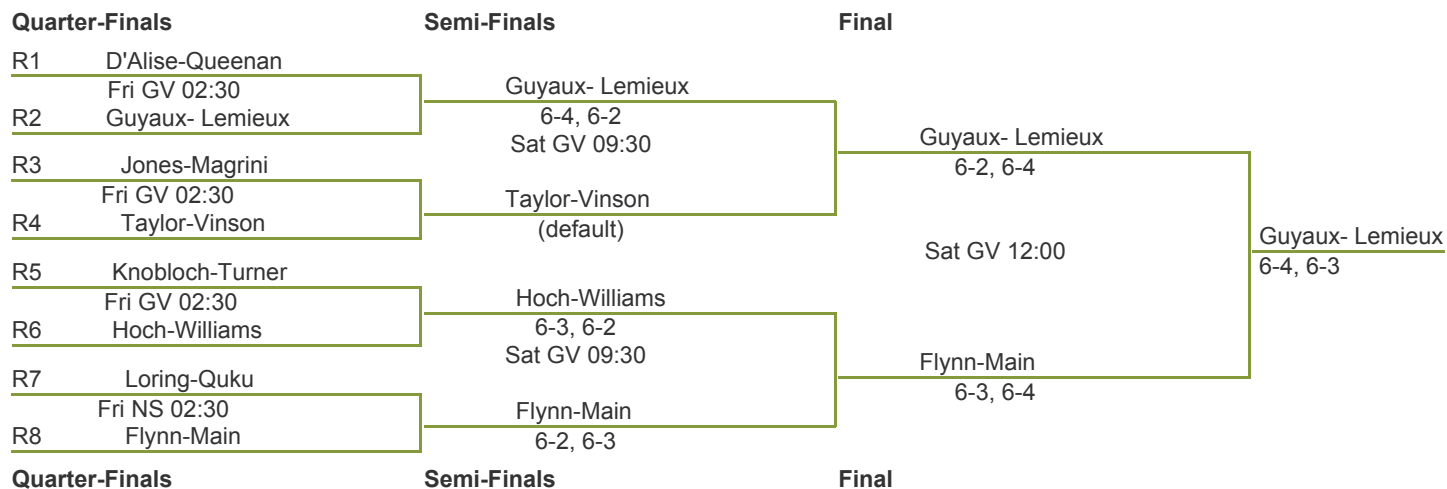

2010 Chicago Platform Tennis Charities
Friday - Sunday, November 5-7, 2010
Sponsored by the American Platform Tennis Association
Women's Open - 16 Reprive

Contact the APTA at (888) 744-9490 or apta@platformtennis.org
Copyright (c) 2010 Hubbard Woods Software, Inc. All rights reserved.