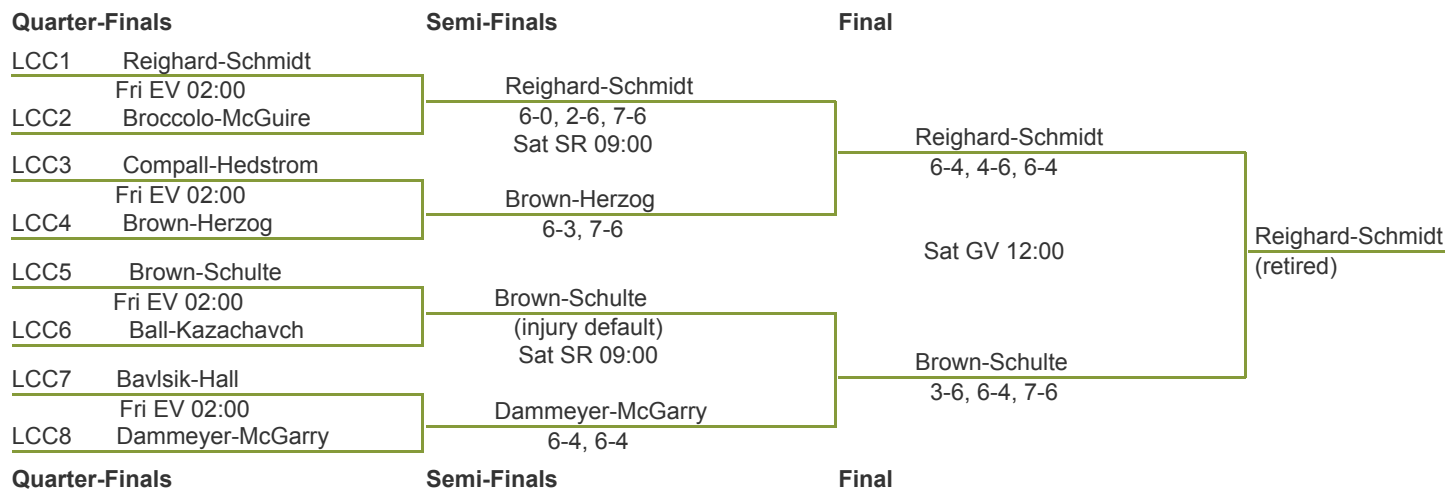

2010 Chicago Platform Tennis Charities
Friday - Sunday, November 5-7, 2010
Sponsored by the American Platform Tennis Association
Women's Open - Last Chance 2nd Round

Contact the APTA at (888) 744-9490 or apta@platformtennis.org
Copyright (c) 2010 Hubbard Woods Software, Inc. All rights reserved.