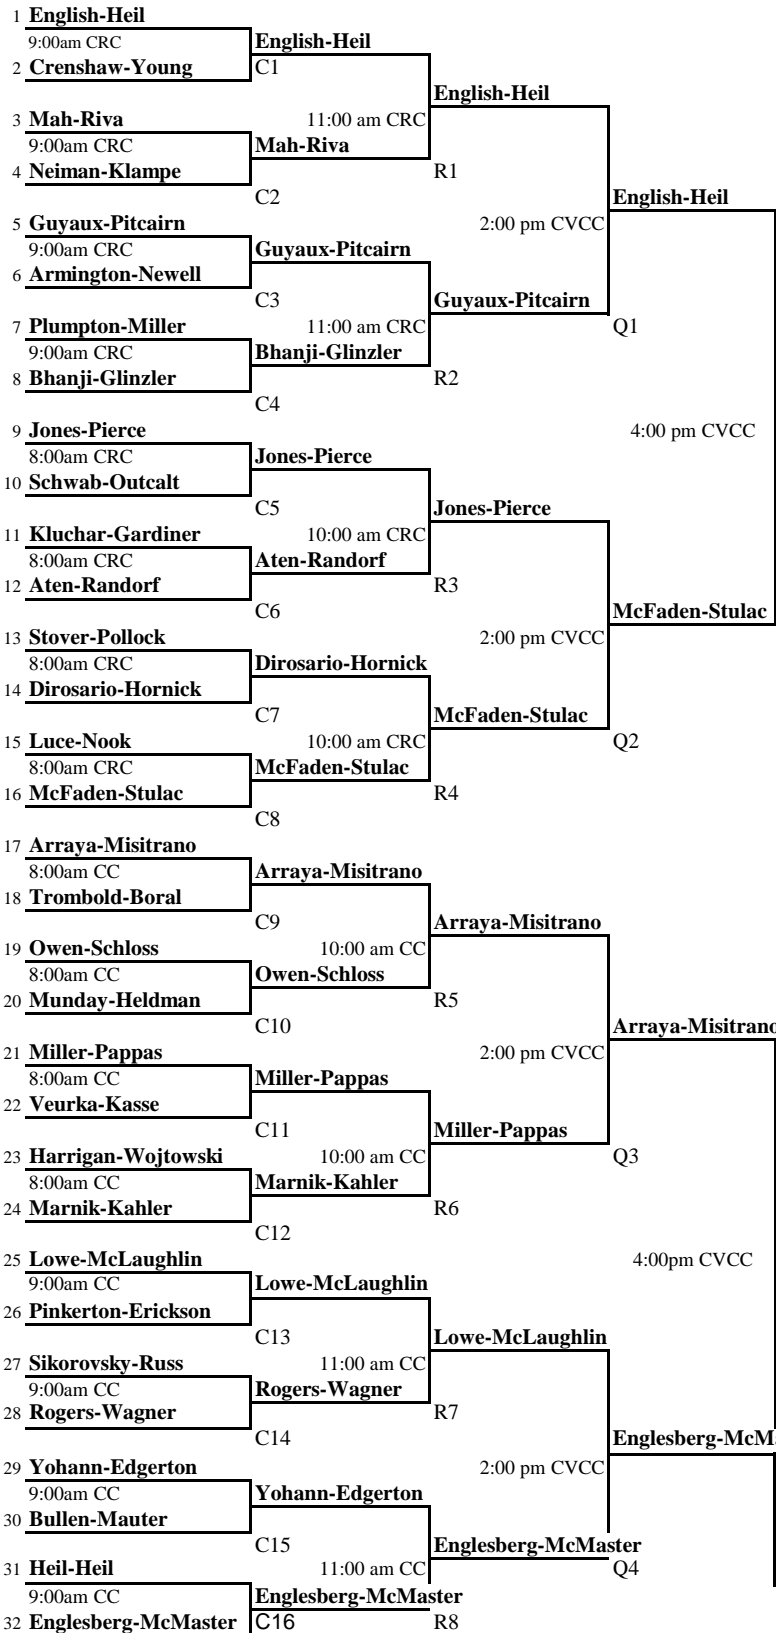

2010 GCPTA Cleveland Masters - Men's Open - APTA NR & PCQ
November 13-14, 2010

Main Draw

Seeds:

1. English - Heil
2. Englesberg-McMaster
3. Arraya-Misitrano
4. McFaden-Stulac

CC = Country Club
 CRC = Cleveland Racquet Club
 CVCC = Chagin Valley Cntry Club

English-Heil

McFaden-Stulac

Arraya-Misitrano

Arraya-Misitrano

Arraya-Misitrano

Englesberg-McMaster

Arraya-Misitrano 1st Place
 4-6, 6-1, 6-4

T. G. I. F.
Burgers & Beer 5:30 - 8pm at CRC
APTA Exhibition 7-8pm at CRC