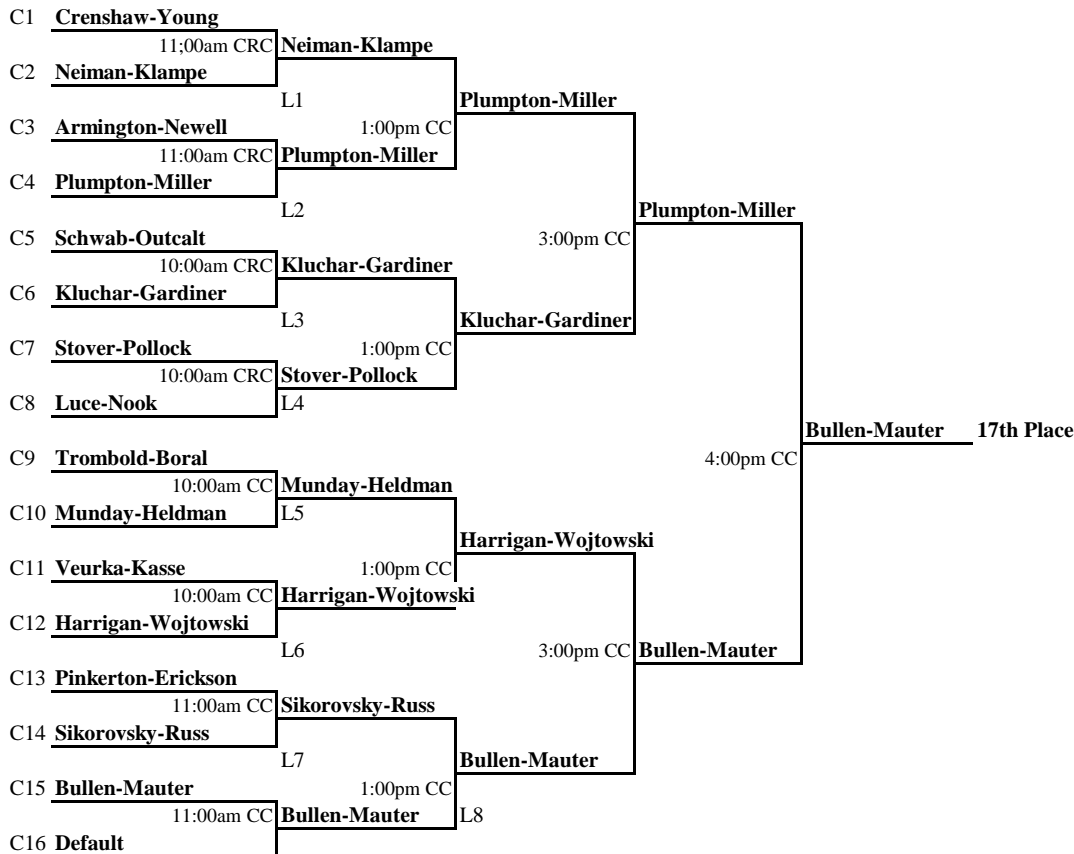

2010 GCPTA Cleveland Masters - Men's Open - APTA NR & PCQ
November 13-14, 2010

Main Draw

Seeds:

1. English - Heil
2. Englesberg-McMaster
3. Arraya-Misitrano
4. McFaden-Stulac

CC = Country Club
 CRC = Cleveland Racquet Club
 CVCC = Chagin Valley Cntry Club

English-Heil

McFaden-Stulac

Arraya-Misitrano

Arraya-Misitrano

Arraya-Misitrano

Englesberg-McMaster

Arraya-Misitrano 1st Place
 4-6, 6-1, 6-4

T. G. I. F.
Burgers & Beer 5:30 - 8pm at CRC
APTA Exhibition 7-8pm at CRC

	Come as you are Paddle Party in the CVCC Hut 2pm - 7pm SATURDAY	
--	--	---

2010 GCPTA Cleveland Masters - Men's Open - APTA NR & PCQ
November 13-14, 2010

Consolation

Consolation-Reprieve (Last Chance)

CC = Country Club
 CRC = Cleveland Racquet Club
 CVCC = Chagin Valley Cntry Club