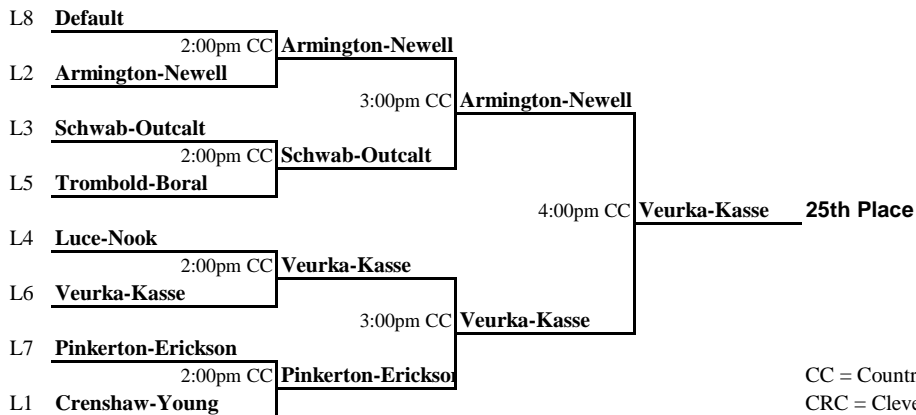

2010 GCPTA Cleveland Masters - Men's Open - APTA NR & PCQ
November 13-14, 2010

Main Draw

Seeds:

1. English - Heil
2. Englesberg-McMaster
3. Arraya-Misitrano
4. McFaden-Stulac

CC = Country Club
 CRC = Cleveland Racquet Club
 CVCC = Chagin Valley Cntry Club

English-Heil

McFaden-Stulac

Arraya-Misitrano

Arraya-Misitrano

Arraya-Misitrano

Englesberg-McMaster

Arraya-Misitrano 1st Place
 4-6, 6-1, 6-4

T. G. I. F.
Burgers & Beer 5:30 - 8pm at CRC
APTA Exhibition 7-8pm at CRC

	Come as you are Paddle Party in the CVCC Hut 2pm - 7pm SATURDAY	
--	--	---

2010 GCPTA Cleveland Masters - Men's Open - APTA NR & PCQ
November 13-14, 2010

Consolation

Consolation-Reprieve (Last Chance)

CC = Country Club
 CRC = Cleveland Racquet Club
 CVCC = Chagin Valley Cntry Club