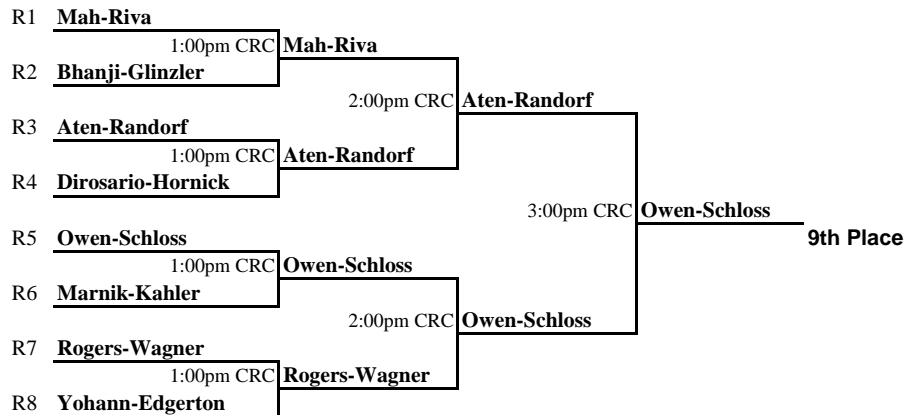

2010 GCPTA Cleveland Masters - Men's Open - APTA NR & PCQ
November 13-14, 2010

Main Draw

Seeds:

1. English - Heil
2. Englesberg-McMaster
3. Arraya-Misitrano
4. McFaden-Stulac

CC = Country Club
 CRC = Cleveland Racquet Club
 CVCC = Chagin Valley Cntry Club

English-Heil

McFaden-Stulac

Arraya-Misitrano

Arraya-Misitrano

Arraya-Misitrano

Englesberg-McMaster

Arraya-Misitrano 1st Place
 4-6, 6-1, 6-4

T. G. I. F.
Burgers & Beer 5:30 - 8pm at CRC
APTA Exhibition 7-8pm at CRC

	Come as you are Paddle Party in the CVCC Hut 2pm - 7pm SATURDAY	
--	--	---

2010 GCPTA Cleveland Masters - Men's Open - APTA NR & PCQ
November 13-14, 2010

Consolation

Consolation-Reprieve (Last Chance)

CC = Country Club
 CRC = Cleveland Racquet Club
 CVCC = Chagin Valley Cntry Club

2010 GCPTA Cleveland Masters - Men's Open - APTA NR & PCQ
November 13-14, 2010

Reprive

Quarter - Reprive

CC = Country Club
 CGC = Canterbury Golf Club
 CRC = Cleveland Racquet Club
 CVCC = Chagin Valley Cntry Club