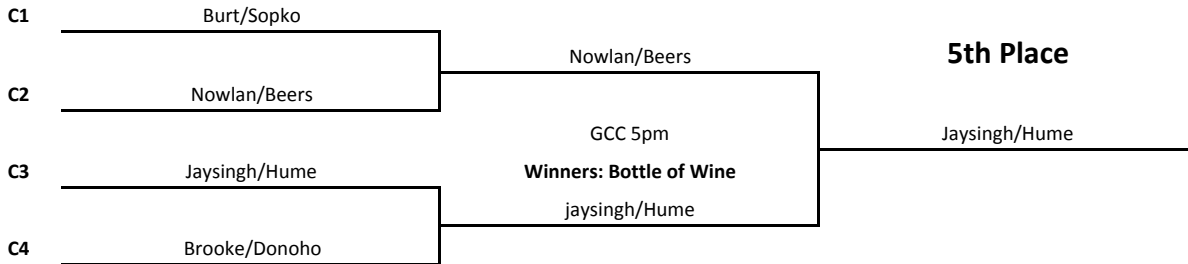

2010 Delaware State Men's PCQ

Thanks to our Draw Guru's : Jeff Lyons, Tim McAvoy, and Fred Gumbinner

2010 Delaware State Men's PCQ

2010 Delaware State Men's PCQ

16's Final Reprieve

Quarters Final Reprieve

Final- Final Reprieve