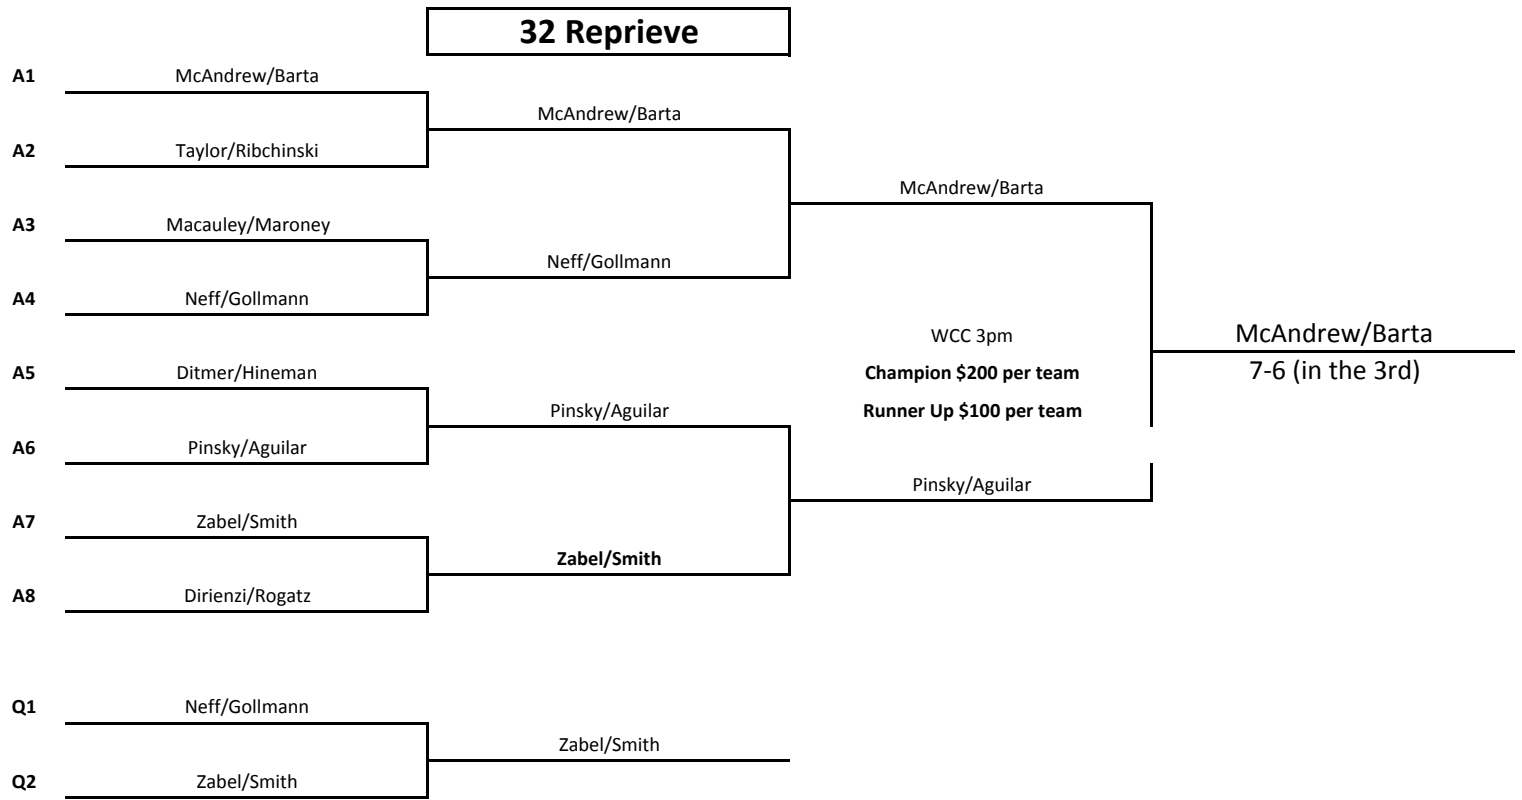

2010 Delaware State Men's PCQ

Thanks to our Draw Guru's : Jeff Lyons, Tim McAvoy, and Fred Gumbinner

2010 Delaware State Men's PCQ

2010 Delaware State Men's PCQ

16's Final Reprieve

Quarters Final Reprieve

Final- Final Reprieve