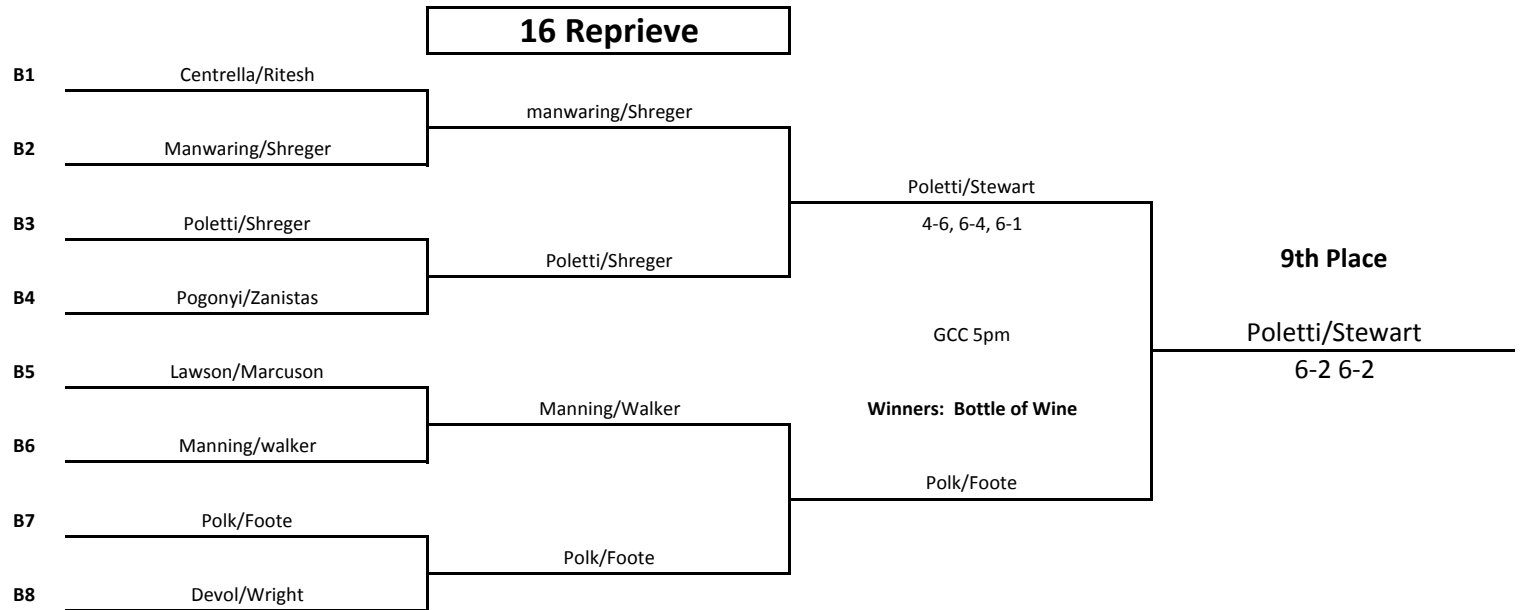

2010 Delaware State Men's PCQ

Thanks to our Draw Guru's : Jeff Lyons, Tim McAvoy, and Fred Gumbinner

2010 Delaware State Men's PCQ

2010 Delaware State Men's PCQ

16's Final Reprieve

Quarters Final Reprieve

Final- Final Reprieve