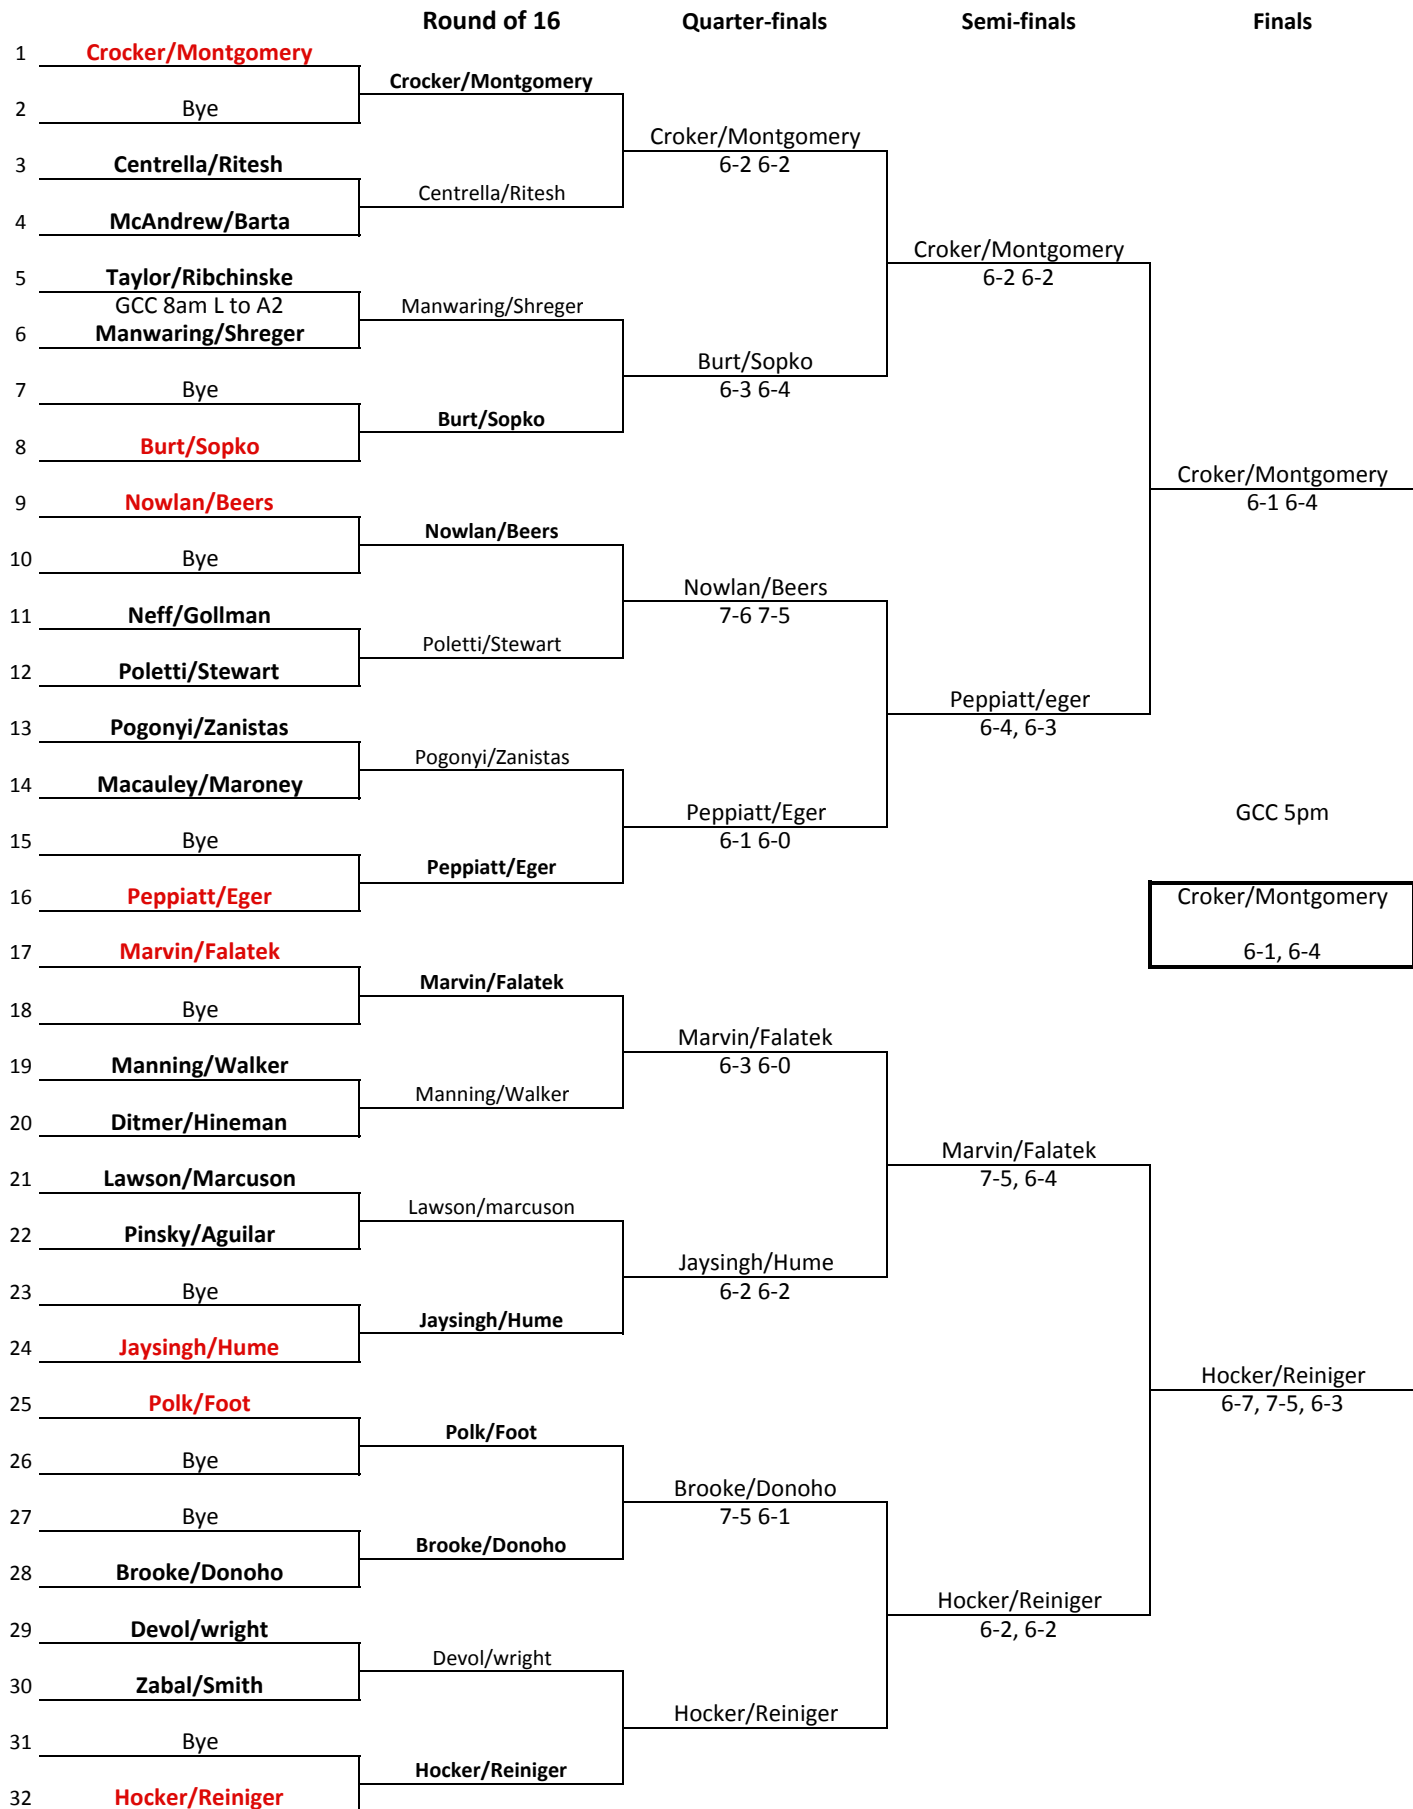

2010 Delaware State Men's PCQ

Thanks to our Draw Guru's : Jeff Lyons, Tim McAvoy, and Fred Gumbinner

2010 Delaware State Men's PCQ

2010 Delaware State Men's PCQ

16's Final Reprieve

Quarters Final Reprieve

Final- Final Reprieve