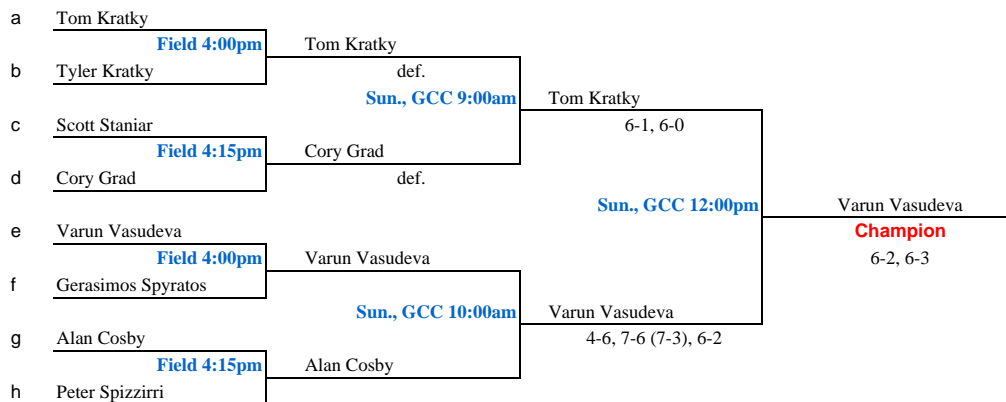

2010 Eastern States Singles

MAIN MEN'S DRAW

2010 Eastern States Singles

MEN'S MAIN REPRIEVE

MEN'S MAIN REPRIEVE CONSOLATION

MEN'S 16s REPRIEVE

2010 Eastern States Singles

MEN'S CONSOLATION REPRIEVE