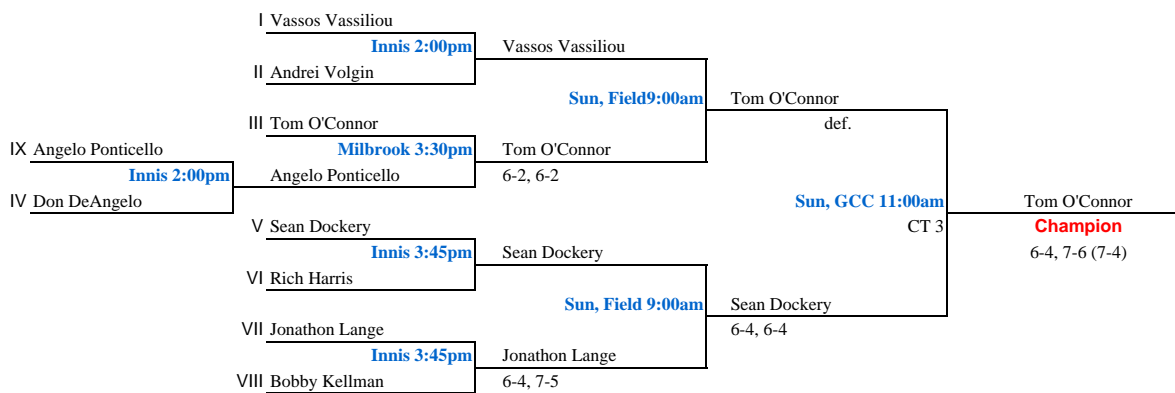

2010 Eastern States Singles

MAIN MEN'S DRAW

2010 Eastern States Singles

MEN'S MAIN REPRIEVE

MEN'S MAIN REPRIEVE CONSOLATION

MEN'S 16s REPRIEVE

2010 Eastern States Singles

MEN'S CONSOLATION REPRIEVE