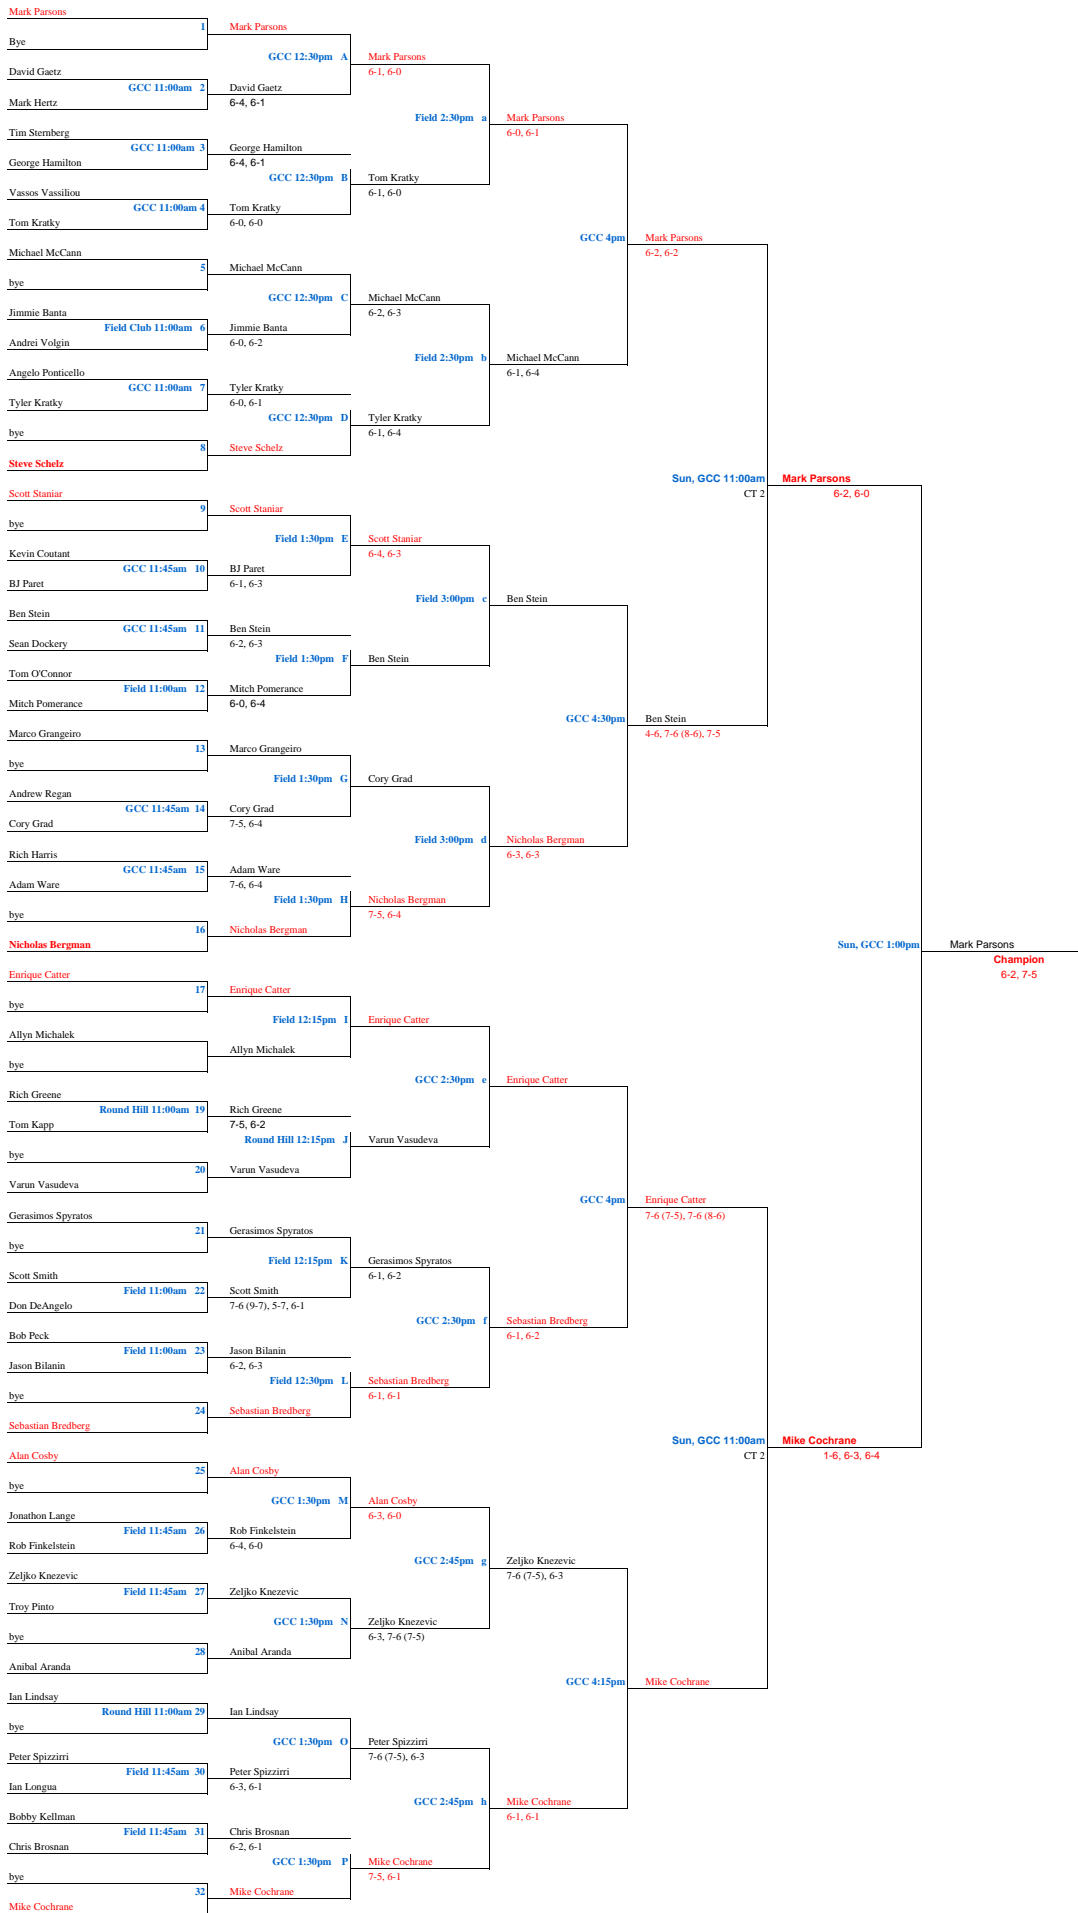

2010 Eastern States Singles

MAIN MEN'S DRAW

2010 Eastern States Singles

MEN'S MAIN REPRIEVE

MEN'S MAIN REPRIEVE CONSOLATION

MEN'S 16s REPRIEVE

2010 Eastern States Singles

MEN'S CONSOLATION REPRIEVE

MEN'S CONSOLATION