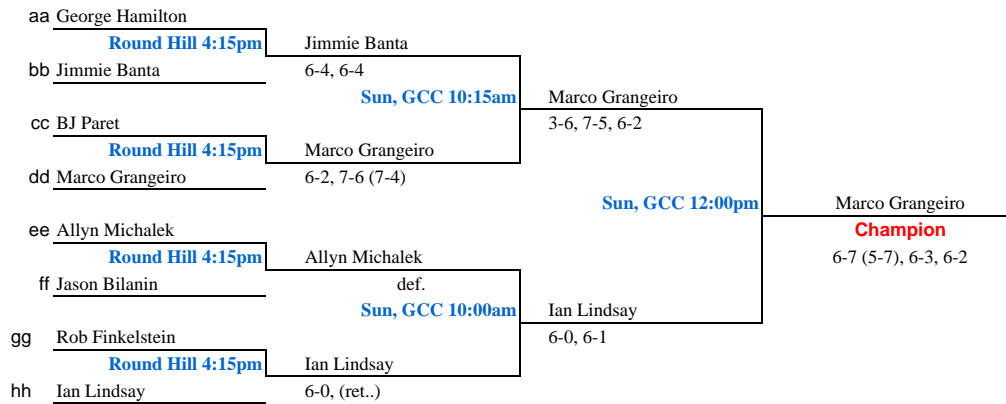

2010 Eastern States Singles

MAIN MEN'S DRAW

2010 Eastern States Singles

MEN'S MAIN REPRIEVE

MEN'S MAIN REPRIEVE CONSOLATION

MEN'S 16s REPRIEVE

2010 Eastern States Singles

MEN'S CONSOLATION REPRIEVE