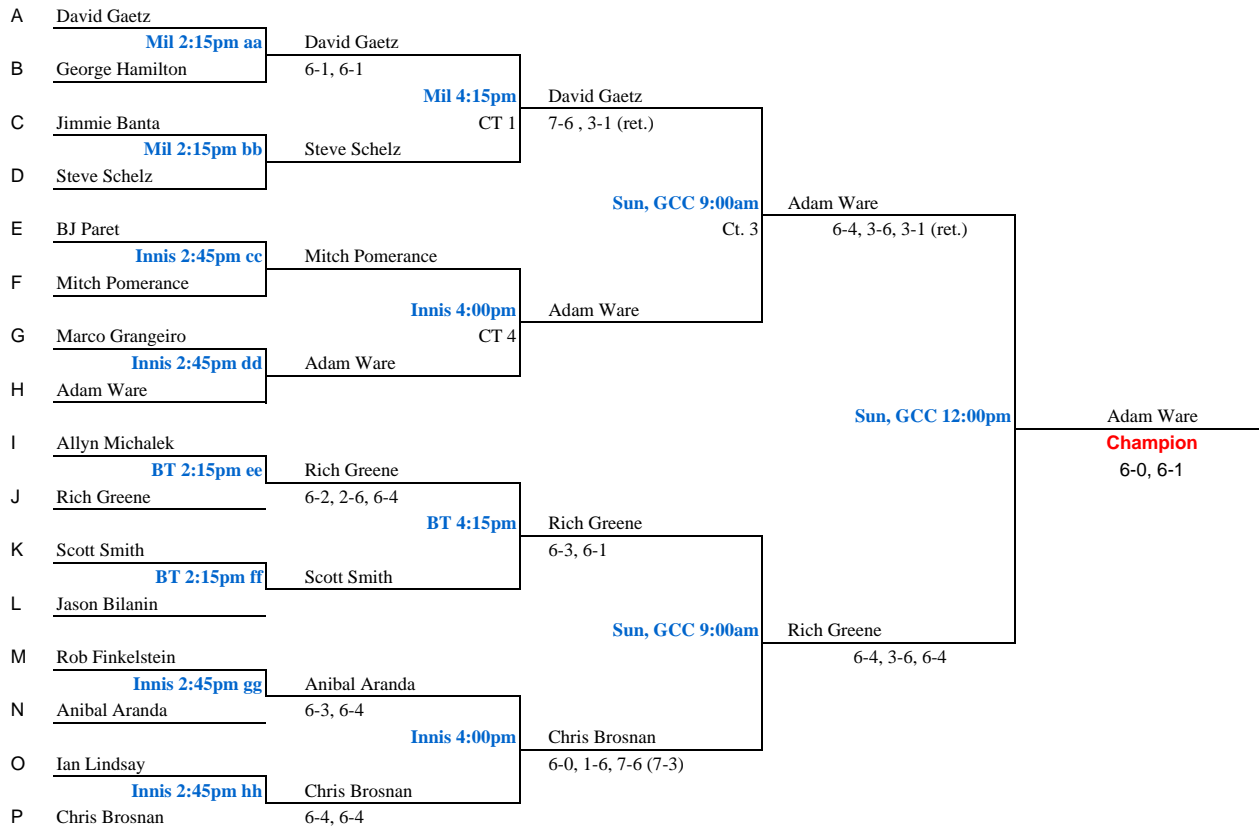

2010 Eastern States Singles

MAIN MEN'S DRAW

2010 Eastern States Singles

MEN'S MAIN REPRIEVE

MEN'S MAIN REPRIEVE CONSOLATION

MEN'S 16s REPRIEVE

2010 Eastern States Singles

MEN'S CONSOLATION REPRIEVE

MEN'S CONSOLATION