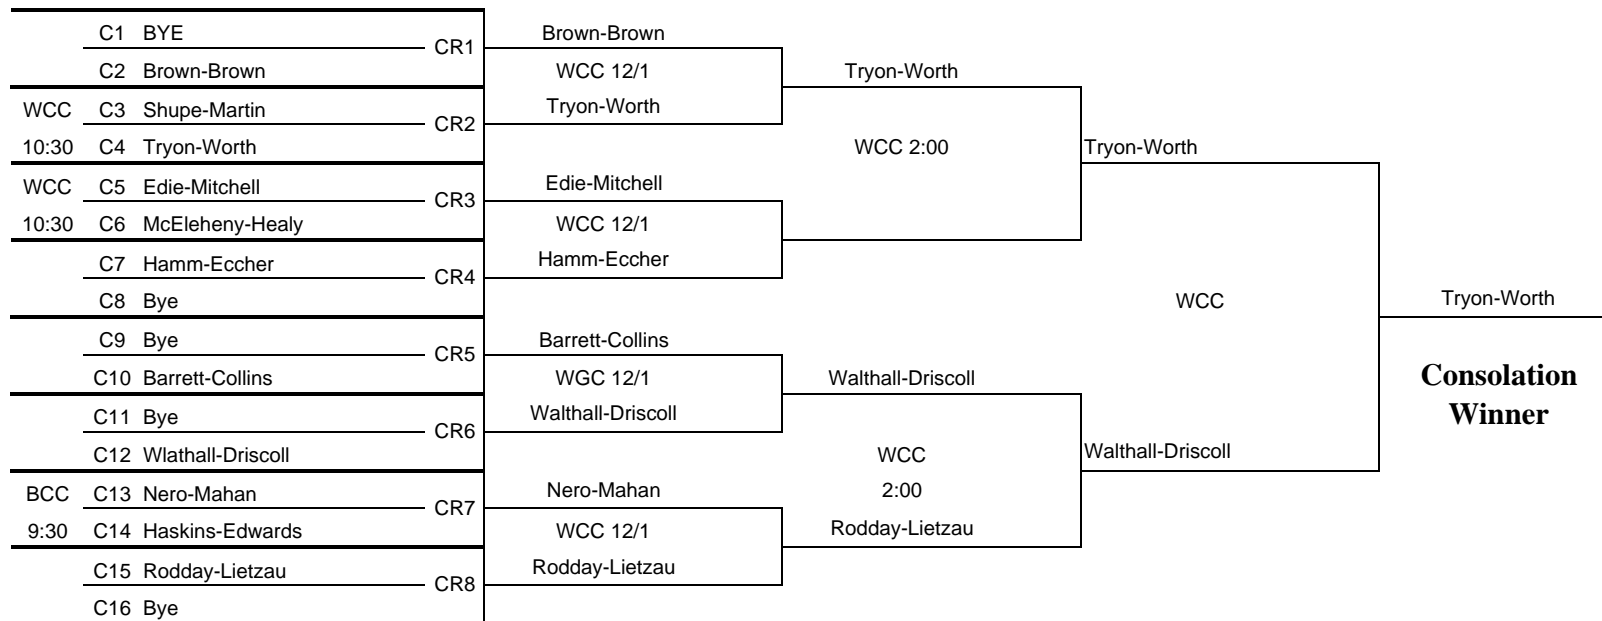

GREATER BOSTON WOMEN'S OPEN
December 11, 2010

Consolation