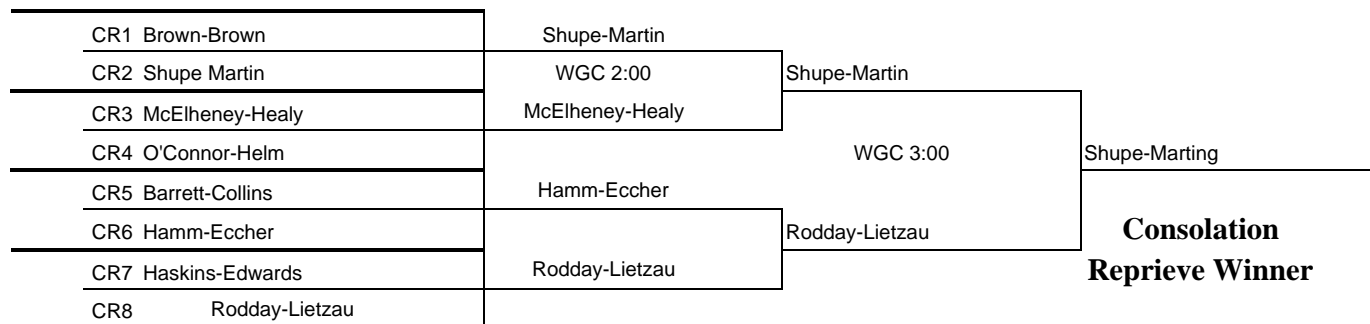

Consolation Reprive