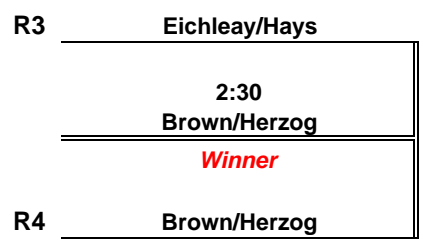

**Championship Draw (A)**

**Seeds:**  
 1) Hoch/Williams  
 2) Hays/Shpiz

**Reprive**

**Consolation**

**Last Chance**