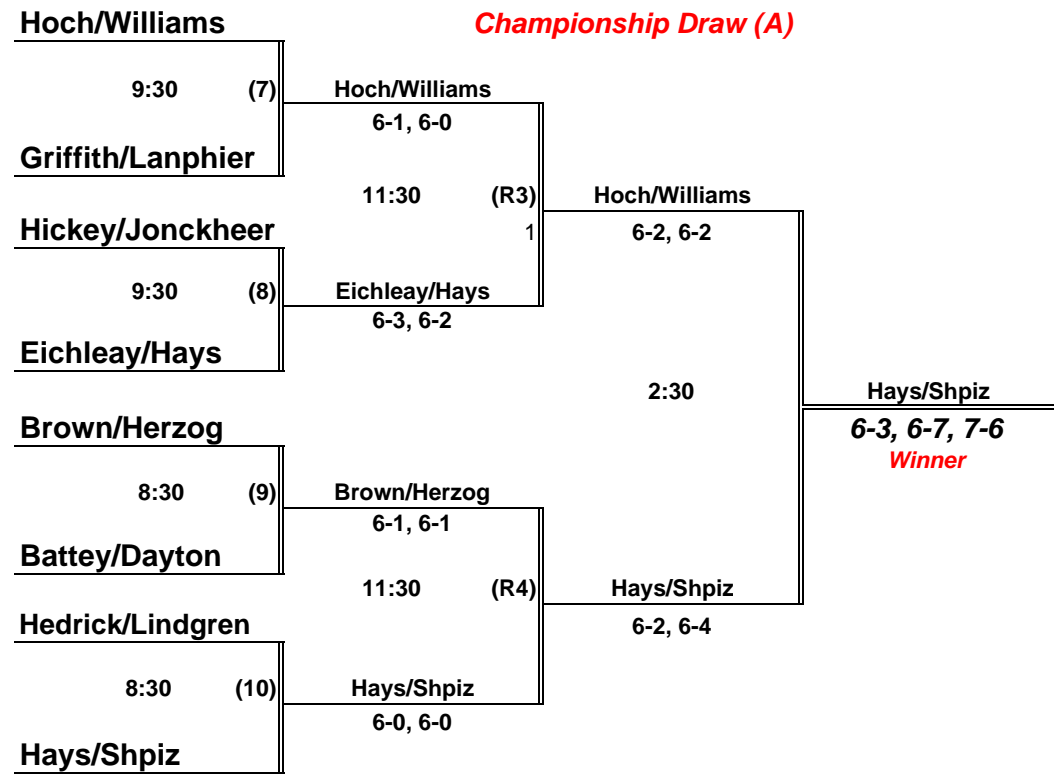

**Championship Draw (A)**

**Seeds:**  
 1) Hoch/Williams  
 2) Hays/Shpiz

**Reprive**

**Consolation**

**Last Chance**