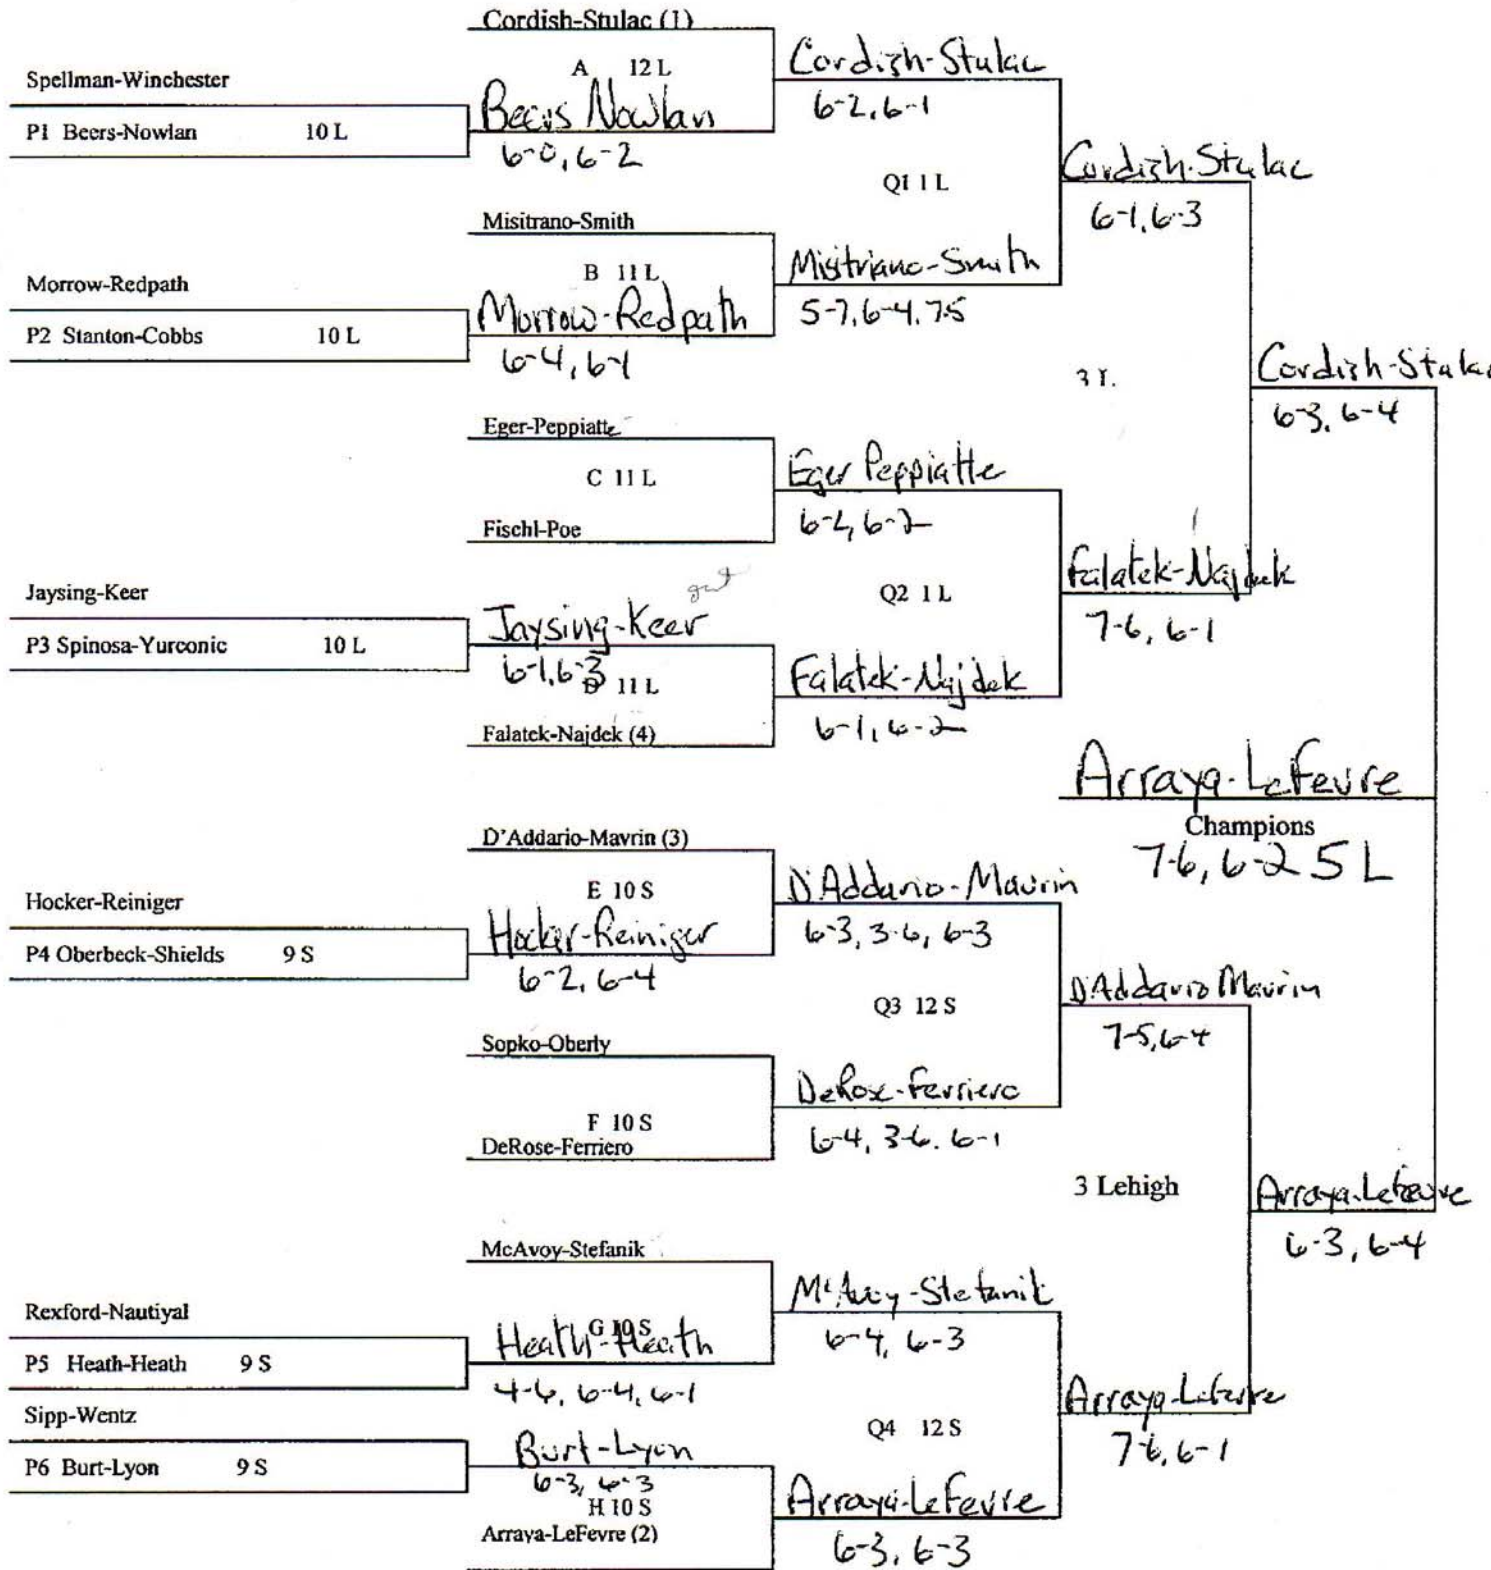

# 2010 Lehigh Valley Classic

L=Lehigh Country Club  
 2319 S Cedar Crest Blvd  
 Allentown, PA 18045  
 Questions call (610) 517-3425

S= Saucon Valley Country Club  
 2050 Saucon Valley Rd.  
 Bethlehem, PA 18015