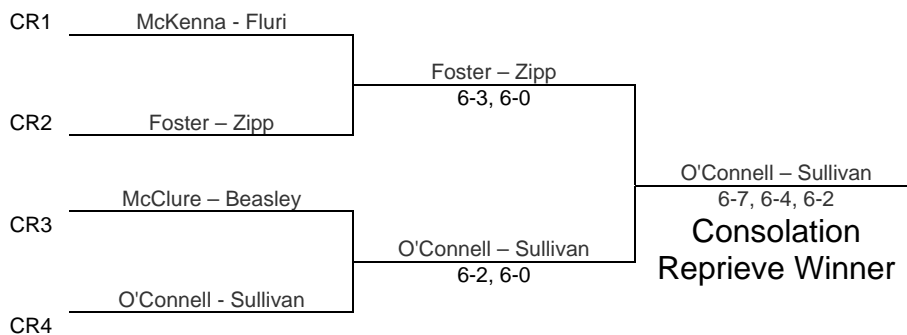

2010 Milwaukee Open Men's Open

Saturday, October 23-24, 2010

Main Draw

2010 Milwaukee Open Men's Open

Saturday, October 23-24, 2010

Consolation

Consolation Reprive

Quarter Reprive