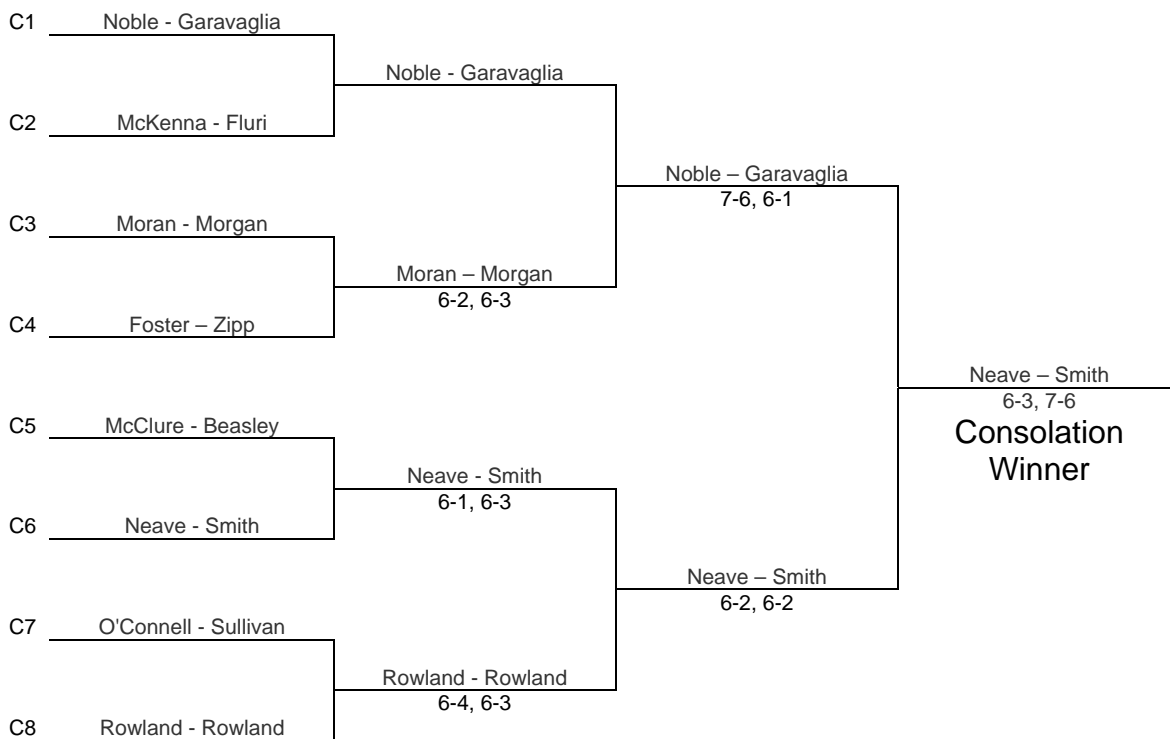

2010 Milwaukee Open Men's Open

Saturday, October 23-24, 2010

Main Draw

2010 Milwaukee Open Men's Open

Saturday, October 23-24, 2010

Consolation

Consolation Reprive

Quarter Reprive