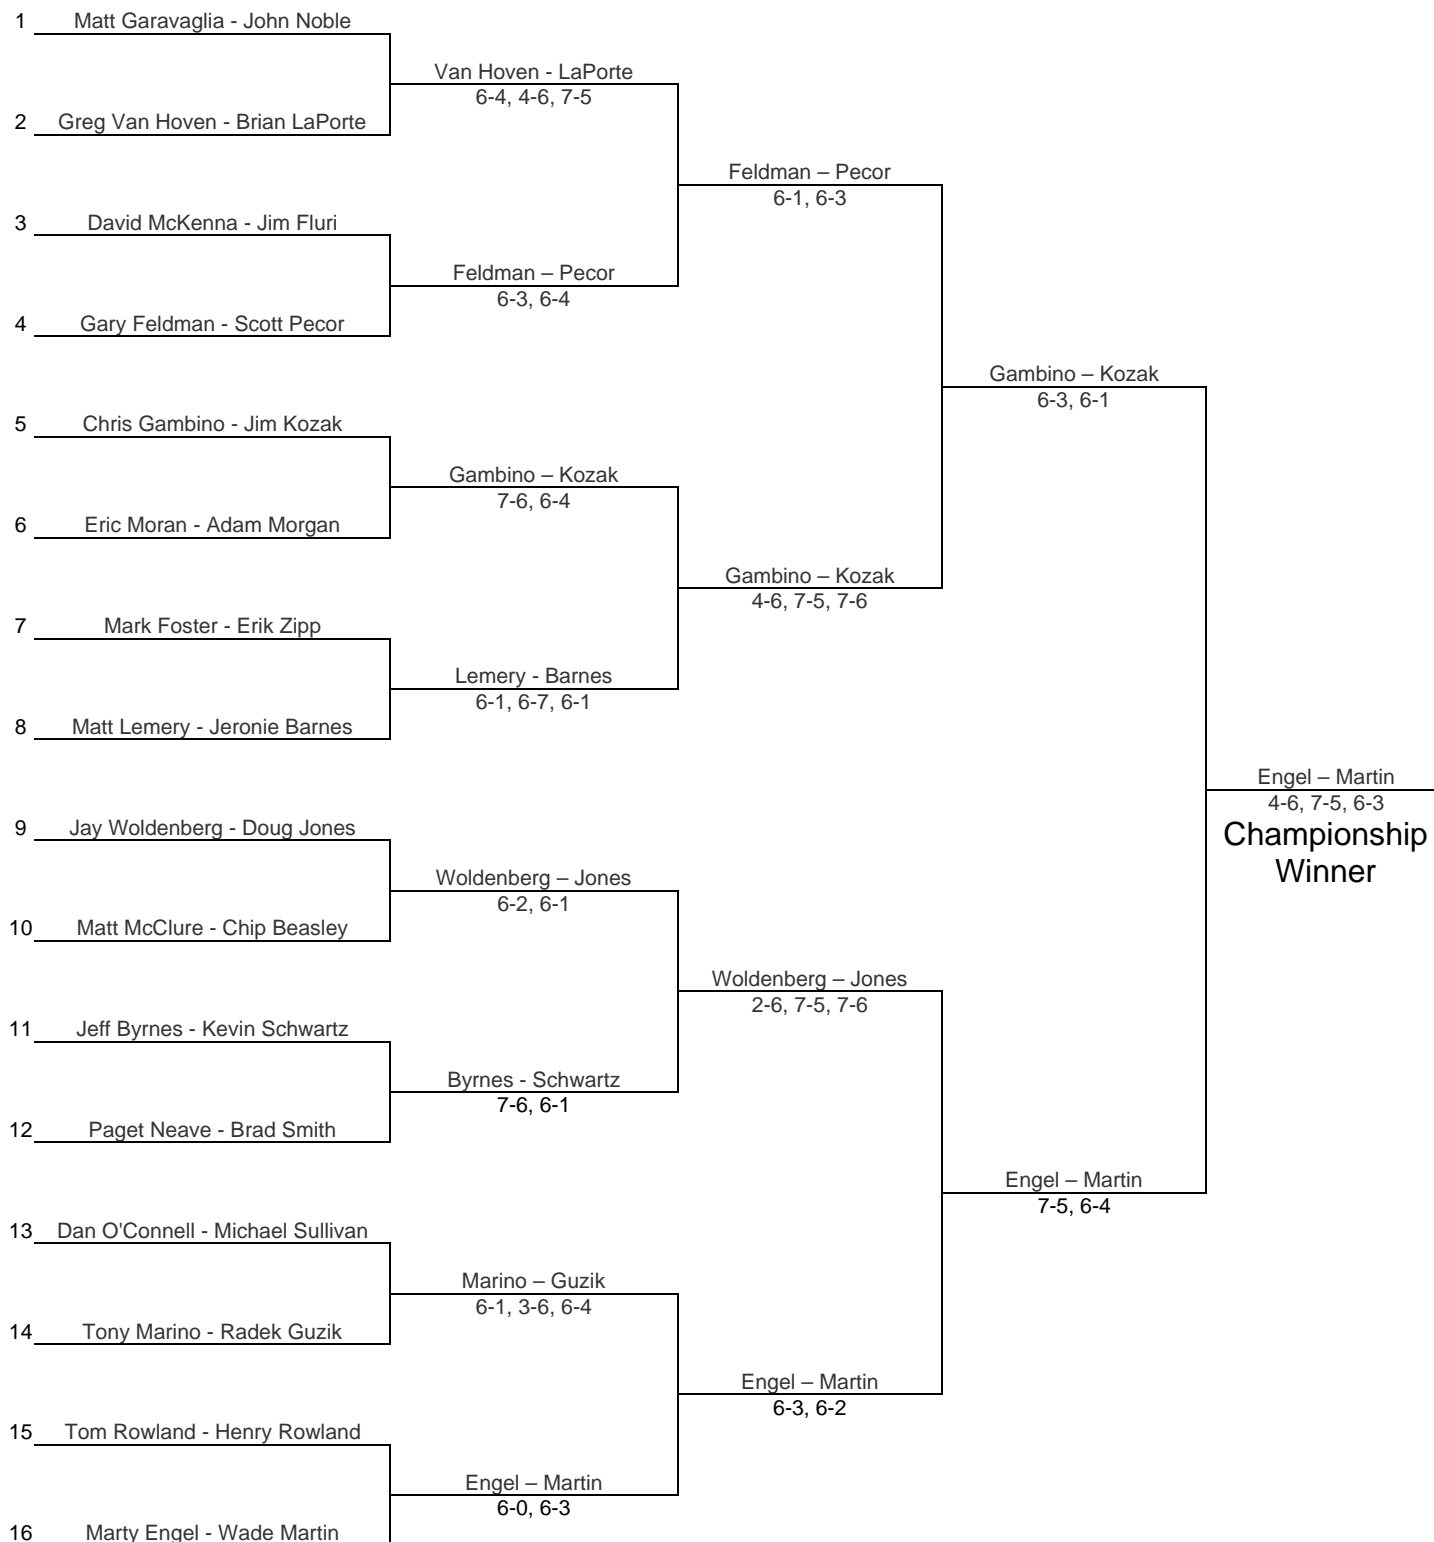

2010 Milwaukee Open Men's Open

Saturday, October 23-24, 2010

Main Draw

2010 Milwaukee Open Men's Open

Saturday, October 23-24, 2010

Consolation

Consolation Reprive

Quarter Reprive