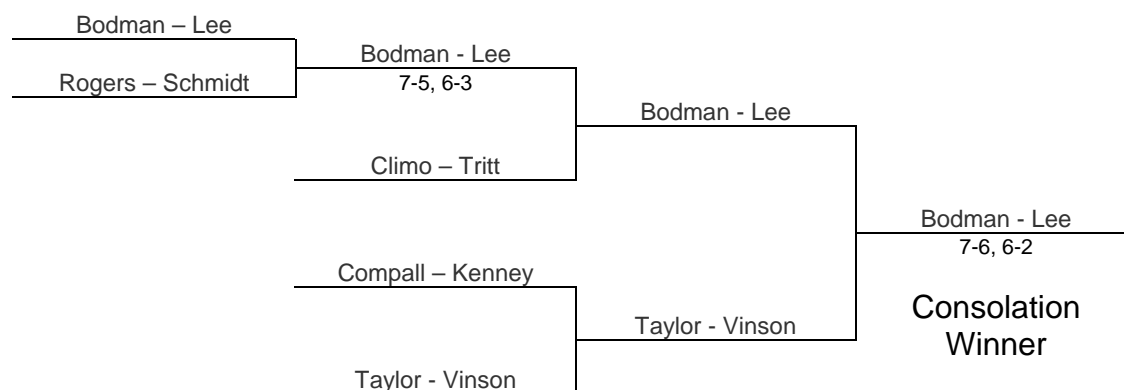

2010 Milwaukee Open Women's Open

Friday, October 22, 2010

Main Draw

2010 Milwaukee Open Women's Open

Friday, October 22, 2010

Consolation

Consolation Reprive

Quarter Reprive

Playoff for 3rd & 4th