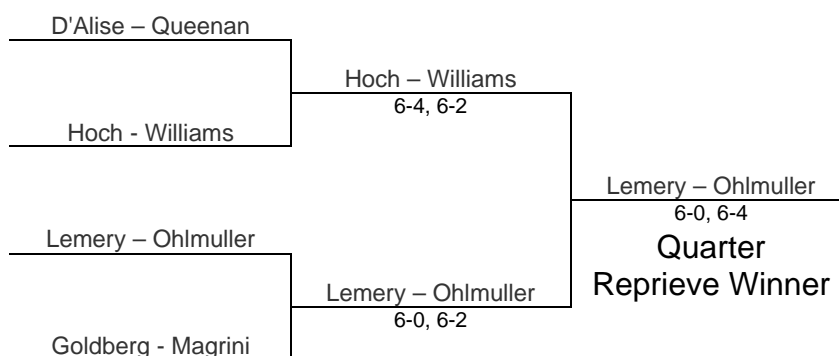

2010 Milwaukee Open Women's Open

Friday, October 22, 2010

Main Draw

2010 Milwaukee Open Women's Open

Friday, October 22, 2010

Consolation

Consolation Reprive

Quarter Reprive

Playoff for 3rd & 4th