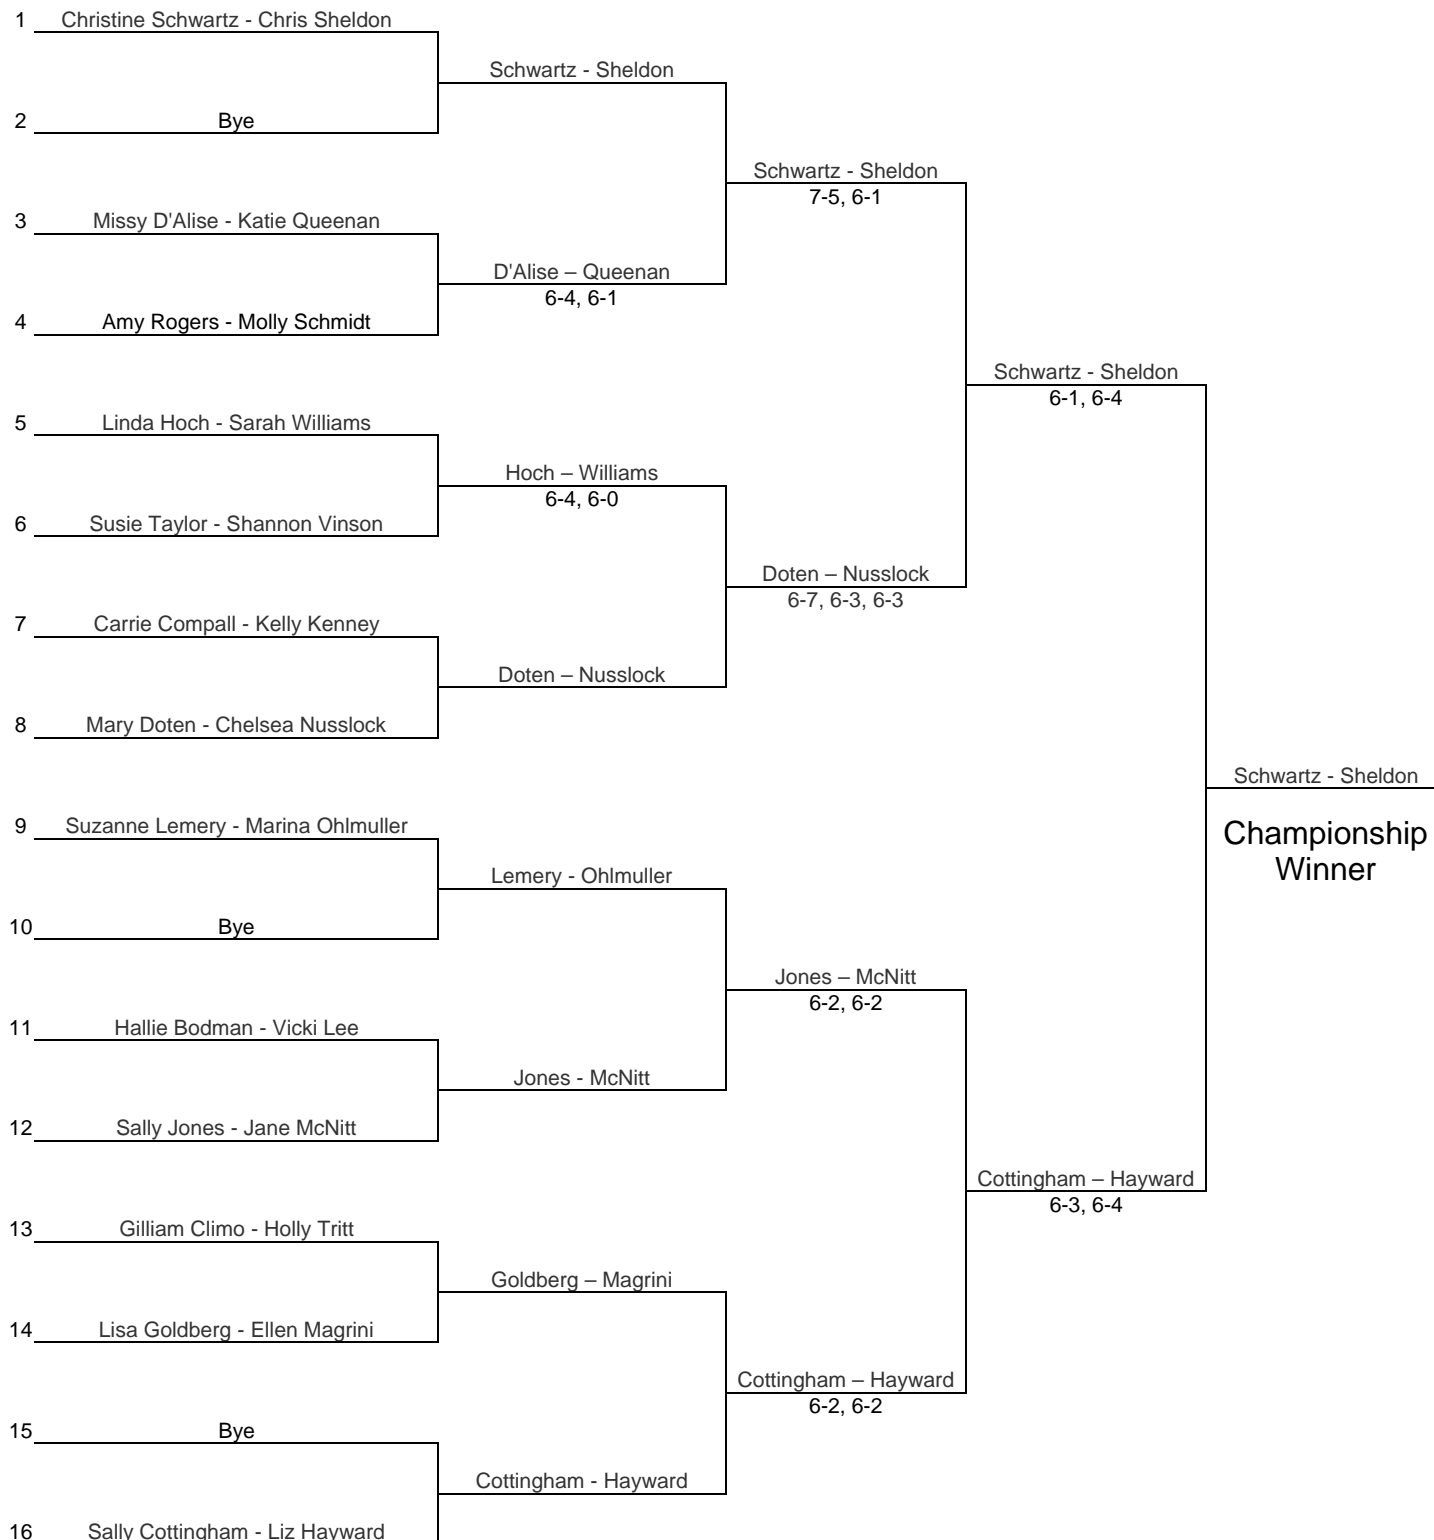

2010 Milwaukee Open Women's Open

Friday, October 22, 2010

Main Draw

2010 Milwaukee Open Women's Open

Friday, October 22, 2010

Consolation

Consolation Reprive

Quarter Reprive

Playoff for 3rd & 4th