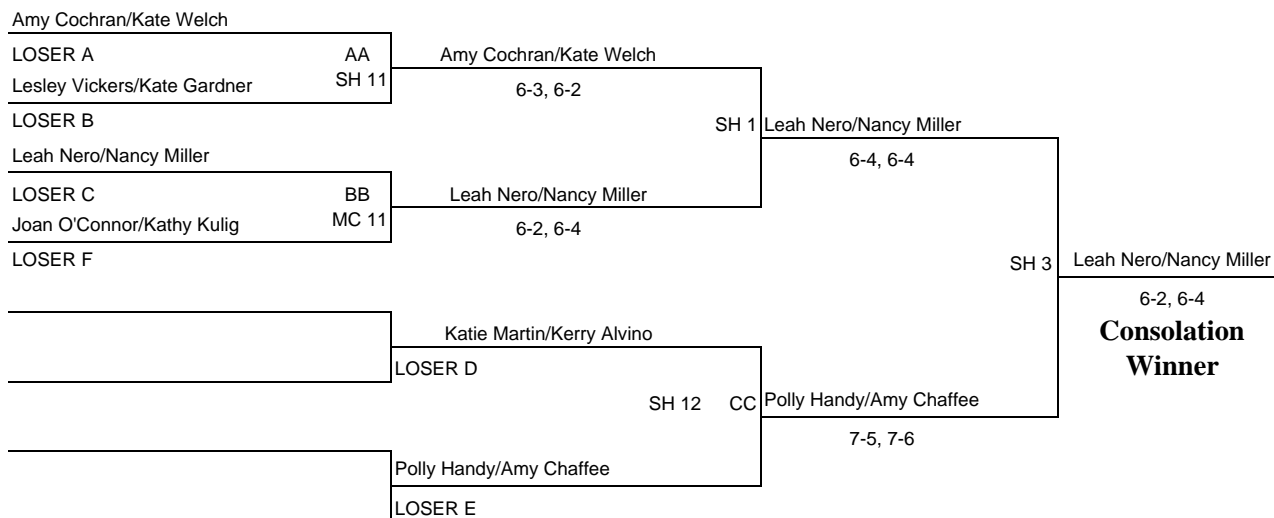

**Oden Cox Memorial Women's "B"
April 10, 2010**

Seeded Players

1 Norma Taylor/Heather Mahan

2 Kristi Martin/Natalie Sanders

Main Draw

Oden Cox Memorial Women's "B"

April 10, 2010

Consolation

Consolation Reprieve

Playoff for Third Place