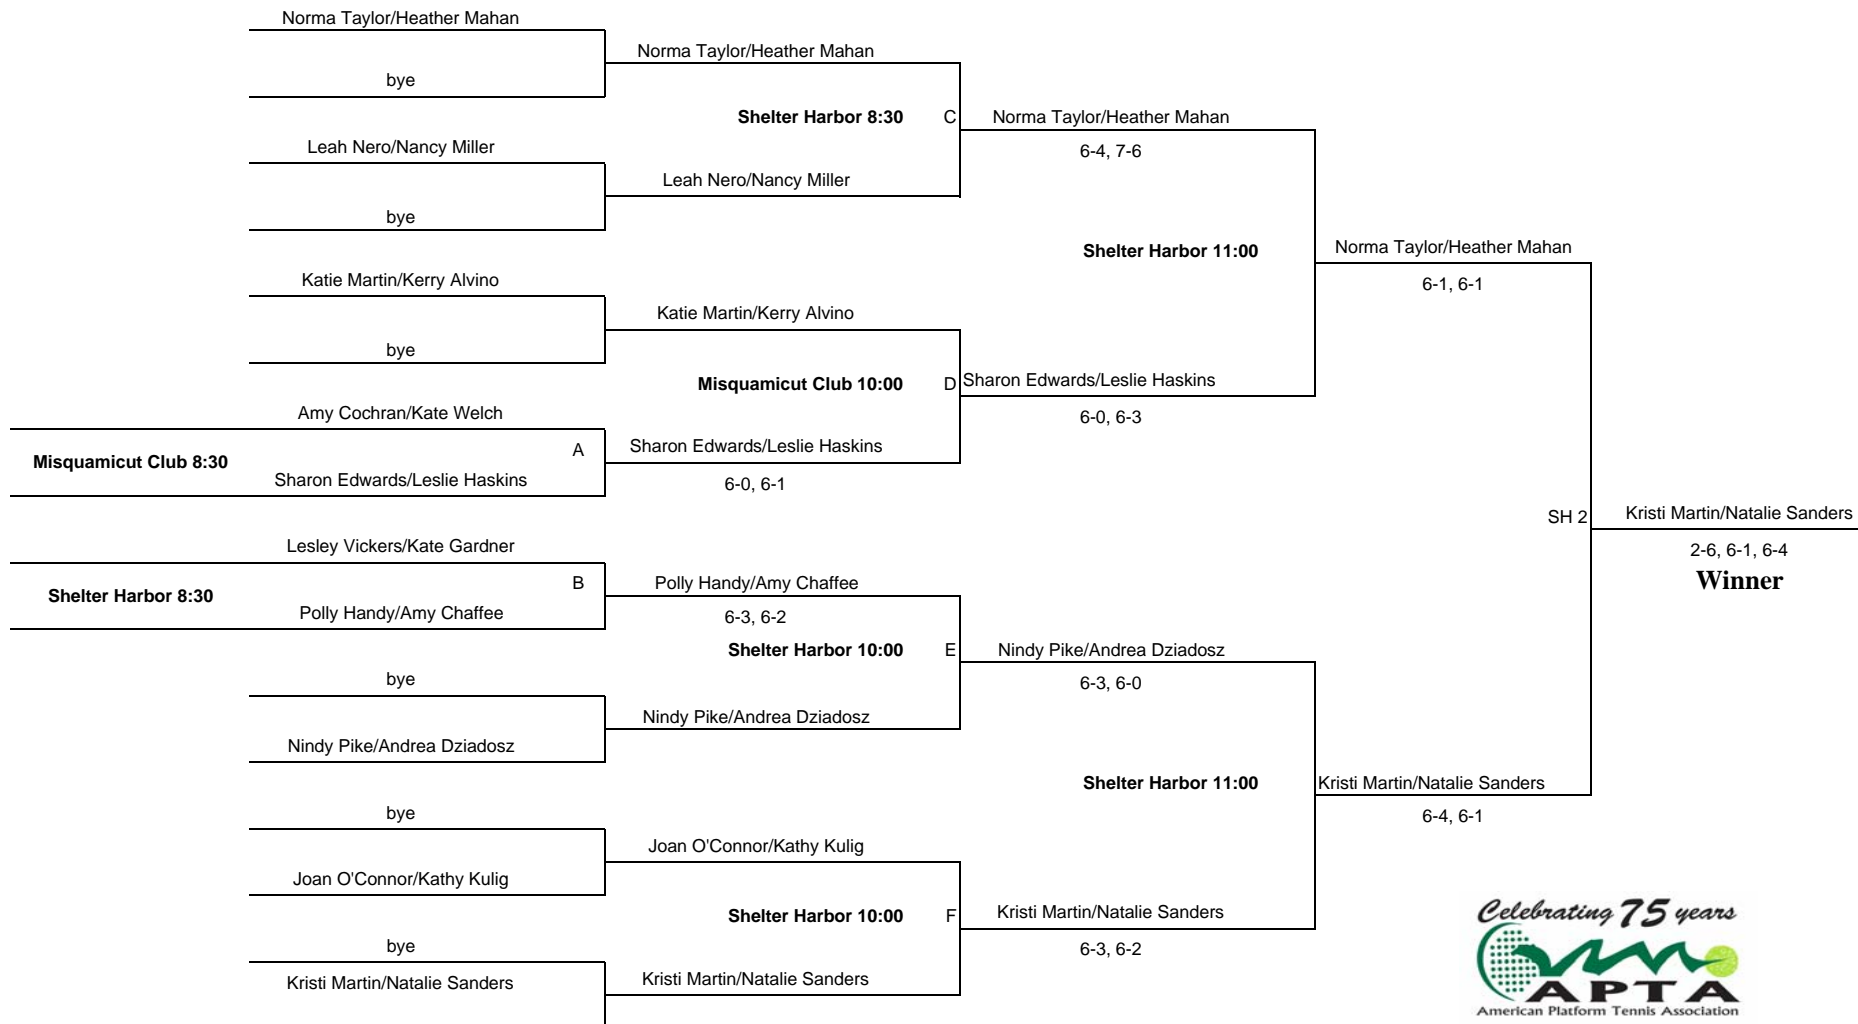

**Oden Cox Memorial Women's "B"
April 10, 2010**

Seeded Players

1 Norma Taylor/Heather Mahan

2 Kristi Martin/Natalie Sanders

Main Draw

Oden Cox Memorial Women's "B"

April 10, 2010

Consolation

Consolation Reprieve

Playoff for Third Place