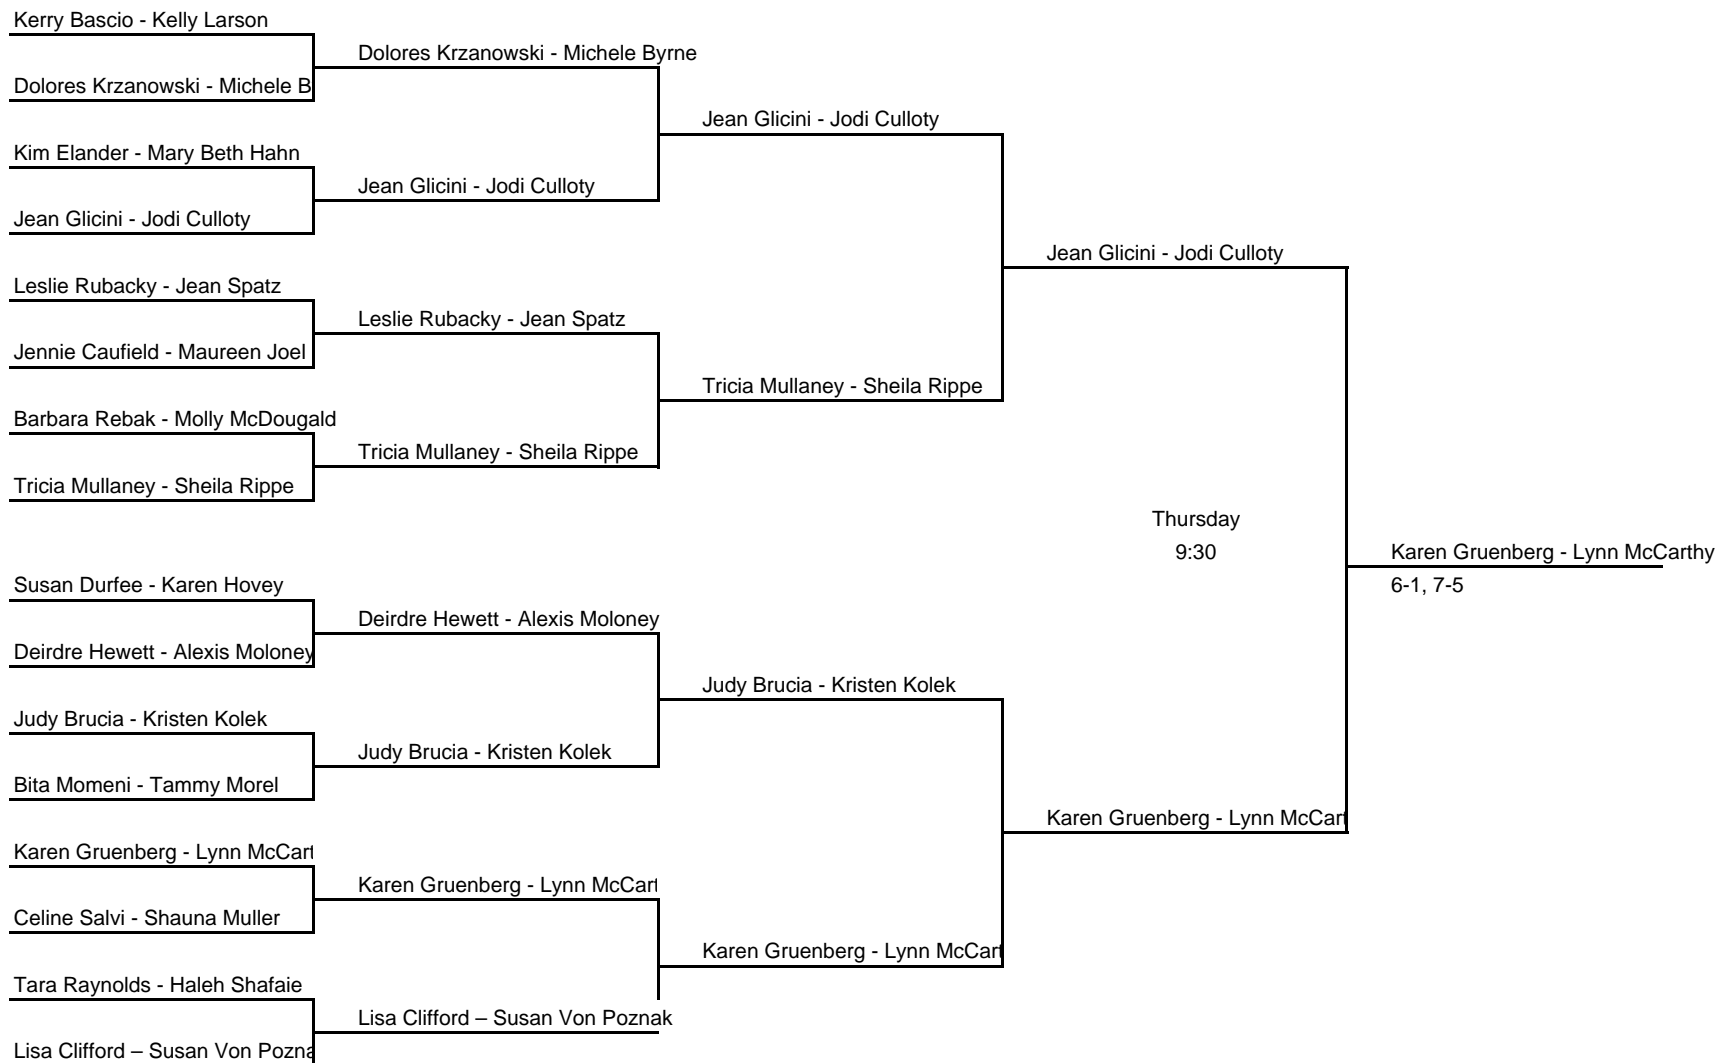

ORANGE LAWN TENNIS CLUB

Women's Region1 PCQ

MAIN DRAW

ORANGE LAWN TENNIS CLUB

Women's Region1 PCQ

CONSOLATION

ORANGE LAWN TENNIS CLUB

Women's Region1 PCQ

REPRIEVE

LAST CHANCE

ORANGE LAWN TENNIS CLUB

Women's Region1 PCQ

QUARTERFINAL REPRIEVE