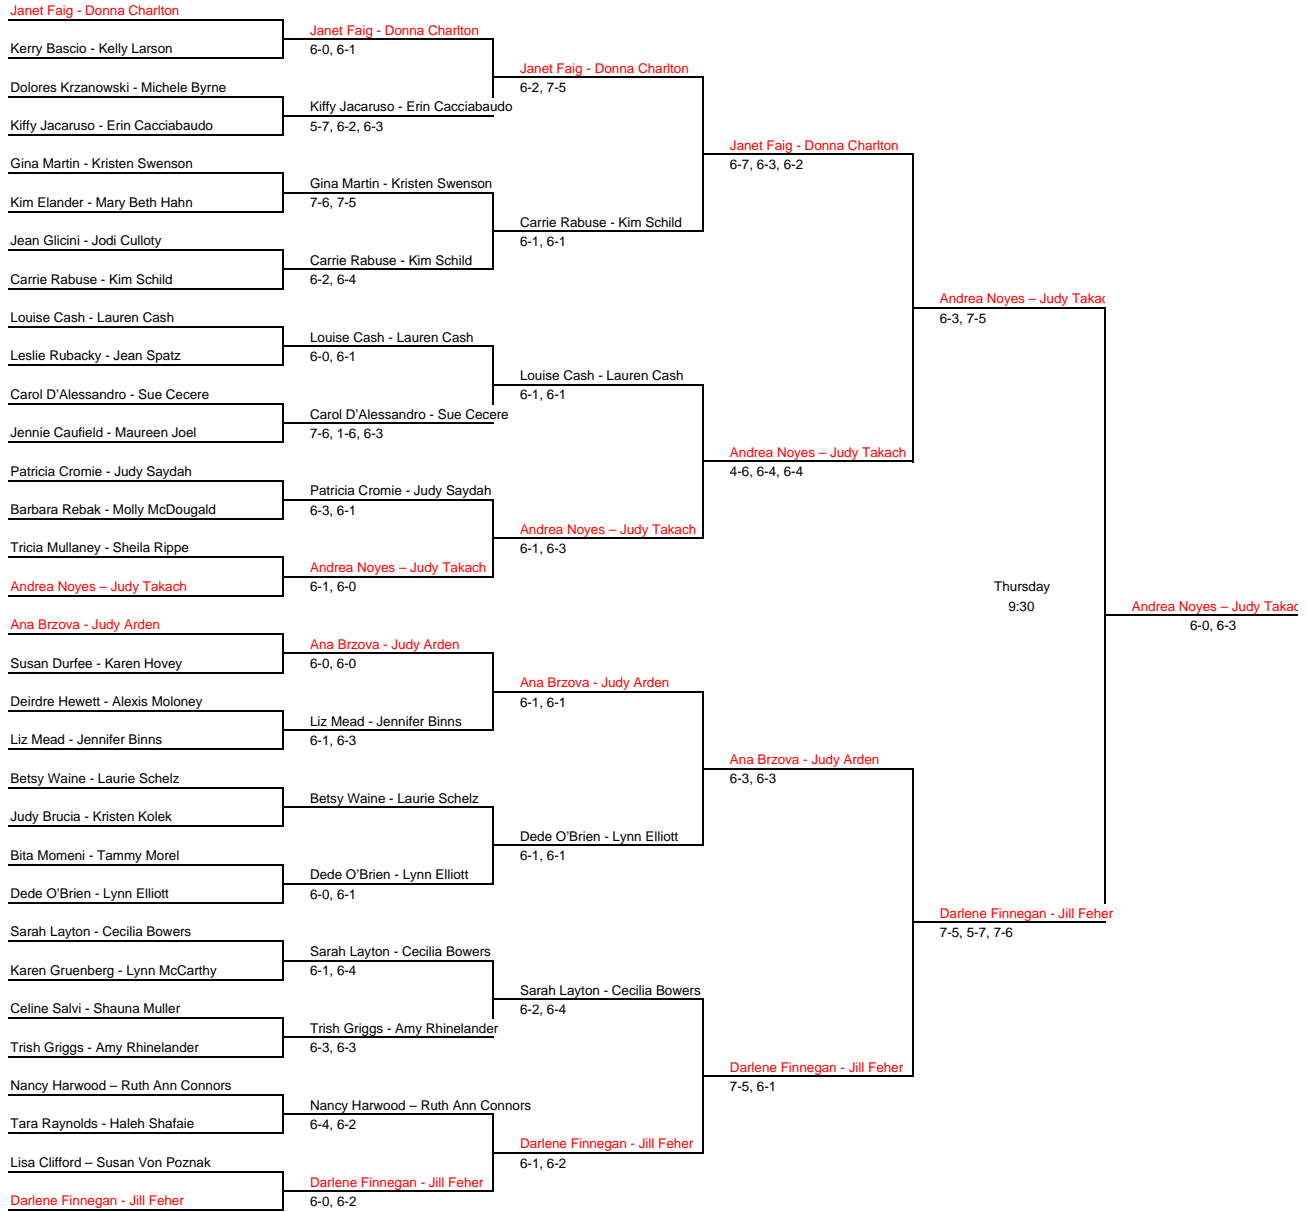

ORANGE LAWN TENNIS CLUB

Women's Region1 PCQ

MAIN DRAW

ORANGE LAWN TENNIS CLUB

Women's Region1 PCQ

CONSOLATION

ORANGE LAWN TENNIS CLUB

Women's Region1 PCQ

REPRIEVE

LAST CHANCE

ORANGE LAWN TENNIS CLUB

Women's Region1 PCQ

QUARTERFINAL REPRIEVE