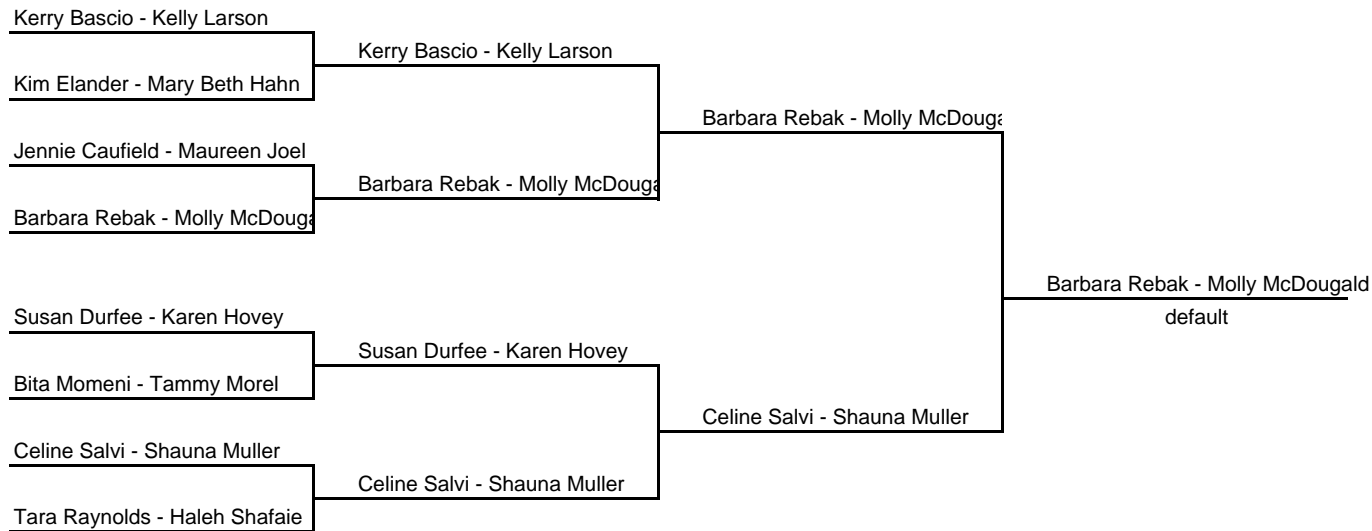

ORANGE LAWN TENNIS CLUB

Women's Region1 PCQ

MAIN DRAW

ORANGE LAWN TENNIS CLUB

Women's Region1 PCQ

CONSOLATION

ORANGE LAWN TENNIS CLUB

Women's Region1 PCQ

REPRIEVE

LAST CHANCE

ORANGE LAWN TENNIS CLUB

Women's Region1 PCQ

QUARTERFINAL REPRIEVE