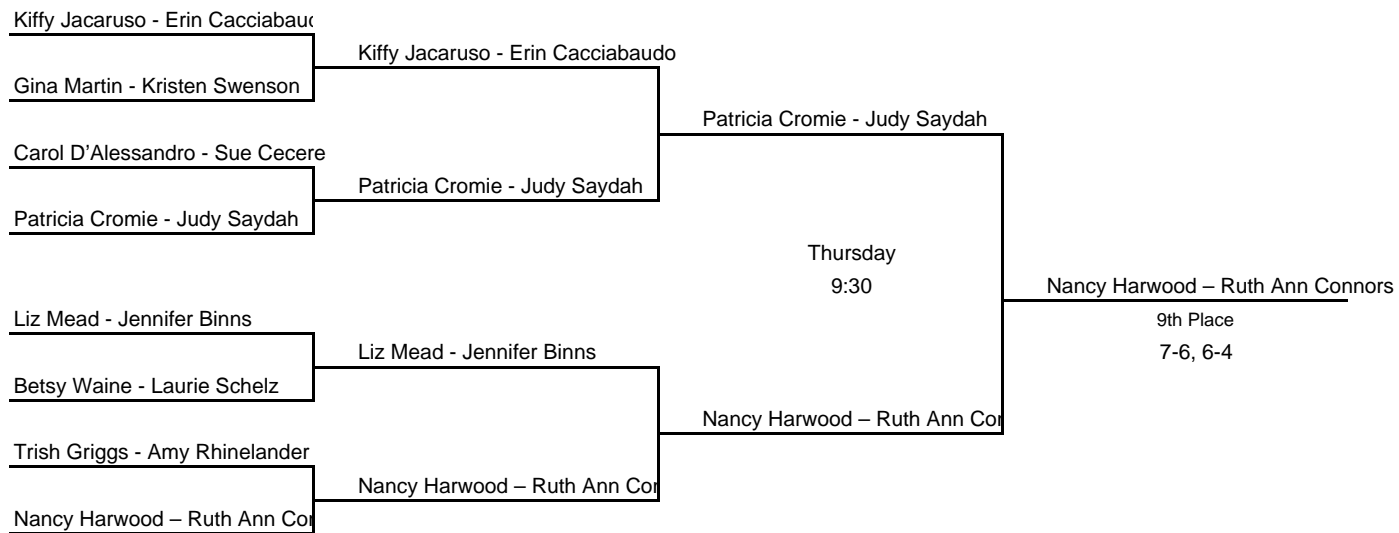

ORANGE LAWN TENNIS CLUB

Women's Region1 PCQ

MAIN DRAW

ORANGE LAWN TENNIS CLUB

Women's Region1 PCQ

CONSOLATION

ORANGE LAWN TENNIS CLUB

Women's Region1 PCQ

REPRIEVE

LAST CHANCE

ORANGE LAWN TENNIS CLUB

Women's Region1 PCQ

QUARTERFINAL REPRIEVE