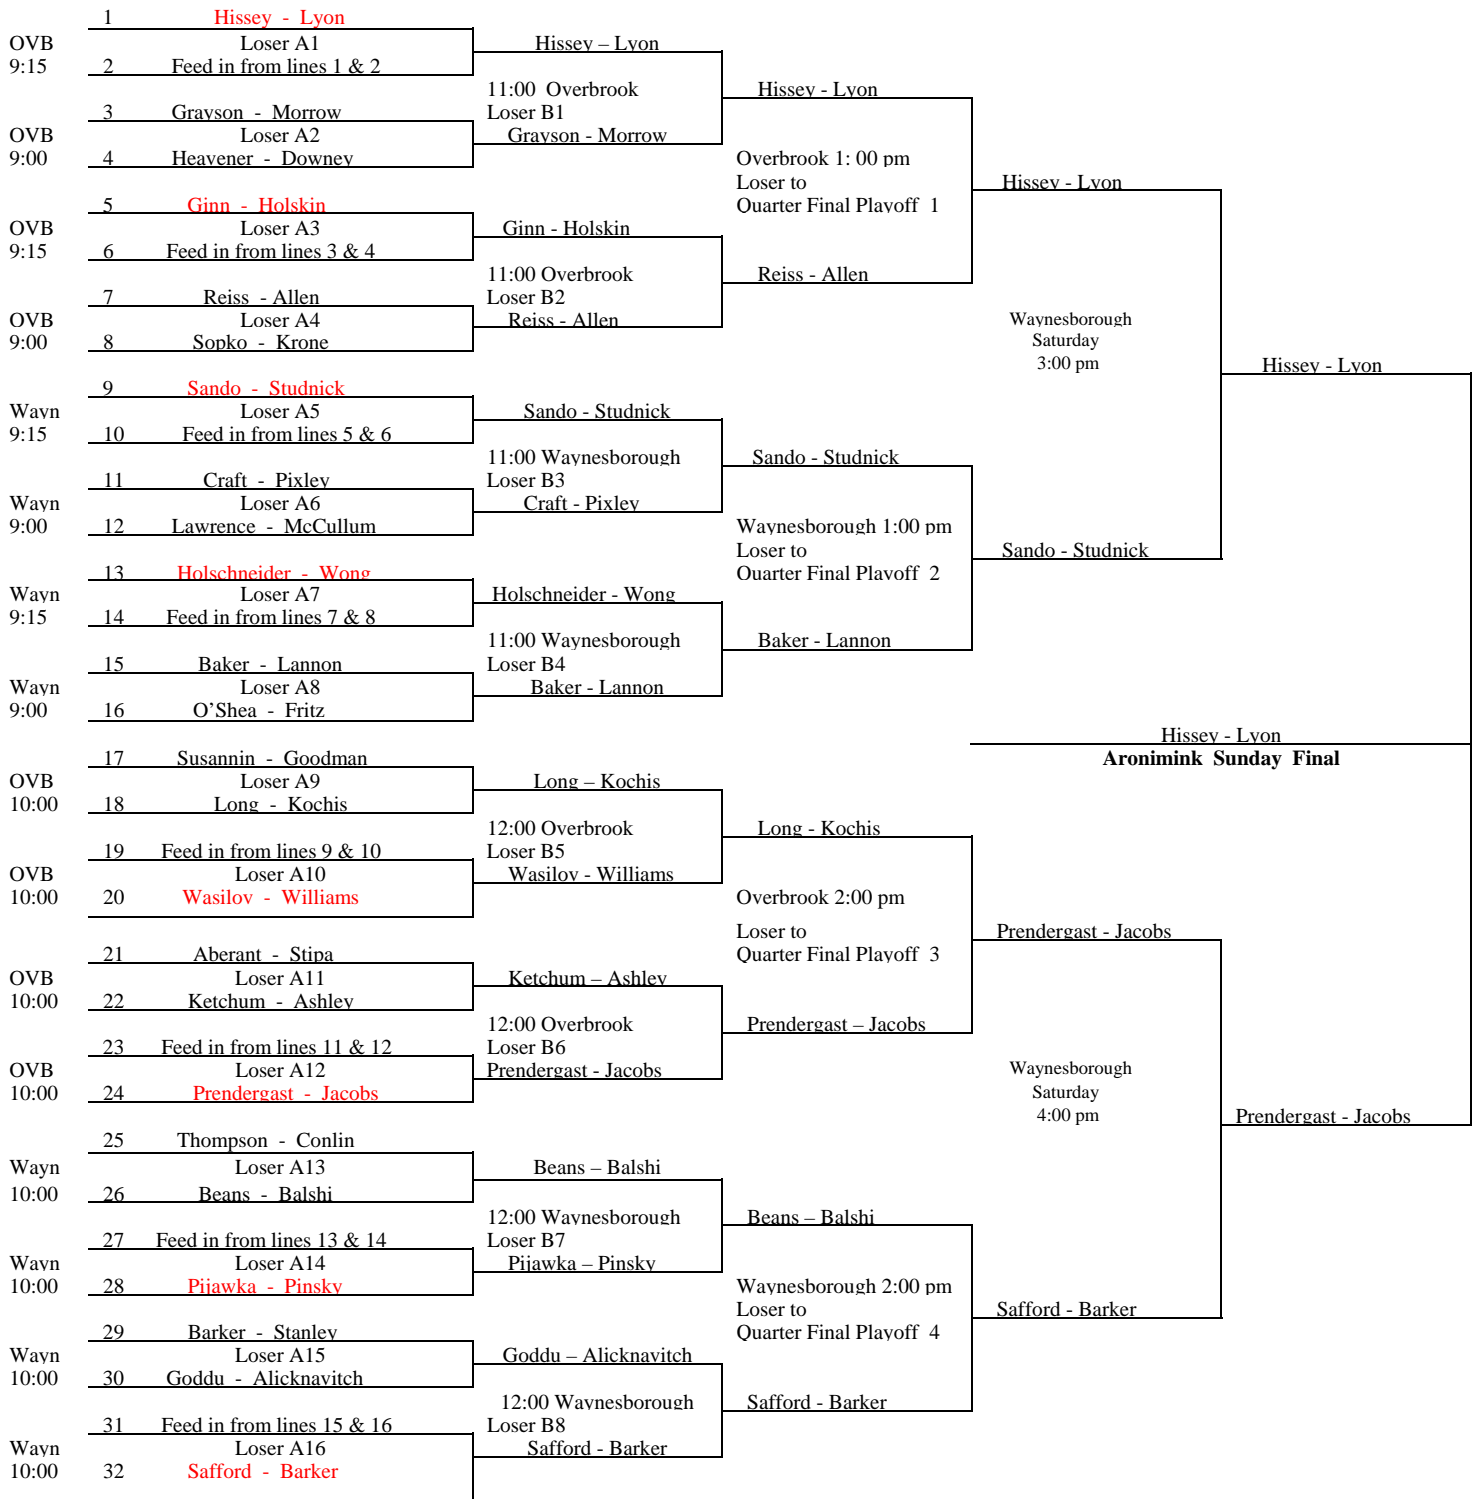

- SEEDS: 1. Hissey - Lyon 5. Wasilov - Williams
 2. Safford - Barker 6. Holschneider - Wong
 3. Prendergast - Jacobs 7. Ginn - Holskin
 4. Sando - Studnick 8. Pijawka - Pinsky

**PA STATES 2010
 Women's Main Draw**

Hissey - Lyon
Aronimink Sunday Final

2010 PA STATES Women's Preliminary Feed in DRAW

	1	Purcell - McManus	
8:00		LOSER PR 1	Purcell - McManus
OVB	2	Updike - Szafara	
	3	Huestis - Peichel	
8:00		LOSER PR 2	Huestis - Peichel
OVB	4	Massaro - Robinson	
	5	Sayer - Grafenstine	
8:00		LOSER PR 3	Ridder - Beers
OVB	6	Ridder - Beers	
	7	Virguiti - Lawlor	
8:00		LOSER PR 4	Schwandt - Smith
OVB	8	Schwandt - Smith	
	9	Friel - O'Hara	
8:00		LOSER PR 5	Connors - Rosenberg
WAYN.	10	Connors - Rosenberg	
	11	Jacobs - Peterson	
8:00		LOSER PR 6	Jacobs - Peterson
WAYN.	12	Joyce - Davis	
	13	Dardaris - Reder	
8:00		LOSER PR 7	Dardaris - Reder
WAYN.	14	McLaughlin - Scott	
	15	Buch - Speidel	
8:00		LOSER PR 8	Watson - Davis
WAYN.	16	Watson - Davis	