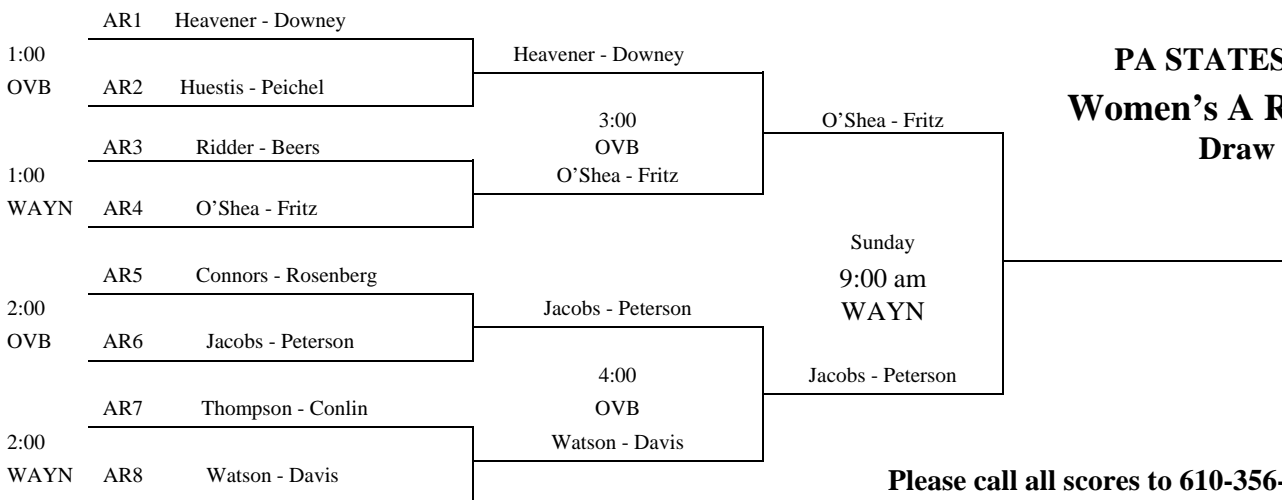

**PA STATES 2010
Women's A Reprieve
Draw**

Please call all scores to 610-356-8830