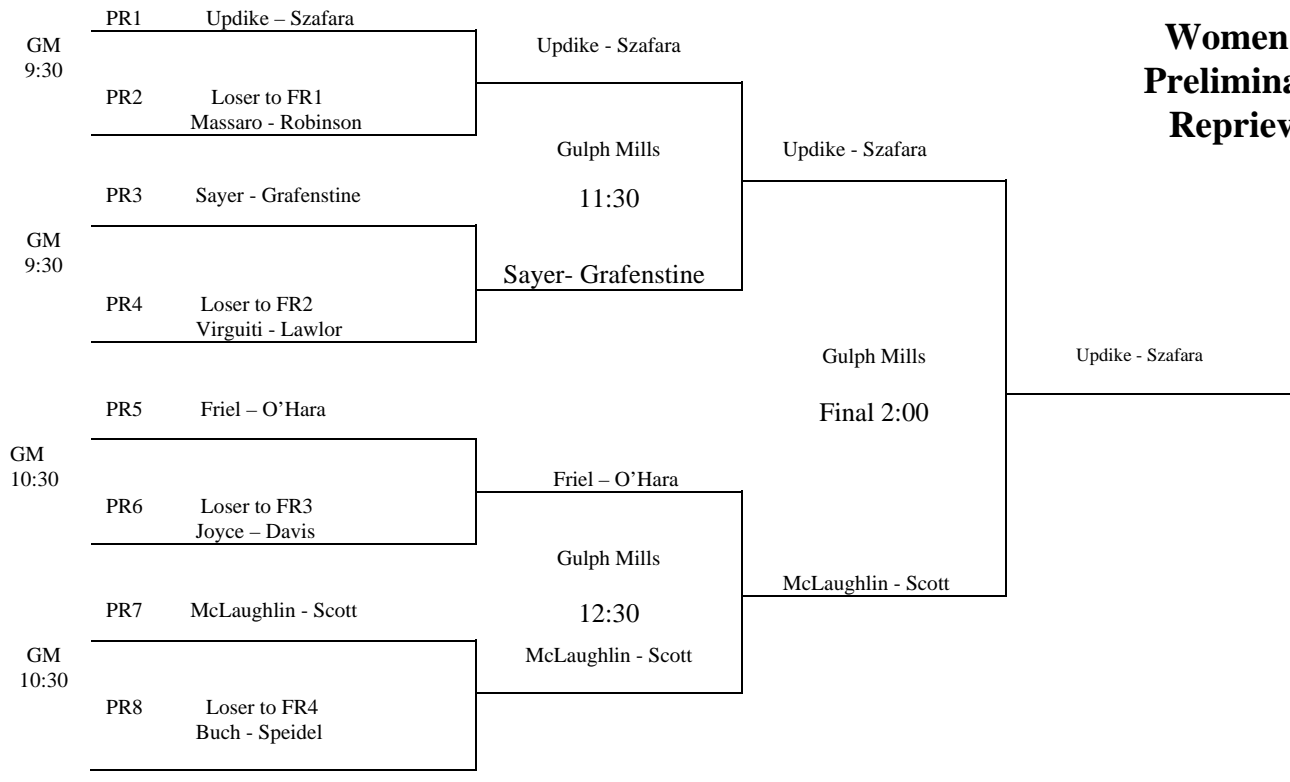

**PA STATES 2010
Women's
Preliminary
Reprive**