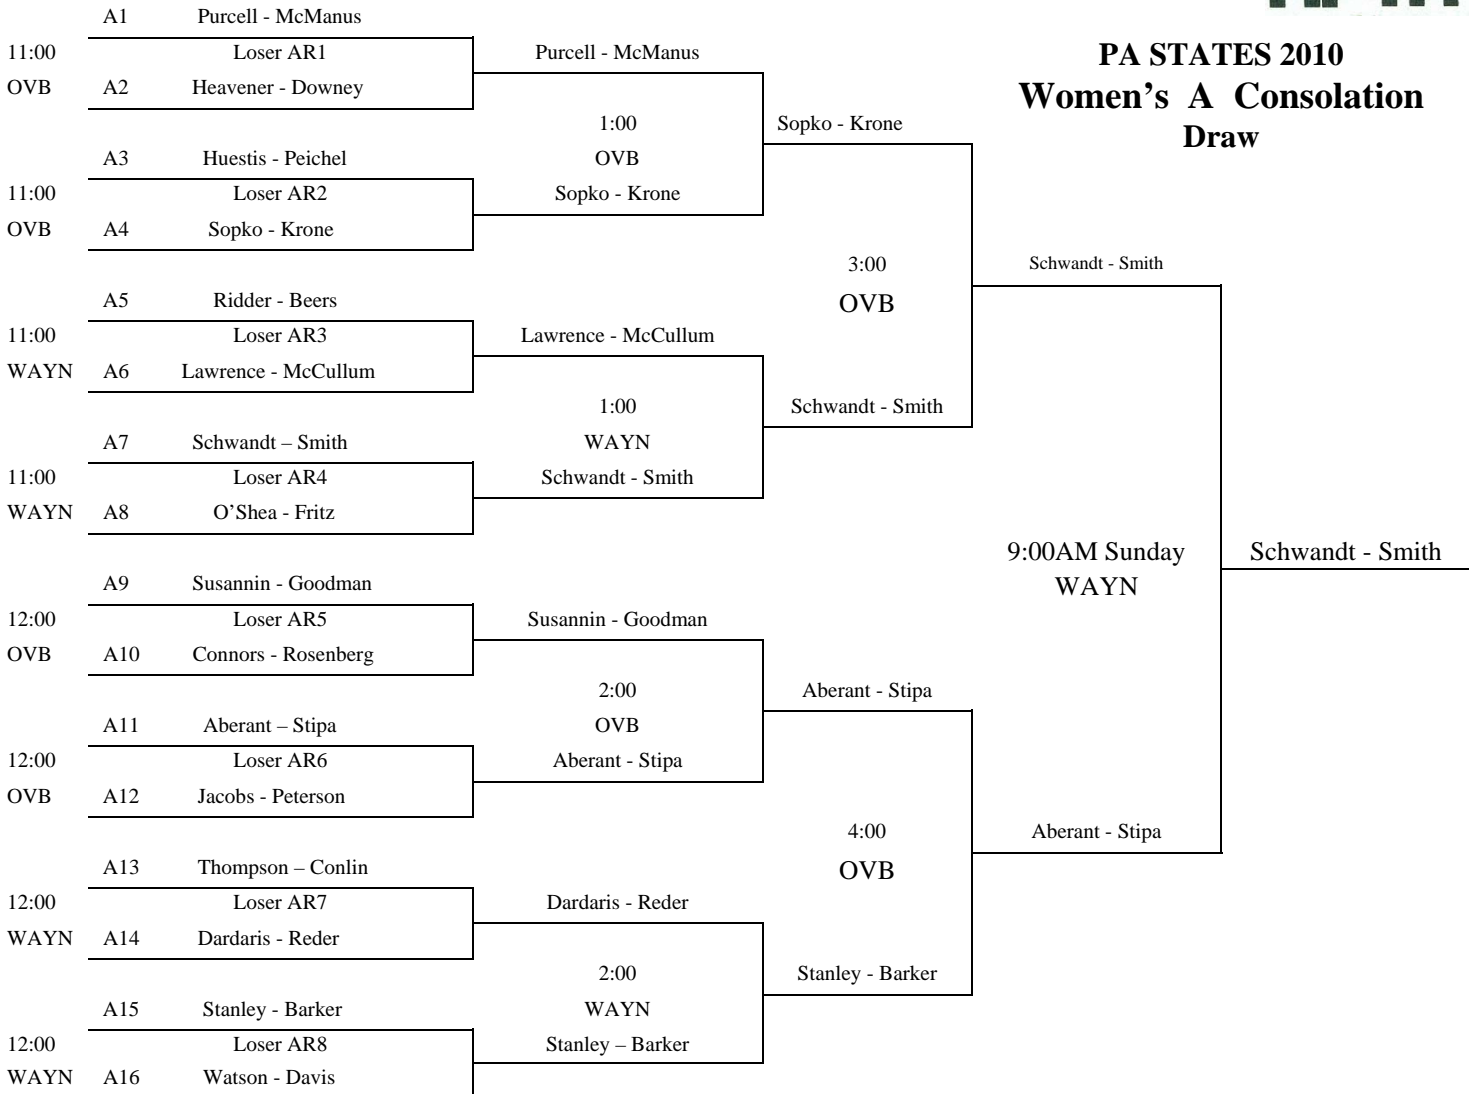

2010 PA STATES Women's Preliminary Feed in DRAW

	1	Purcell - McManus	
8:00		LOSER PR 1	Purcell - McManus
OVB	2	Updike - Szafara	
	3	Huestis - Peichel	
8:00		LOSER PR 2	Huestis - Peichel
OVB	4	Massaro - Robinson	
	5	Sayer - Grafenstine	
8:00		LOSER PR 3	Ridder - Beers
OVB	6	Ridder - Beers	
	7	Virguiti - Lawlor	
8:00		LOSER PR 4	Schwandt - Smith
OVB	8	Schwandt - Smith	
	9	Friel - O'Hara	
8:00		LOSER PR 5	Connors - Rosenberg
WAYN.	10	Connors - Rosenberg	
	11	Jacobs - Peterson	
8:00		LOSER PR 6	Jacobs - Peterson
WAYN.	12	Joyce - Davis	
	13	Dardaris - Reder	
8:00		LOSER PR 7	Dardaris - Reder
WAYN.	14	McLaughlin - Scott	
	15	Buch - Speidel	
8:00		LOSER PR 8	Watson - Davis
WAYN.	16	Watson - Davis	

**PA STATES 2010
Women's A Consolation
Draw**