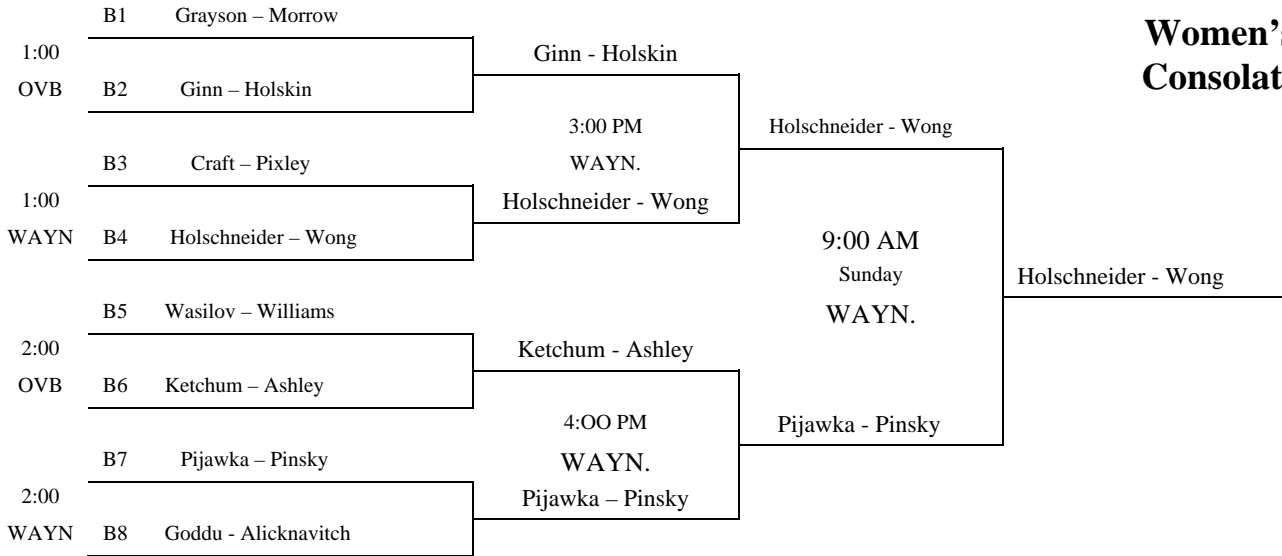

**PA STATES 2010
Women's B
Consolation**