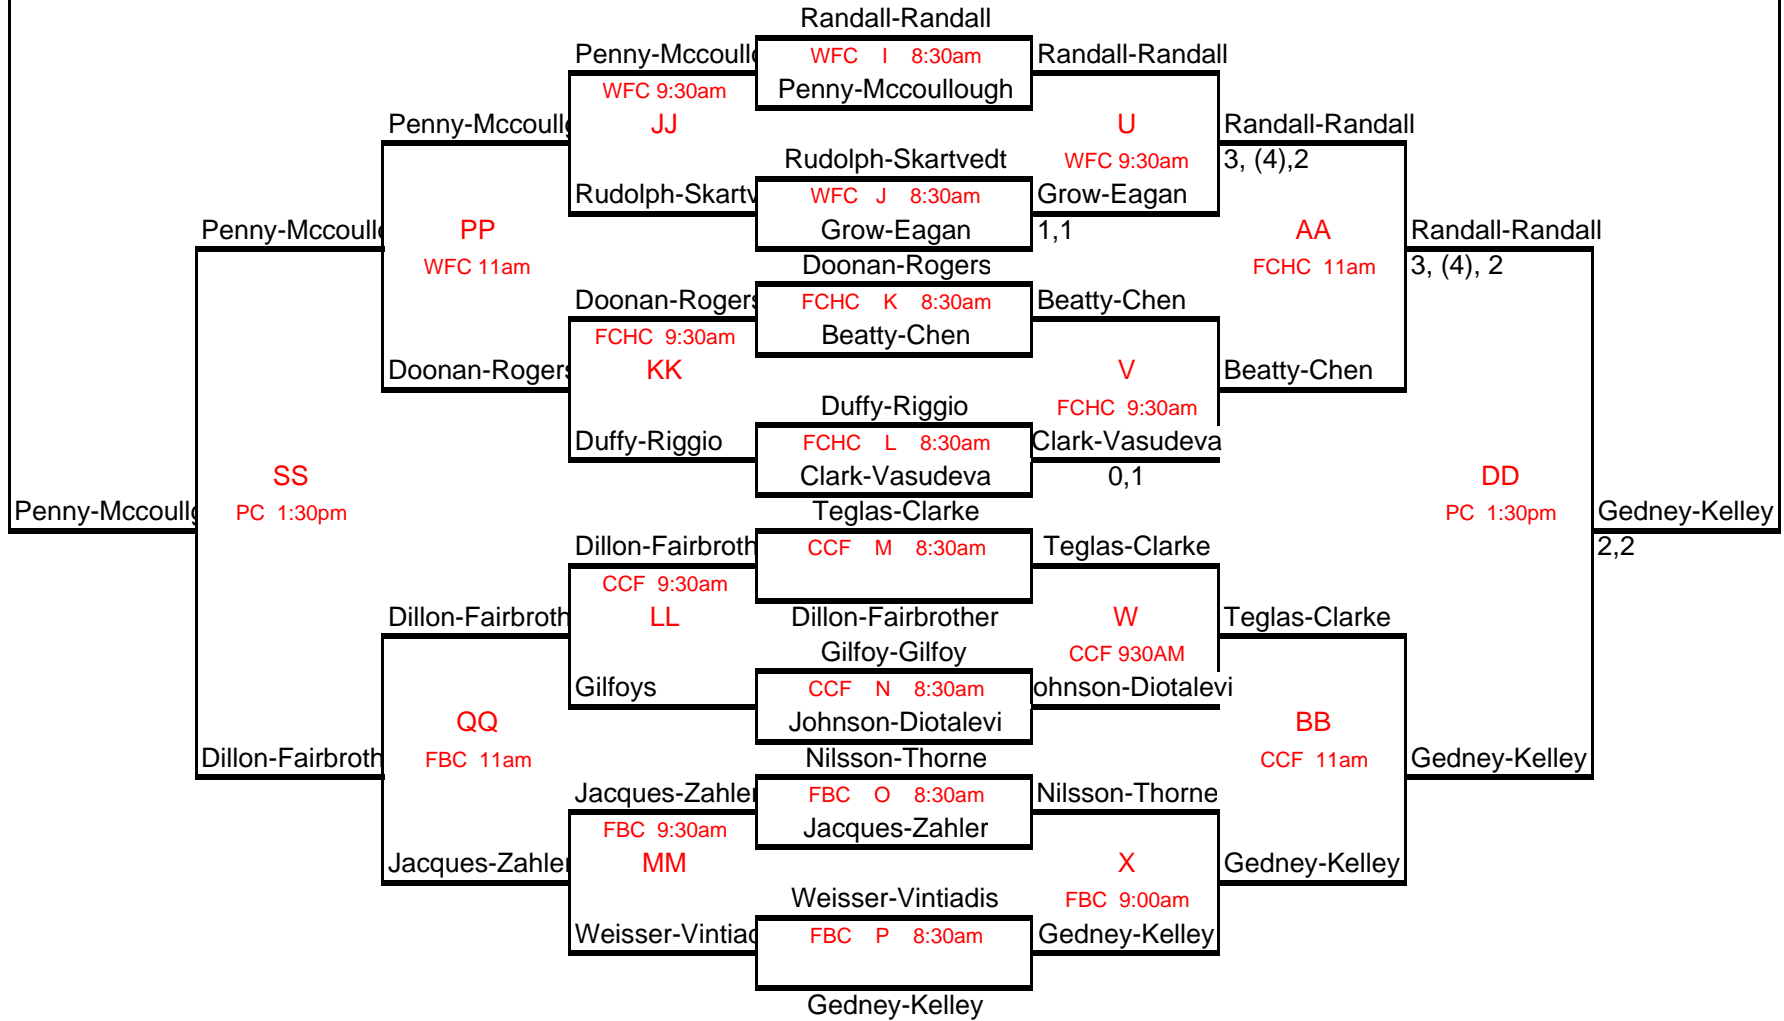

PATTERSON CLUB MEN'S "B" PLATFORM TENNIS CHAMPIONSHIP
OCTOBER 16, 2010

Scott Slobin's Cell: 203-526-7538

TT
PC 4:00pm

EE
PC 4:00pm