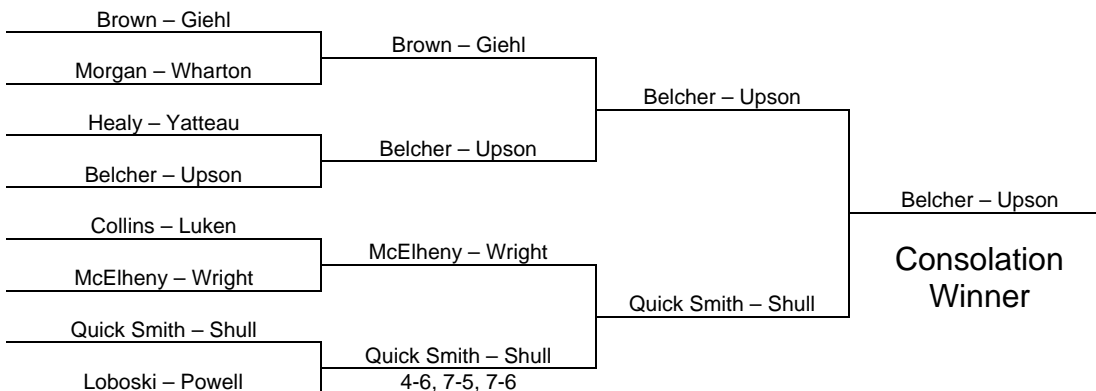

SHADOW LAKE INVITATIONAL Women's Open

Consolation