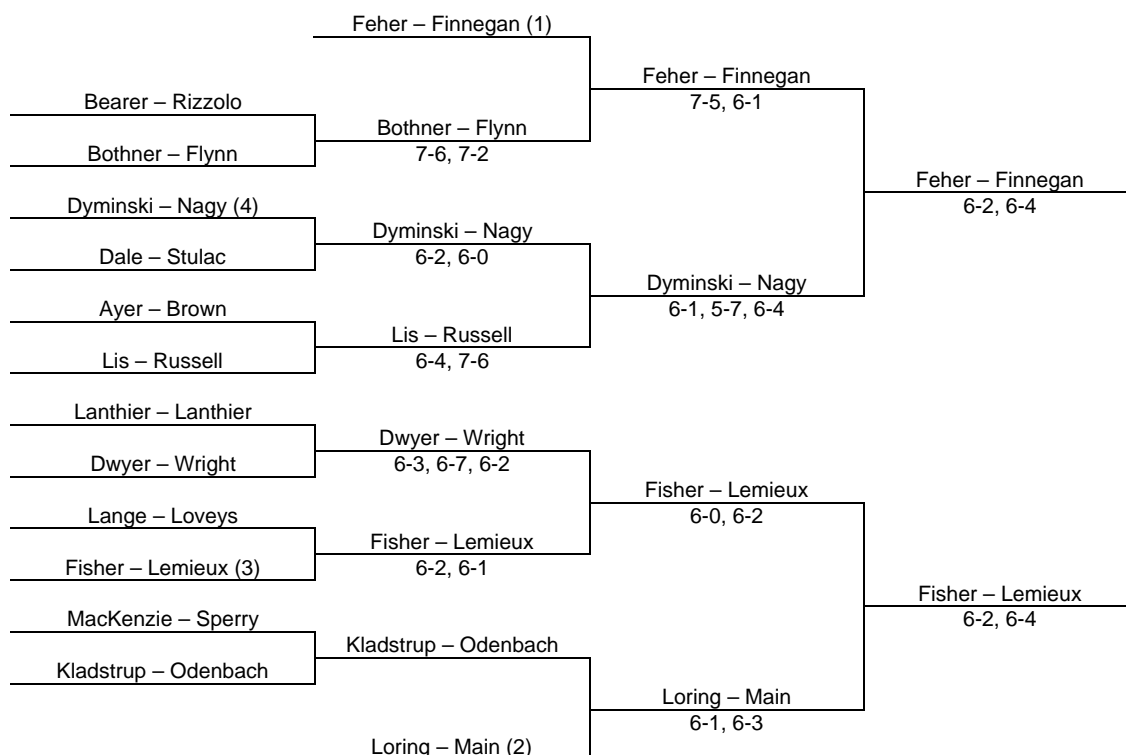

SHADOW LAKE INVITATIONAL Women's Open

Main Draw

Seeded Teams

- Feher – Finnegan
- Loring – Main
- Fisher – Lemieux
- Dyminski – Nagy

Feher – Finnegan
2-6, 6-4, 6-1

Champions

SHADOW LAKE INVITATIONAL Women's Open