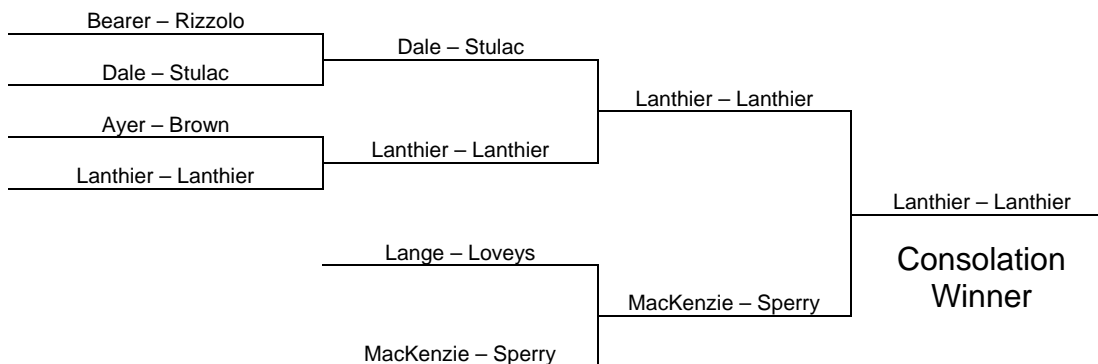

SHADOW LAKE INVITATIONAL Women's Open

Main Draw

Seeded Teams

- Feher – Finnegan
- Loring – Main
- Fisher – Lemieux
- Dyminski – Nagy

Feher – Finnegan
2-6, 6-4, 6-1

Champions

SHADOW LAKE INVITATIONAL Women's Open

Consolation

Reprive

Last Chance

Playoff for 3rd