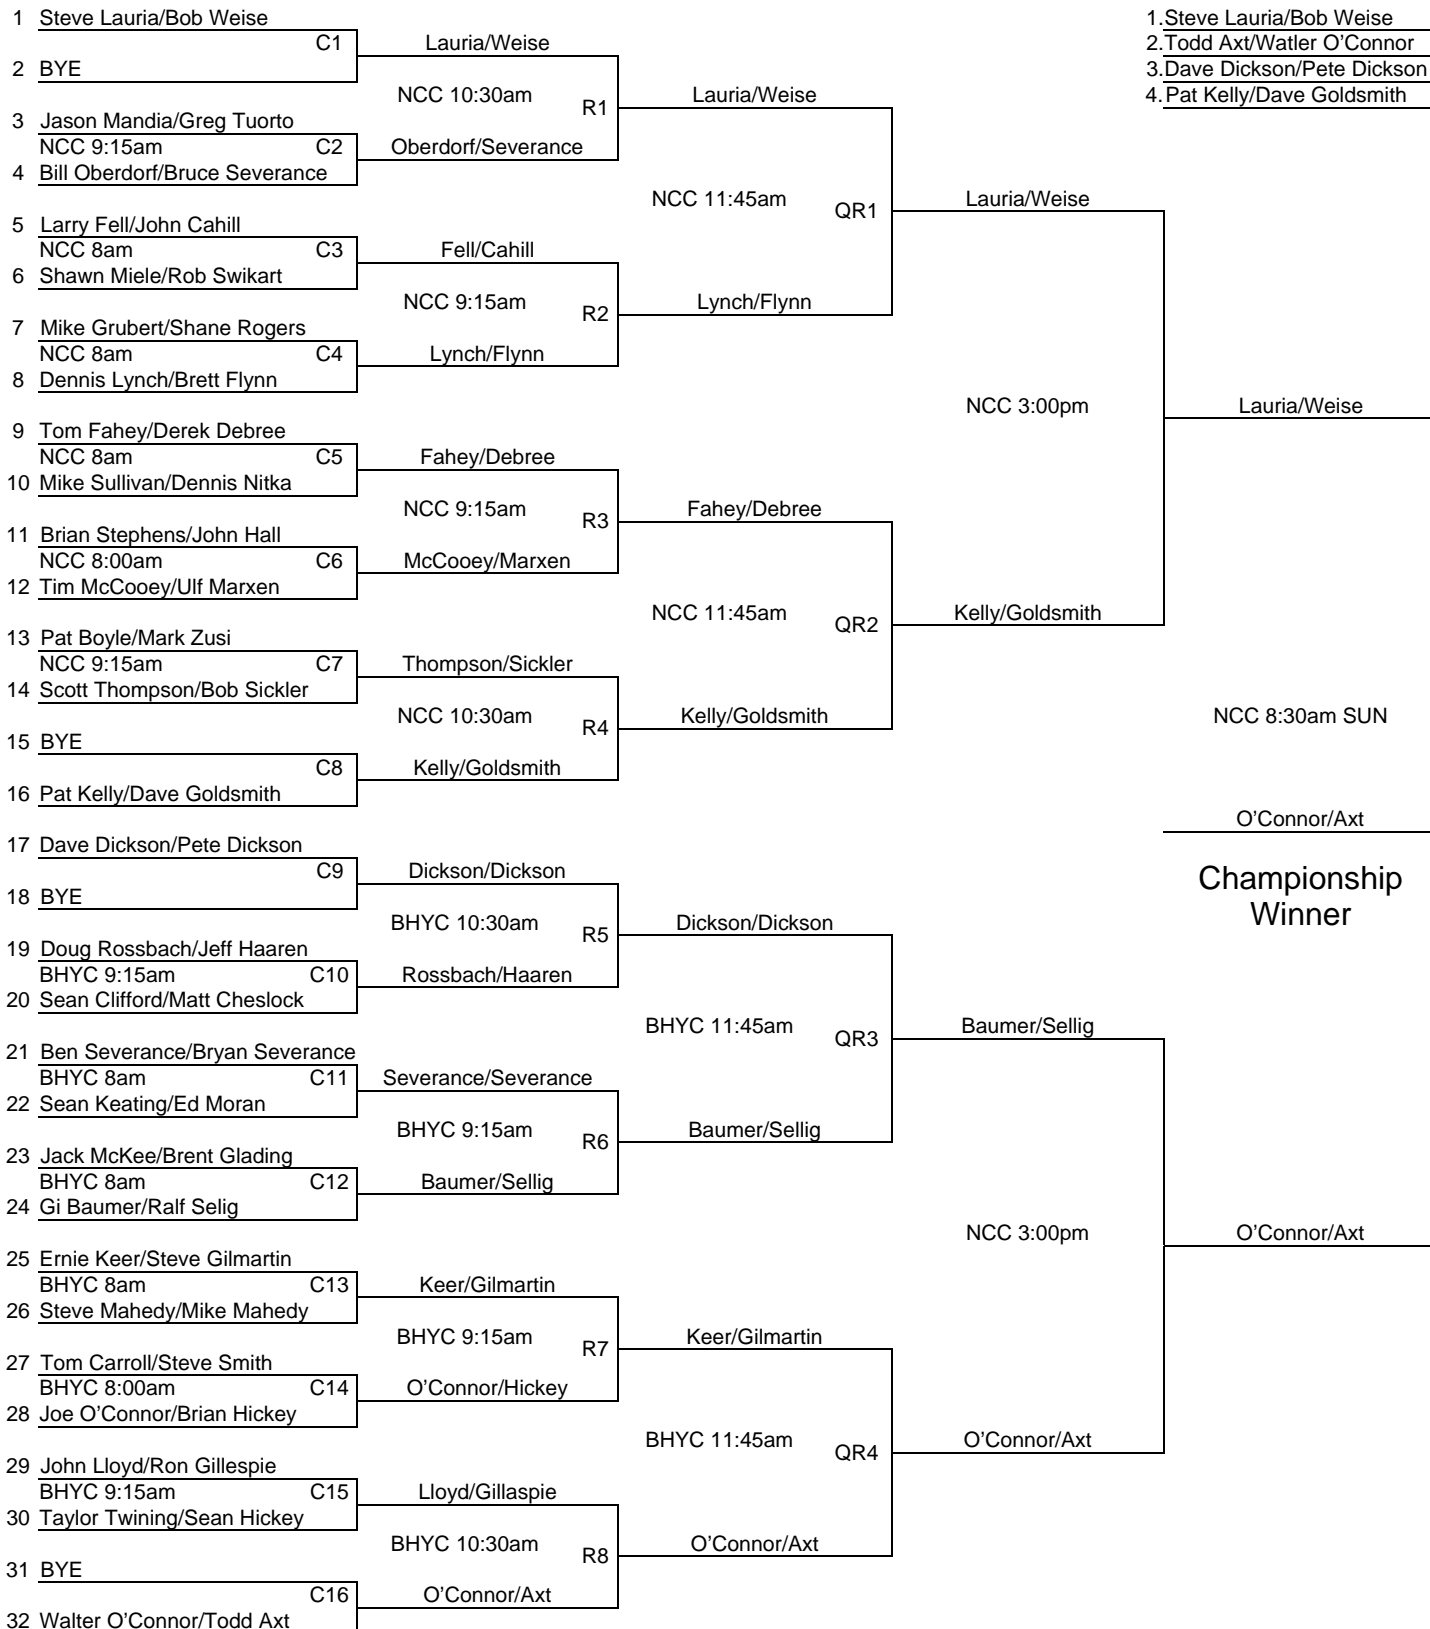

Shore CURE Men's Open 2010

Main Draw

Seeded Teams

1. Steve Lauria/Bob Weise
2. Todd Axt/Watler O'Connor
3. Dave Dickson/Pete Dickson
4. Pat Kelly/Dave Goldsmith

Championship Winner

Shore CURE Men's Open 2010

Reprive

Quarter Reprive