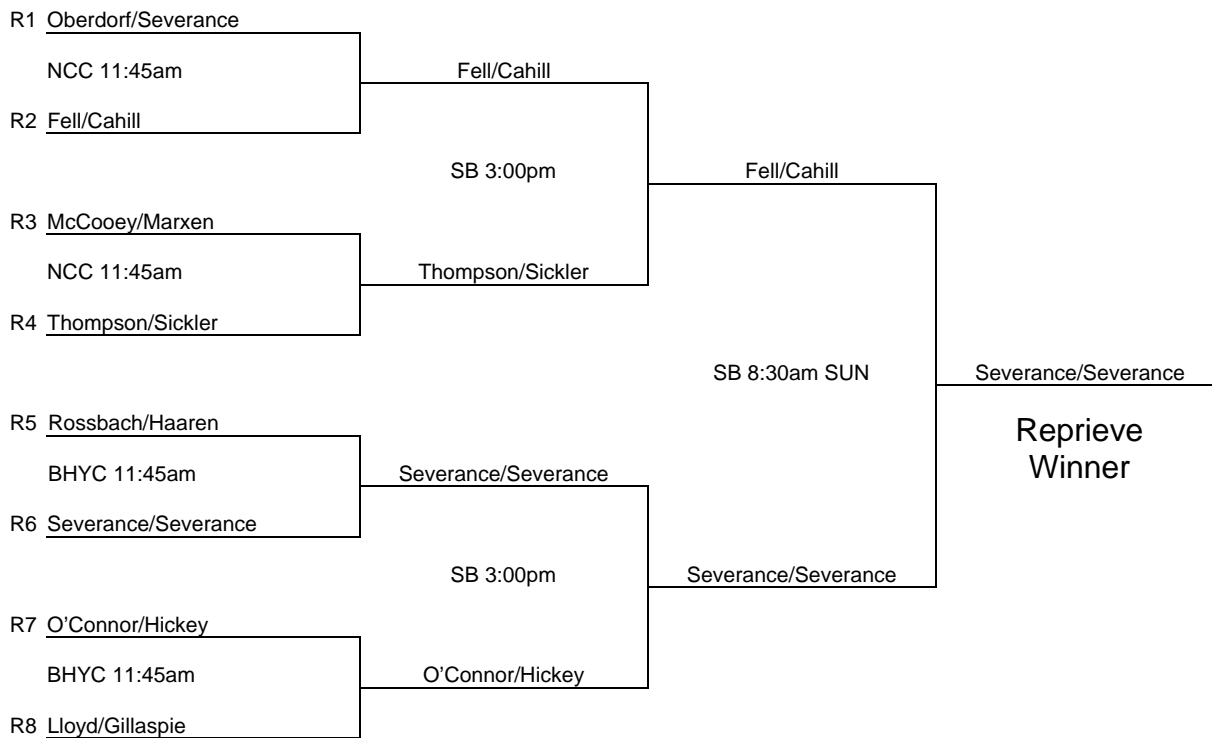

Shore CURE Men's Open 2010

Main Draw

Seeded Teams

1. Steve Lauria/Bob Weise
2. Todd Axt/Watler O'Connor
3. Dave Dickson/Pete Dickson
4. Pat Kelly/Dave Goldsmith

Championship Winner

Shore CURE Men's Open 2010

Reprive

Quarter Reprive