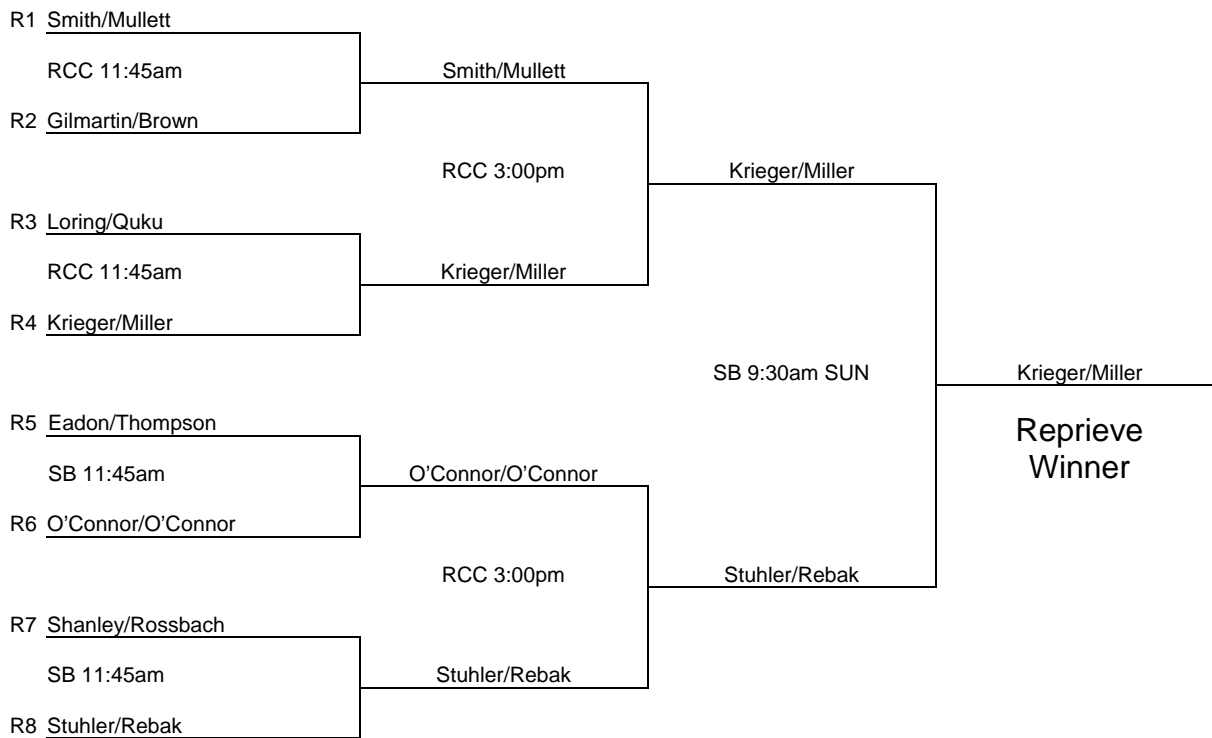

Shore CURE Women's Open

Reprieve