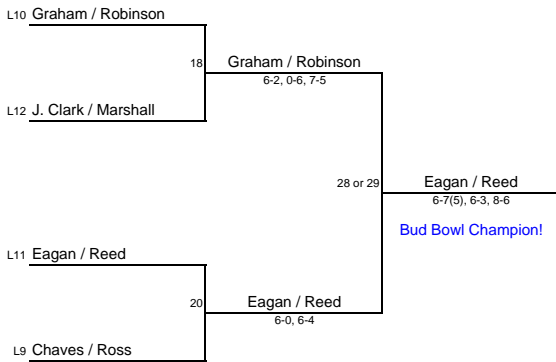

2010 SOUTHERN INVITATIONAL PLATFORM TENNIS TOURNAMENT

OPEN DRAW

Consolation with Feed-In

Champion's Draw

2010 Champion	G. Archer / Janda	6pts*
2nd Place	Galloway / Hanes	5pts
3rd Place	Whaling / M. Wilson	4pts
4th Place	J. Archer / Green	3pts
5th Place	McKee / Thompson	2pts
6th Place	Breese / P. Clark	1pts

* S.I. Hall-Of-Fame Points!

Bud Bowl Bracket

Bourbon Bowl

ODD # Matches Played @ Old Town Club

EVEN # Matches Played @ Forsyth Country Club