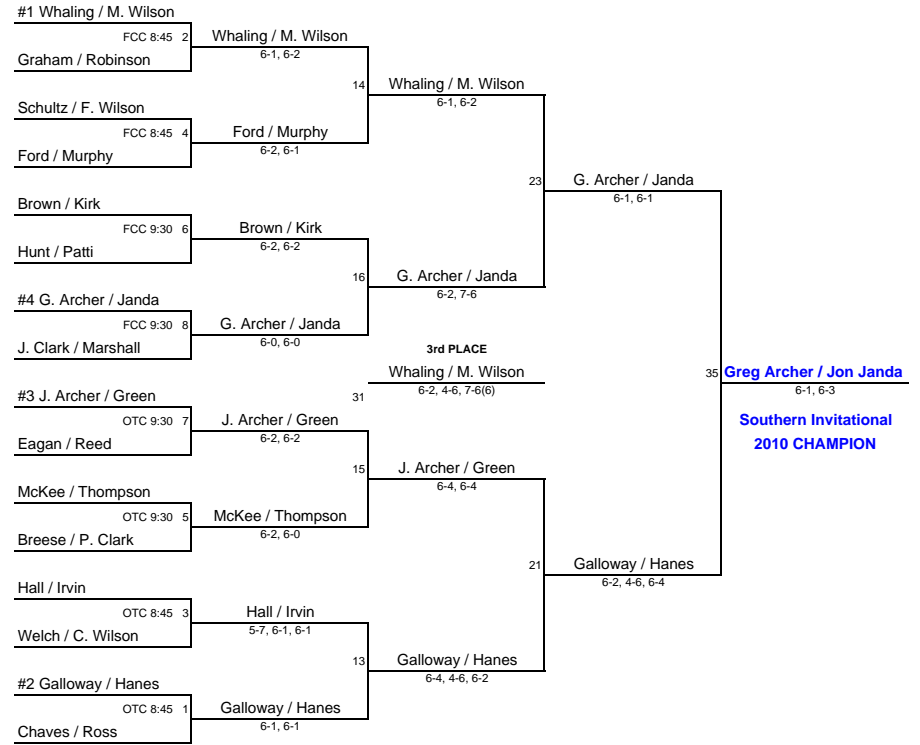

2010 SOUTHERN INVITATIONAL PLATFORM TENNIS TOURNAMENT

OPEN DRAW

Consolation with Feed-In

Champion's Draw

2010 Champion	G. Archer / Janda	6pts*
2nd Place	Galloway / Hanes	5pts
3rd Place	Whaling / M. Wilson	4pts
4th Place	J. Archer / Green	3pts
5th Place	McKee / Thompson	2pts
6th Place	Breese / P. Clark	1pts

* S.I. Hall-Of-Fame Points!

Bud Bowl Bracket

Bourbon Bowl

ODD # Matches Played @ Old Town Club

EVEN # Matches Played @ Forsyth Country Club