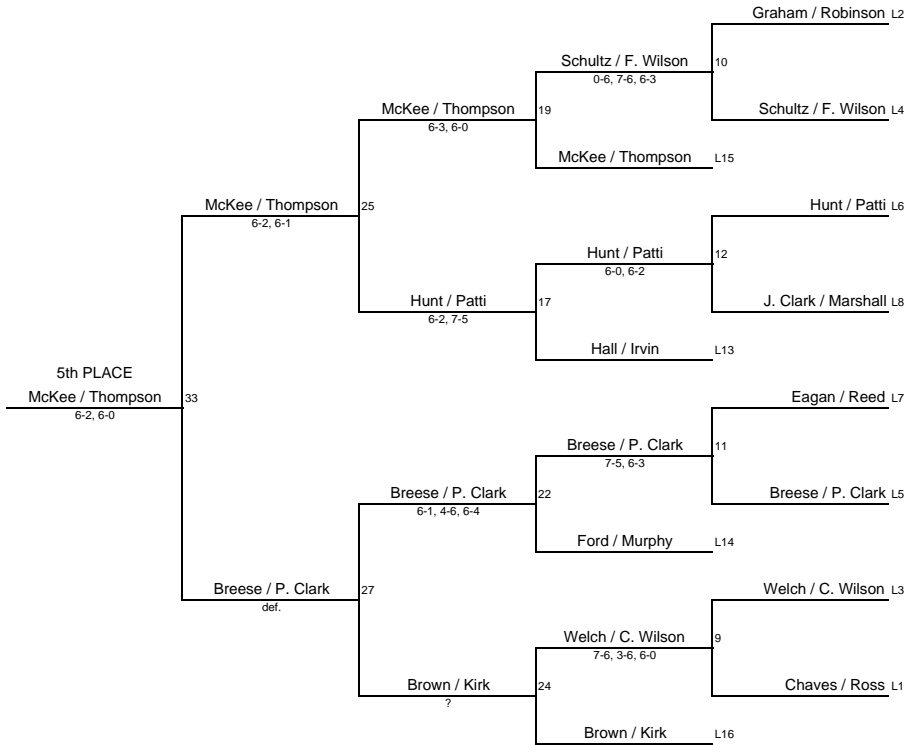

2010 SOUTHERN INVITATIONAL PLATFORM TENNIS TOURNAMENT

OPEN DRAW

Consolation with Feed-In

Champion's Draw

2010 Champion	G. Archer / Janda	6pts*
2nd Place	Galloway / Hanes	5pts
3rd Place	Whaling / M. Wilson	4pts
4th Place	J. Archer / Green	3pts
5th Place	McKee / Thompson	2pts
6th Place	Breese / P. Clark	1pts

* S.I. Hall-Of-Fame Points!

Bud Bowl Bracket

Bourbon Bowl

ODD # Matches Played @ Old Town Club

EVEN # Matches Played @ Forsyth Country Club