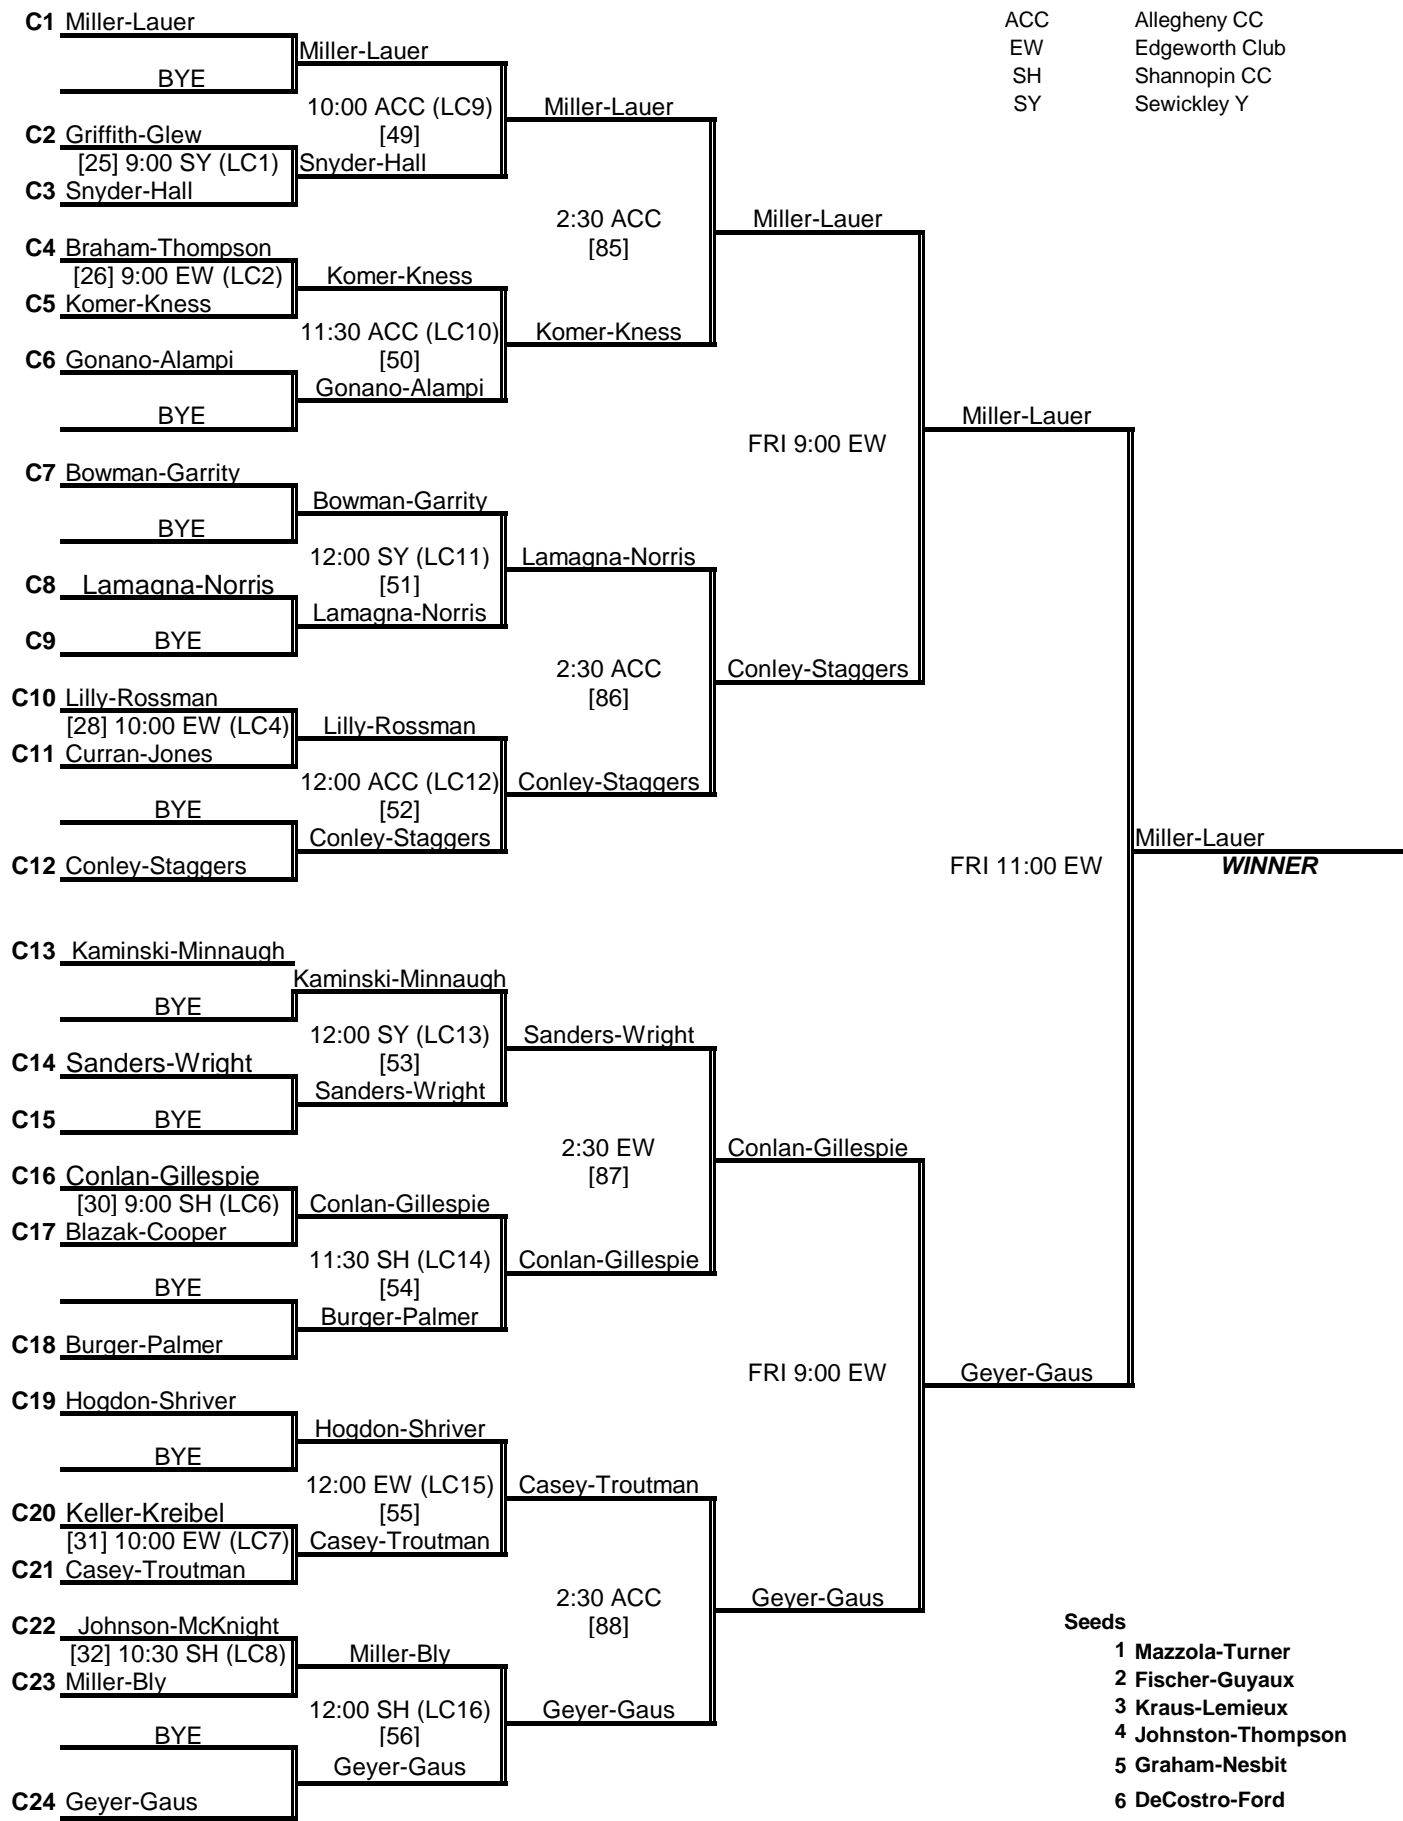

2010 WOMEN'S WEST PENN

MAIN DRAW

Karen Henke, Tournament Director

ACC Allegheny CC
 EW Edgeworth Club
 SH Shannopin CC
 SY Sewickley Y

C1 to C24 to Consolation; 32-1 to 32-16 to 32 Reprive; 16-1 to 16-8 to 16 Reprive; QR1 to QR4 to Quarter Reprive

Numbers in [BRACES] correspond to the court scheduling sheet.

2010 WOMEN'S WEST PENN

CONSOLATION Draw

LC1 to LC16 to Last Chance

- Seeds**
- 1 Mazzola-Turner
 - 2 Fischer-Guyaux
 - 3 Kraus-Lemieux
 - 4 Johnston-Thompson
 - 5 Graham-Nesbit
 - 6 DeCostro-Ford
 - 7 Diemert-Watson
 - 8 Kelly-Wilson

32 REPRIEVE Draw

16 REPRIEVE Draw

Numbers in [BRACES] correspond to the court scheduling sheet.

2010 WOMEN'S WEST PENN

LAST CHANCE

Numbers in [BRACES] correspond to the court scheduling sheet.

ACC Allegheny CC
 EW Edgeworth Club
 SH Shannopin CC
 SY Sewickley Y