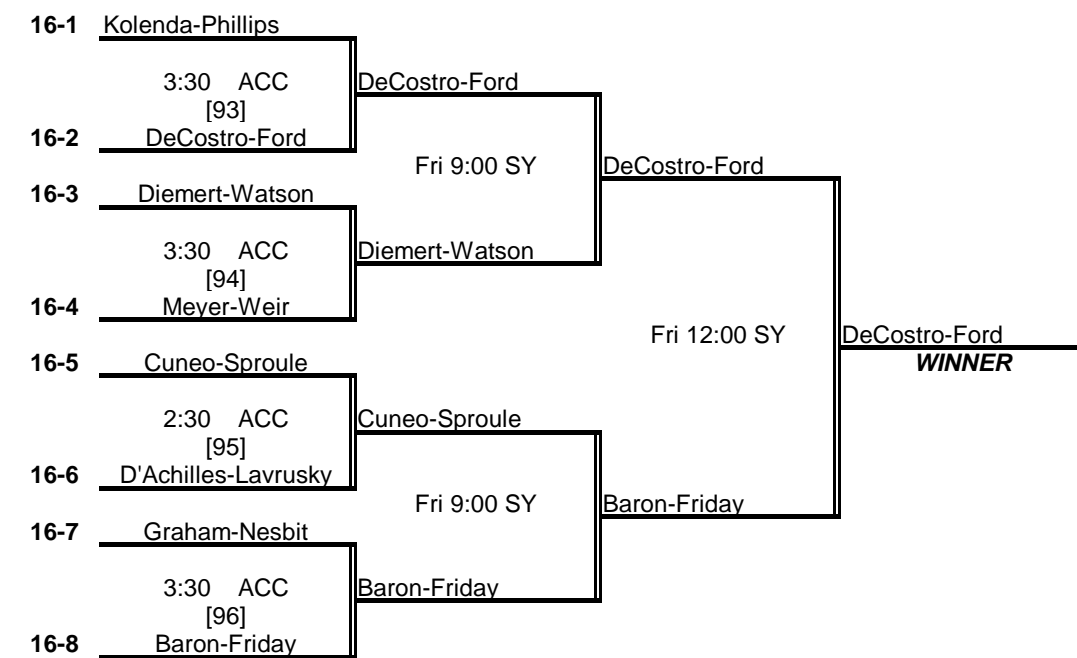

2010 WOMEN'S WEST PENN

MAIN DRAW

Karen Henke, Tournament Director

ACC Allegheny CC
 EW Edgeworth Club
 SH Shannopin CC
 SY Sewickley Y

C1 to C24 to Consolation; 32-1 to 32-16 to 32 Reprive; 16-1 to 16-8 to 16 Reprive; QR1 to QR4 to Quarter Reprive

Numbers in [BRACES] correspond to the court scheduling sheet.

2010 WOMEN'S WEST PENN

CONSOLATION Draw

LC1 to LC16 to Last Chance

- Seeds**
- 1 Mazzola-Turner
 - 2 Fischer-Guyaux
 - 3 Kraus-Lemieux
 - 4 Johnston-Thompson
 - 5 Graham-Nesbit
 - 6 DeCostro-Ford
 - 7 Diemert-Watson
 - 8 Kelly-Wilson

32 REPRIEVE Draw

16 REPRIEVE Draw

Numbers in [BRACES] correspond to the court scheduling sheet.

2010 WOMEN'S WEST PENN

LAST CHANCE

Numbers in [BRACES] correspond to the court scheduling sheet.

ACC Allegheny CC
 EW Edgeworth Club
 SH Shannopin CC
 SY Sewickley Y