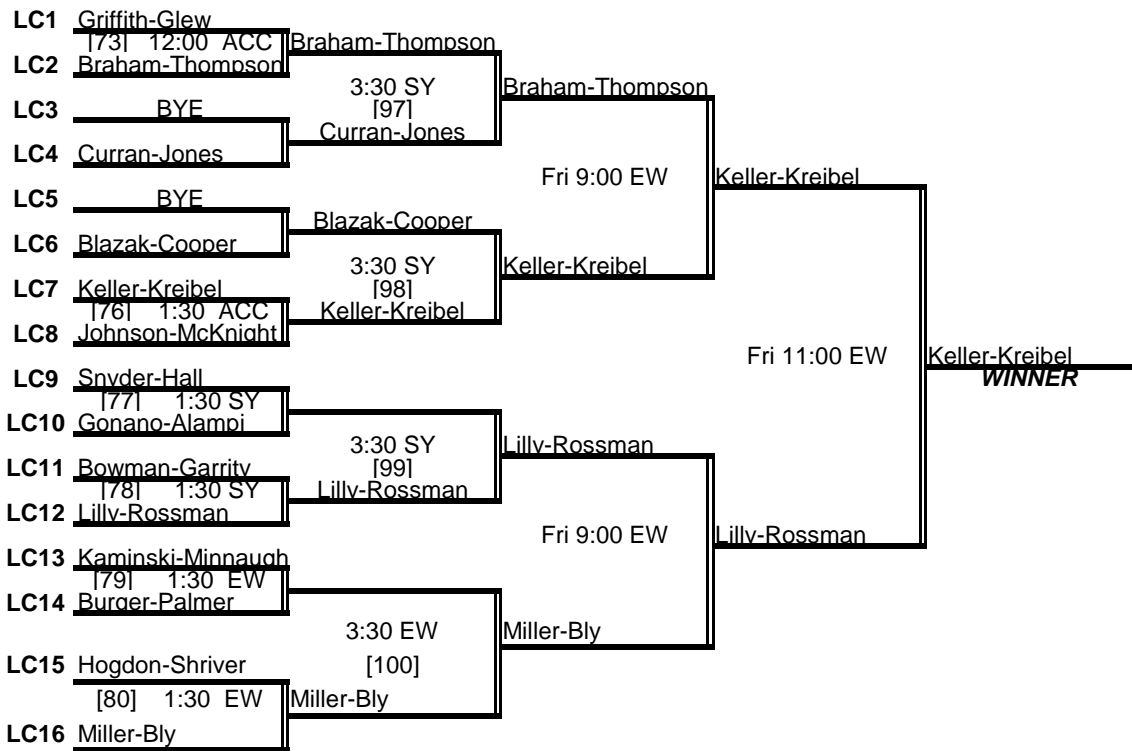

Numbers in [BRACES] correspond to the court scheduling sheet.

2010 WOMEN'S WEST PENN

CONSOLATION Draw

LC1 to LC16 to Last Chance

- Seeds**
- 1 Mazzola-Turner
 - 2 Fischer-Guyaux
 - 3 Kraus-Lemieux
 - 4 Johnston-Thompson
 - 5 Graham-Nesbit
 - 6 DeCostro-Ford
 - 7 Diemert-Watson
 - 8 Kelly-Wilson

32 REPRIEVE Draw

16 REPRIEVE Draw

Numbers in [BRACES] correspond to the court scheduling sheet.

2010 WOMEN'S WEST PENN

LAST CHANCE

Numbers in [BRACES] correspond to the court scheduling sheet.

ACC Allegheny CC
 EW Edgeworth Club
 SH Shannopin CC
 SY Sewickley Y

QUARTER REPRIEVE

PLAYOFF FOR 3RD

Seeds:

- 1 Mazzola-Turner
- 2 Fischer-Guyaux
- 3 Kraus-Lemieux
- 4 Johnston-Thompson
- 5 Graham-Nesbit
- 6 DeCostro-Ford
- 7 Diemert-Watson
- 8 Kelly-Wilson