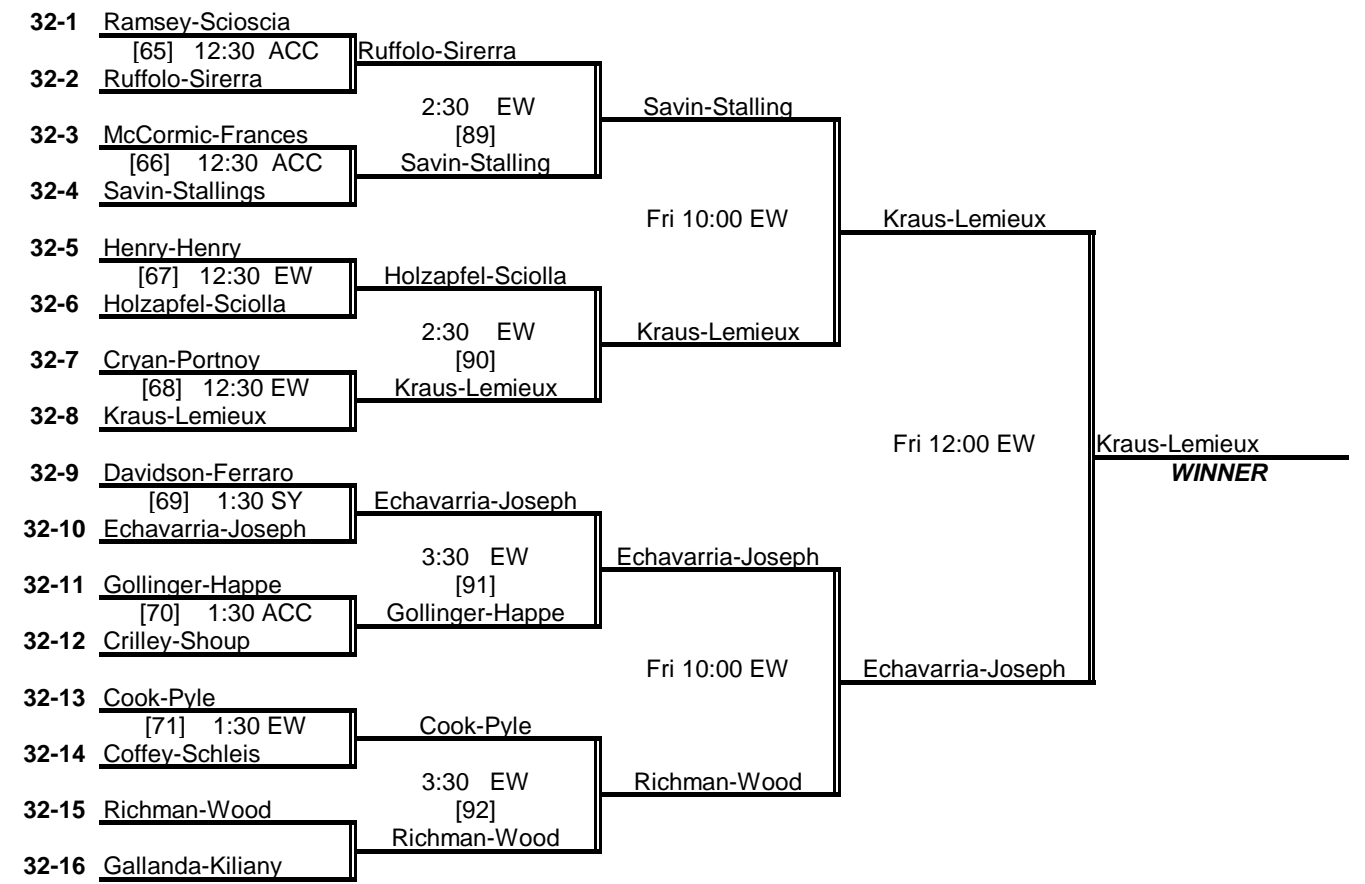

Numbers in [BRACES] correspond to the court scheduling sheet.

2010 WOMEN'S WEST PENN

CONSOLATION Draw

LC1 to LC16 to Last Chance

- Seeds**
- 1 Mazzola-Turner
 - 2 Fischer-Guyaux
 - 3 Kraus-Lemieux
 - 4 Johnston-Thompson
 - 5 Graham-Nesbit
 - 6 DeCostro-Ford
 - 7 Diemert-Watson
 - 8 Kelly-Wilson

32 REPRIEVE Draw

16 REPRIEVE Draw

Numbers in [BRACES] correspond to the court scheduling sheet.

2010 WOMEN'S WEST PENN

LAST CHANCE

Numbers in [BRACES] correspond to the court scheduling sheet.

ACC Allegheny CC
 EW Edgeworth Club
 SH Shannopin CC
 SY Sewickley Y