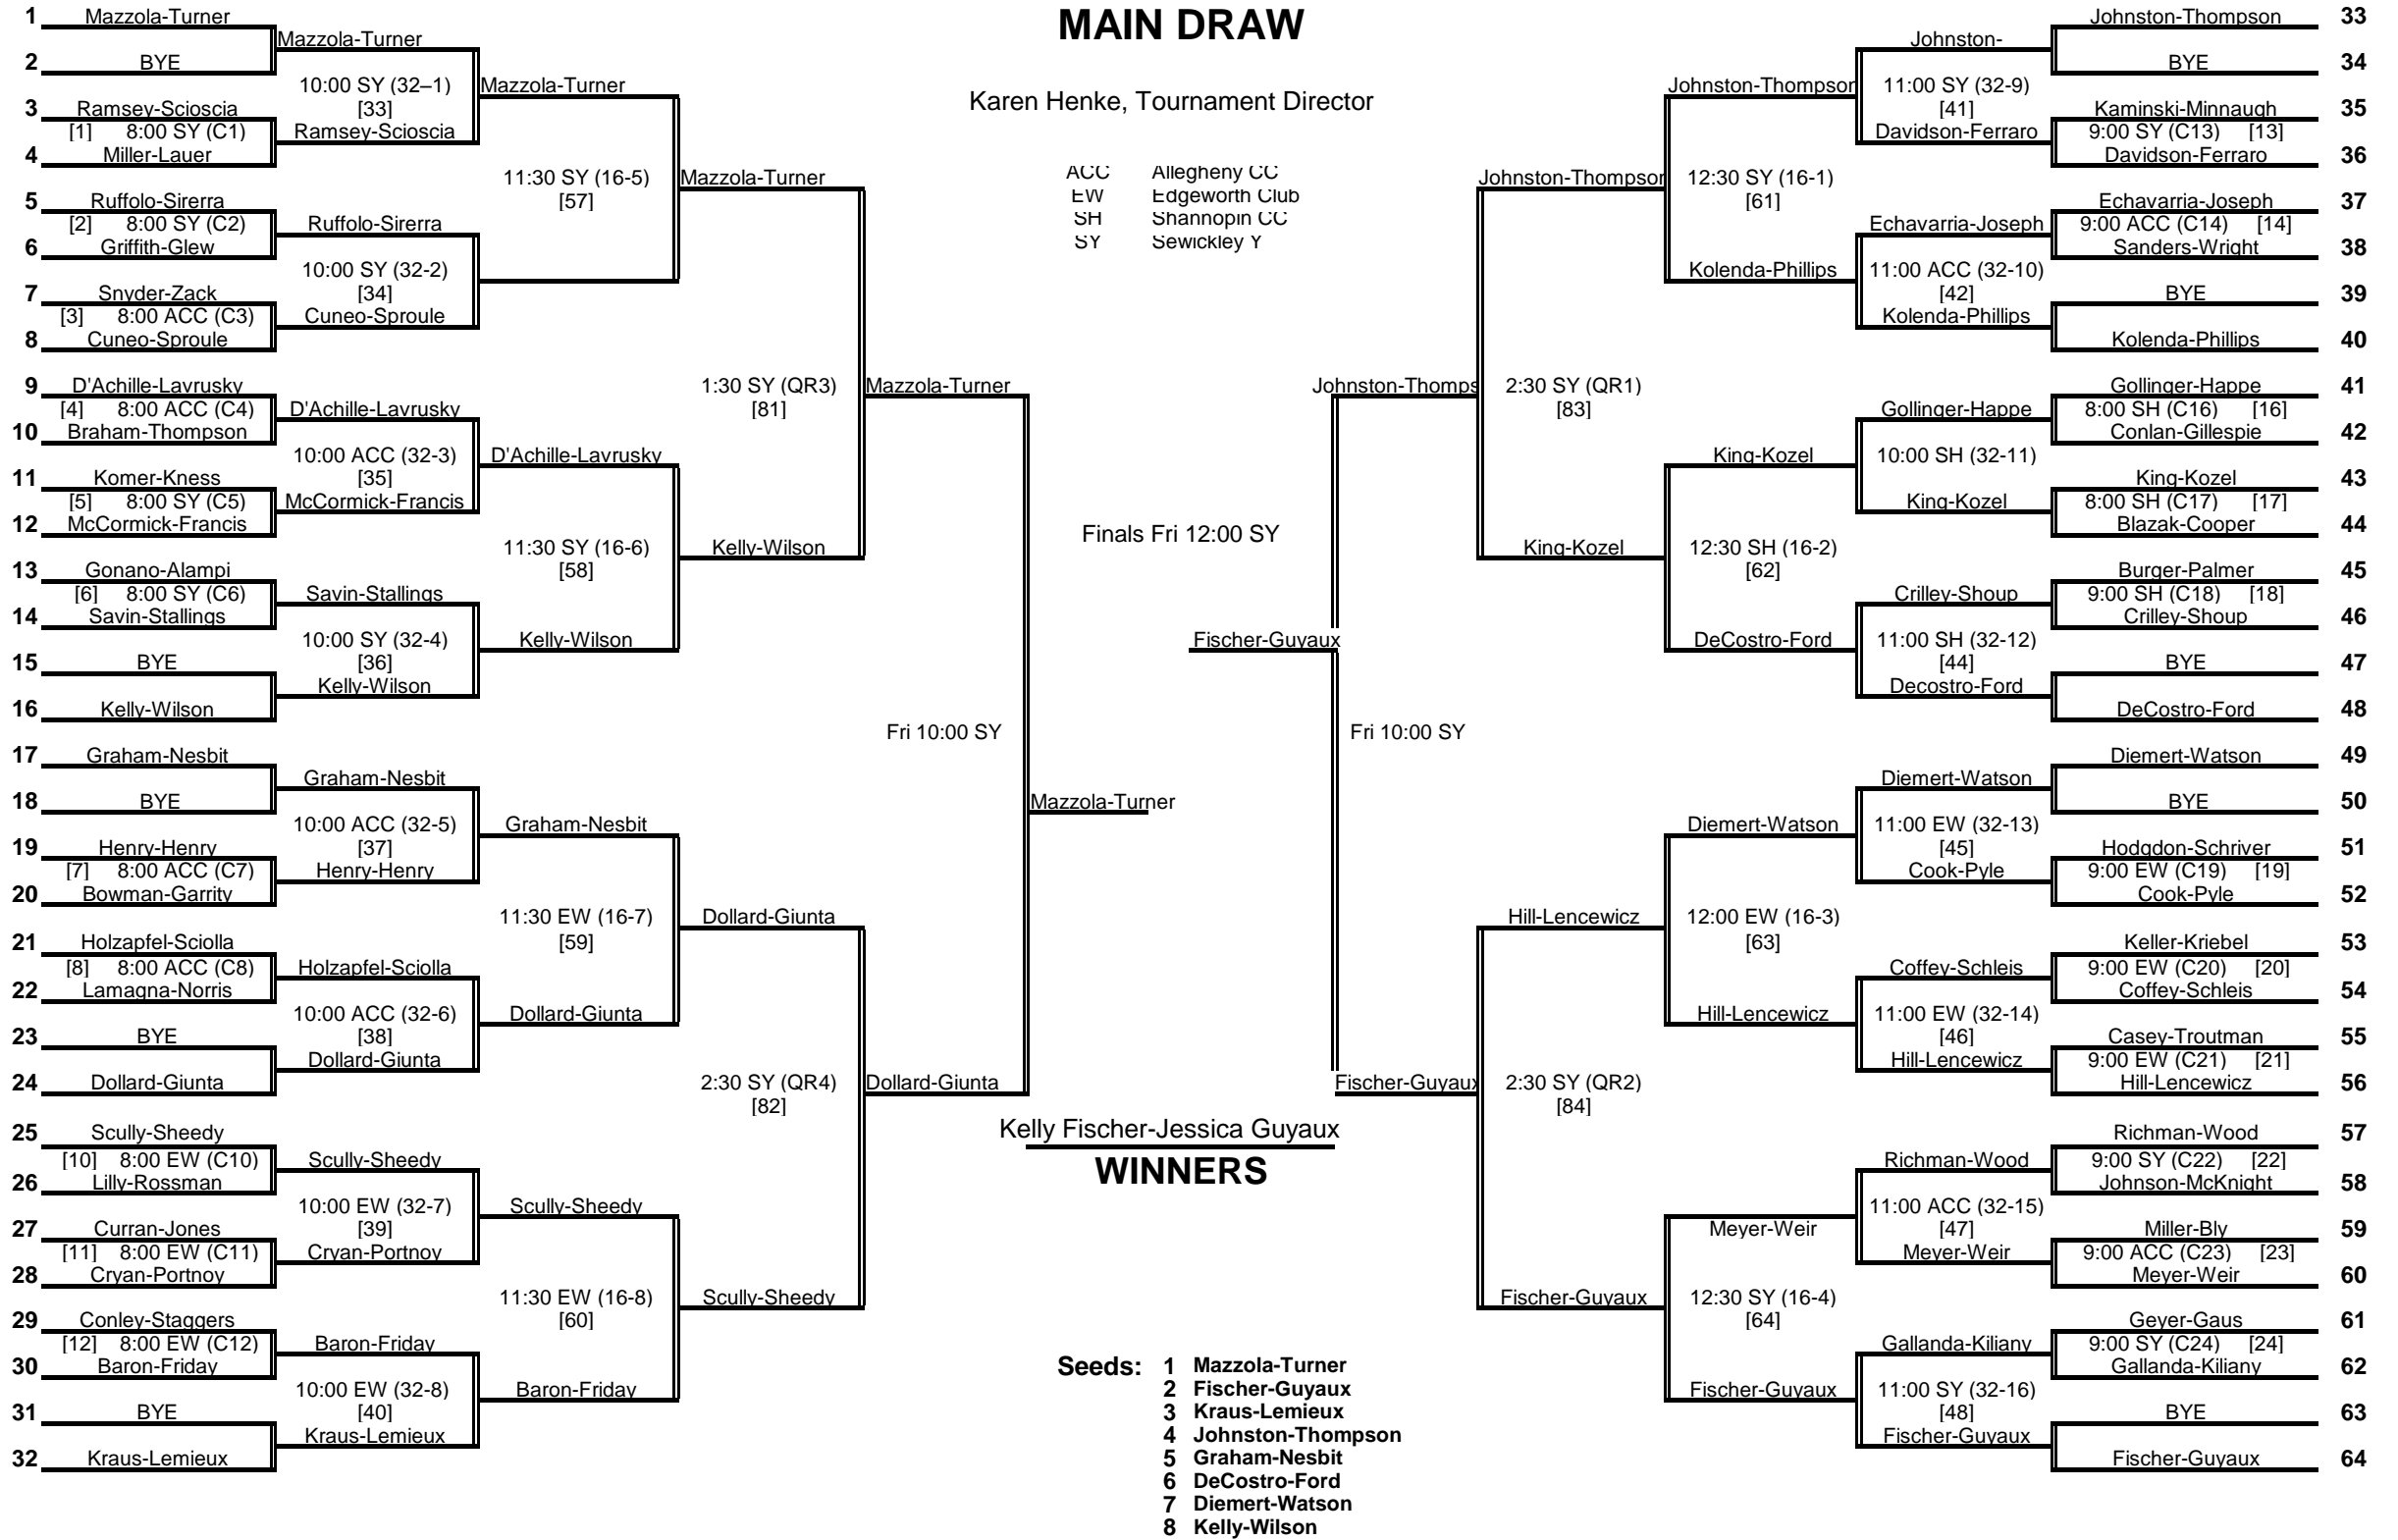

2010 WOMEN'S WEST PENN

MAIN DRAW

Karen Henke, Tournament Director

ACC Allegheny CC
 EW Edgeworth Club
 SH Shannopin CC
 SY Sewickley Y

C1 to C24 to Consolation; 32-1 to 32-16 to 32 Reprive; 16-1 to 16-8 to 16 Reprive; QR1 to QR4 to Quarter Reprive

Numbers in [BRACES] correspond to the court scheduling sheet.

2010 WOMEN'S WEST PENN

CONSOLATION Draw

LC1 to LC16 to Last Chance

- Seeds**
- 1 Mazzola-Turner
 - 2 Fischer-Guyaux
 - 3 Kraus-Lemieux
 - 4 Johnston-Thompson
 - 5 Graham-Nesbit
 - 6 DeCostro-Ford
 - 7 Diemert-Watson
 - 8 Kelly-Wilson