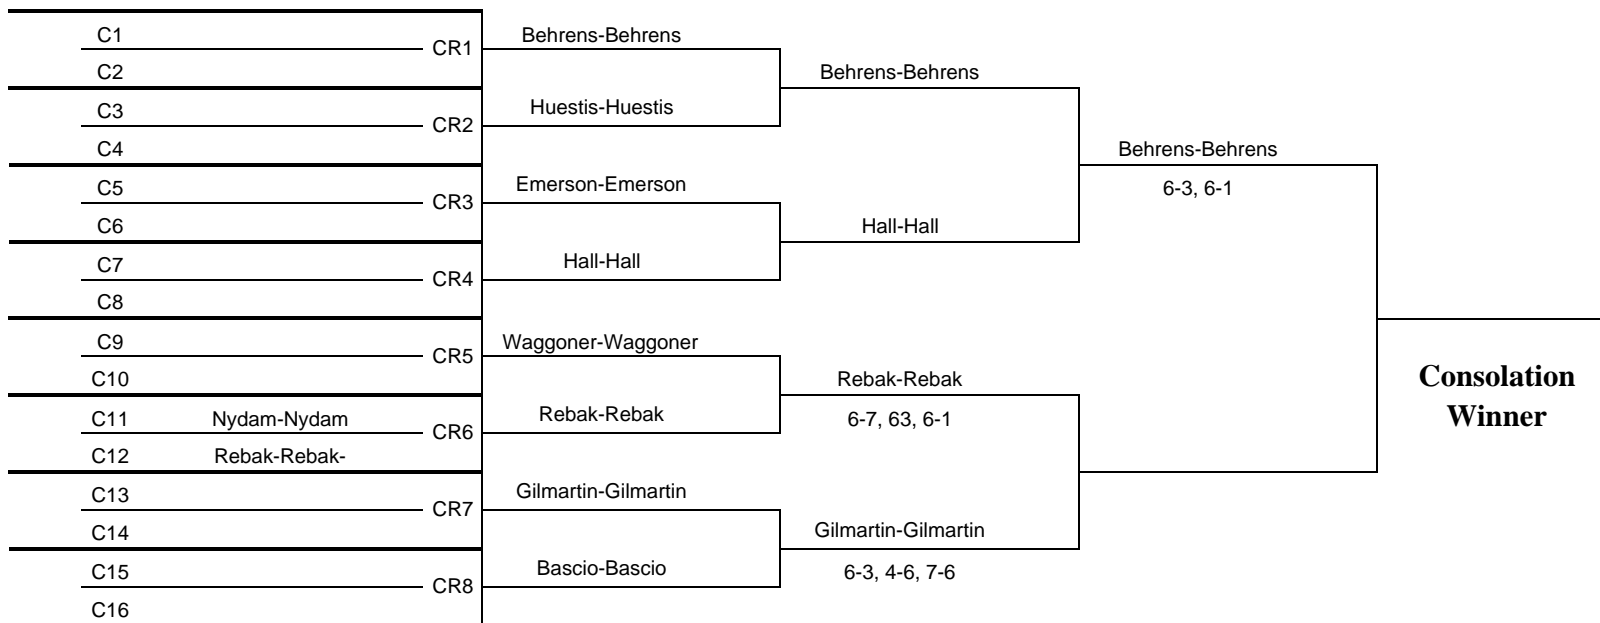

2011 APTA HUSBAND/WIFE NATIONAL CHAMPIONSHIP
Morristown, NJ

Locations

Please report all scores to:

Consolation