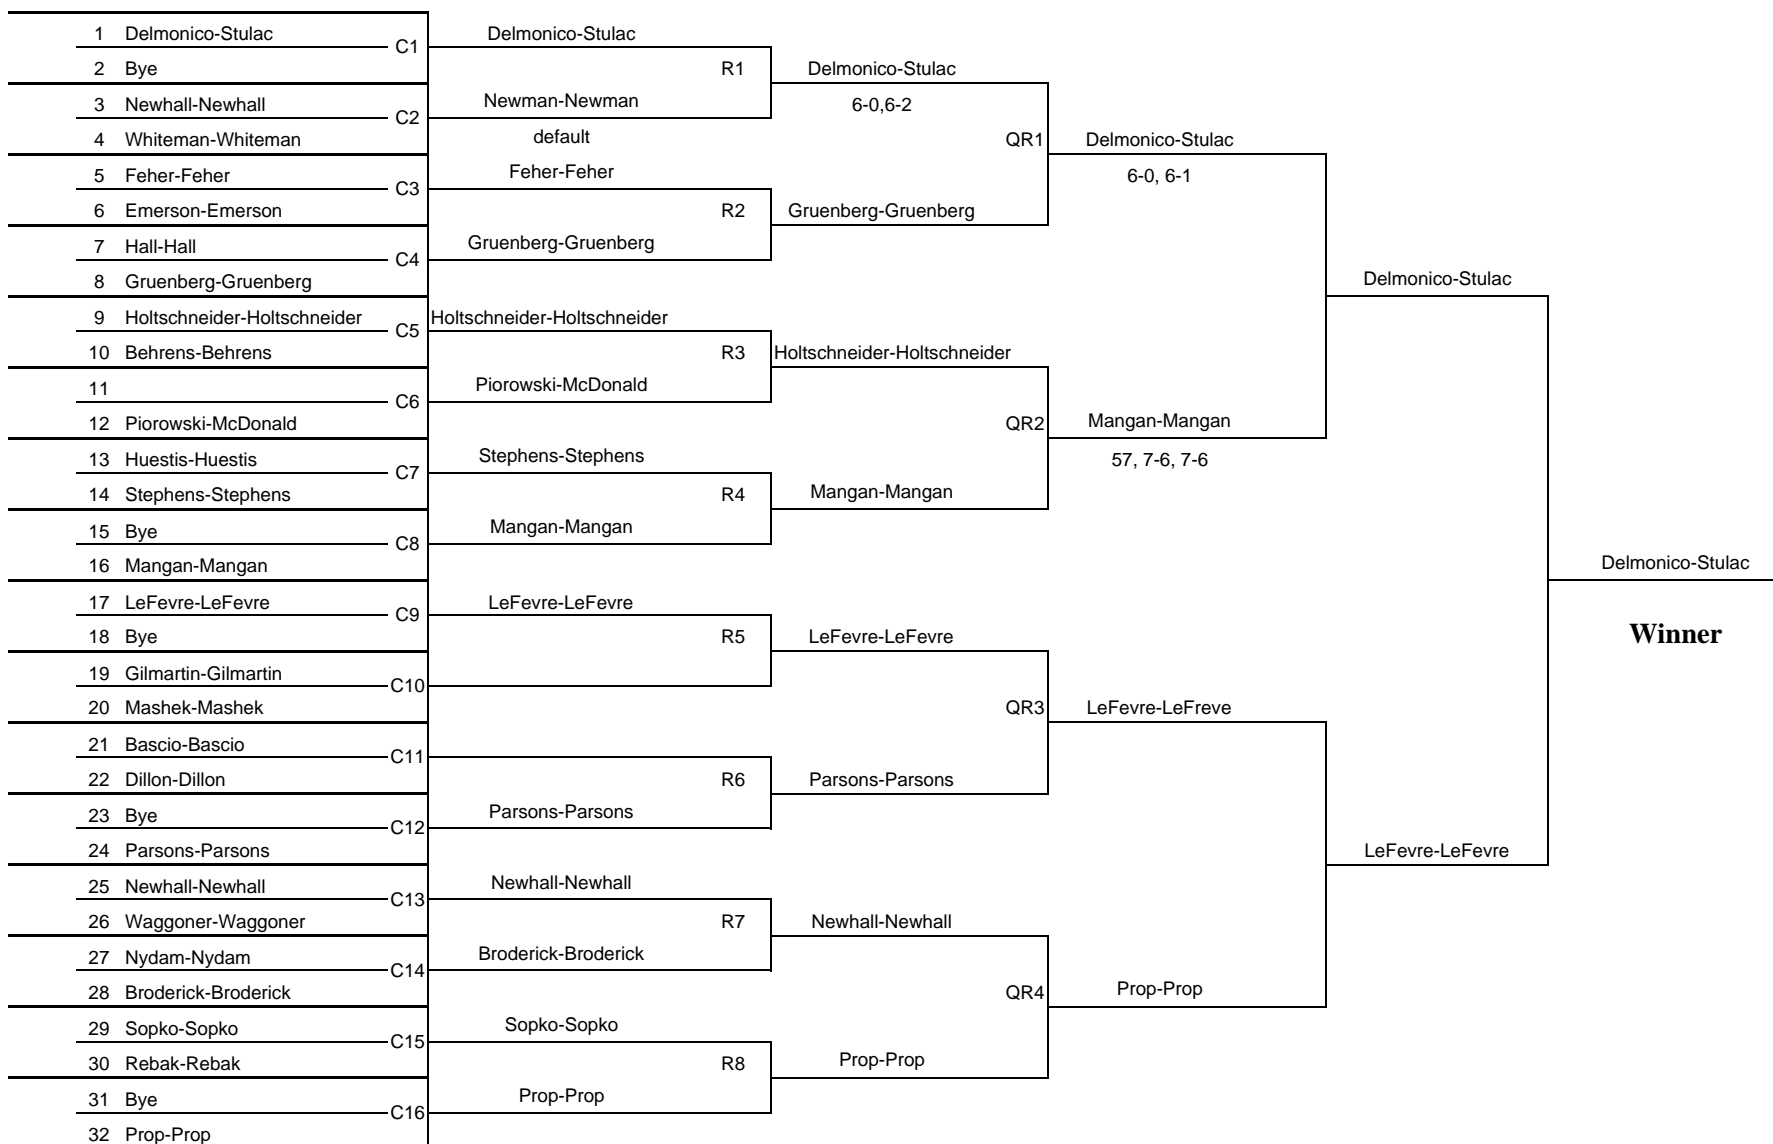

2011 APTA HUSBAND/WIFE NATIONAL CHAMPIONSHIP
Morristown, NJ

- Seeded Players
- 1 Delmonico-Stulac
 - 2 Prop-Prop
 - 3 LeFevre-LeFevre
 - 4 Mangan-Mangan

Main Draw

2011 APTA HUSBAND/WIFE NATIONAL CHAMPIONSHIP
Morristown, NJ