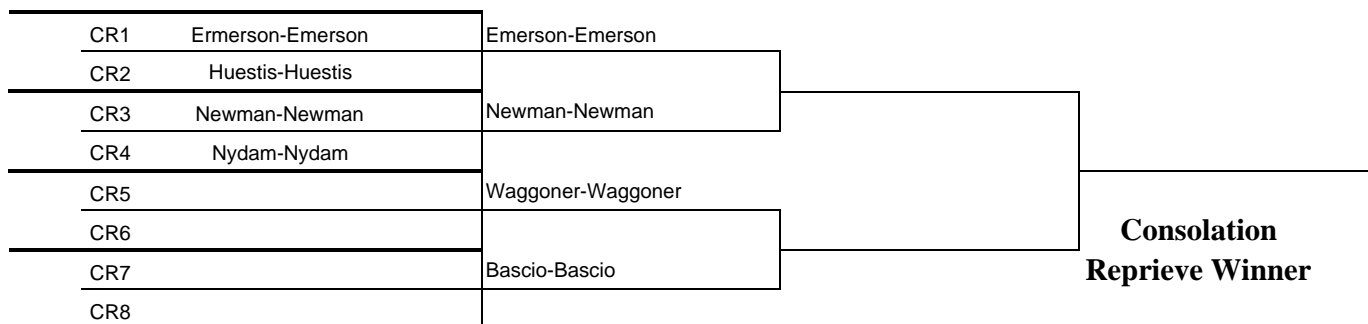

Locations

Please report all scores to:

Consolation

Consolation Reprieve

2011 APTA HUSBAND/WIFE NATIONAL CHAMPIONSHIP
Morristown, NJ

Reprive

R1 Newman-Newman	Feher-Feher		
R2 Feher-Feher	6-2, 61	Feher-Feher	
R3 Piorkowski-McDonald	Piorkowski-McDonald		
R4 Stephens-Stephens			not played
R5 Mashek-Mashek	Mashek-Mashek		
R6 Dillon-Dillon		Broderick-Broderick	
R7 Broderick-Broderick	Broderick-Broderick		
R8 Sopko-Sopko	4-6, 6-1, 6-3		