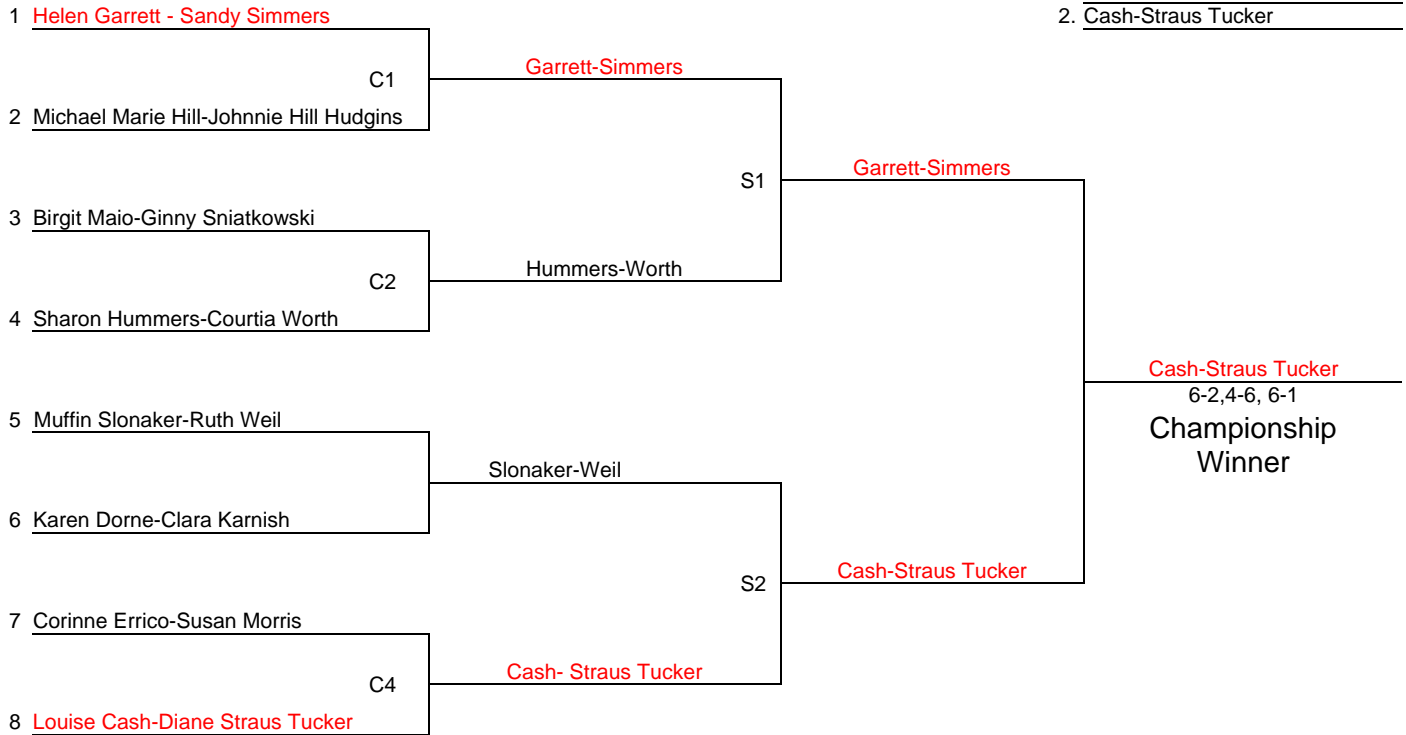

APTA WOMEN'S 60+ NATIONAL CHAMPIONSHIP

February 2, 2011

Main Draw

Seeded Teams

1. Garrett-Simmers
2. Cash-Straus Tucker

Consolation

Semi Reprive

Consolation Reprive