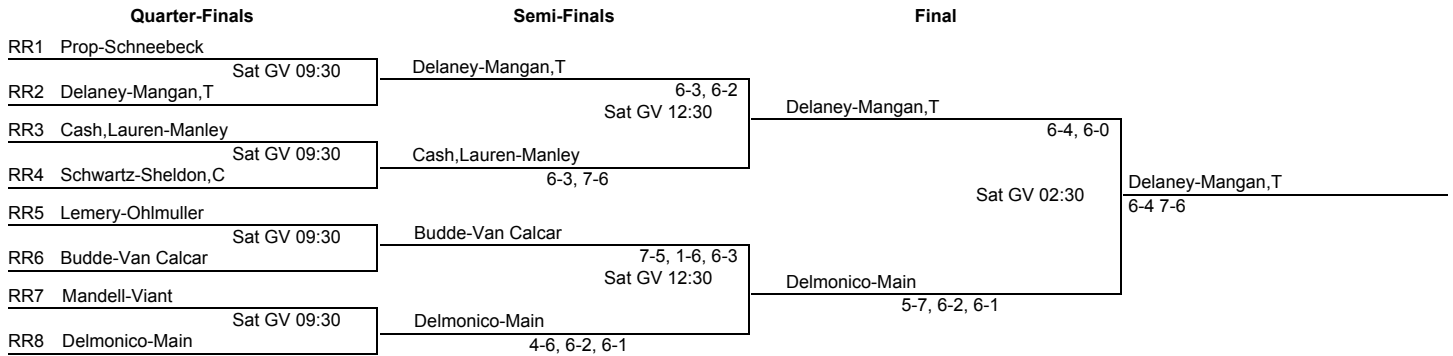

Copyright (c) 2010-2011 Hubbard Woods Software, Inc. All rights reserved.