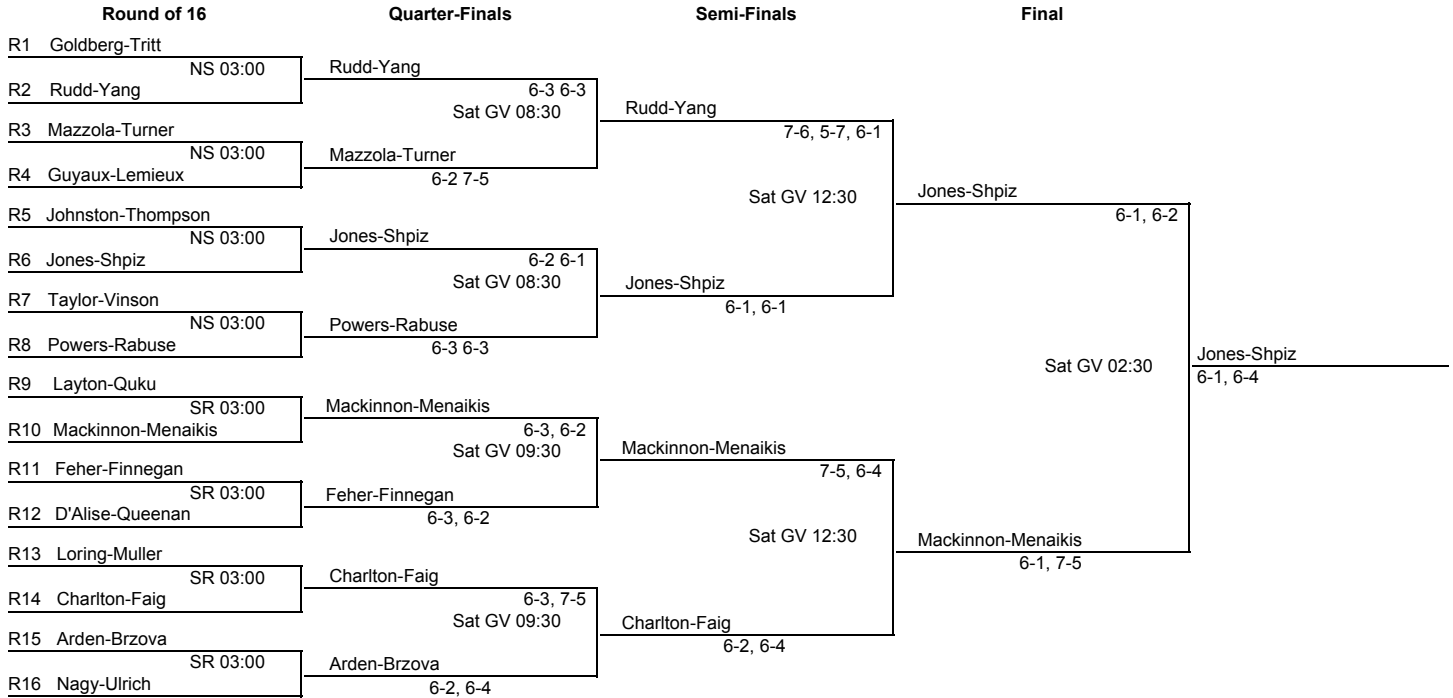

2011 APTA Men's and Women's Nationals & President's Cup
Thursday - Sunday, March 10-13, 2011

Women's Championship - 32 Reprive