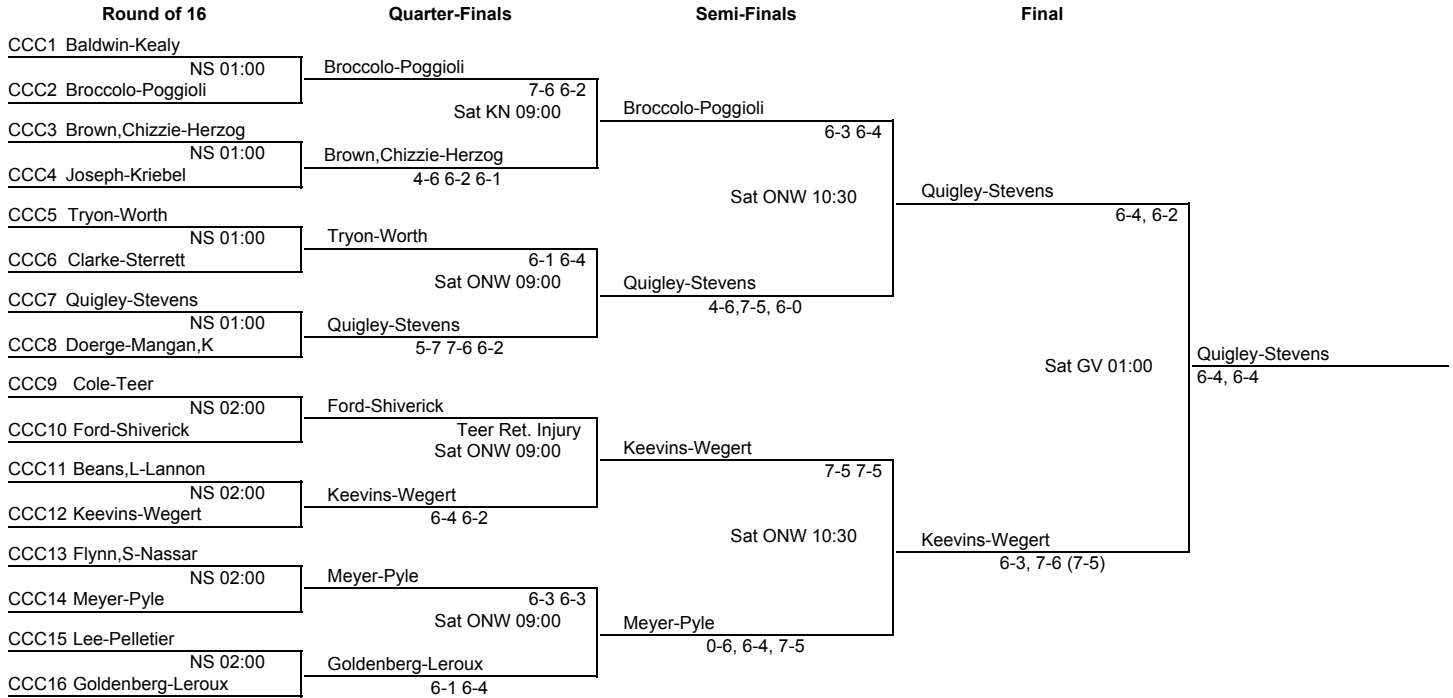

2011 APTA Men's and Women's Nationals & President's Cup
Thursday - Sunday, March 10-13, 2011

Women's Championship - 64 Consolation Reprive