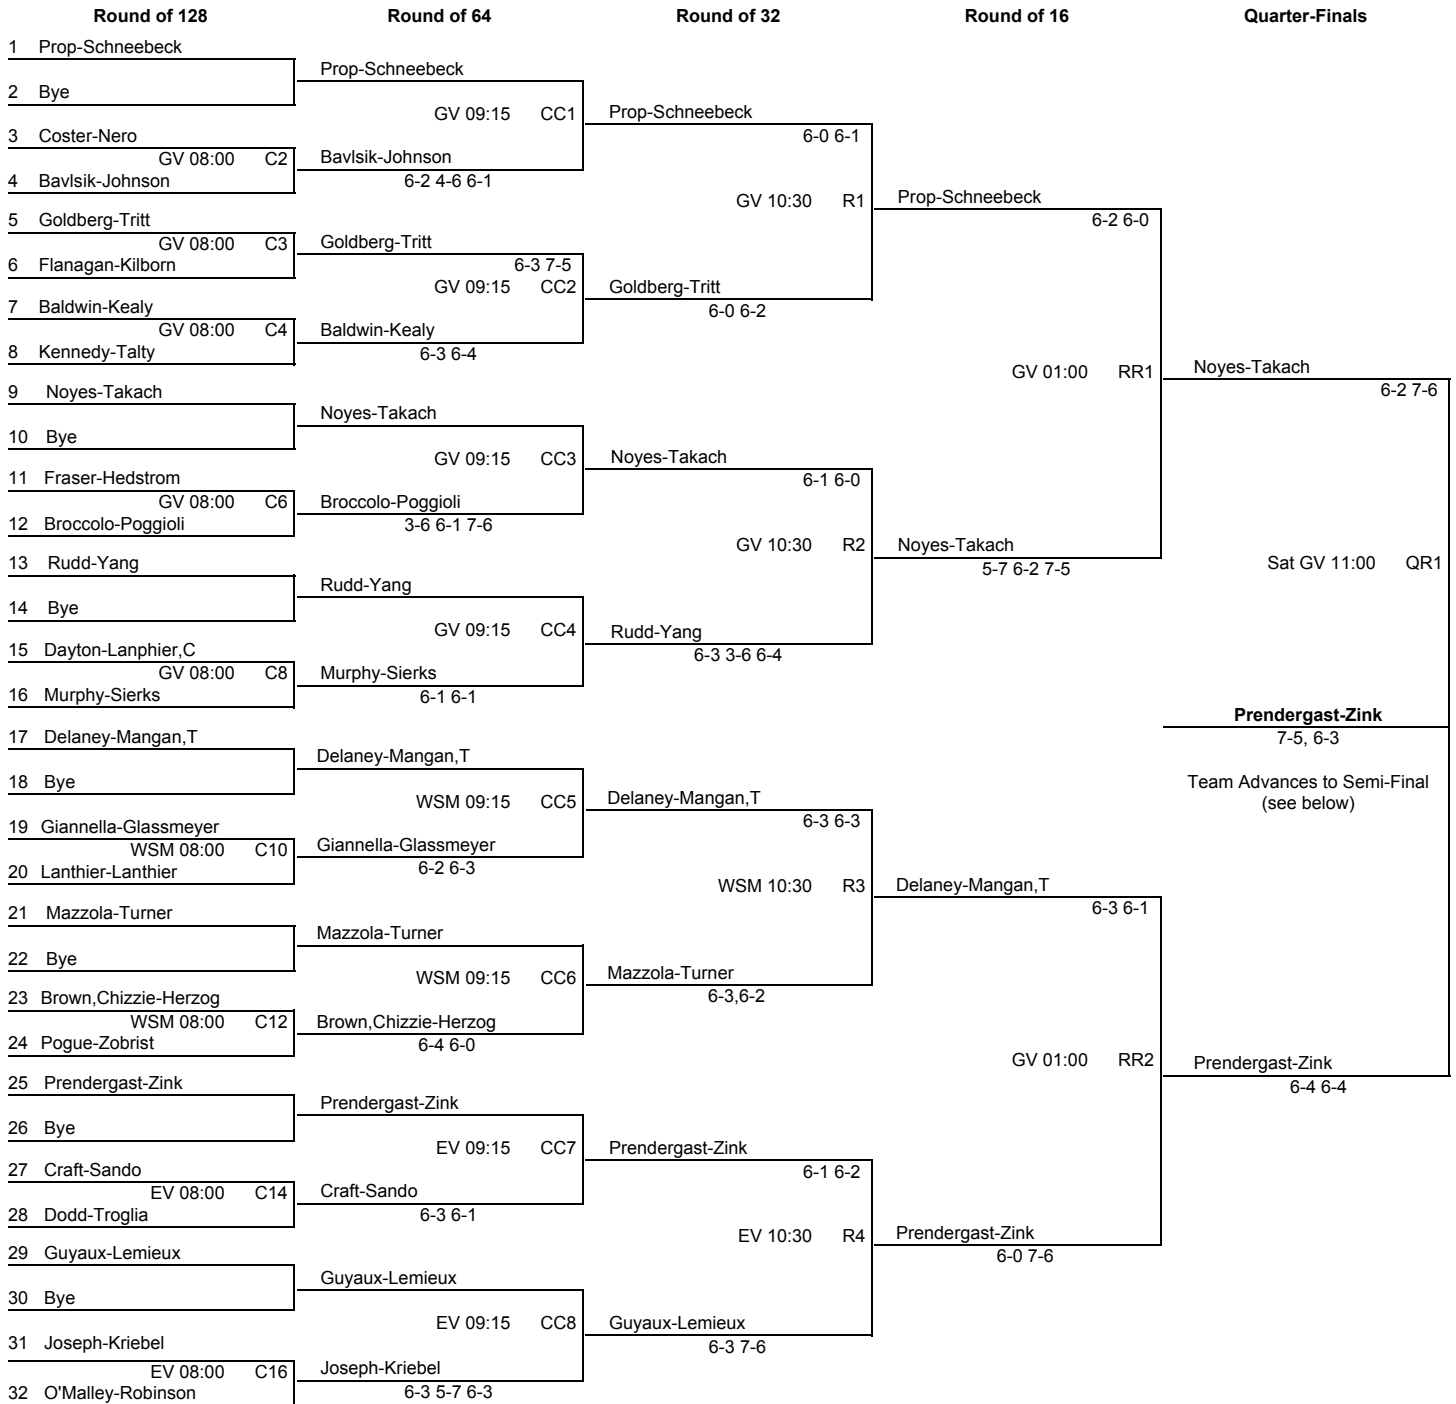

2011 APTA Men's and Women's Nationals & President's Cup  
 Thursday - Sunday, March 10-13, 2011

Women's Championship - Main - Top 1/4

2011 APTA Men's and Women's Nationals & President's Cup  
Thursday - Sunday, March 10-13, 2011