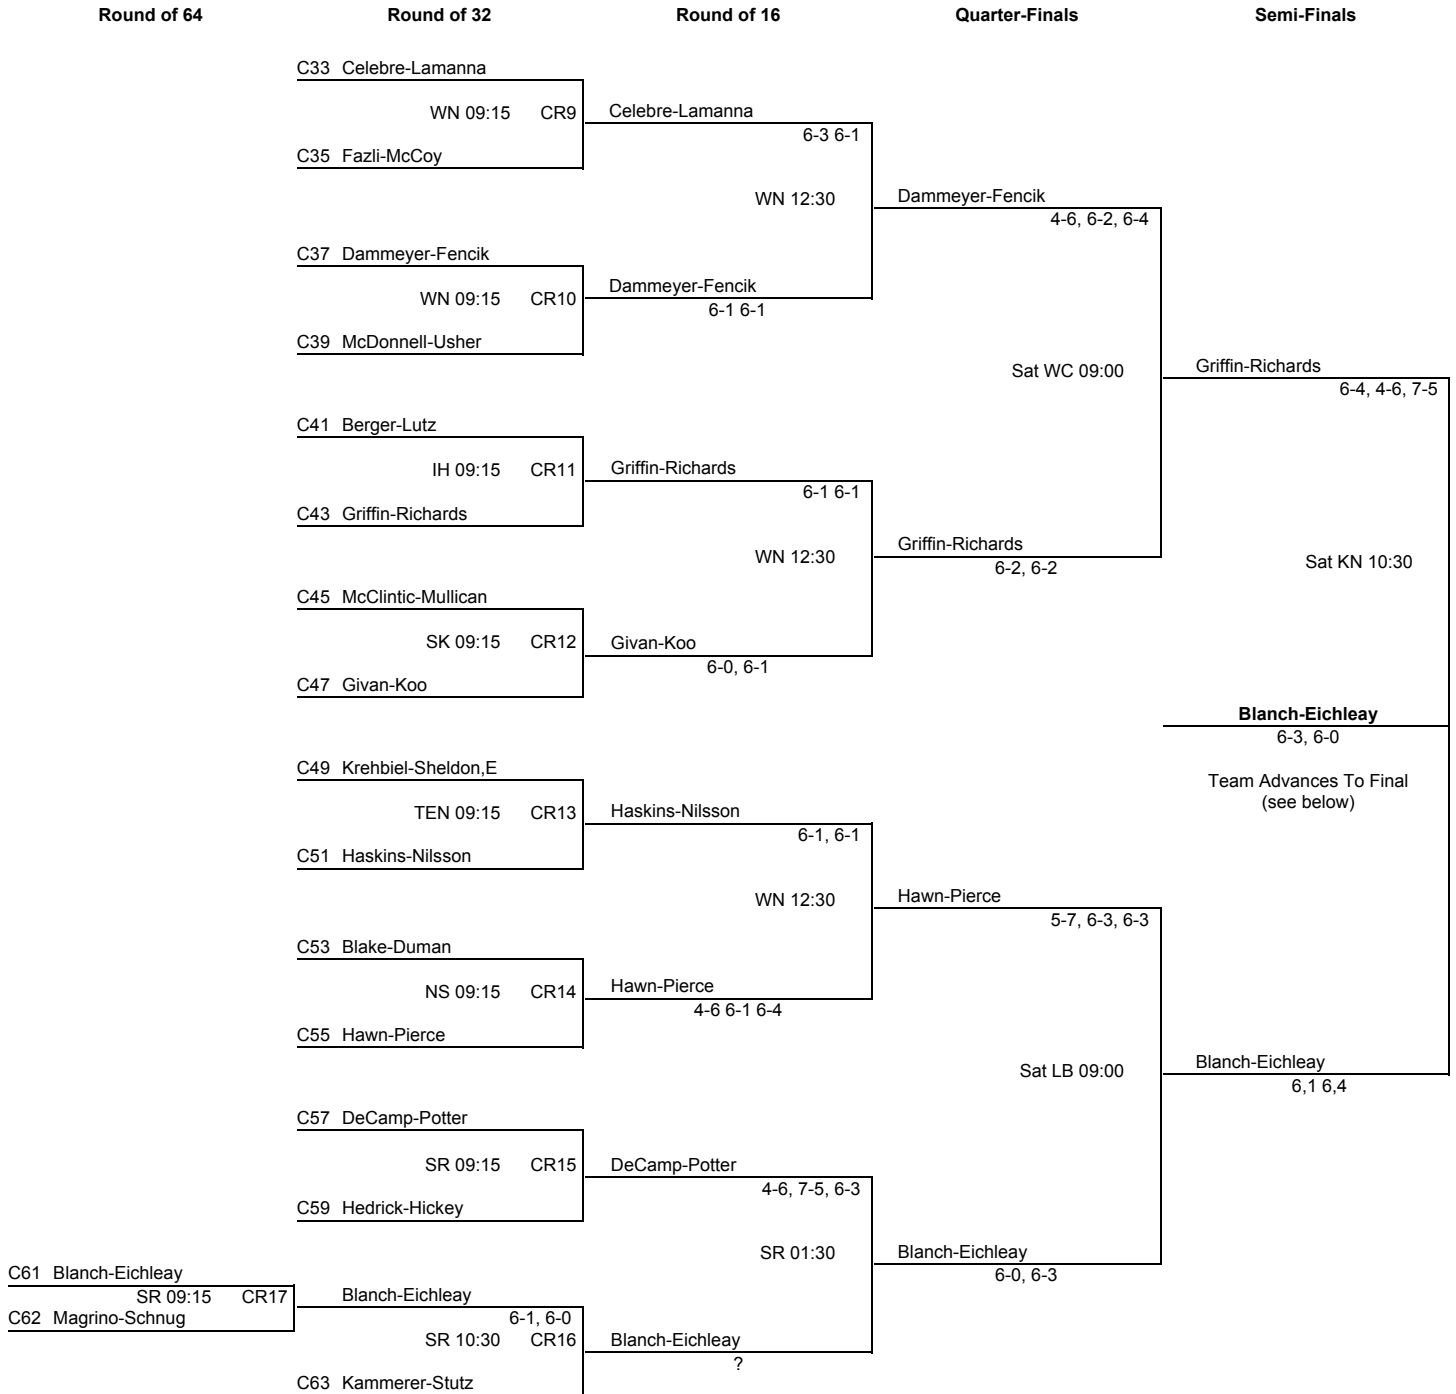

2011 APTA Men's and Women's Nationals & President's Cup
Thursday - Sunday, March 10-13, 2011

Women's Championship - 128 Consolation - Bottom Half