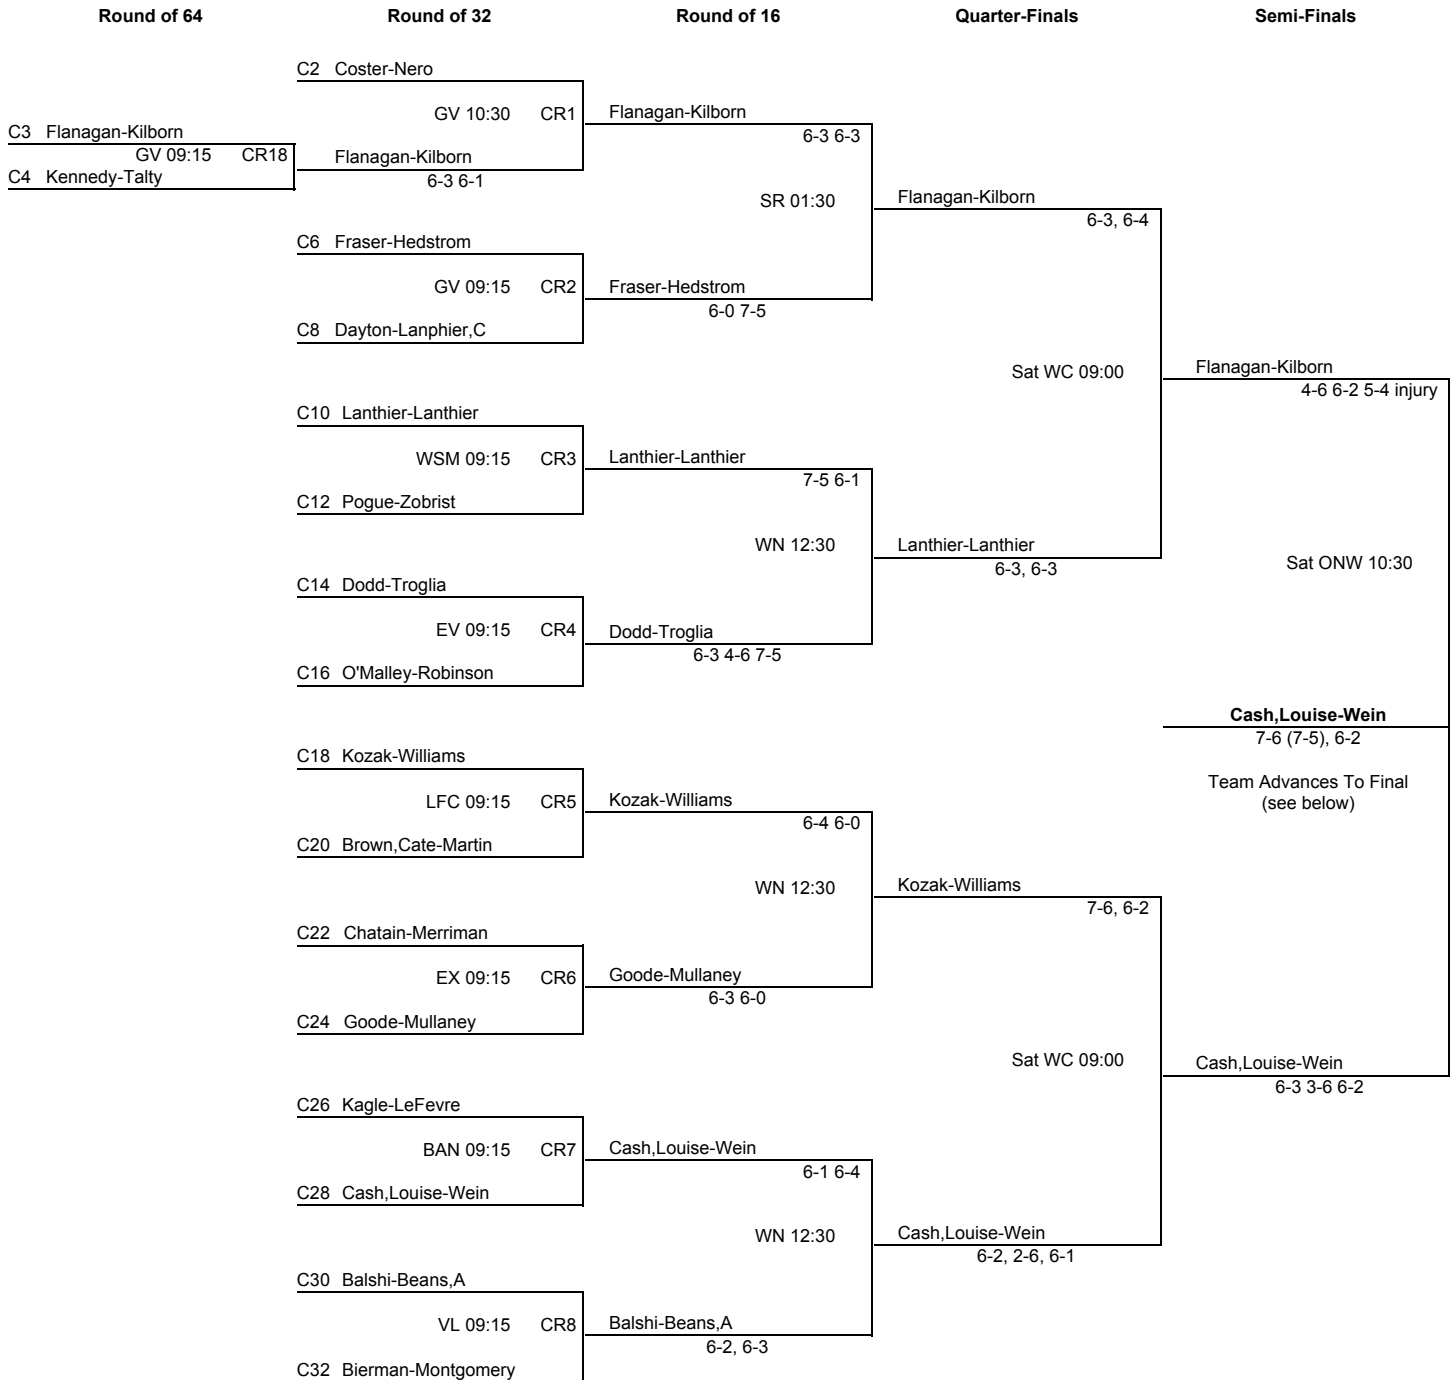

2011 APTA Men's and Women's Nationals & President's Cup
Thursday - Sunday, March 10-13, 2011

Women's Championship - 128 Consolation - Top Half