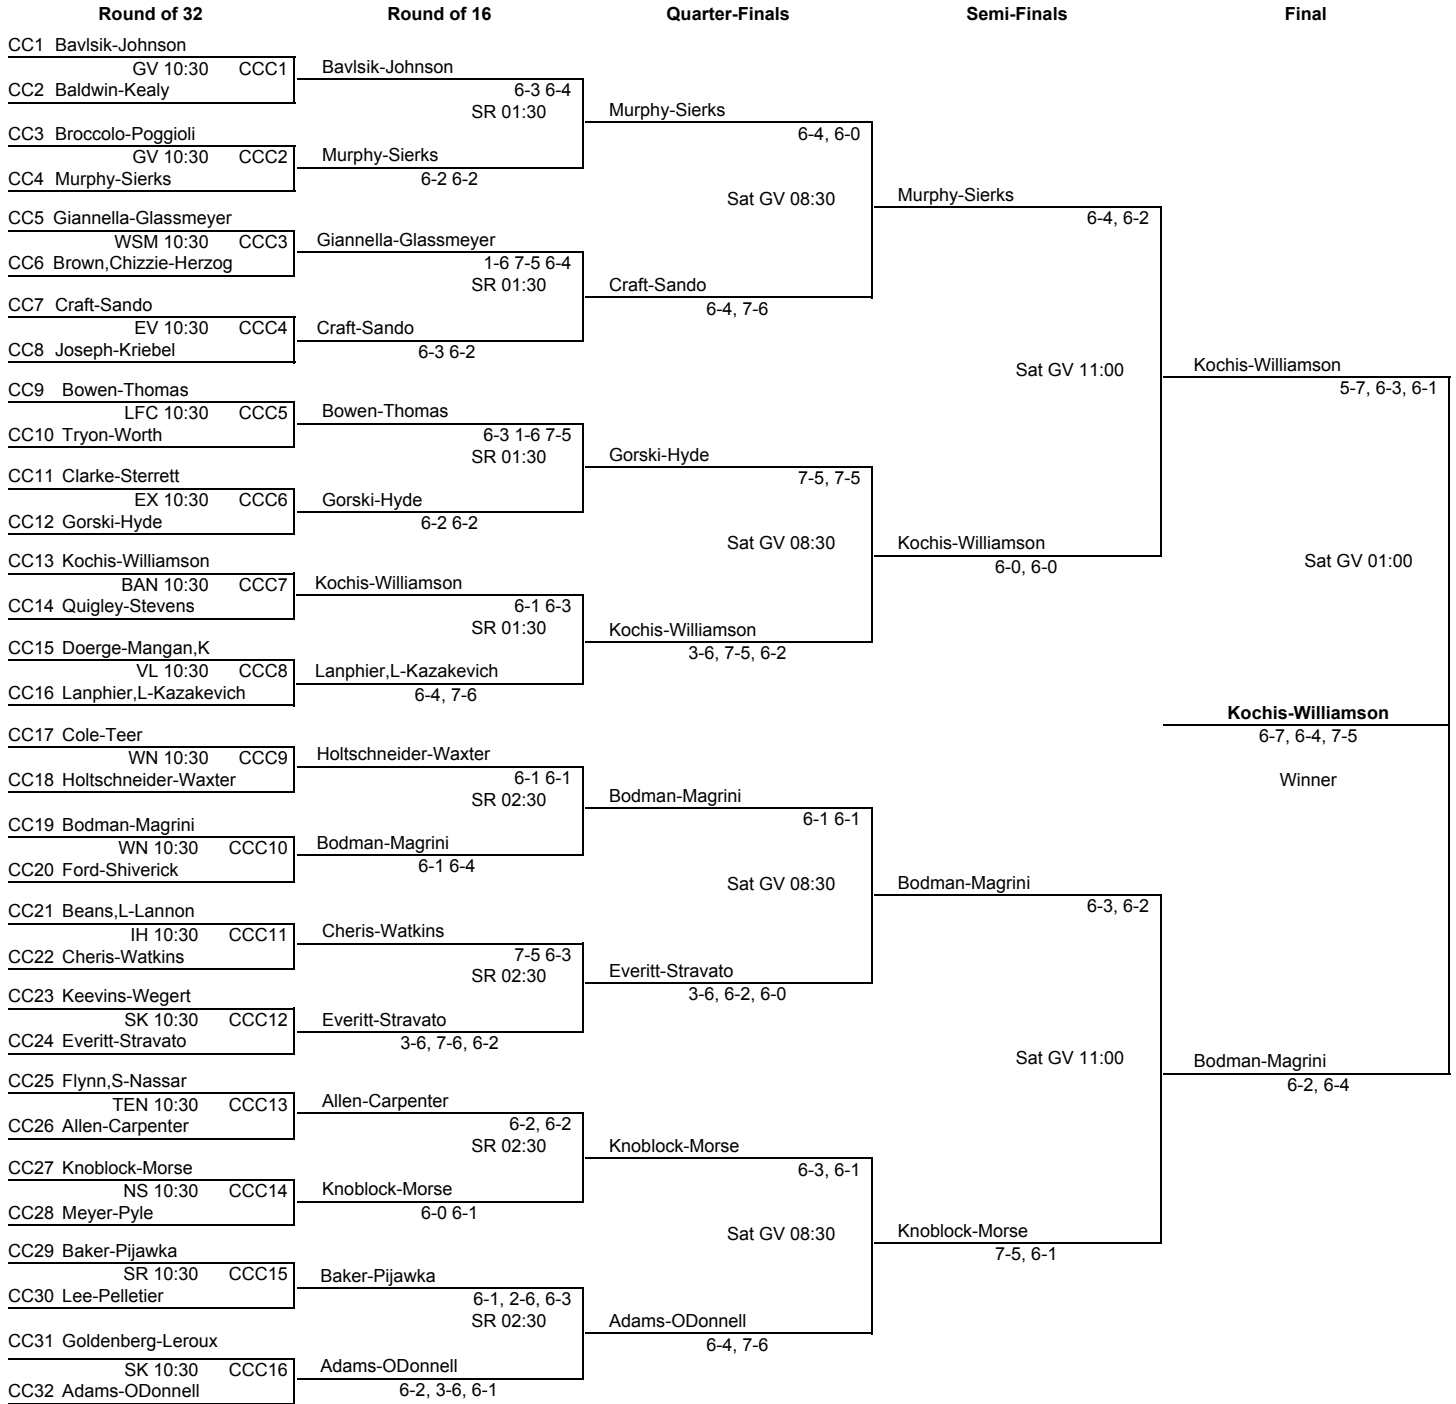

2011 APTA Men's and Women's Nationals & President's Cup
Thursday - Sunday, March 10-13, 2011

Women's Championship - 64 Consolation