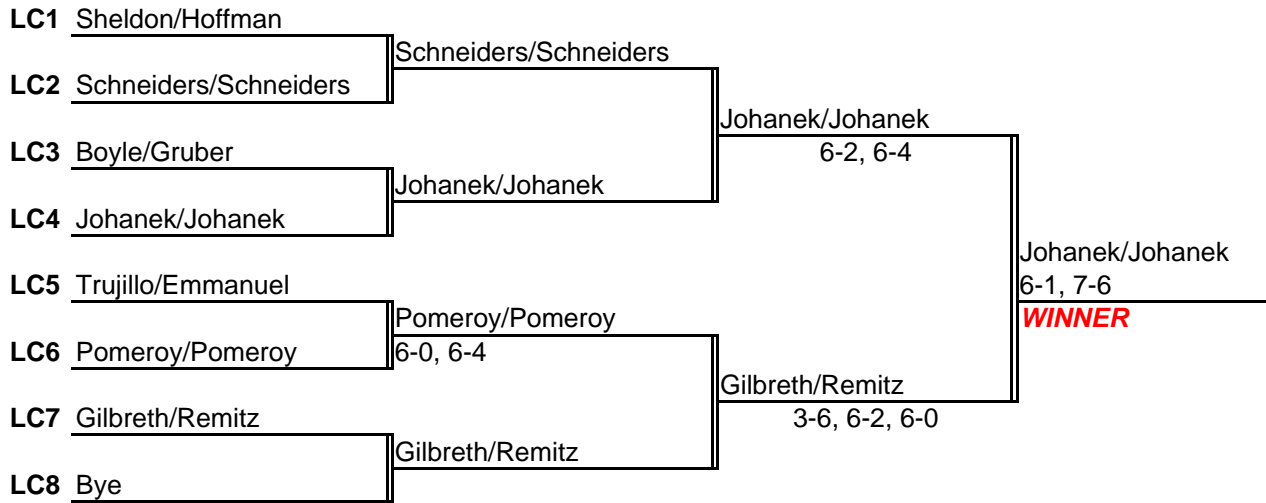

Arapahoe Invitational

LAST CHANCE