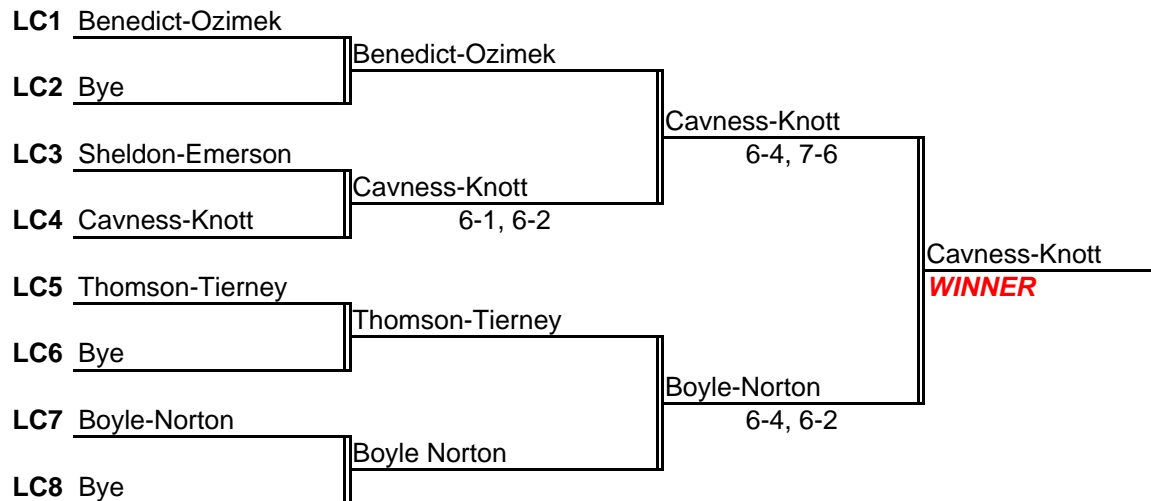

2011 ARAPAHOE INVITATIONAL PLATFORM TENNIS TOURNAMENT

Women's Open Bracket

Seeded Players

- 1 Nagy-Turner
- 2 Ferris-Milner
- Chao-Joyce
- 4 Koo-Lehigh

	1	Ferris-Milner	Ferris-Milner		
	2	Bye	9:15	Ferris-Milner	
8:00	3	Benedict-Ozimek	Stabler-Brooks	6-0, 6-0	
	4	Stabler-Brooks	6-4, 6-1		Ferris-Milner
	5	Bye	Brandon-Berman		6-2, 6-4
	6	Brandon-Berman	9:00	Macartney-Waxter	
	7	Bye	Macartney-Waxter	6-0, 6-2	
	8	Macartney-Waxter			Ferris-Milner
	9	Brauer-Hays	Brauer-Hays		7-5, 6-3
	10	Bye	9:30	Brauer-Hays	
8:00	11	Spaulding-List	Kayish-Kelly	6-2, 6-1	
	12	Kokish-Kelly	6-7, 6-3, 6-4		Chao-Joyce
8:00	13	MacKenzie-Dominick	MacKenzie-Dominick		6-1, 6-1
	14	Sheldon-Emerson	6-3, 4-6, 6-2	Chao-Joyce	
	15	Bye	Chao-Joyce	6-2, 6-0	
	16	Chao-Joyce			Turner-Nagy
	17	Koo-Lehigh	Koo-Lehigh		6-2, 7-5
	18	Bye	9:15	Koo-Lehigh	Winner
8:00	19	Boyle-Norton	Talbot-Hoffman	6-2, 6-0	
	20	Talbot-Hoffman	3-6, 6-3, 7-6 (9)		Koo-Lehigh
8:45	21	Schneiders-Shore	Schneiders-Shore		3-6, 6-3, 6-1
	22	Thomson-Tierney	6-1, 6-0	Schneiders-Shore	
	23	Bye	Rentz-Woodman	7-6 (3), 6-2	
	24	Rentz-Woodman			Nagy-Turner
	25	Birmingham-Givan	Birmingham-Givan		6-0, 6-2
	26	Bye	8:45	Birmingham-Givan	
	27	Cavness-Knott	Cavness-Knott	6-4, 7-6 (2)	
	28	Bye			Nagy-Turner
	29	Klingelheber-Parker	Klingelheber-Parker		6-0, 6-2
	30	Bye	9:00	Nagy-Turner	
	31	Bye	Nagy-Turner	6-0, 6-4	
	32	Nagy-Turner			

2011 ARAPAHOE INVITATIONAL PLATFORM TENNIS TOURNAMENT
Women's Open Bracket

CONSOLATION

LC1-LC8 go to Last Chance

2011 ARAPAHOE INVITATIONAL PLATFORM TENNIS TOURNAMENT

Women's Open Bracket

LAST CHANCE

Quarter Reprive