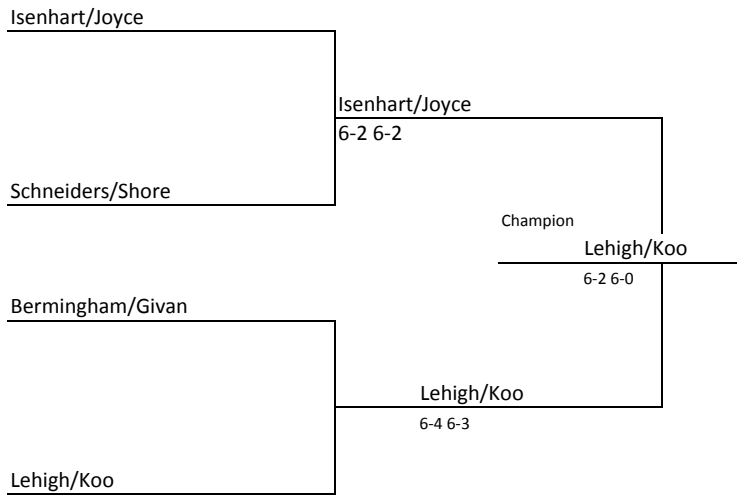

2011 Women's Colorado State Open

Main Draw Semi-finals