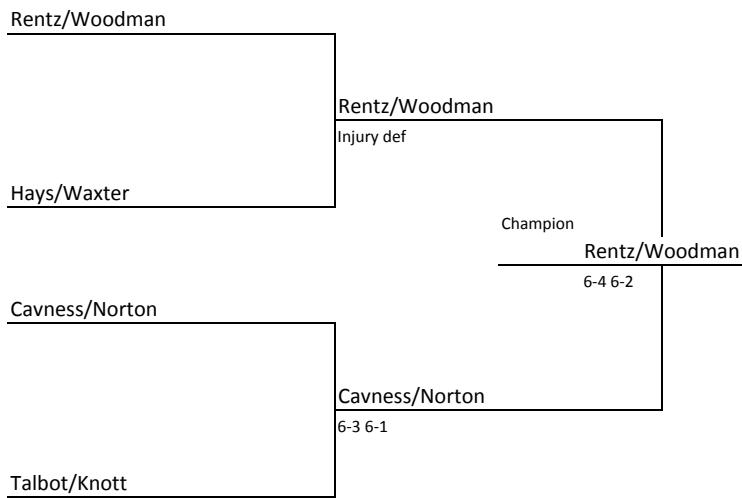

Consolation Semi-finals