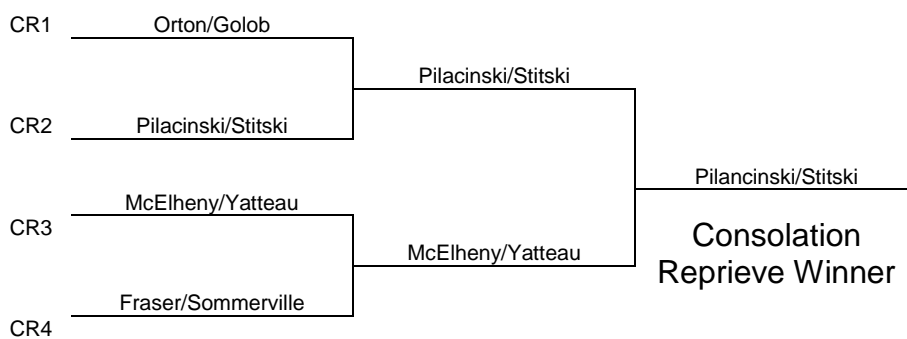

2011 Canadian Open Women
Kingsway PTC
March 26-27

Main Draw

Seeded Teams

1. Lis/Russell
2. M. Odenbach/Kladstrup

Consolation

2011 Canadian Open Women
Kingsway PTC
March 26-27

In support of:

Consolation Reprive