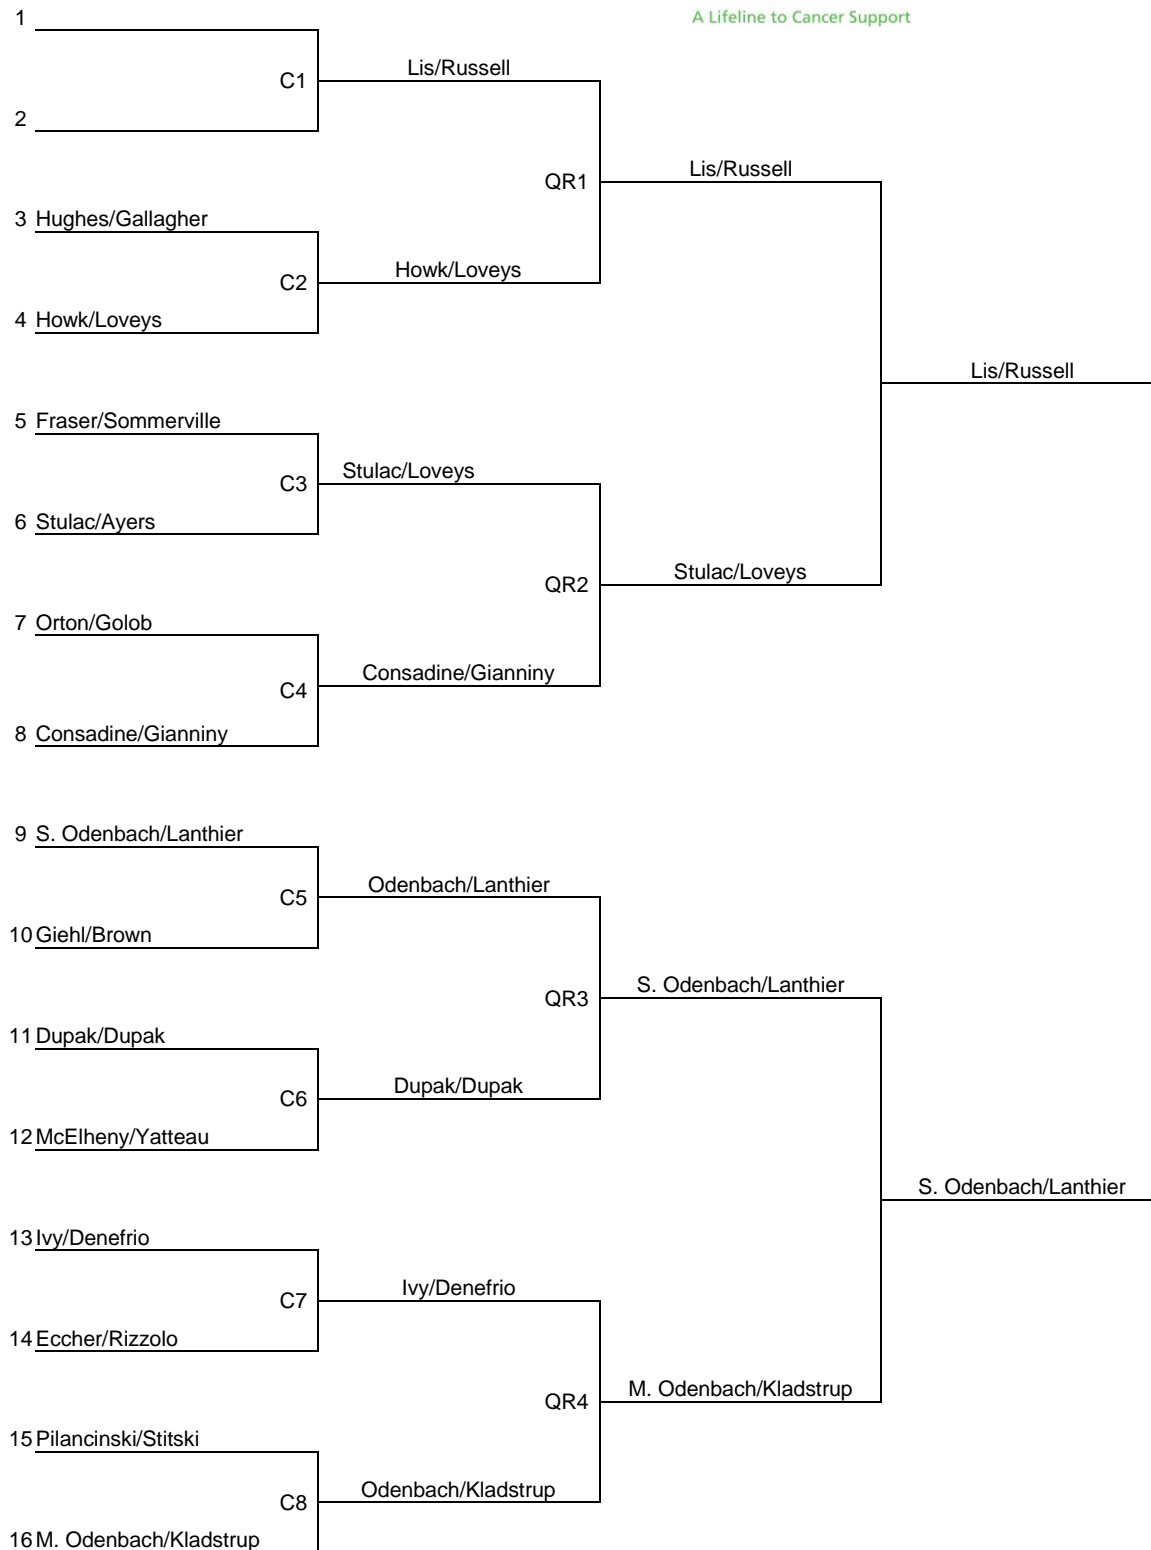

2011 Canadian Open Women
Kingsway PTC
March 26-27

Main Draw

Seeded Teams

1. Lis/Russell
2. M. Odenbach/Kladstrup

Consolation

2011 Canadian Open Women
Kingsway PTC
March 26-27

In support of:

Consolation Reprive

Quarter Reprive