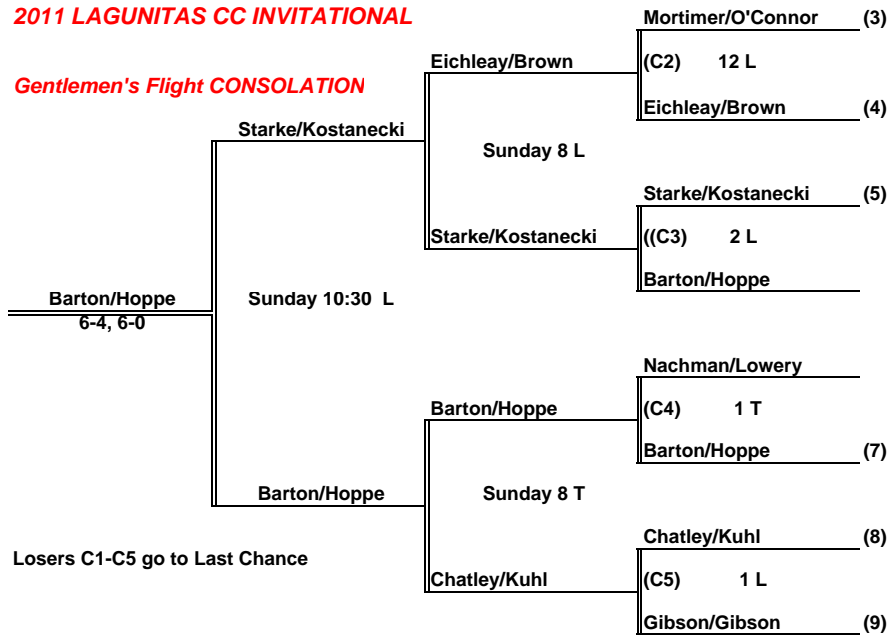

**2011 LAGUNITAS CC INVITATIONAL**

**Gentlemen's Flight CONSOLATION**

Losers C1-C5 go to Last Chance

**Gentlemen's Flight LAST CHANCE**

**Gentlemen's Flight REPRIEVE**

Court Legend	
L	= Lagunitas
T	= Town
S	= Spiegel

**Gentlemen's Flight MAIN DRAW**

Losers 1-9 go to Consolation; R1-R4 go to Reprieve