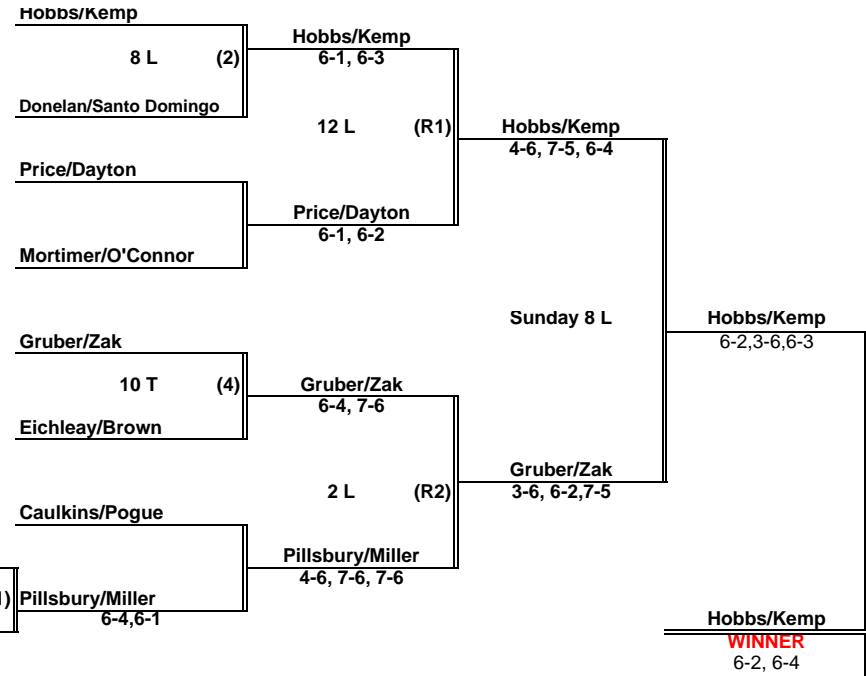

**2011 LAGUNITAS CC INVITATIONAL**

**Gentlemen's Flight CONSOLATION**

Losers C1-C5 go to Last Chance

**Gentlemen's Flight LAST CHANCE**

**Gentlemen's Flight REPRIEVE**

Court Legend	
L	= Lagunitas
T	= Town
S	= Spiegel

**Gentlemen's Flight MAIN DRAW**

Losers 1-9 go to Consolation; R1-R4 go to Reprieve