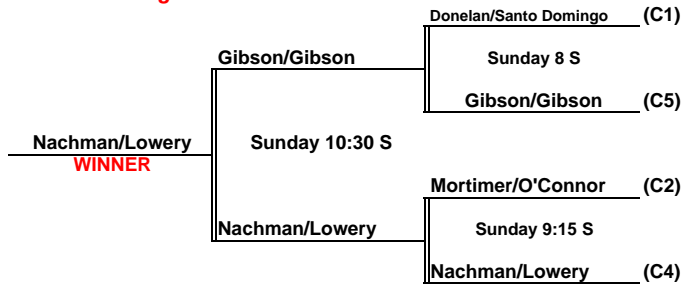

**2011 LAGUNITAS CC INVITATIONAL**

**Gentlemen's Flight CONSOLATION**

Losers C1-C5 go to Last Chance

**Gentlemen's Flight LAST CHANCE**

**Gentlemen's Flight REPRIEVE**

Court Legend	
L	= Lagunitas
T	= Town
S	= Spiegel

**Gentlemen's Flight MAIN DRAW**

Losers 1-9 go to Consolation; R1-R4 go to Reprieve