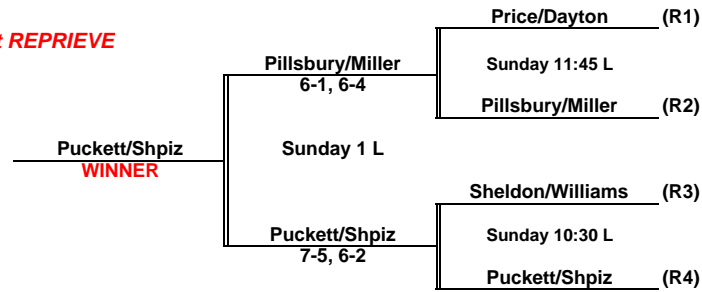

**2011 LAGUNITAS CC INVITATIONAL**

**Gentlemen's Flight CONSOLATION**

Losers C1-C5 go to Last Chance

**Gentlemen's Flight LAST CHANCE**

**Gentlemen's Flight REPRIEVE**

Court Legend	
L	= Lagunitas
T	= Town
S	= Spiegel

**Gentlemen's Flight MAIN DRAW**

Losers 1-9 go to Consolation; R1-R4 go to Reprieve