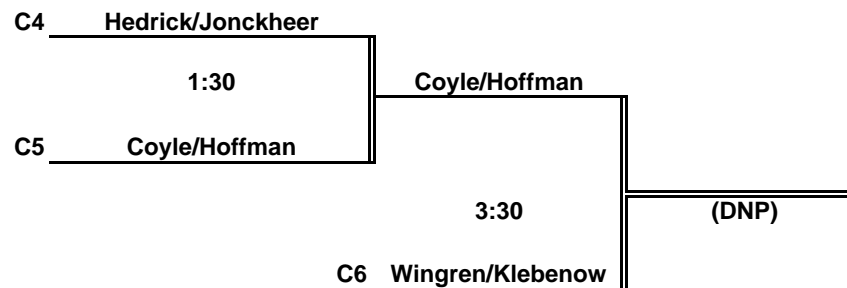

TOURNAMENT: 2011 Lagunitas CC Invitational

DIRECTOR: Christi Hays

DATE: 1/21/2011

"Championship Flight" Consolation

"Championship Flight" Last Chance

"Championship Flight" Reprive