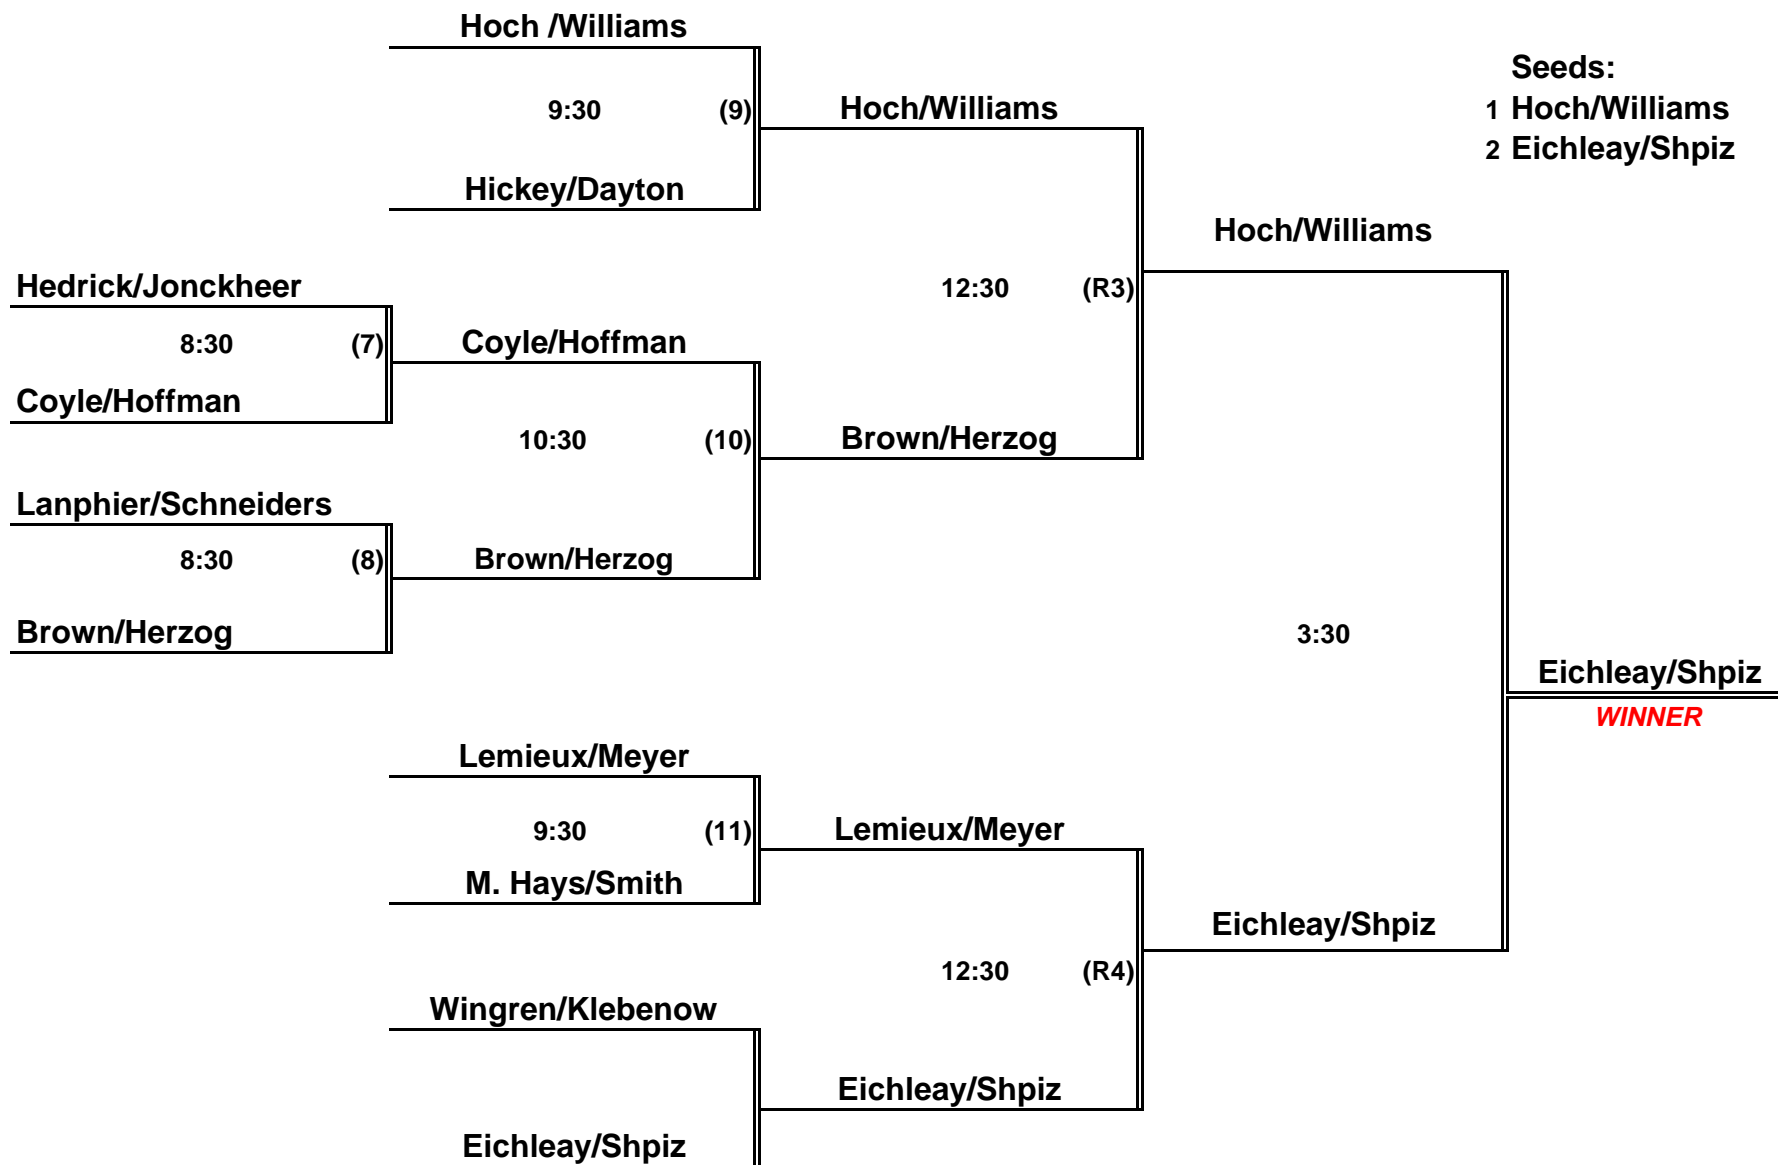

TOURNAMENT: 2011 Lagunitas CC Invitational

DIRECTOR: Christi Hays

DATE: 1/21/2011

"Championship Flight" Main Draw

Seeds:

- 1 Hoch/Williams
- 2 Eichleay/Shpiz

Losers 7-12 go to Consolation ; Losers R3-R4 go to Reprive