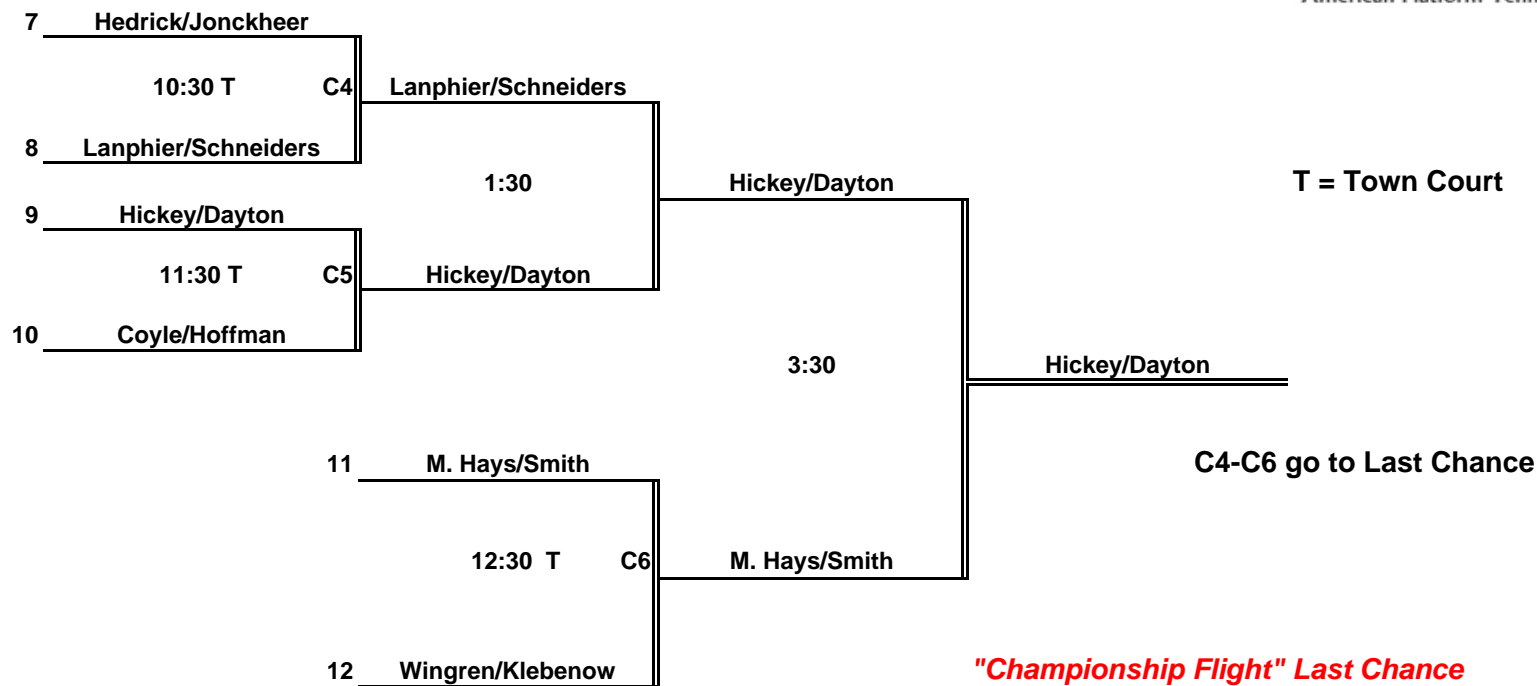

"Championship Flight" Consolation

"Championship Flight" Last Chance