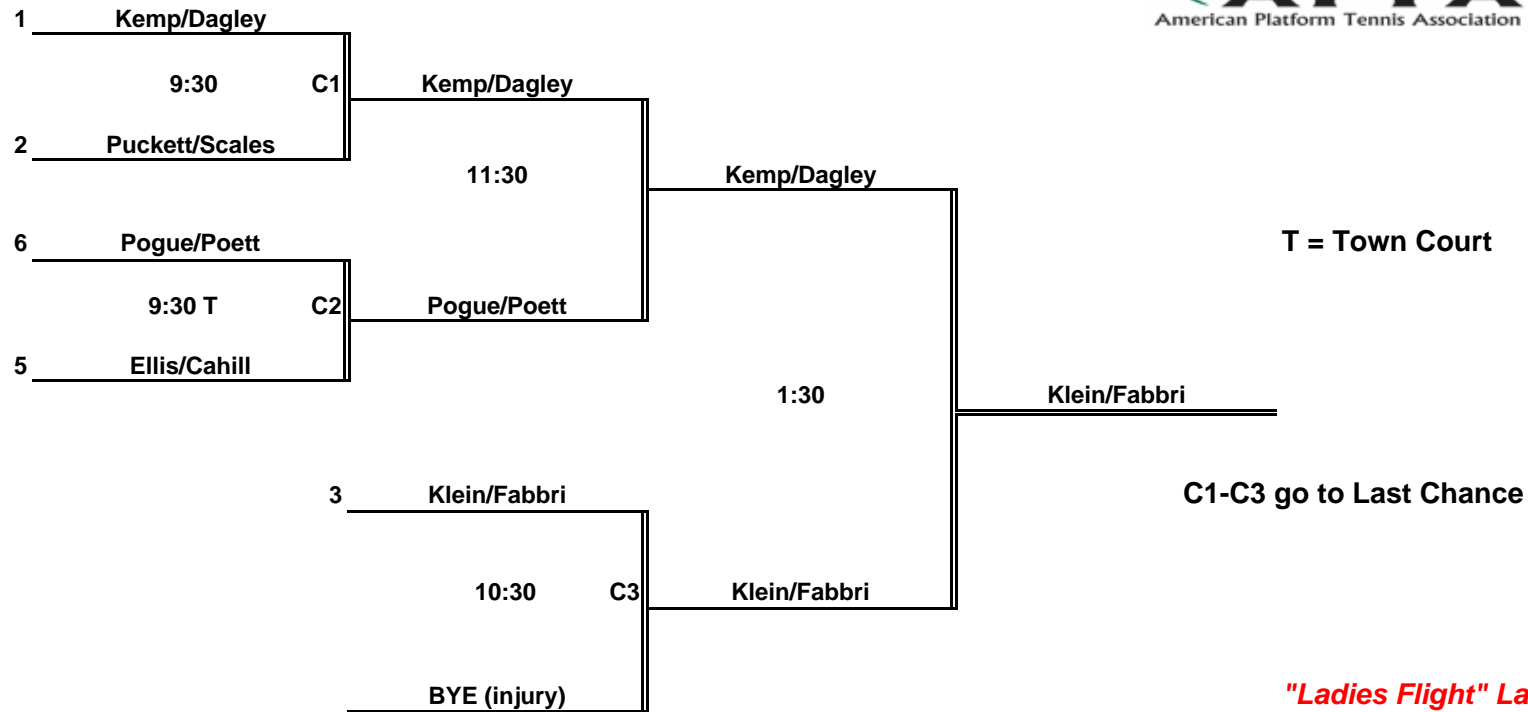

Thursday 3

(5)

Leavitt/McCormick

Ellis/Cahill

11:30

(R2)

Krehbiel/Lardner

Poett/Pogue

*"Ladies Flight" Last Chance*

*"Ladies Flight" Reprive*