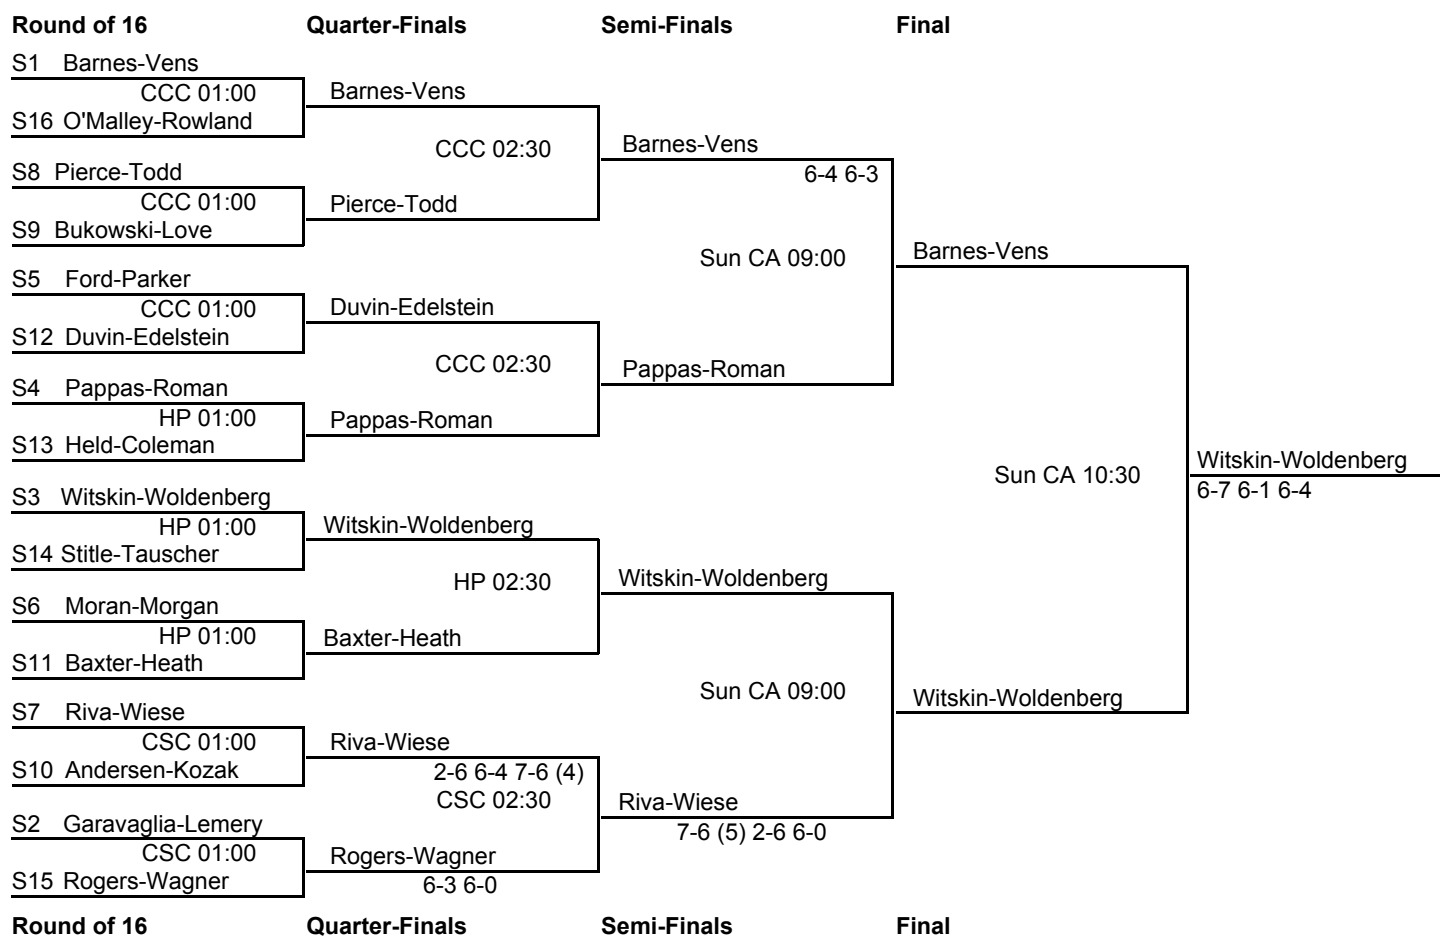

2011 Midwesterns
Friday - Sunday, January 14-16, 2011
Sponsored by the APTA
Men's Open - 2nd Round Consolation

Contact the APTA at (888) 744-9490 or apta@platformtennis.org
Copyright (c) 2010-2011 Hubbard Woods Software, Inc. All rights reserved.