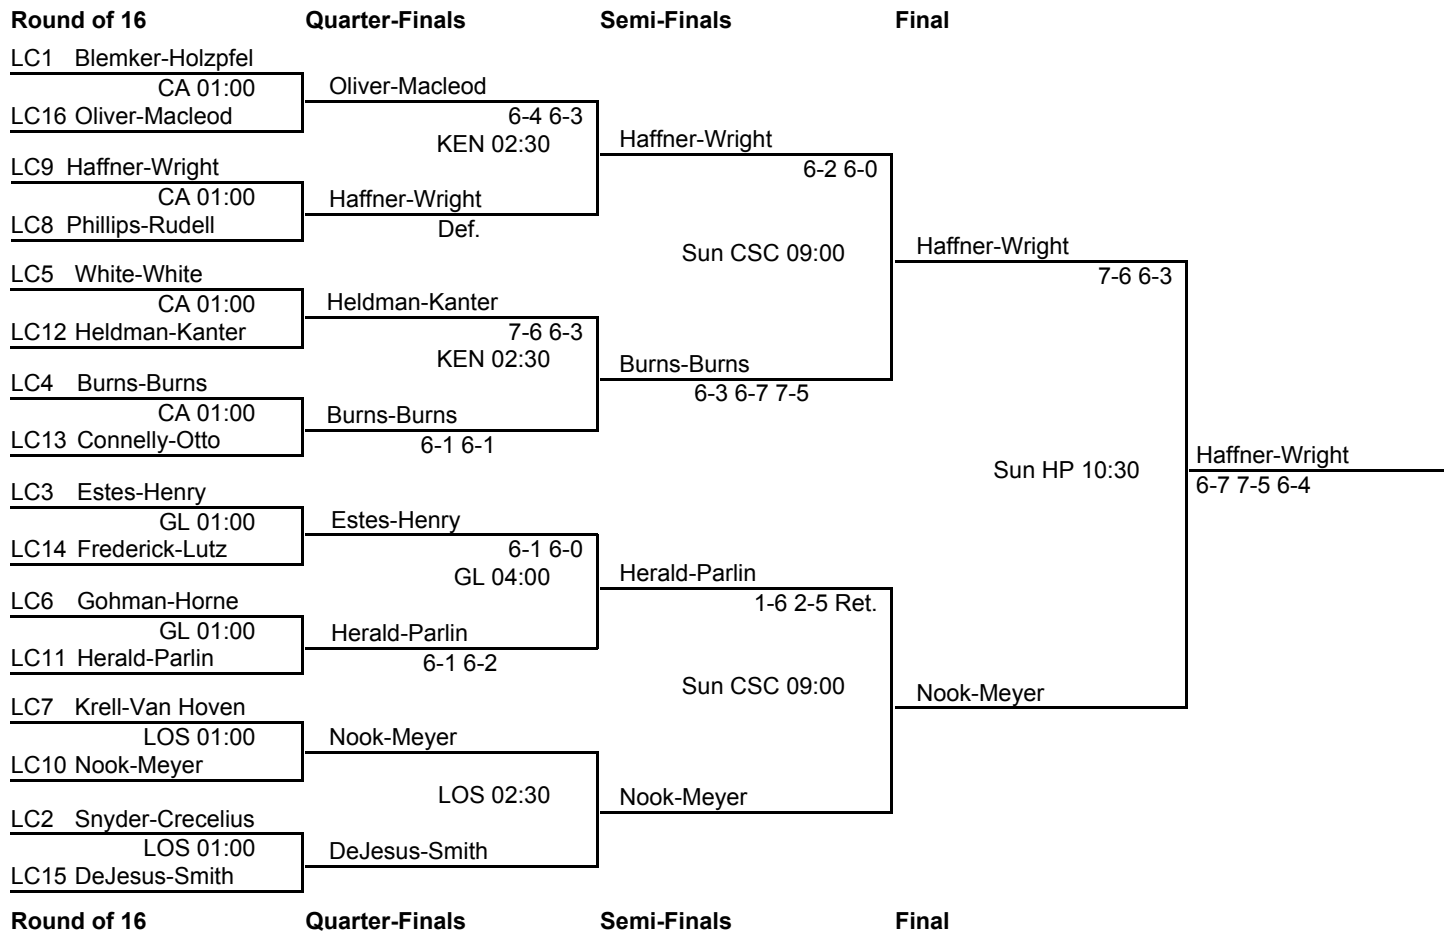

2011 Midwesterns
Friday - Sunday, January 14-16, 2011
Sponsored by the APTA
Men's Open - Last Chance

Contact the APTA at (888) 744-9490 or apta@platformtennis.org
Copyright (c) 2010-2011 [Hubbard Woods Software, Inc.](http://www.hubbardwoodssoftware.com) All rights reserved.