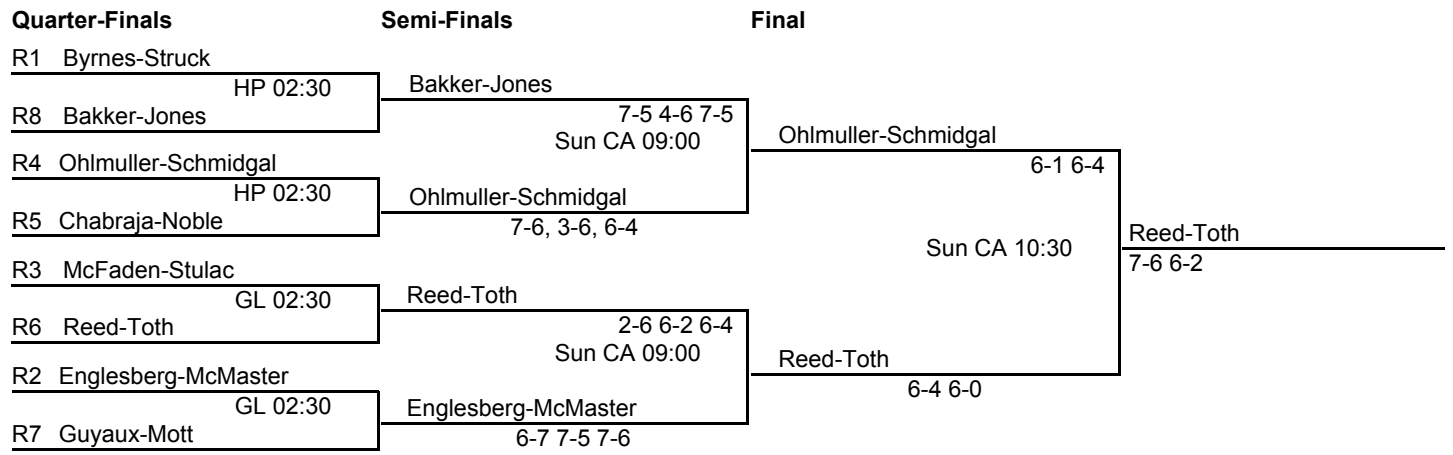

2011 Midwesterns
Friday - Sunday, January 14-16, 2011
Sponsored by the APTA
Men's Open - 16 Reprive

Quarter-Finals   **Semi-Finals**   **Final**

Contact the APTA at (888) 744-9490 or apta@platformtennis.org
Copyright (c) 2010-2011 Hubbard Woods Software, Inc. All rights reserved.