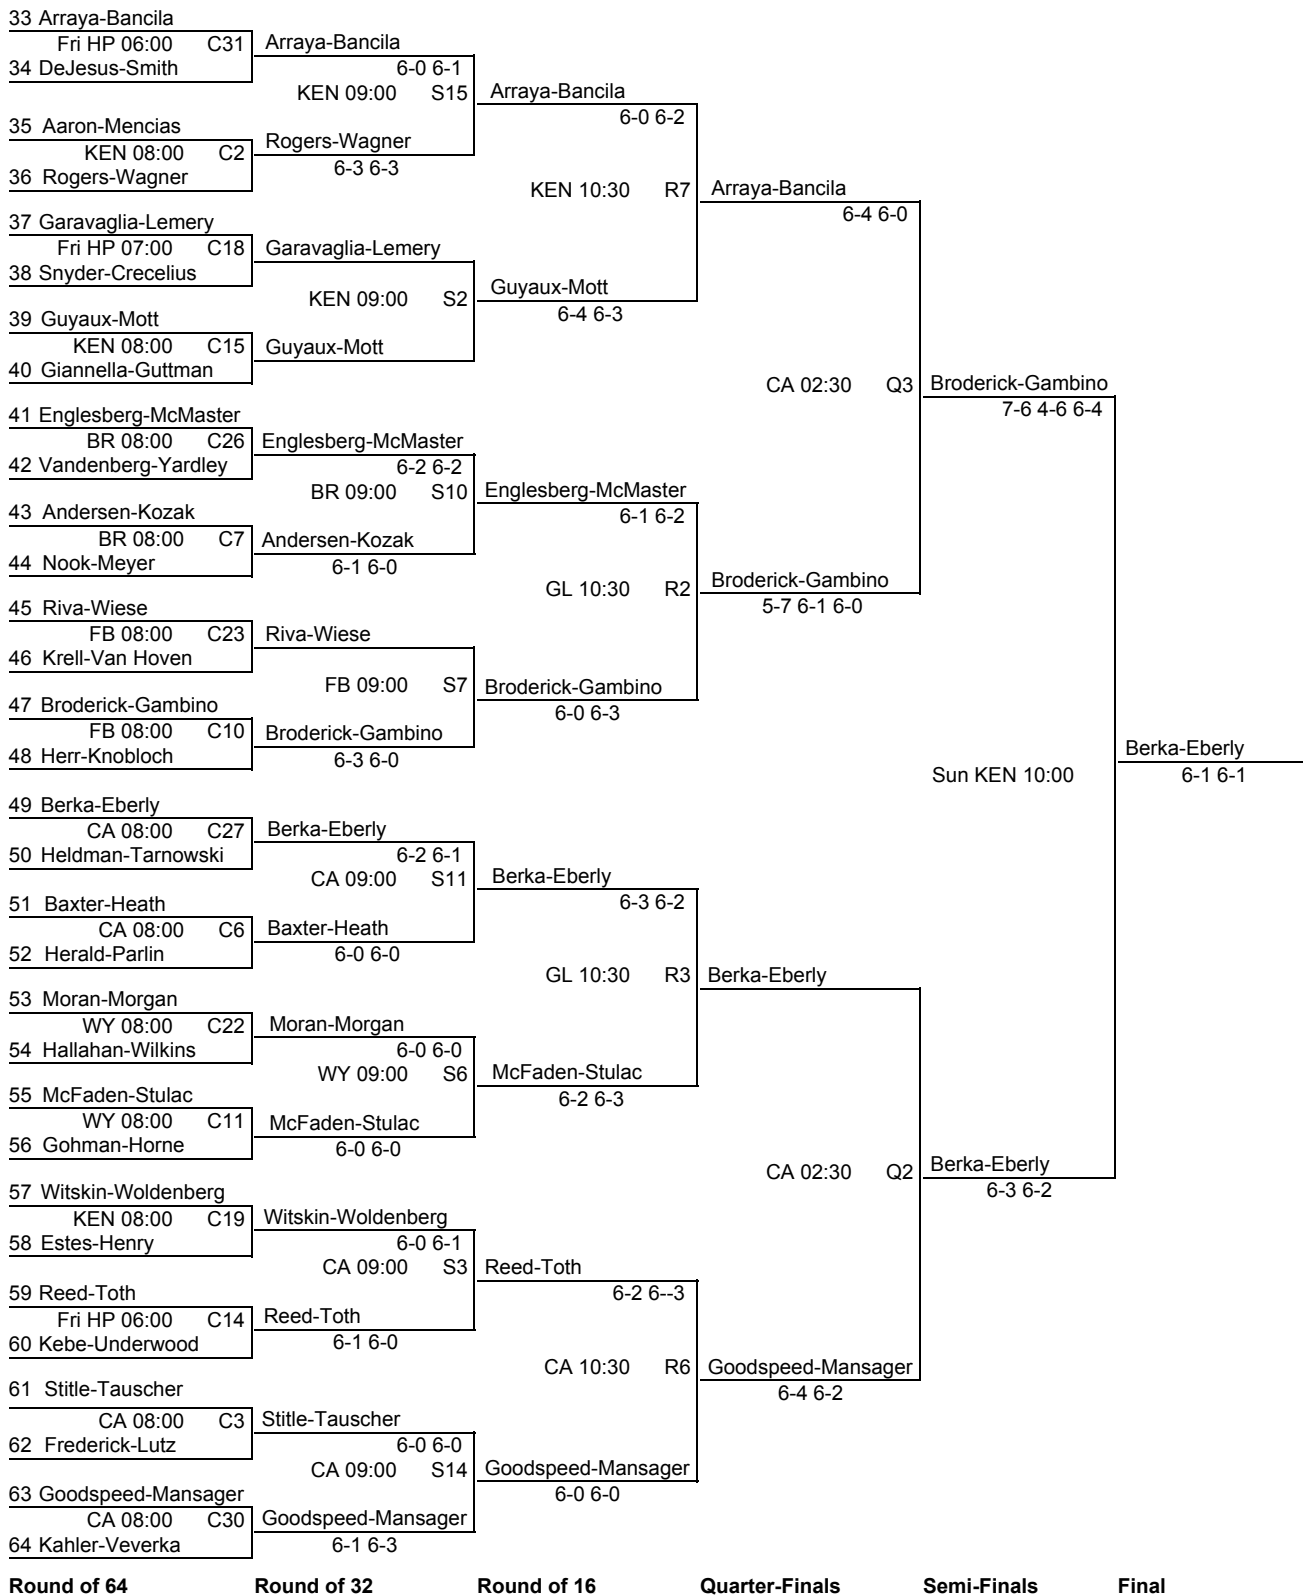

2011 Midwesterns
 Friday - Sunday, January 14-16, 2011
 Sponsored by the APTA
 Men's Open - Main

Round of 64	Round of 32	Round of 16	Quarter-Finals	Semi-Finals	Final
1 Cochrane-Estes CCC 08:00 C32	Cochrane-Estes 6-3 6-0 CCC 09:00 S16	Cochrane-Estes 6-1 6-0			
2 Oliver-Macleod					
3 Dimling-Dorger CCC 08:00 C1	O'Malley-Rowland 4-6 7-5 6-3		CCC 10:30 R8	Cochrane-Estes 6-3 3-6 6-1	
4 O'Malley-Rowland					
5 Barnes-Vens CCC 08:00 C17	Barnes-Vens 6-0 6-1 CCC 09:00 S1	Bakker-Jones 5-7 6-1 7-5			
6 Brightwell-Dommestrup					
7 Bakker-Jones HP 08:00 C16	Bakker-Jones 6-0 6-0		CA 02:30 Q4	Cochrane-Estes	
8 Blemker-Holzpfel					
9 Byrnes-Struck Fri HP 07:00 C25	Byrnes-Struck FB 09:00 S9	Byrnes-Struck 6-2 6-3			
10 Phillips-Rudell					
11 Bukowski-Love FB 08:00 C8	Bukowski-Love 6-1 6-1		CCC 10:30 R1	Engel-Martin 6-2 3-6 6-2	
12 Gray-Spencer					
13 Pierce-Todd HP 08:00 C24	Pierce-Todd HP 09:00 S8	Engel-Martin 6-0 3-6 7-5			
14 Haffner-Wright					
15 Engel-Martin HP 08:00 C9	Engel-Martin 6-2 6-3			Sun KEN 10:00	Cochrane-Estes
16 DiRosario-Russo					
17 English-Heil LOS 08:00 C28	English-Heil 6-0 6-2 LOS 09:00 S12	English-Heil 6-4 6-1			
18 Heldman-Kanter					
19 Duvin-Edelstein LOS 08:00 C5	Duvin-Edelstein 6-3 6-2		HP 10:30 R4	English-Heil 6-3 2-6 6-2	
20 Floth-Prop					
21 Ford-Parker CSC 08:00 C21	Ford-Parker 6-3 6-1 CSC 09:00 S5	Ohlmuller-Schmidgal			
22 Boughton-Visscher					
23 Ohlmuller-Schmidgal CSC 08:00 C12	Ohlmuller-Schmidgal		CA 02:30 Q1	Marino-Uihlein 6-1 7-6	
24 White-White					
25 Chabreja-Noble BR 08:00 C20	Chabreja-Noble 6-2 6-0 GL 09:00 S4	Chabreja-Noble 6-3 6-4			
26 Burns-Burns					
27 Pappas-Roman GL 08:00 C13	Pappas-Roman 6-0 6-1		CCC 10:30 R5	Marino-Uihlein 6-0, 6-1	
28 Robinson-Schubert					
29 Connelly-Otto GL 08:00 C4	Held-Coleman 6-0 6-0 GL 09:00 S13	Marino-Uihlein 6-0 6-3			
30 Held-Coleman					
31 Marino-Uihlein GL 08:00 C29	Marino-Uihlein 6-0 6-0				
32 Lennon-Vaaler					
				Sun KEN 01:00	Cochrane-Estes 6-2 4-6 6-3