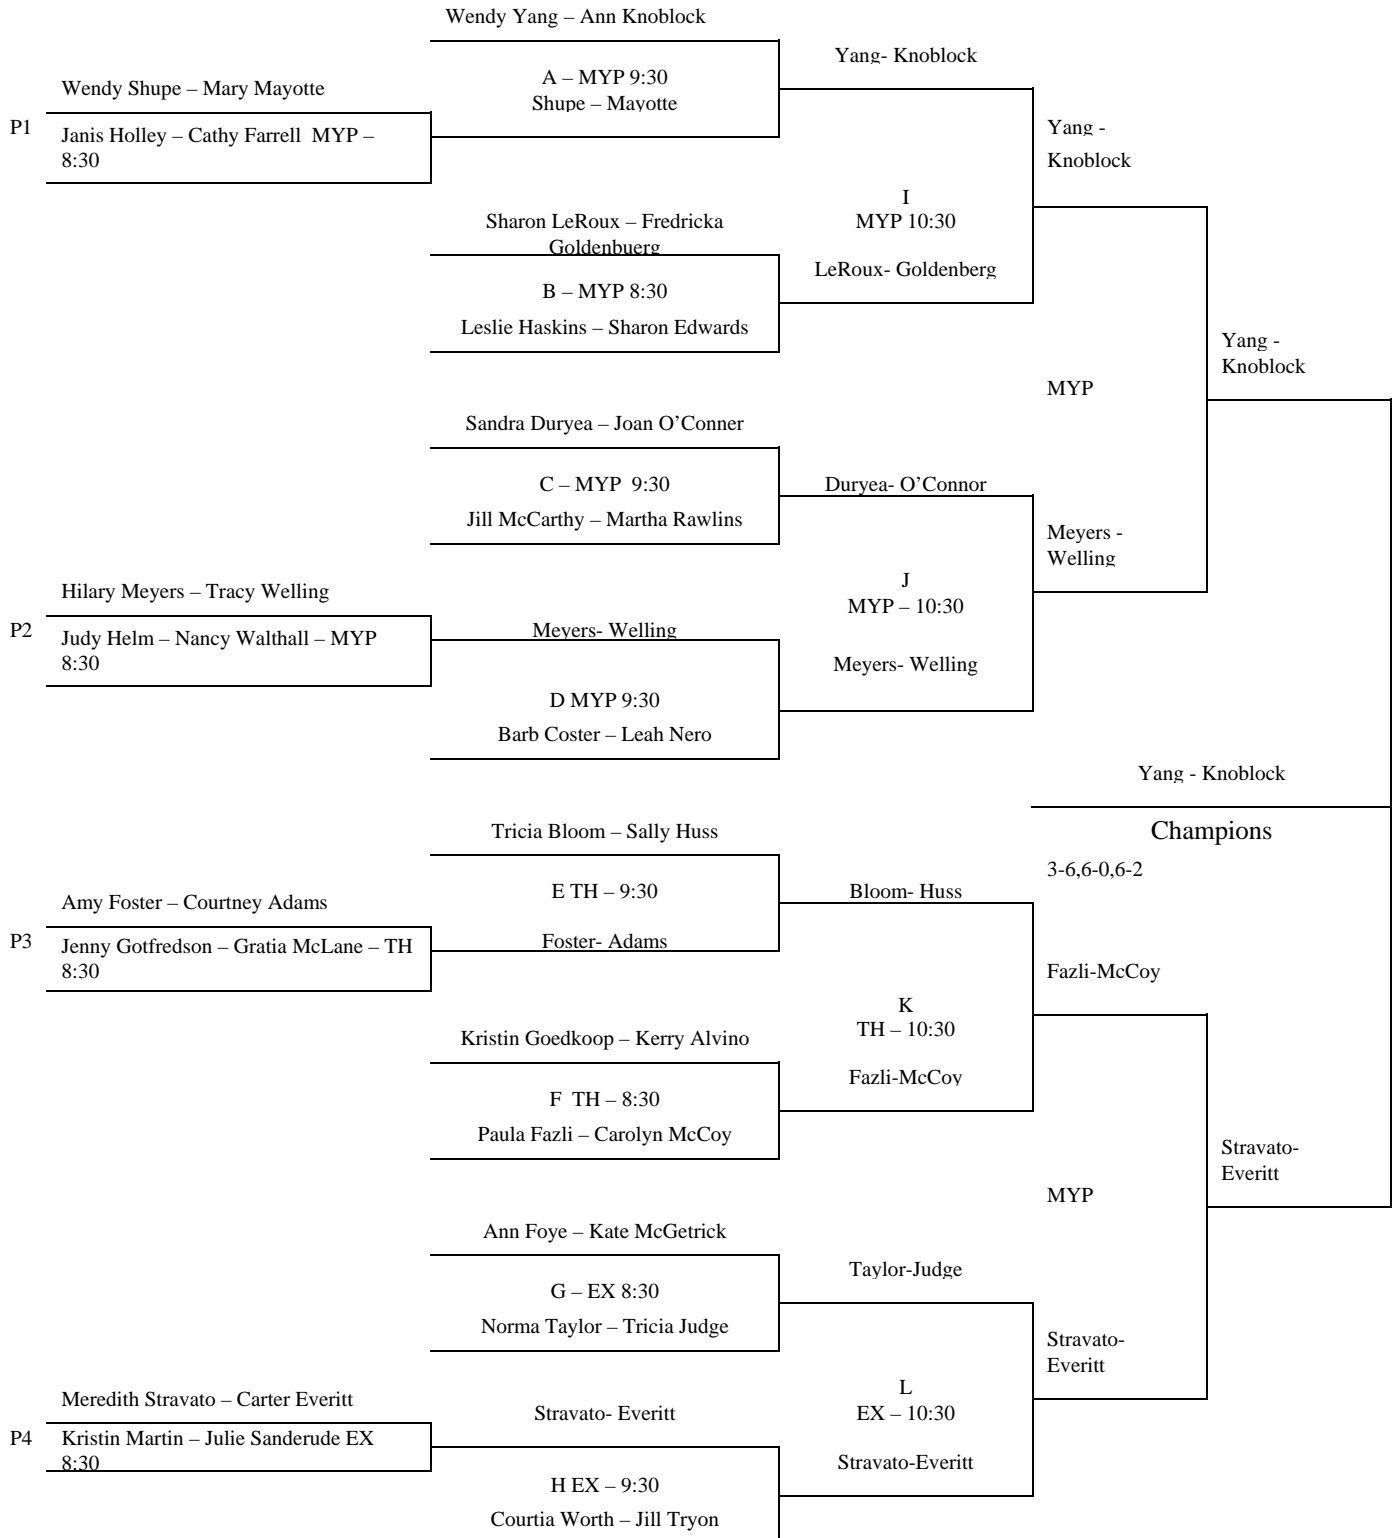

New England Women's PCQ

Saturday, January 29, 2011

MAIN

Myopia = MYP, Essex = EX, Turner Hill = TH

New England Women's PCQ

Saturday, January 29, 2011

FEED-IN CONSOLATION

New England Women's PCQ