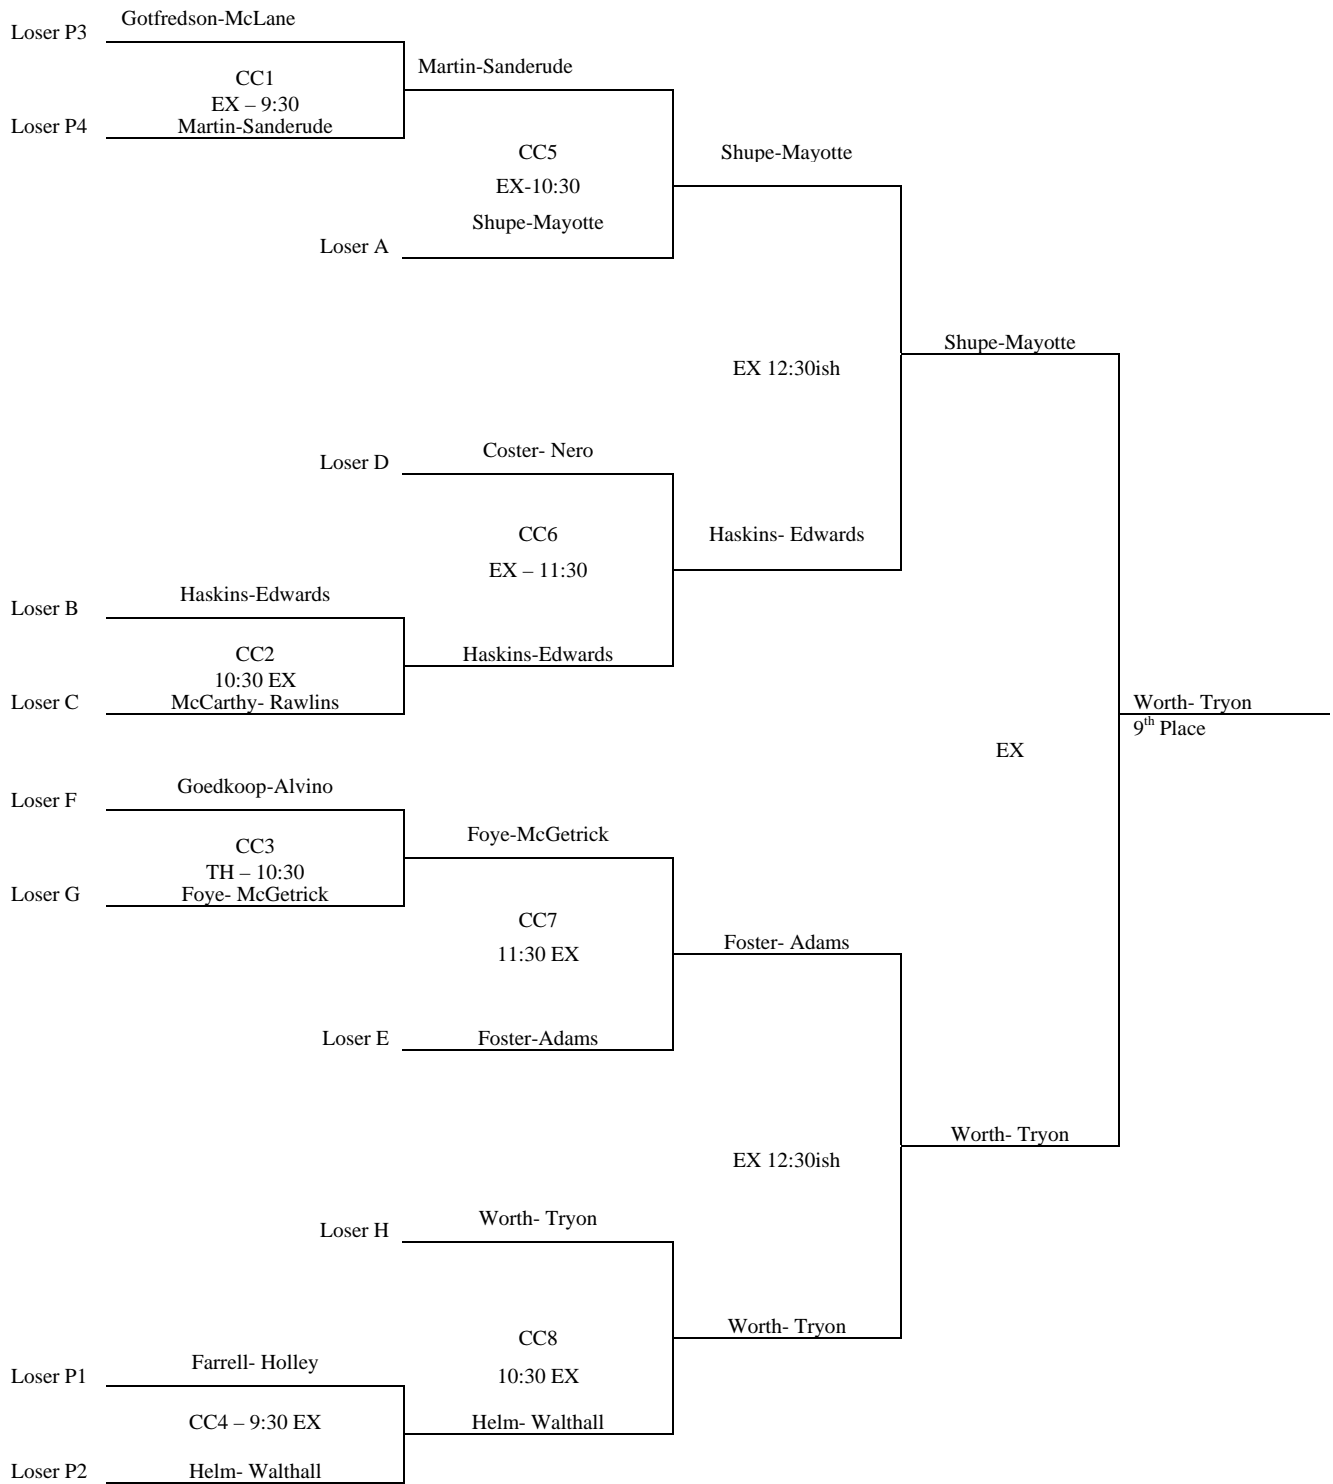

New England Women's PCQ

Saturday, January 29, 2011

MAIN

Myopia = MYP, Essex = EX, Turner Hill = TH

New England Women's PCQ

Saturday, January 29, 2011

FEED-IN CONSOLATION

New England Women's PCQ