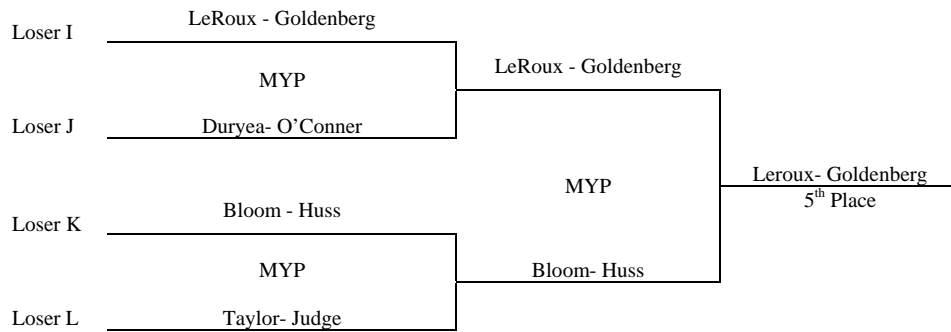

New England Women's PCQ

Saturday, January 29, 2011

REPRIEVE