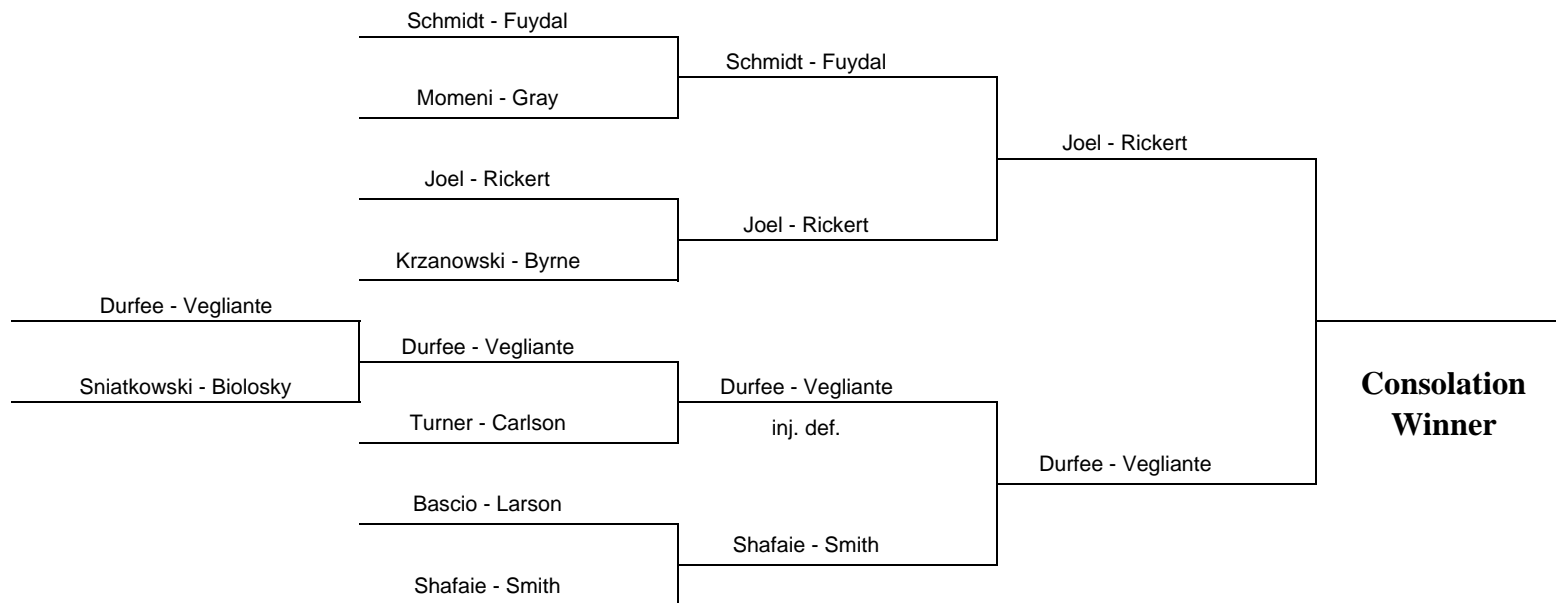

Orange Lawn Tennis Club Women's PCQ
Wednesday - Thursday, November 16-17, 2011

Consolation

Last Chance

Orange Lawn Tennis Club Women's PCQ
Wednesday - Thursday, November 16-17, 2011

Reprive

Mead - Binns	Baker - Snyder		
Baker - Snyder		Lannon - Beans	
Lannon - Beans	Lannon - Beans	4-6, 7-5, 6-3	
Salvi - Jacaruso			Rabuse - Bowers
Quinn - Klaffky	Rabuse - Bowers		
Rabuse - Bowers		Rabuse - Bowers	
Connors - Harwood	Connors - Harwood		
Patterson - Hellmuth			