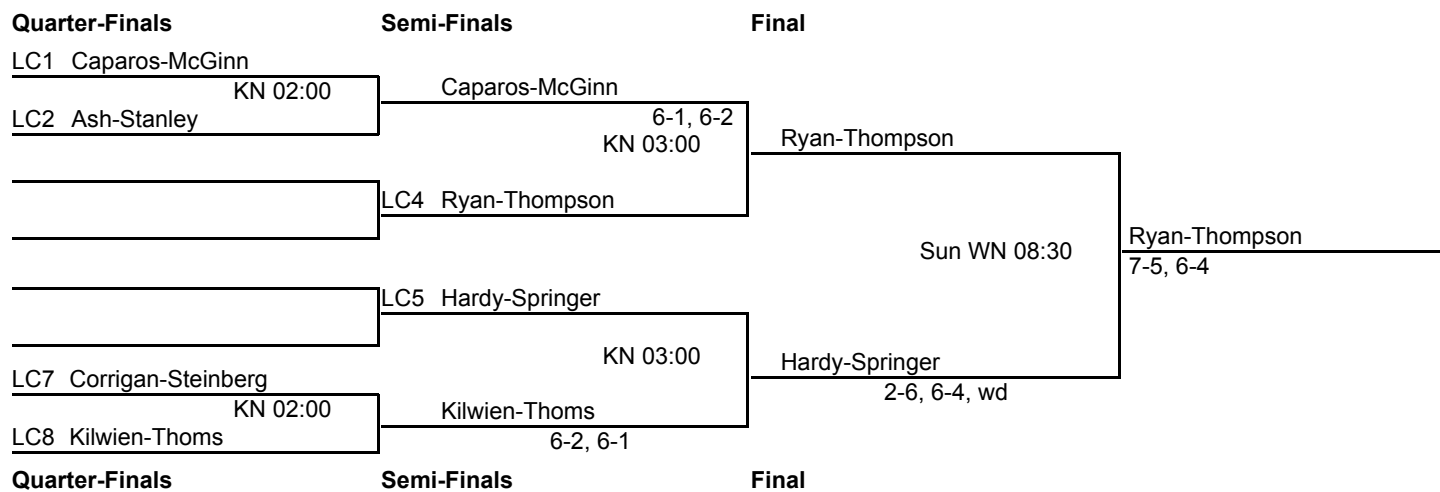

2011 CPTC Series Tournament
Saturday - Sunday, January 15-16, 2011
Sponsored by the APTA and the CPTC
13-14-15-16 - Last Chance

Contact the APTA at (888) 744-9490 or apta@platformtennis.org
Copyright (c) 2010-2011 [Hubbard Woods Software, Inc.](http://www.hubbardwoodssoftware.com) All rights reserved.