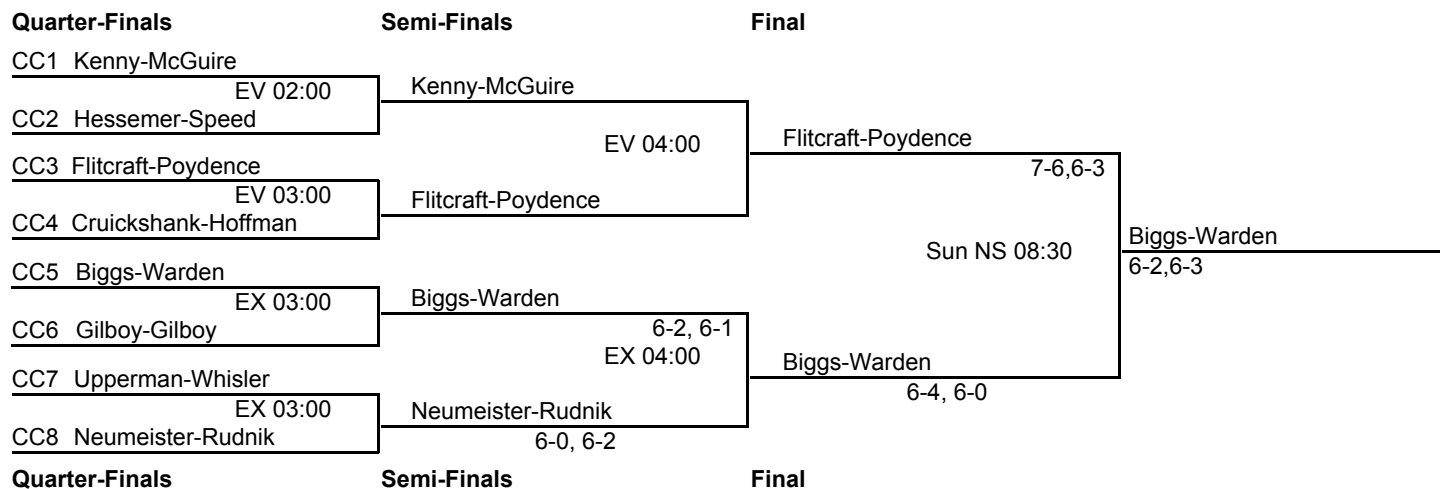

2011 CPTC Series Tournament
Saturday - Sunday, January 15-16, 2011
Sponsored by the APTA and the CPTC
10-11-12 - 16 Consolation

Contact the APTA at (888) 744-9490 or apta@platformtennis.org
Copyright (c) 2010-2011 [Hubbard Woods Software, Inc.](http://www.hubbardwoodssoftware.com) All rights reserved.