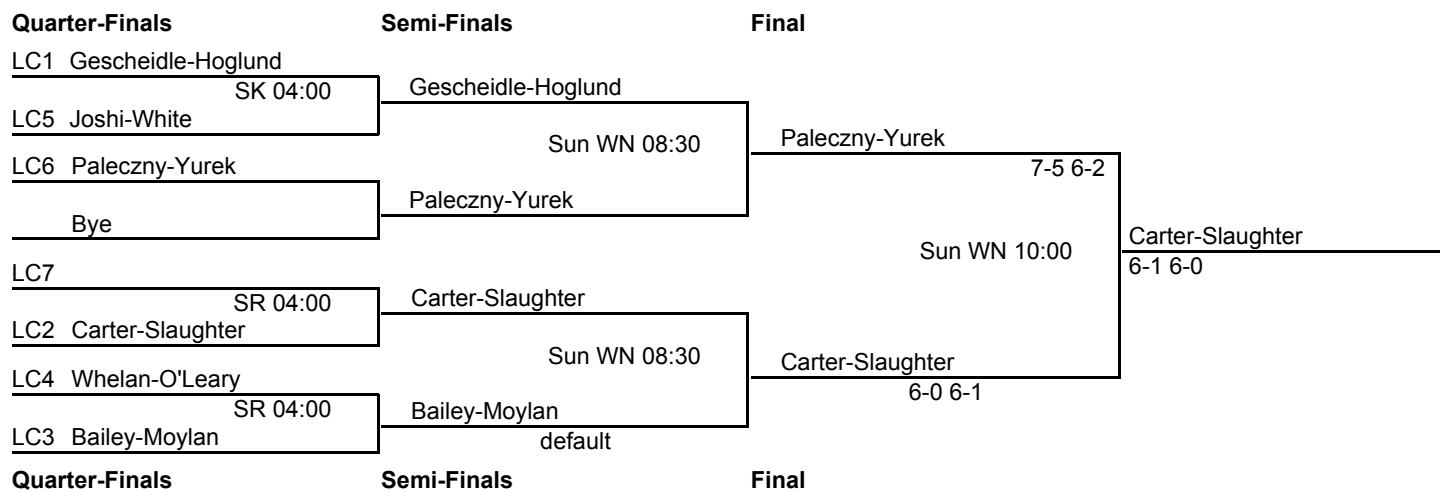

2011 CPTC Series Tournament
Saturday - Sunday, January 15-16, 2011
Sponsored by the APTA and the CPTC
17-18-19-20-21 - Last Chance

Contact the APTA at (888) 744-9490 or apta@platformtennis.org
Copyright (c) 2010-2011 [Hubbard Woods Software, Inc.](http://www.hubbardwoodssoftware.com) All rights reserved.