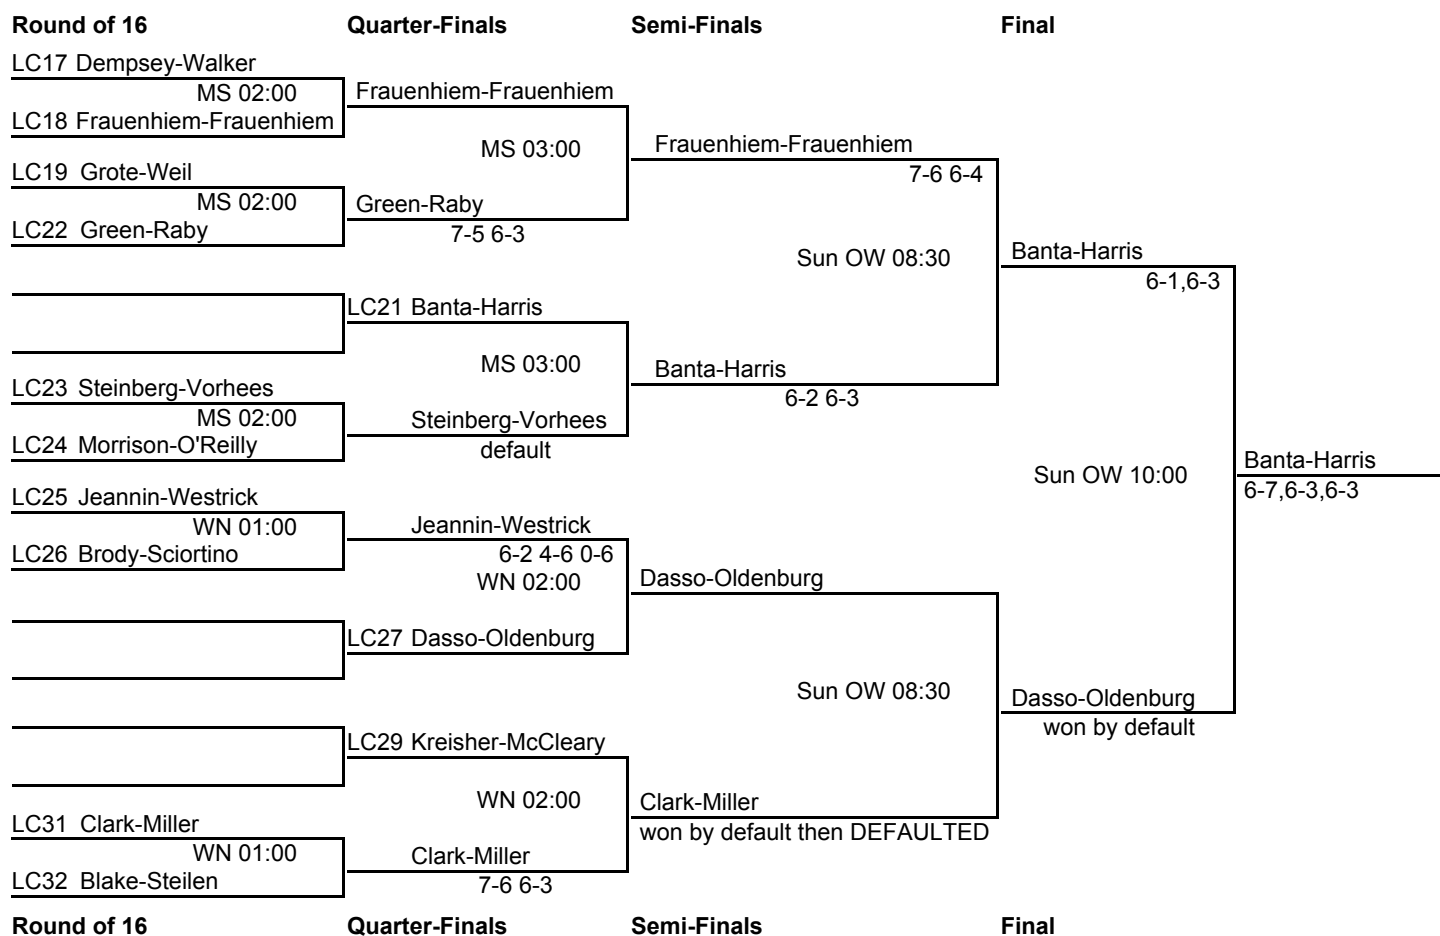

2011 CPTC Series Tournament
Saturday - Sunday, January 15-16, 2011
Sponsored by the APTA and the CPTC
4-5-6 - Last Chance

Contact the APTA at (888) 744-9490 or apta@platformtennis.org
Copyright (c) 2010-2011 [Hubbard Woods Software, Inc.](http://www.hubbardwoodssoftware.com) All rights reserved.