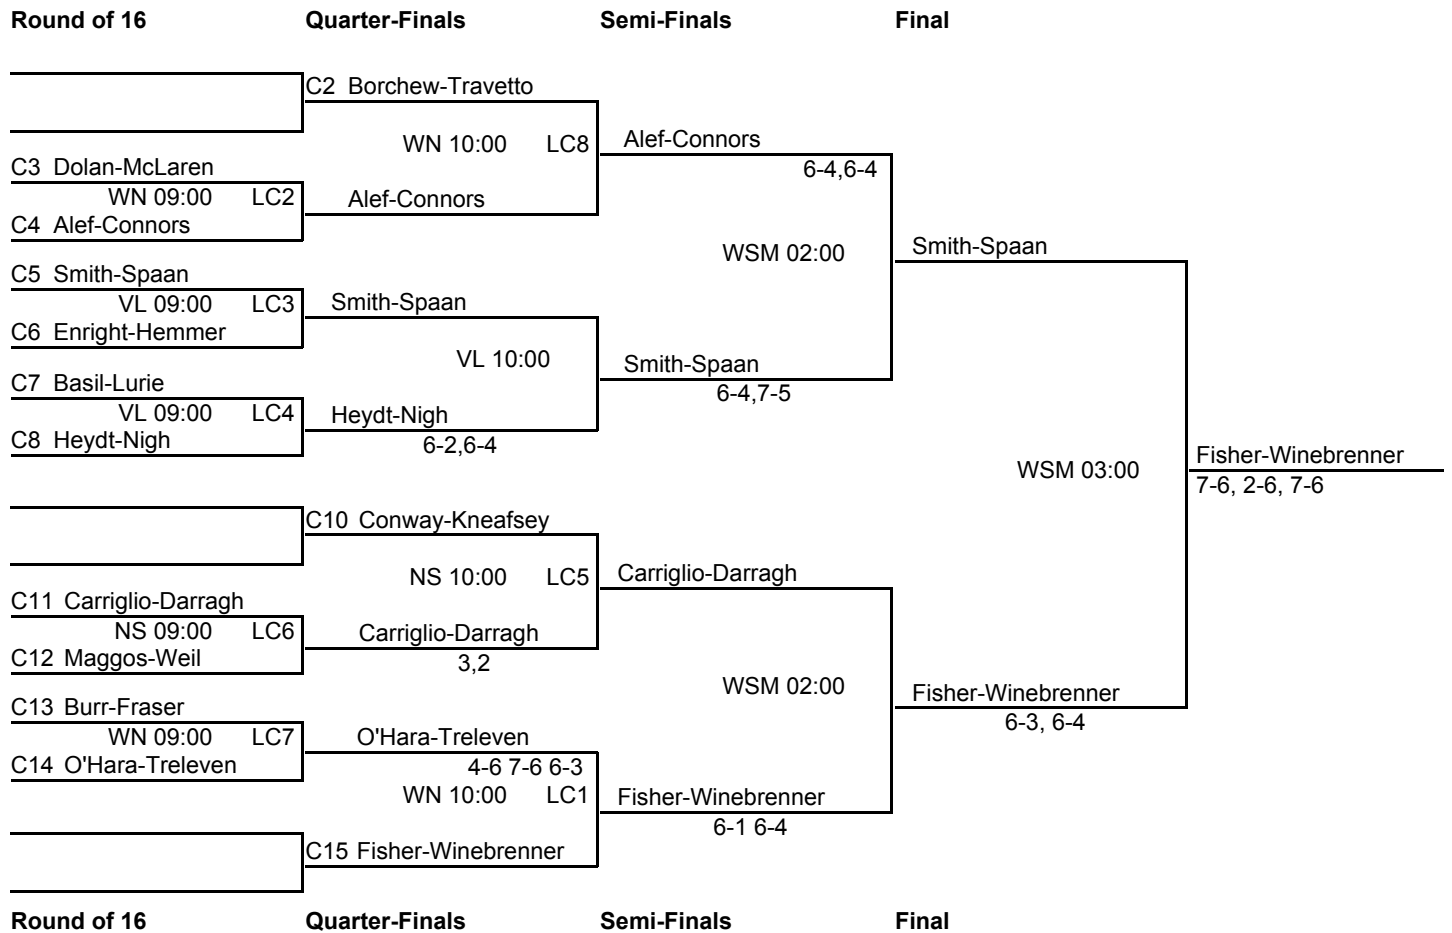

2011 CPTC Series Tournament
Saturday - Sunday, January 15-16, 2011
Sponsored by the APTA and the CPTC
7-8-9 - Consolation

Contact the APTA at (888) 744-9490 or apta@platformtennis.org
Copyright (c) 2010-2011 [Hubbard Woods Software, Inc.](http://www.hubbardwoodssoftware.com) All rights reserved.