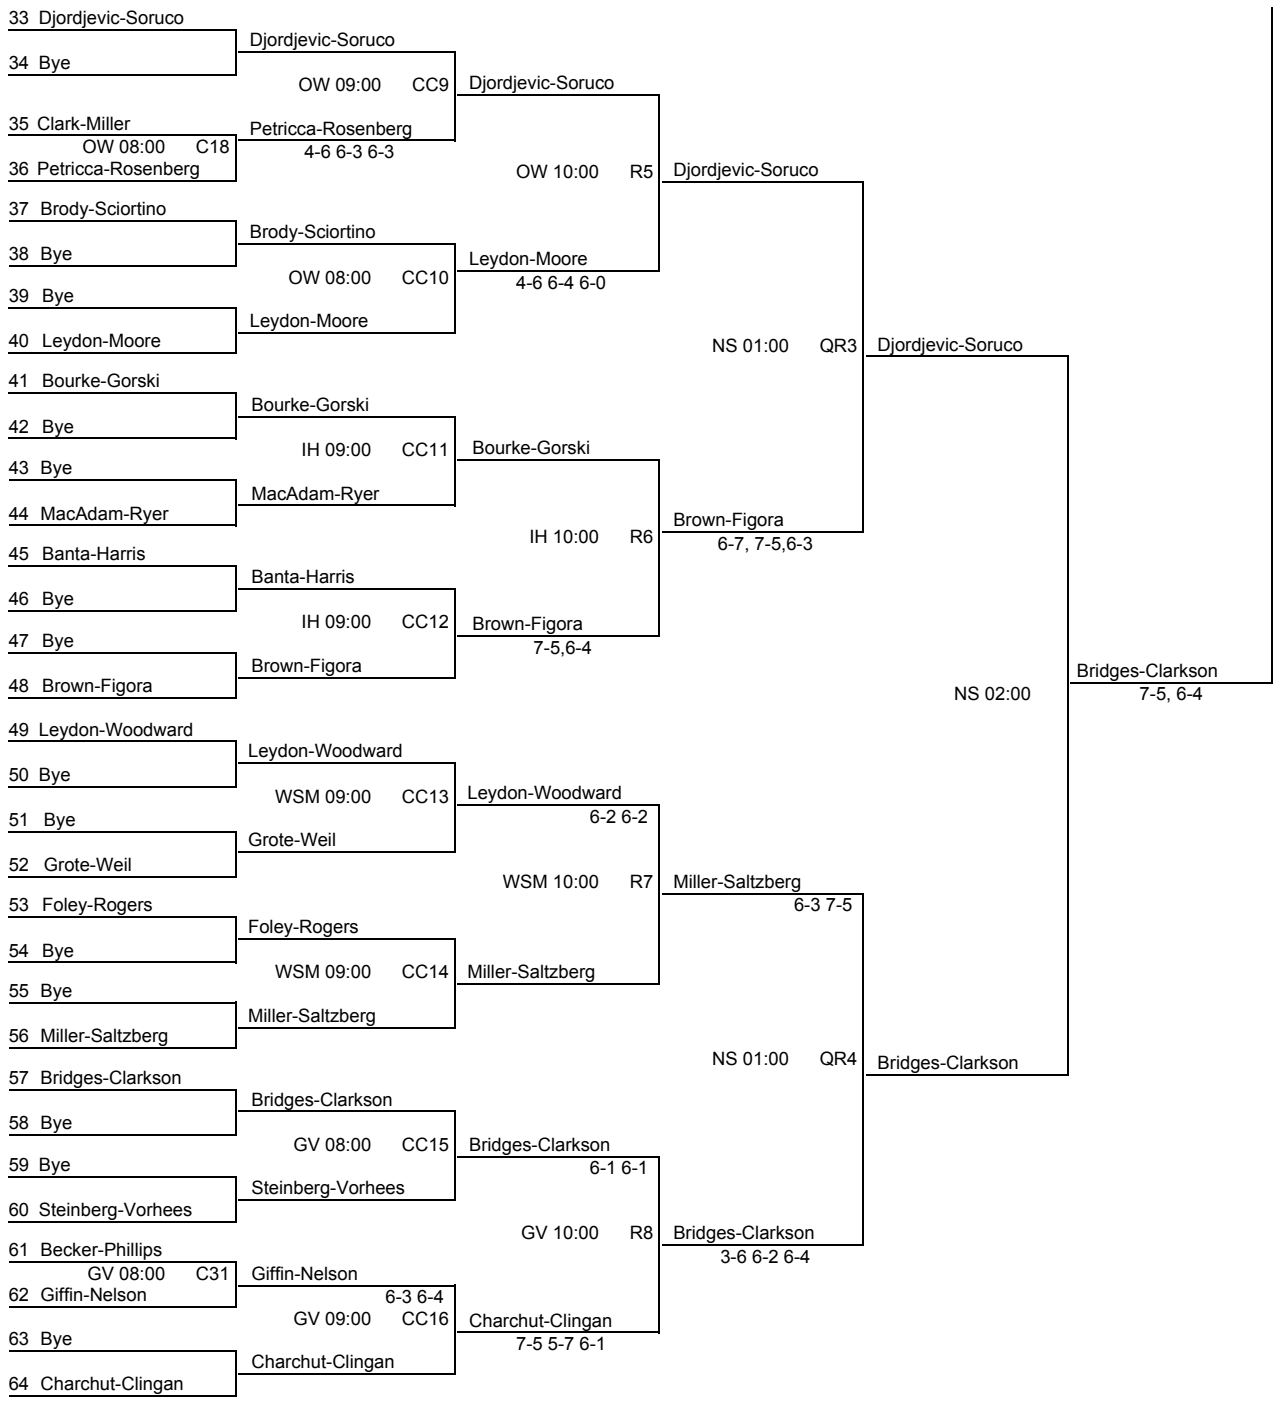

2011 CPTC Series Tournament
 Saturday - Sunday, January 15-16, 2011
 Sponsored by the APTA and the CPTC
 4-5-6 - Main

Round of 64 Round of 32 Round of 16 Quarter-Finals Semi-Finals Final

Contact the APTA at (888) 744-9490 or apta@platformtennis.org
 Copyright (c) 2010-2011 Hubbard Woods Software, Inc. All rights reserved.