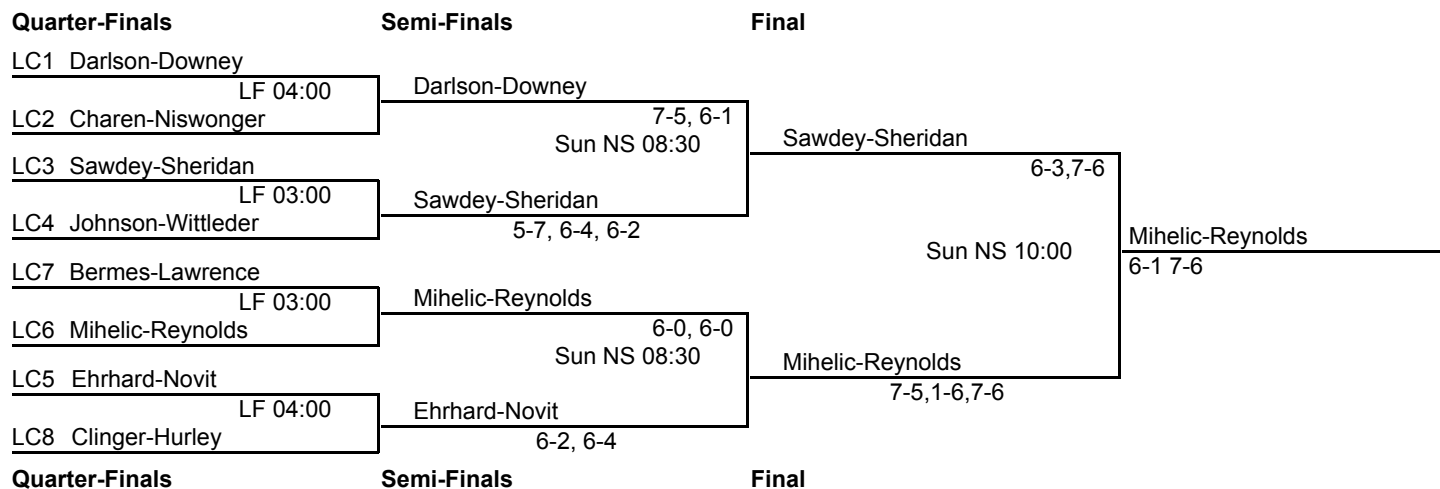

2011 CPTC Series Tournament
Saturday - Sunday, January 15-16, 2011
Sponsored by the APTA and the CPTC
10-11-12 - Last Chance

Contact the APTA at (888) 744-9490 or apta@platformtennis.org
Copyright (c) 2010-2011 [Hubbard Woods Software, Inc.](http://www.hubbardwoodssoftware.com) All rights reserved.