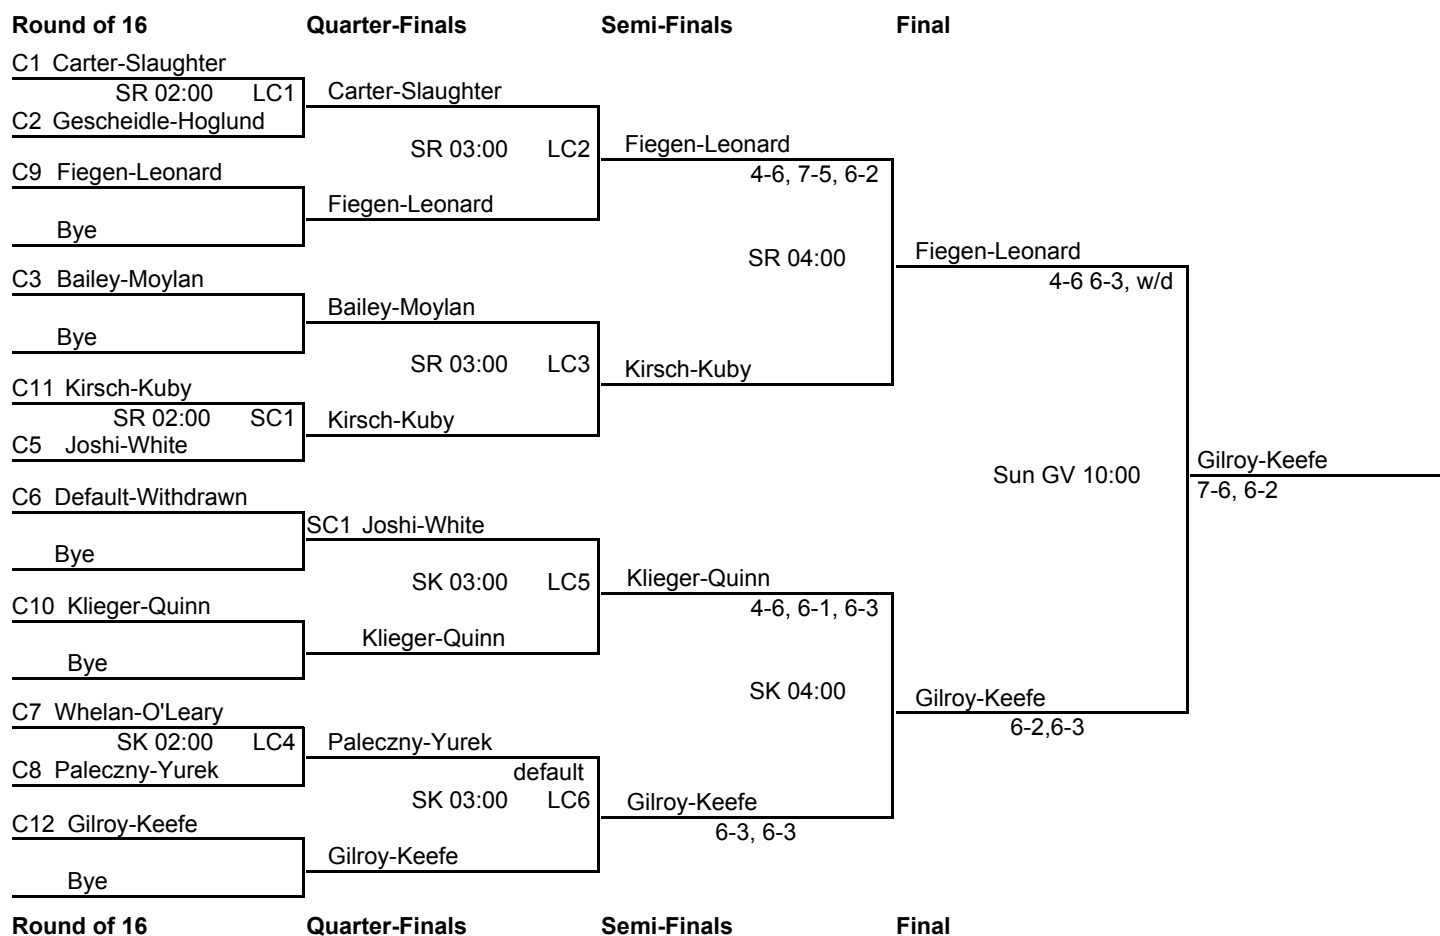

2011 CPTC Series Tournament
Saturday - Sunday, January 15-16, 2011
Sponsored by the APTA and the CPTC
17-18-19-20-21 - Consolation

Contact the APTA at (888) 744-9490 or apta@platformtennis.org
Copyright (c) 2010-2011 Hubbard Woods Software, Inc. All rights reserved.