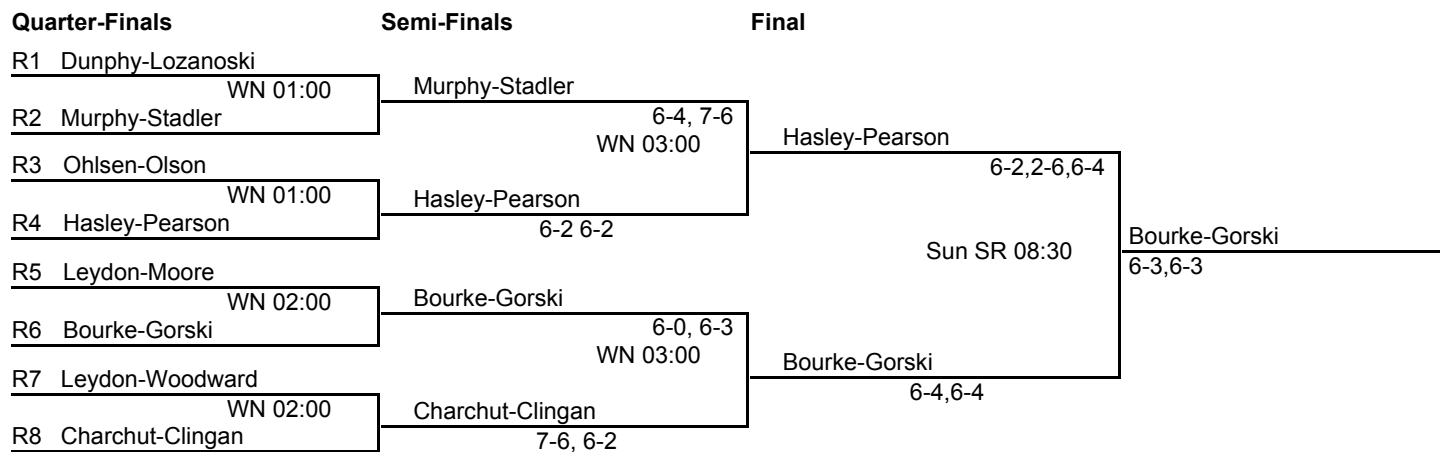

2011 CPTC Series Tournament
Saturday - Sunday, January 15-16, 2011
Sponsored by the APTA and the CPTC
4-5-6 - Reprieve

Quarter-Finals   **Semi-Finals**   **Final**

Contact the APTA at (888) 744-9490 or apta@platformtennis.org
Copyright (c) 2010-2011 [Hubbard Woods Software, Inc.](http://www.hubbardwoodssoftware.com) All rights reserved.