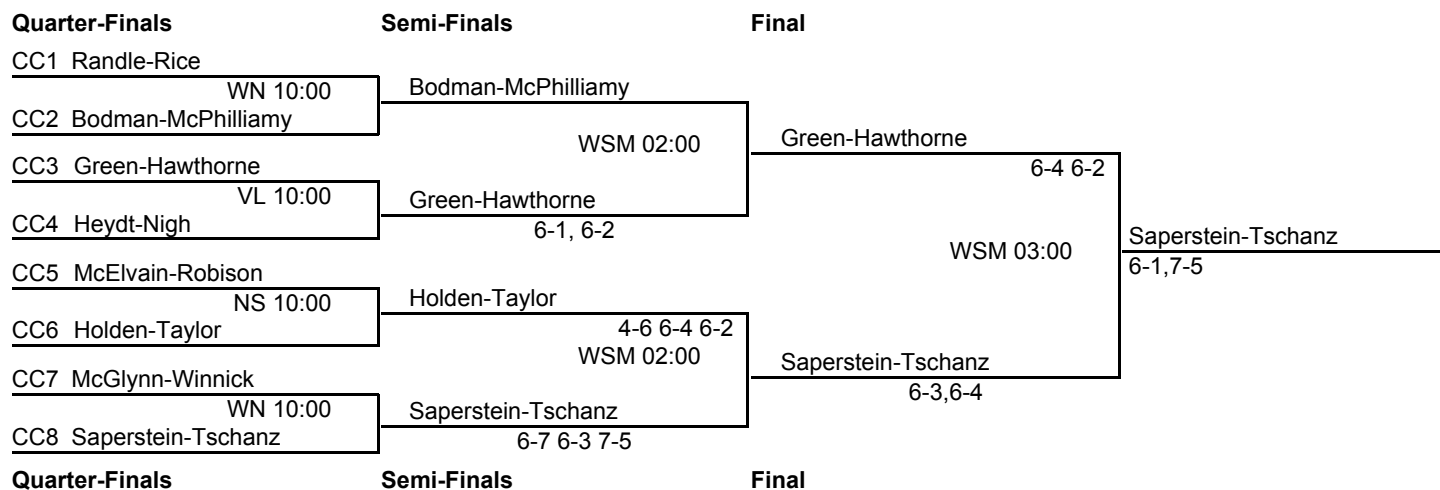

2011 CPTC Series Tournament
Saturday - Sunday, January 15-16, 2011
Sponsored by the APTA and the CPTC
7-8-9 - 16 Consolation

Contact the APTA at (888) 744-9490 or apta@platformtennis.org
Copyright (c) 2010-2011 [Hubbard Woods Software, Inc.](http://www.hubbardwoodssoftware.com) All rights reserved.