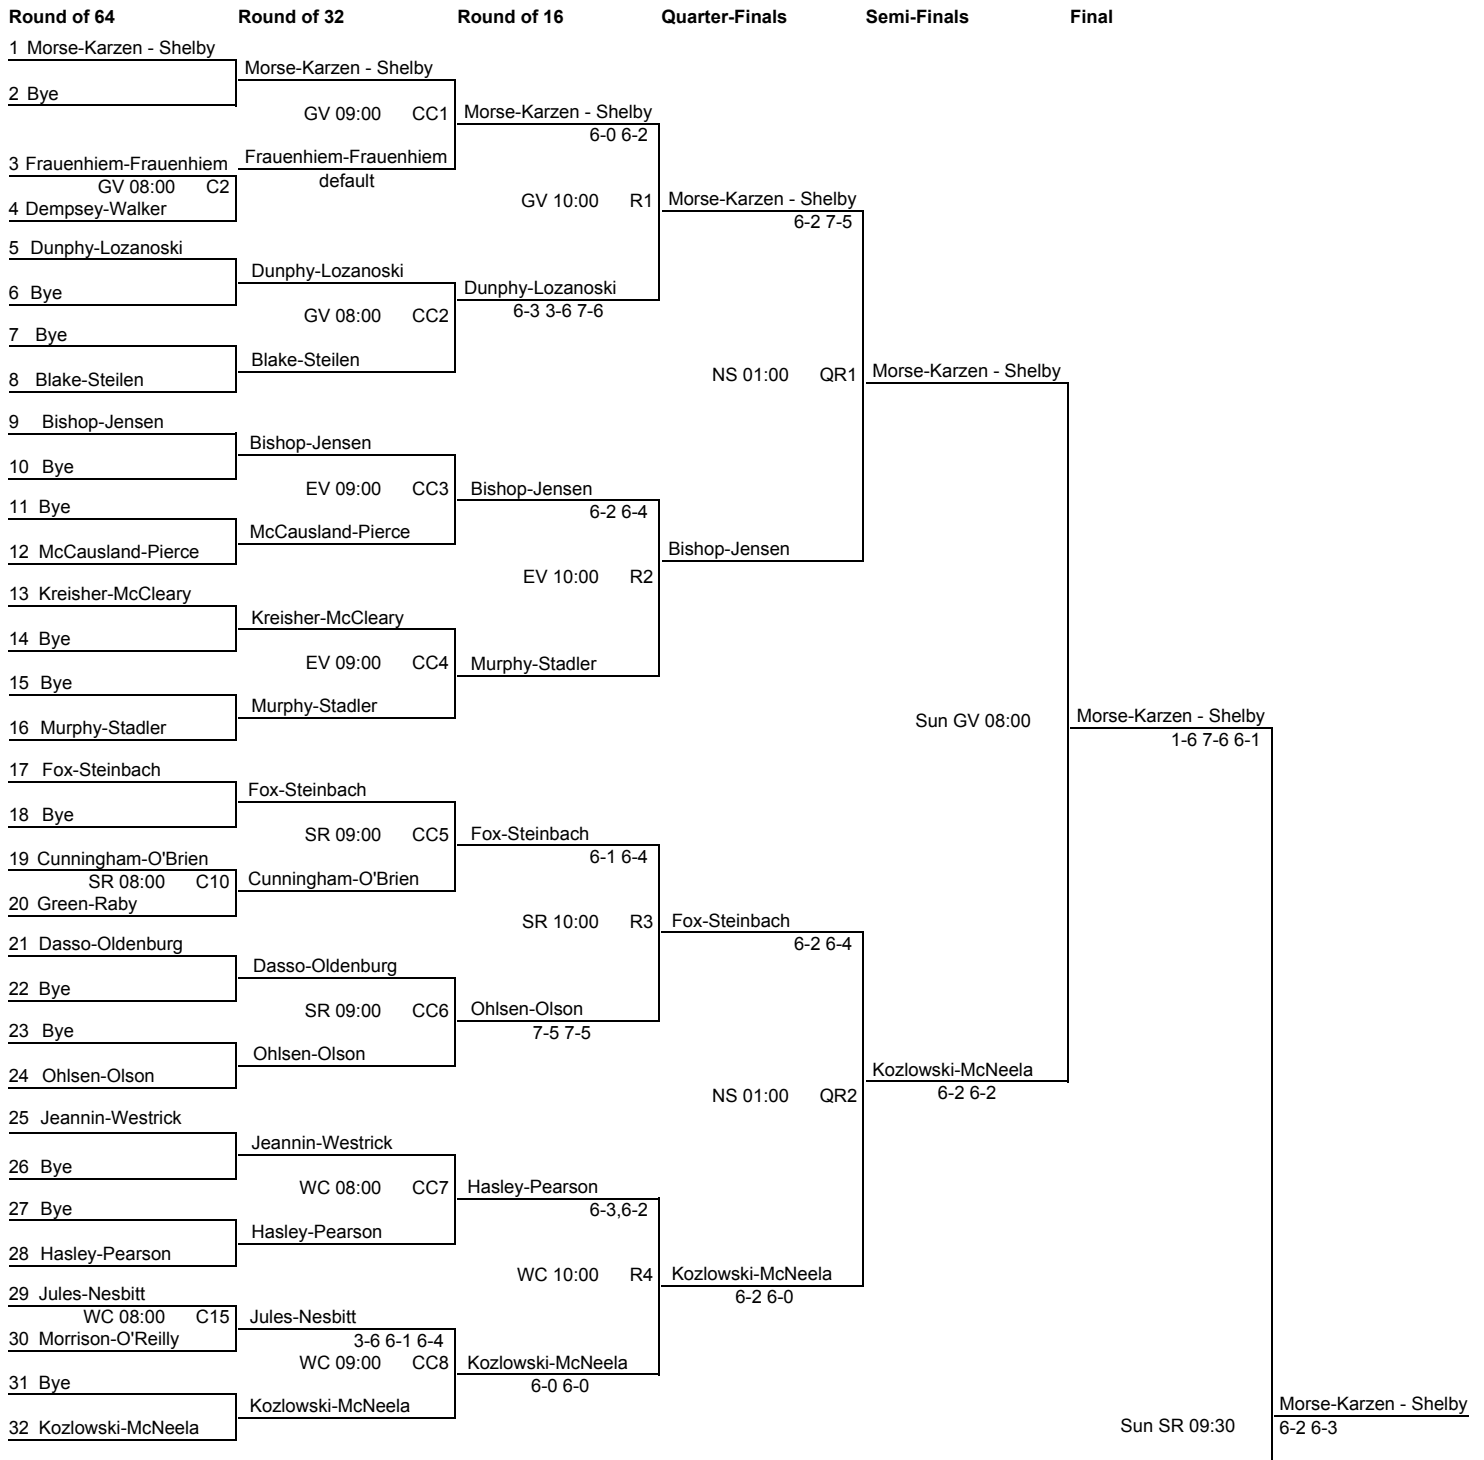

2011 CPTC Series Tournament
 Saturday - Sunday, January 15-16, 2011
 Sponsored by the APTA and the CPTC
 4-5-6 - Main

Round of 64 Round of 32 Round of 16 Quarter-Finals Semi-Finals Final

Contact the APTA at (888) 744-9490 or apta@platformtennis.org
 Copyright (c) 2010-2011 Hubbard Woods Software, Inc. All rights reserved.