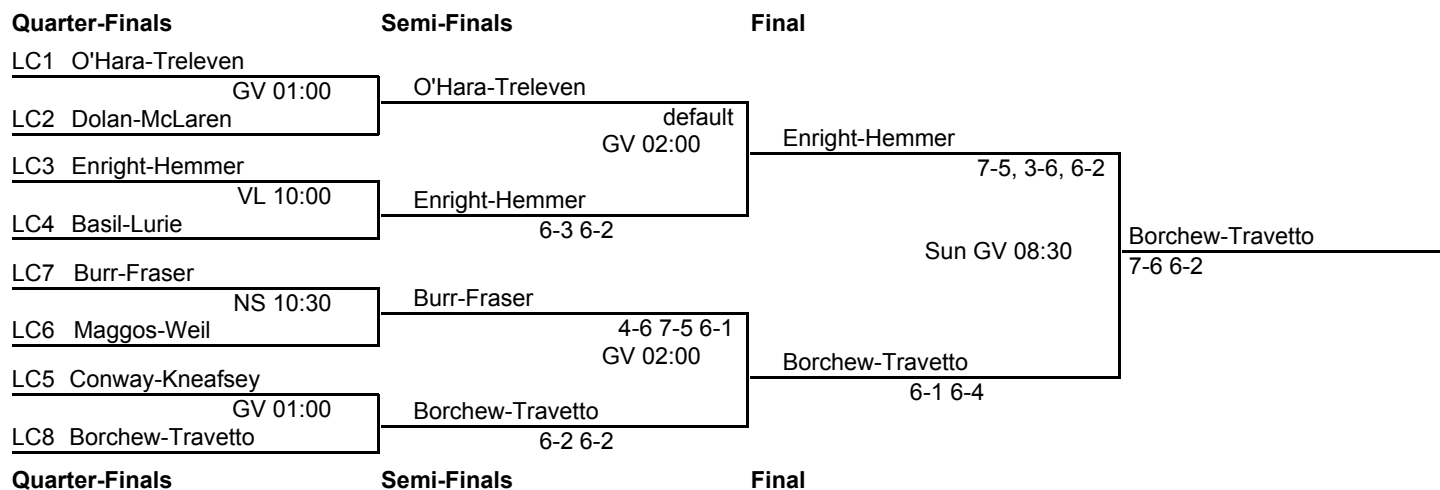

2011 CPTC Series Tournament
Saturday - Sunday, January 15-16, 2011
Sponsored by the APTA and the CPTC
7-8-9 - Last Chance

Contact the APTA at (888) 744-9490 or apta@platformtennis.org
Copyright (c) 2010-2011 [Hubbard Woods Software, Inc.](http://www.hubbardwoodssoftware.com) All rights reserved.