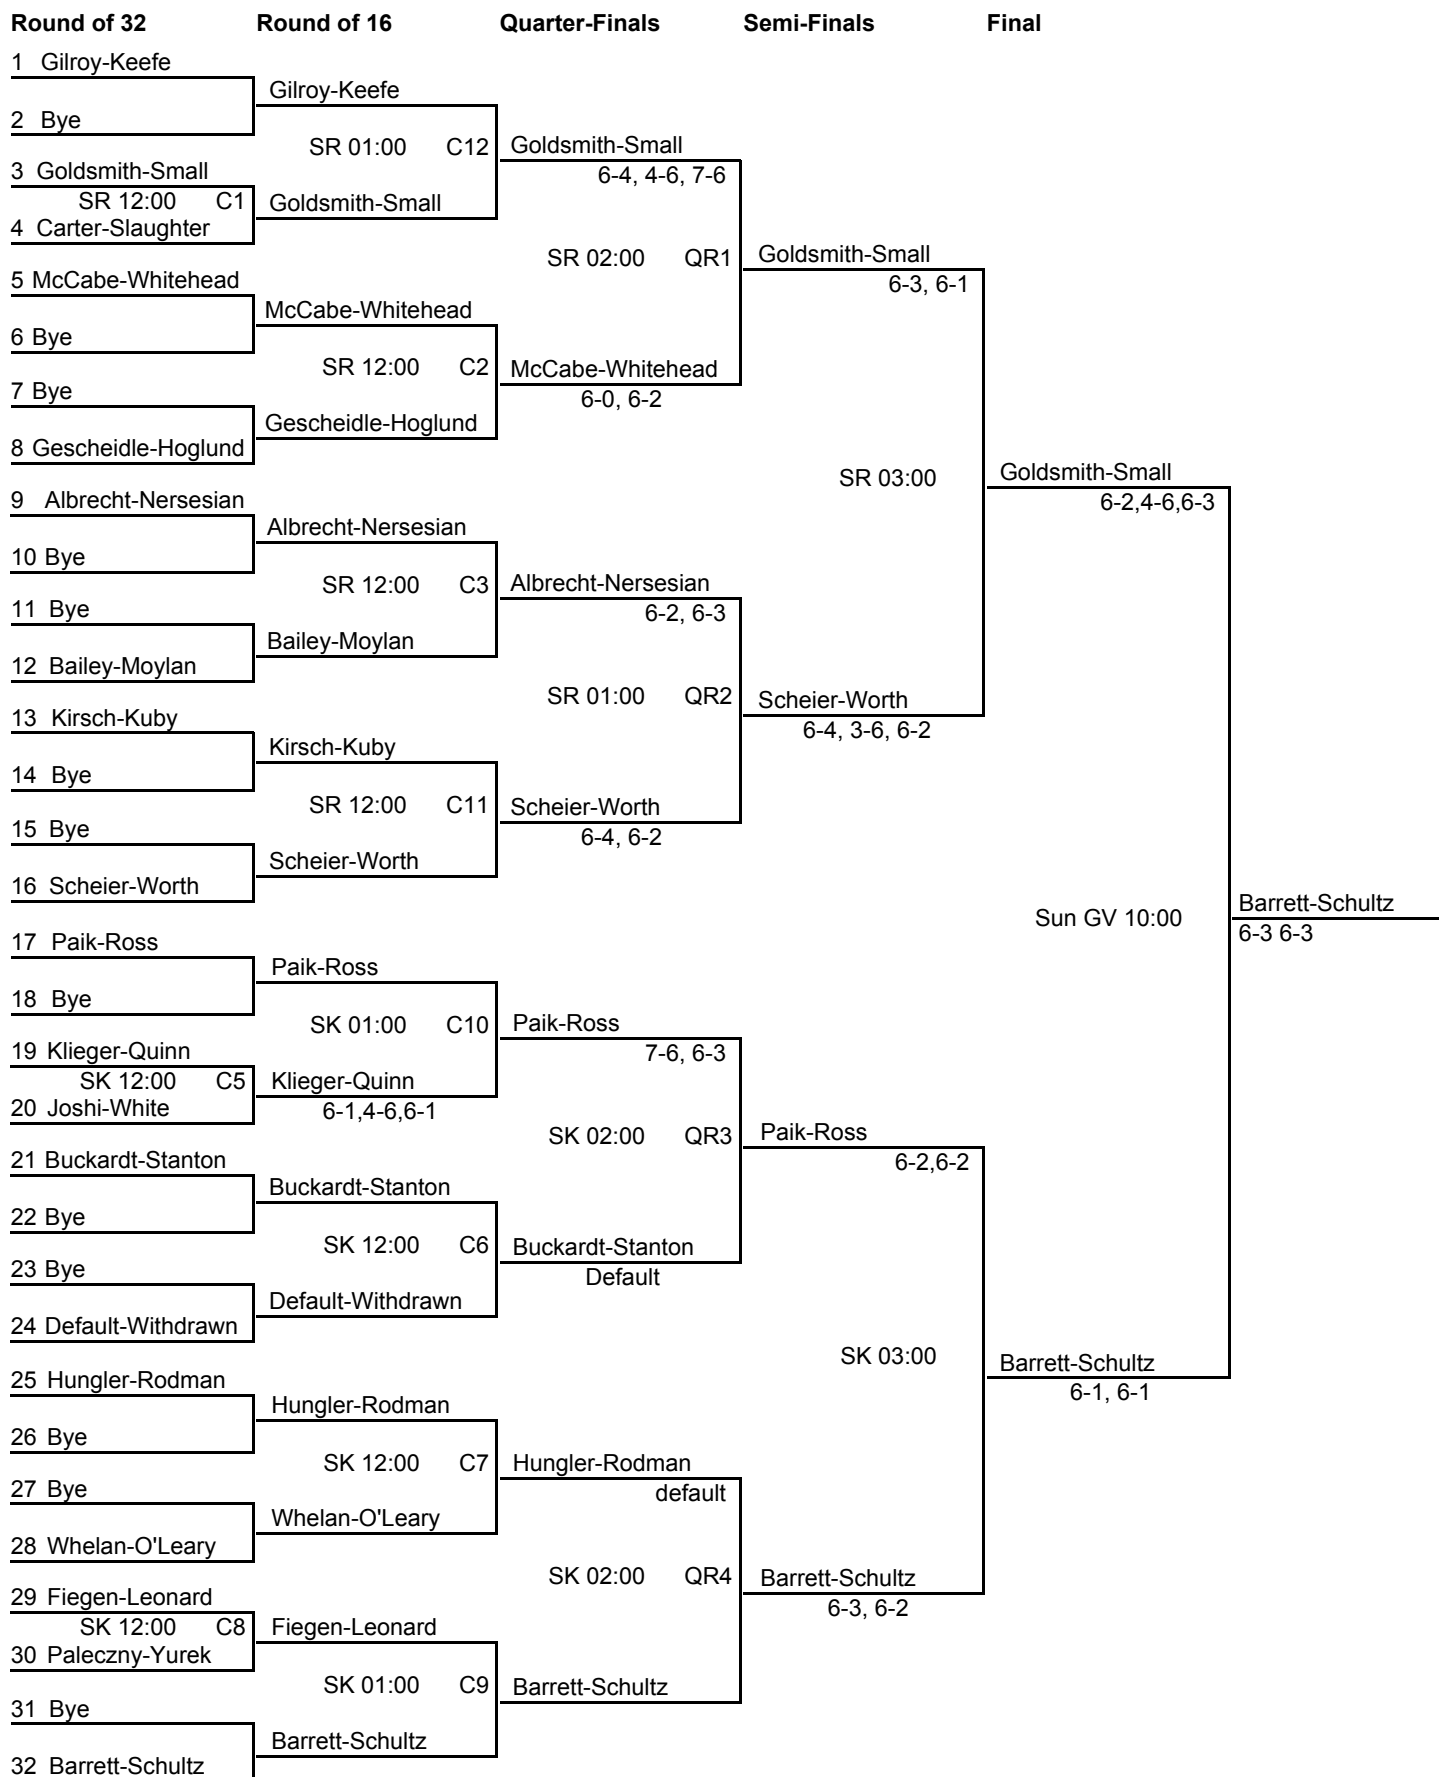

2011 CPTC Series Tournament
Saturday - Sunday, January 15-16, 2011
Sponsored by the APTA and the CPTC
17-18-19-20-21 - Main