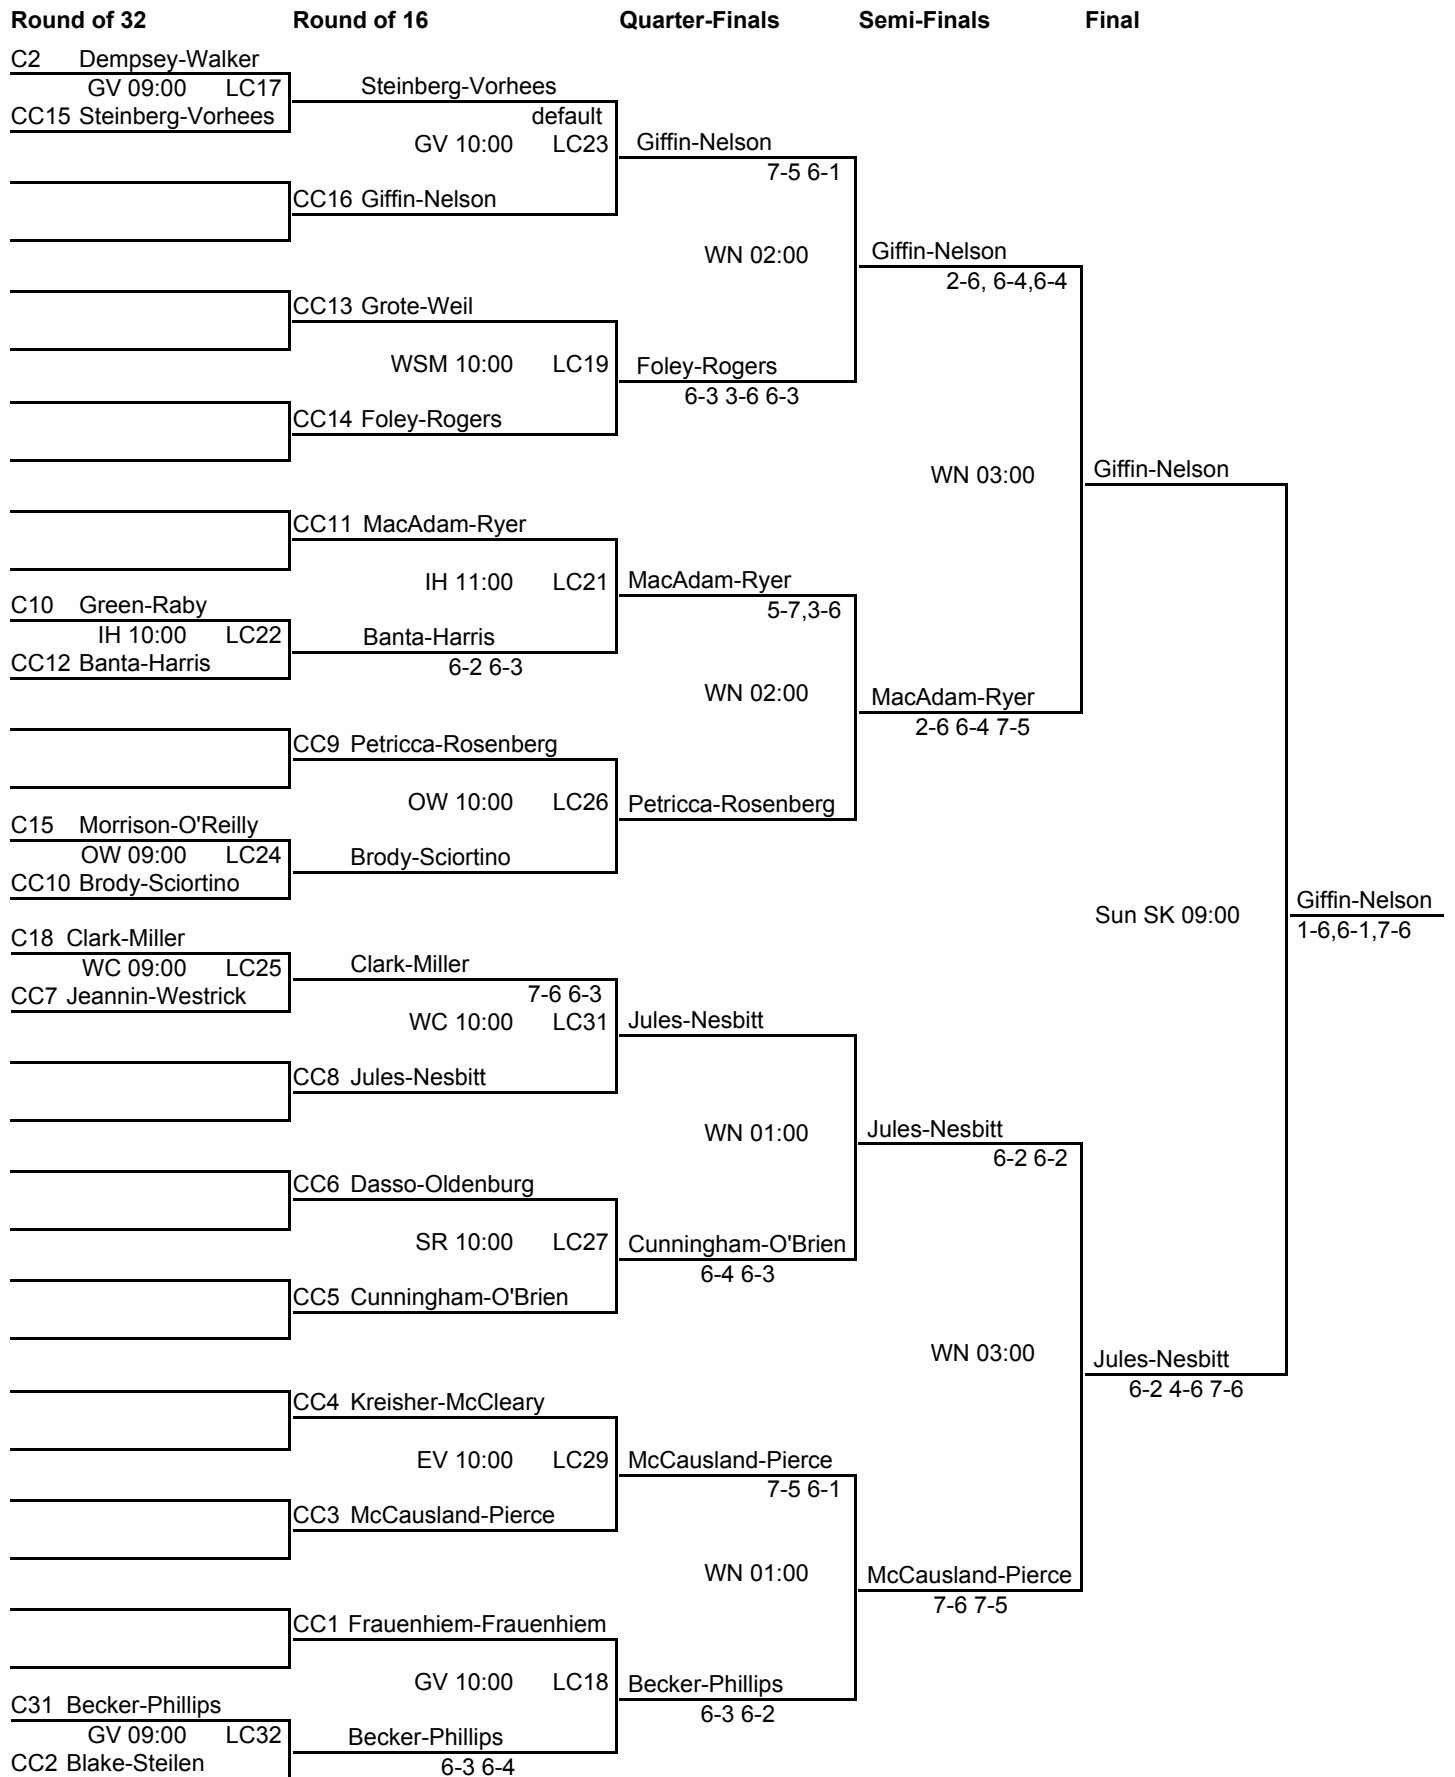

2011 CPTC Series Tournament
Saturday - Sunday, January 15-16, 2011
Sponsored by the APTA and the CPTC
4-5-6 - Consolation