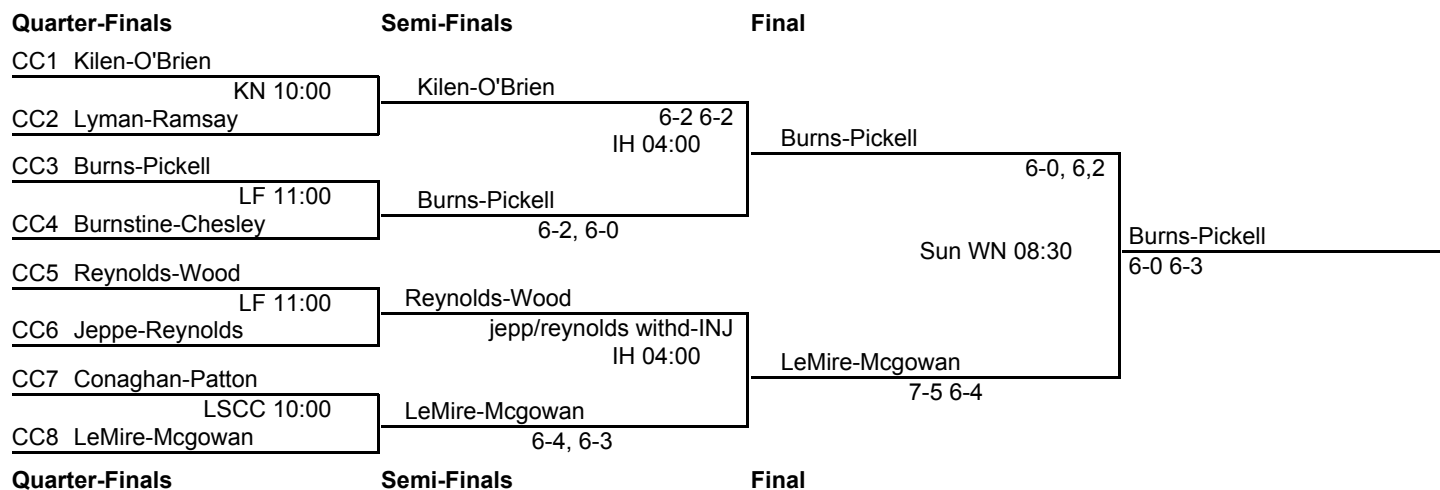

2011 CPTC Series Tournament
Saturday - Sunday, January 15-16, 2011
Sponsored by the APTA and the CPTC
13-14-15-16 - 16 Consolation

Contact the APTA at (888) 744-9490 or apta@platformtennis.org
Copyright (c) 2010-2011 [Hubbard Woods Software, Inc.](http://www.hubbardwoodssoftware.com) All rights reserved.