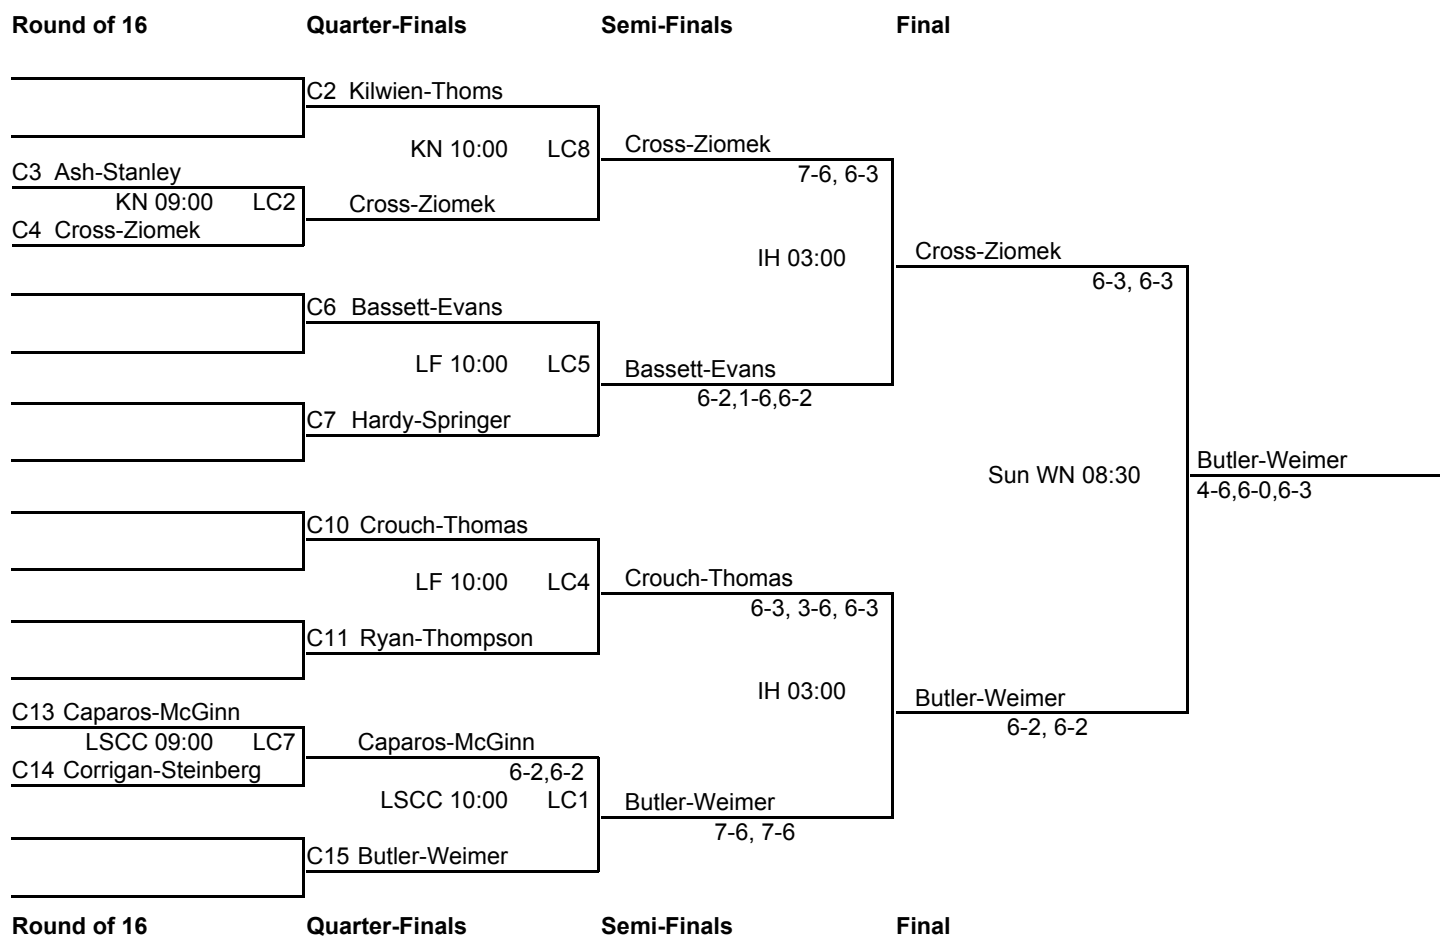

2011 CPTC Series Tournament
Saturday - Sunday, January 15-16, 2011
Sponsored by the APTA and the CPTC
13-14-15-16 - Consolation

Contact the APTA at (888) 744-9490 or apta@platformtennis.org
Copyright (c) 2010-2011 [Hubbard Woods Software, Inc.](http://www.hubbardwoodssoftware.com) All rights reserved.