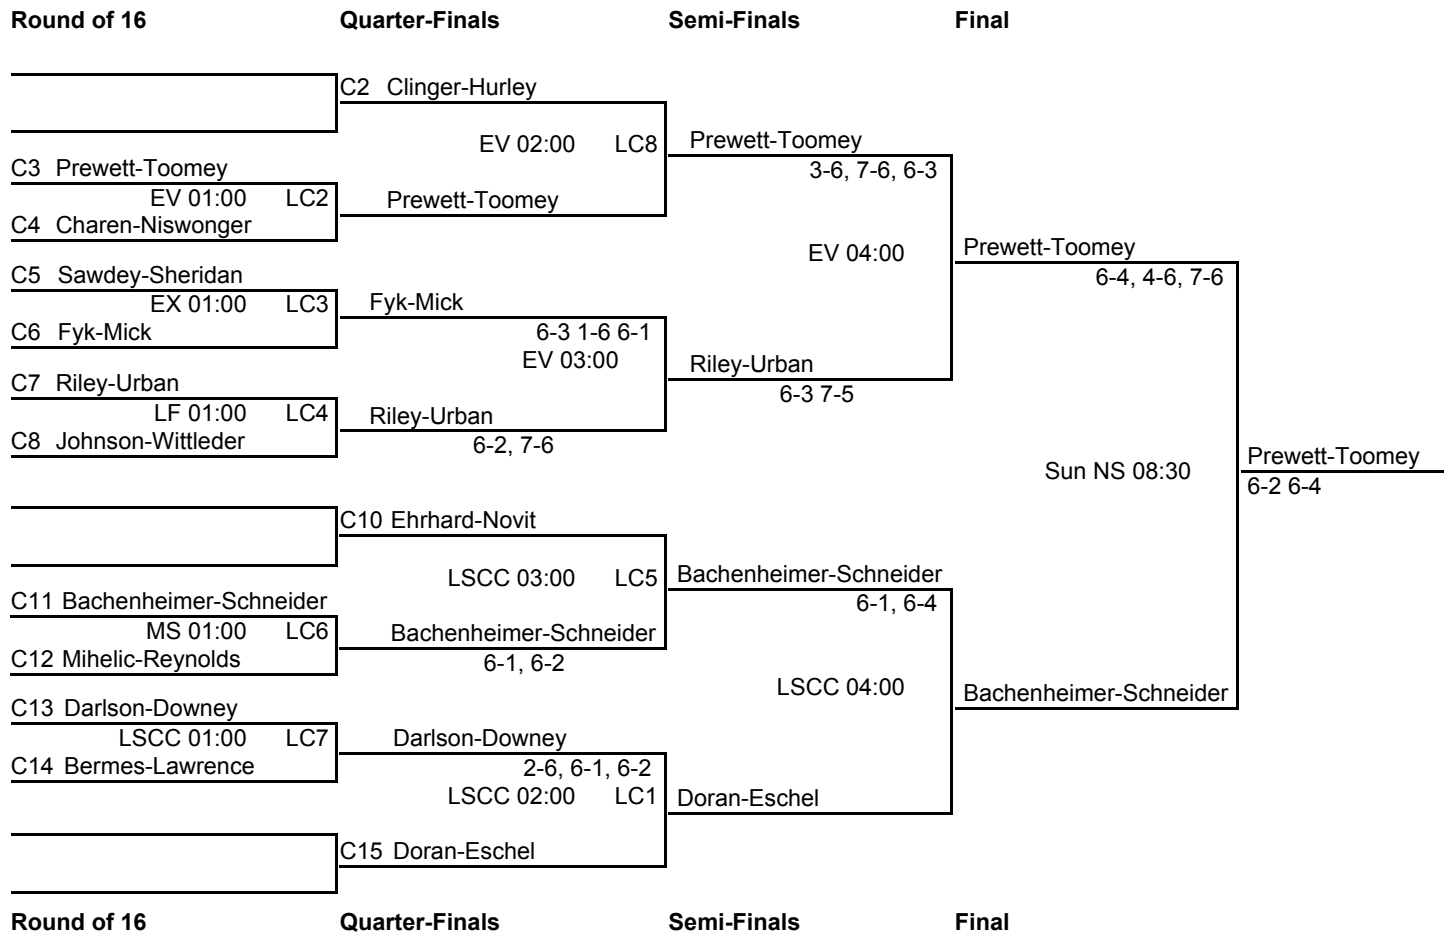

2011 CPTC Series Tournament
Saturday - Sunday, January 15-16, 2011
Sponsored by the APTA and the CPTC
10-11-12 - Consolation

Contact the APTA at (888) 744-9490 or apta@platformtennis.org
Copyright (c) 2010-2011 [Hubbard Woods Software, Inc.](http://www.hubbardwoodssoftware.com) All rights reserved.