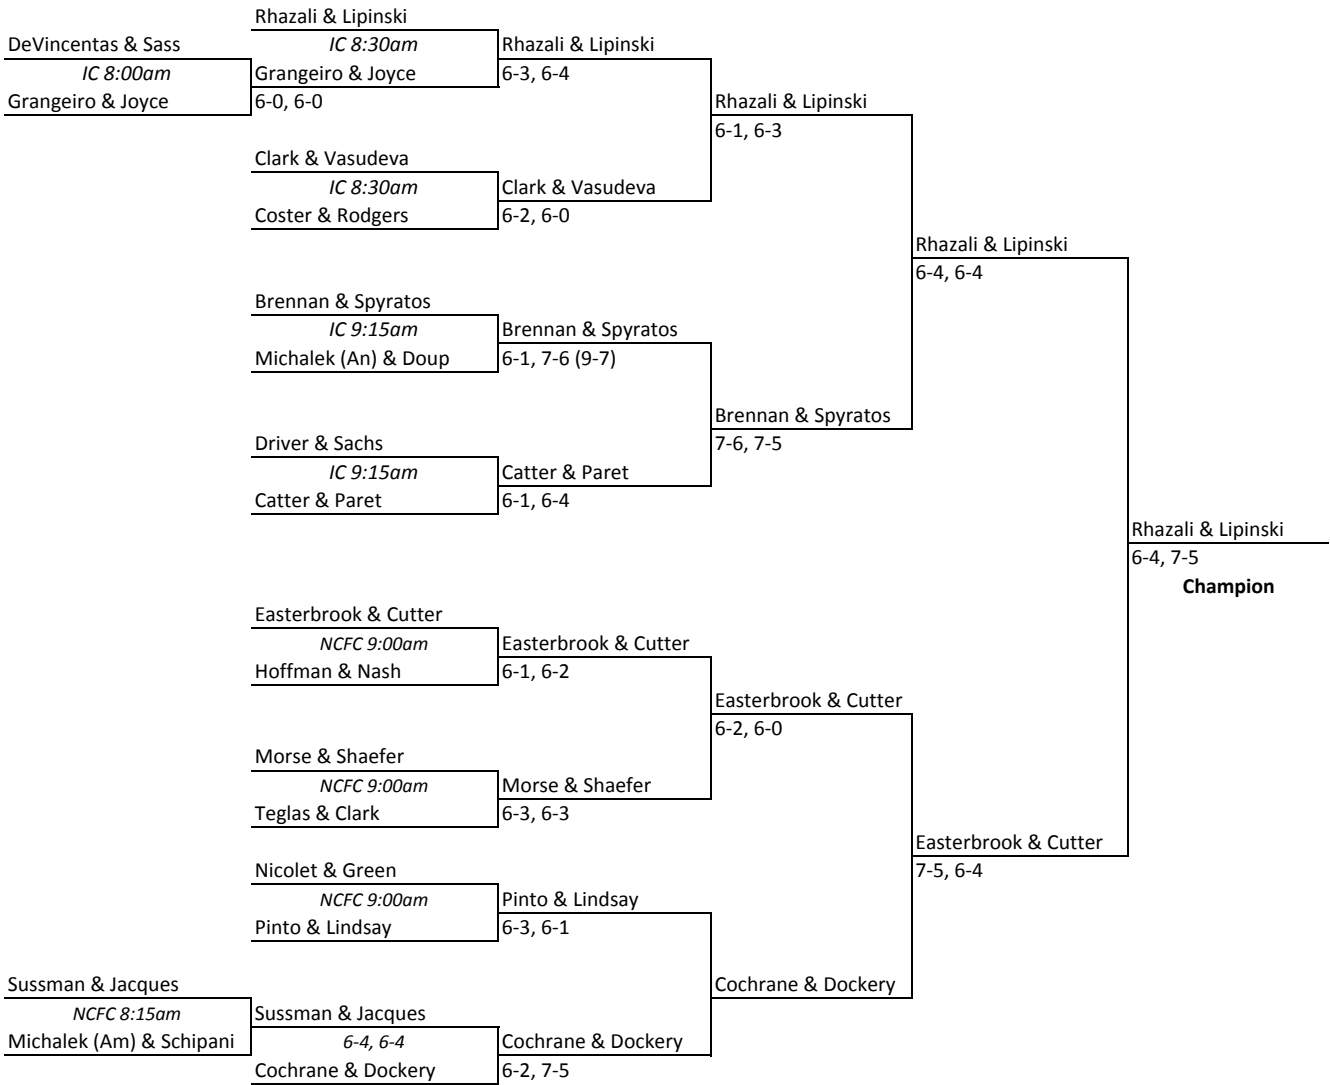

**2nd Annual St Germain**

1-Oct-11

Brad Easterbrook (203) 832-6822  
 Allyn Michalek (917) 335-3582

IC = Italian Center  
 NCFC = New Canaan Field Club

**Main Draw**

Seeds:

Rhazali & Lipinski  
 Cochrane & Dockery