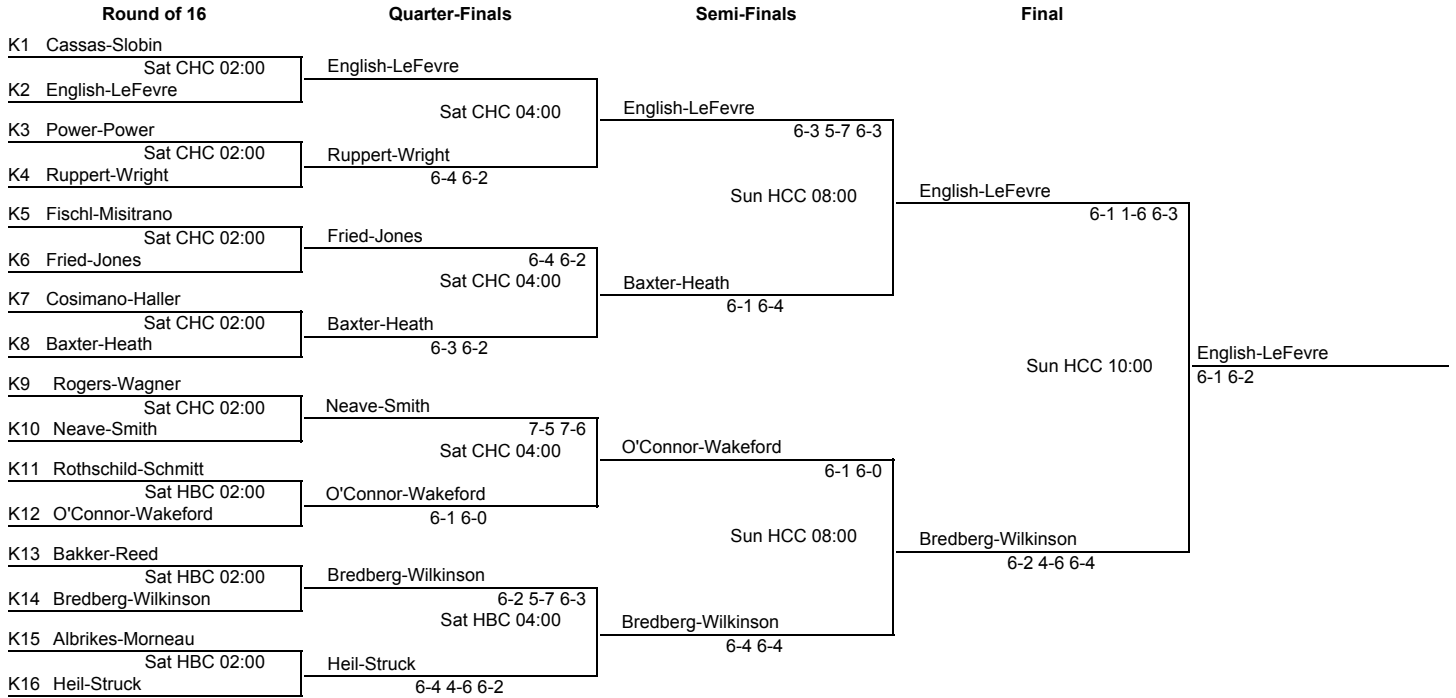

2012 APTA Nationals
Thursday - Sunday, March 15-18, 2012

Men - 32 Reprive