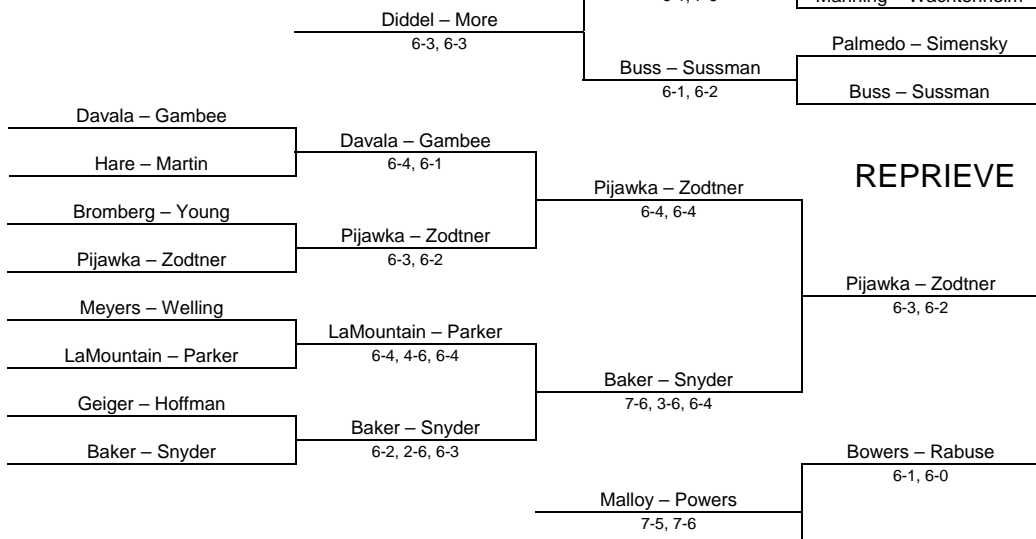

WOMEN'S 50+ NATIONAL CHAMPIONSHIP – February 2012

CONSO REPRIEVE

QUARTERFINAL REPRIEVE

Senior Nationals