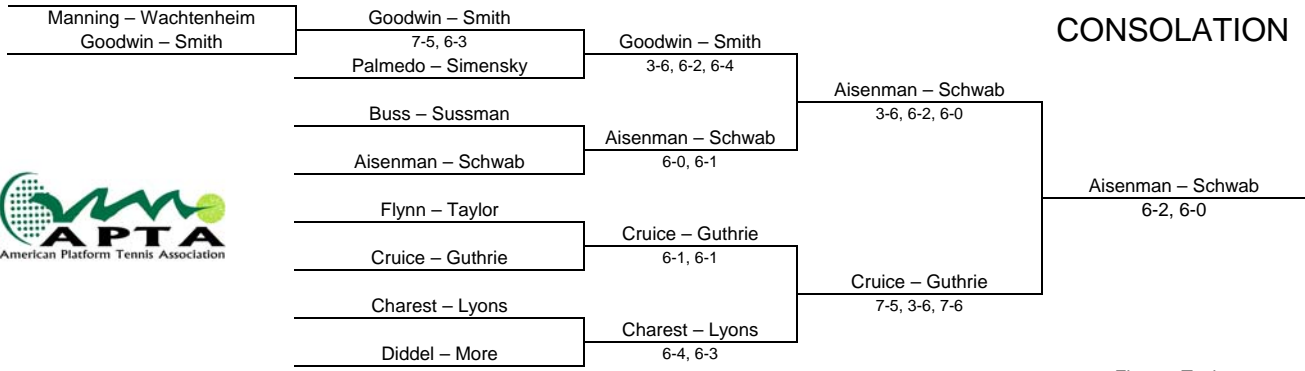

WOMEN'S 50+ NATIONAL CHAMPIONSHIP – February 2012

CONSO REPRIEVE

QUARTERFINAL REPRIEVE

Senior Nationals